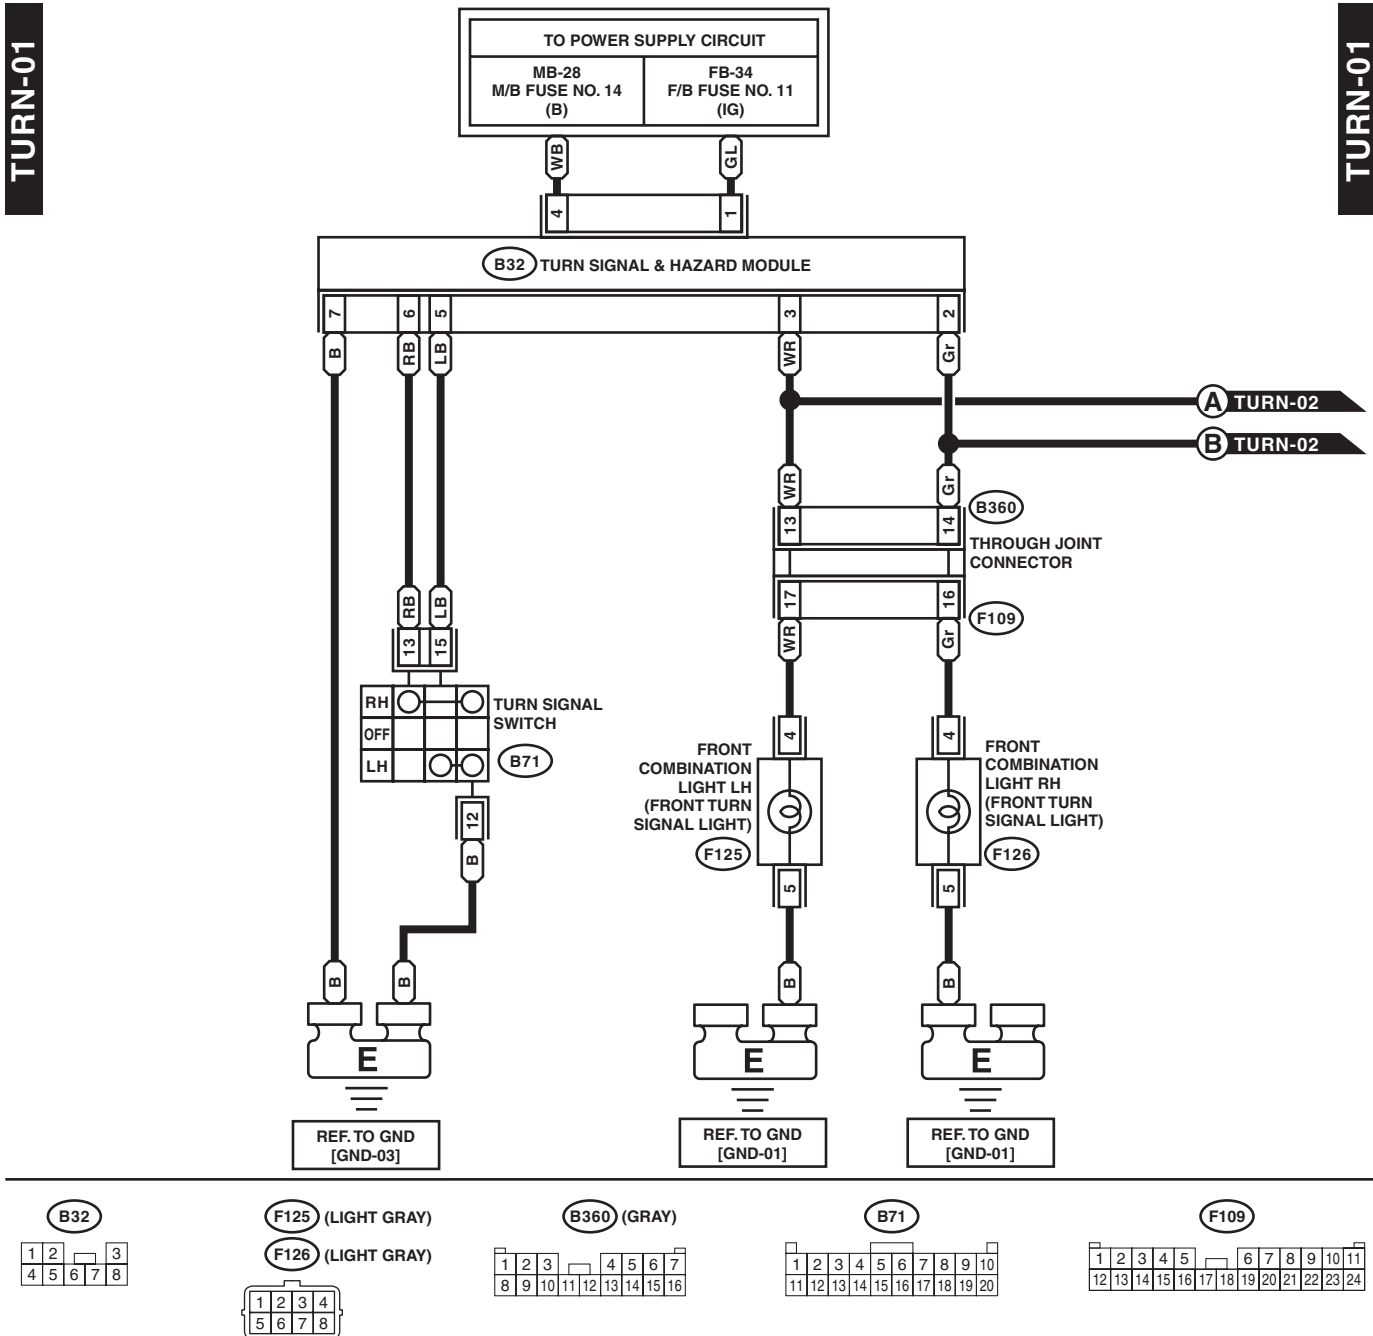

## 51. Turn Signal Light and Hazard Light System

### A: WIRING DIAGRAM

# Turn Signal Light and Hazard Light System

WIRING SYSTEM

WI-34259

# Turn Signal Light and Hazard Light System

WIRING SYSTEM

TURN-03

TURN-03

WI-37865