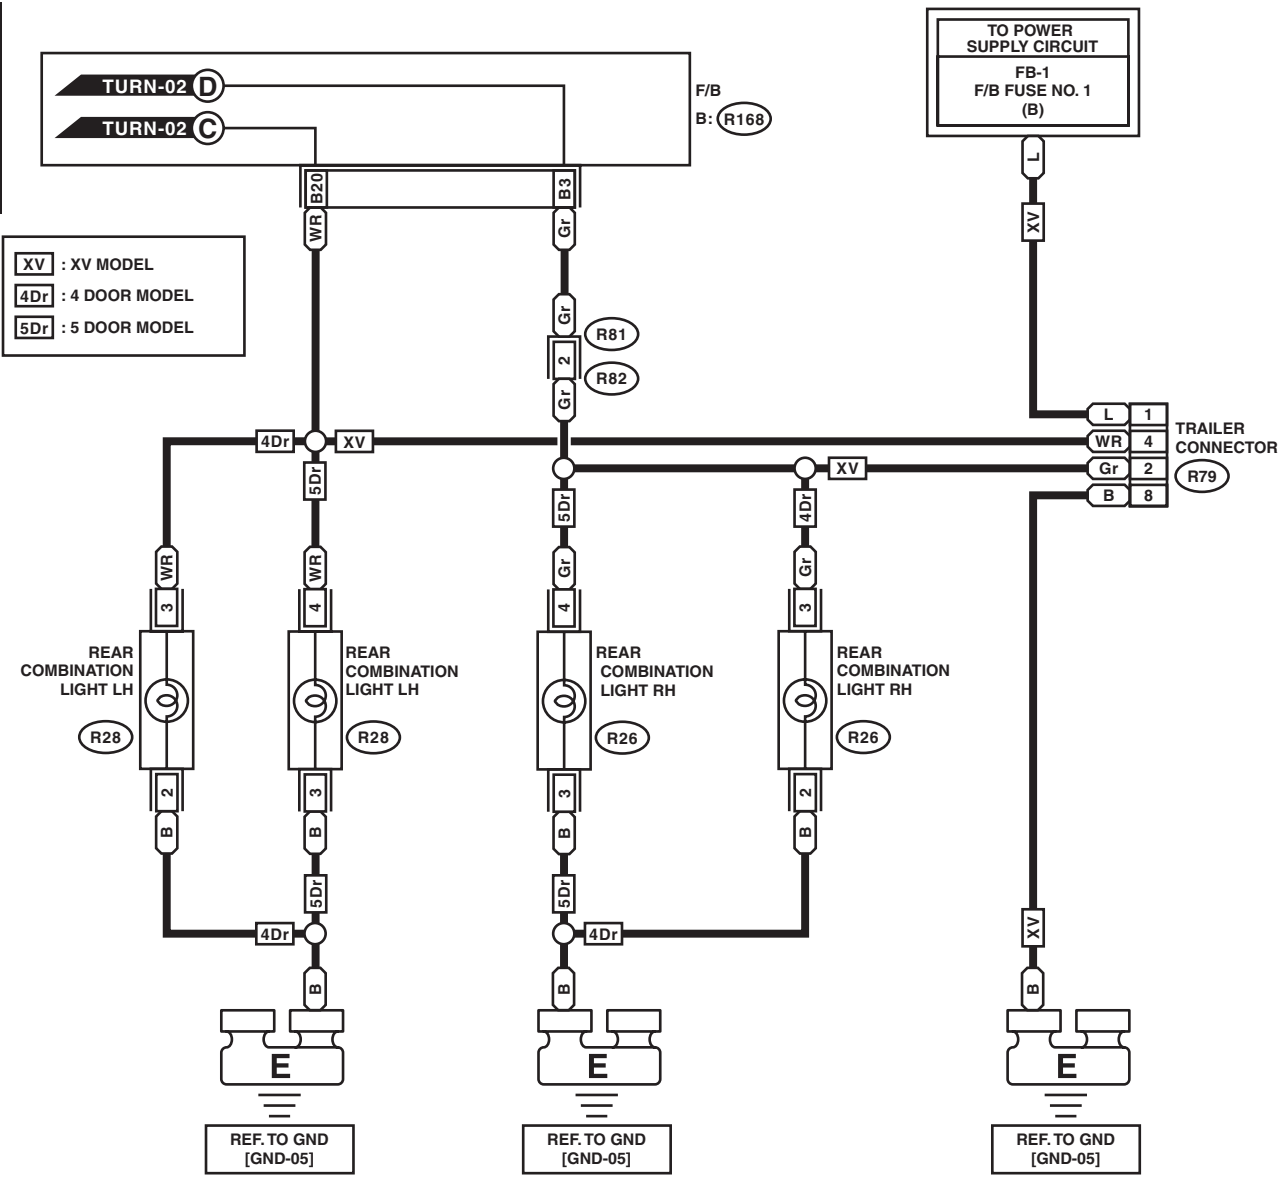

## 51. Turn Signal Light and Hazard Light System

### A: WIRING DIAGRAM

# Turn Signal Light and Hazard Light System

WIRING SYSTEM

WI-34259

# Turn Signal Light and Hazard Light System

WIRING SYSTEM

TURN-03

TURN-03

WI-37865