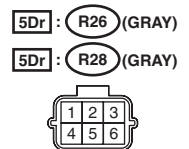

Turn Signal Light and Hazard Light System

WIRING SYSTEM

TURN-03

TURN-03

WI-37865