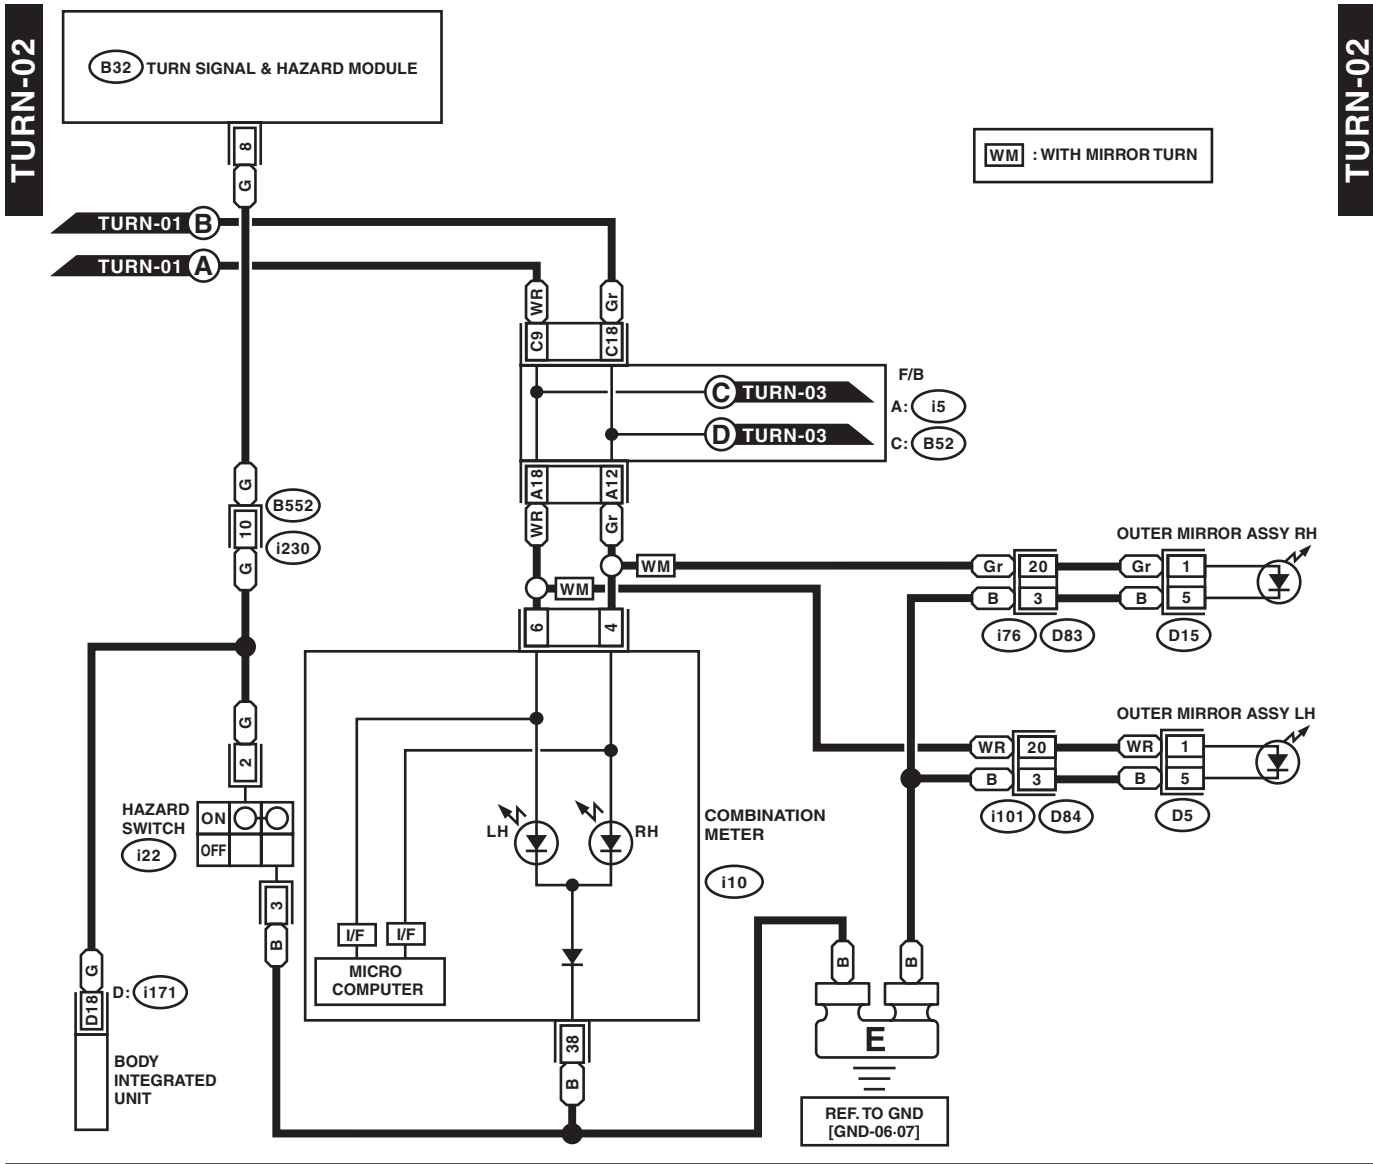

## 51. Turn Signal Light and Hazard Light System

### A: WIRING DIAGRAM

# Turn Signal Light and Hazard Light System

WIRING SYSTEM

WI-34259

# Turn Signal Light and Hazard Light System

WIRING SYSTEM

TURN-03

TURN-03

WI-37865