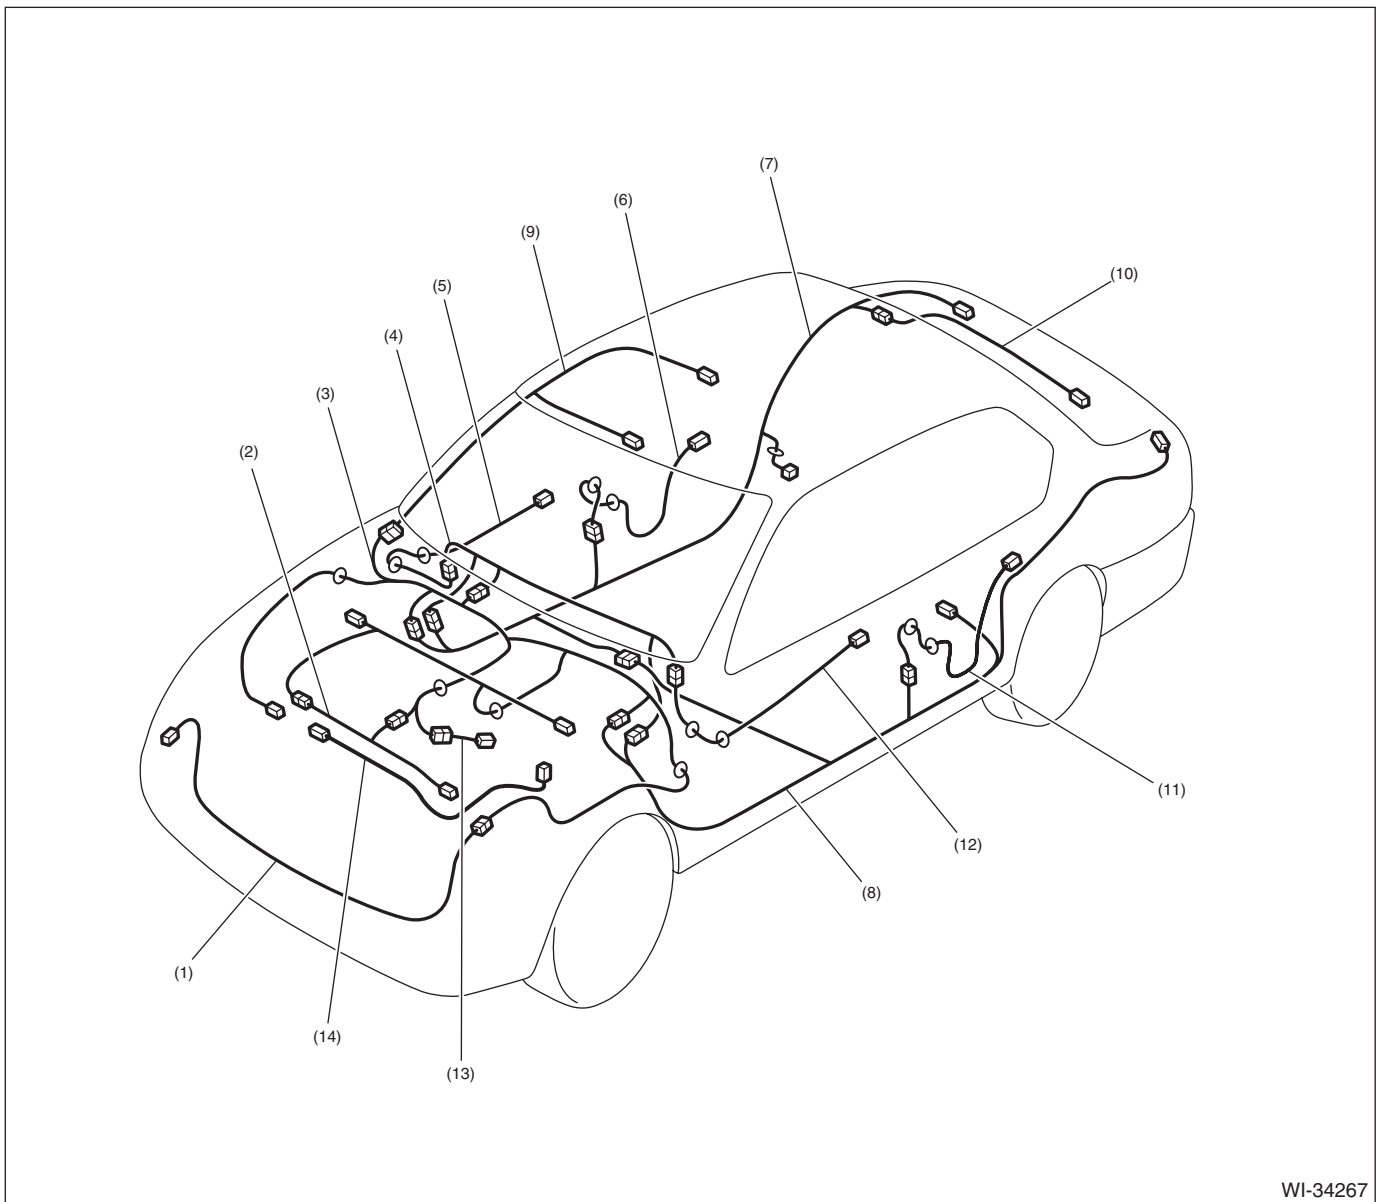

Harness Components Location

WIRING SYSTEM

54. Harness Components Location

A: LOCATION

1. 4 DOOR MODEL

WI-34267

- | | | |
|-------------------------------------|----------------------------|-------------------------|
| (1) Front wiring harness | (7) Rear wiring harness RH | (12) Front door cord LH |
| (2) Engine wiring harness | (8) Rear wiring harness LH | (13) Transmission cord |
| (3) Bulkhead wiring harness | (9) Roof cord | (14) Generator cord |
| (4) Instrument panel wiring harness | (10) Trunk lid cord | |
| (5) Front door cord RH | (11) Rear door cord LH | |
| (6) Rear door cord RH | | |

2. 5 DOOR MODEL/XV MODEL

WI-34268

- | | | |
|-------------------------------------|----------------------------|-------------------------|
| (1) Front wiring harness | (7) Rear wiring harness RH | (12) Front door cord LH |
| (2) Engine wiring harness | (8) Rear wiring harness LH | (13) Transmission cord |
| (3) Bulkhead wiring harness | (9) Roof cord | (14) Generator cord |
| (4) Instrument panel wiring harness | (10) Rear gate cord | (15) Rear gate cord |
| (5) Front door cord RH | (11) Rear door cord LH | |
| (6) Rear door cord RH | | |