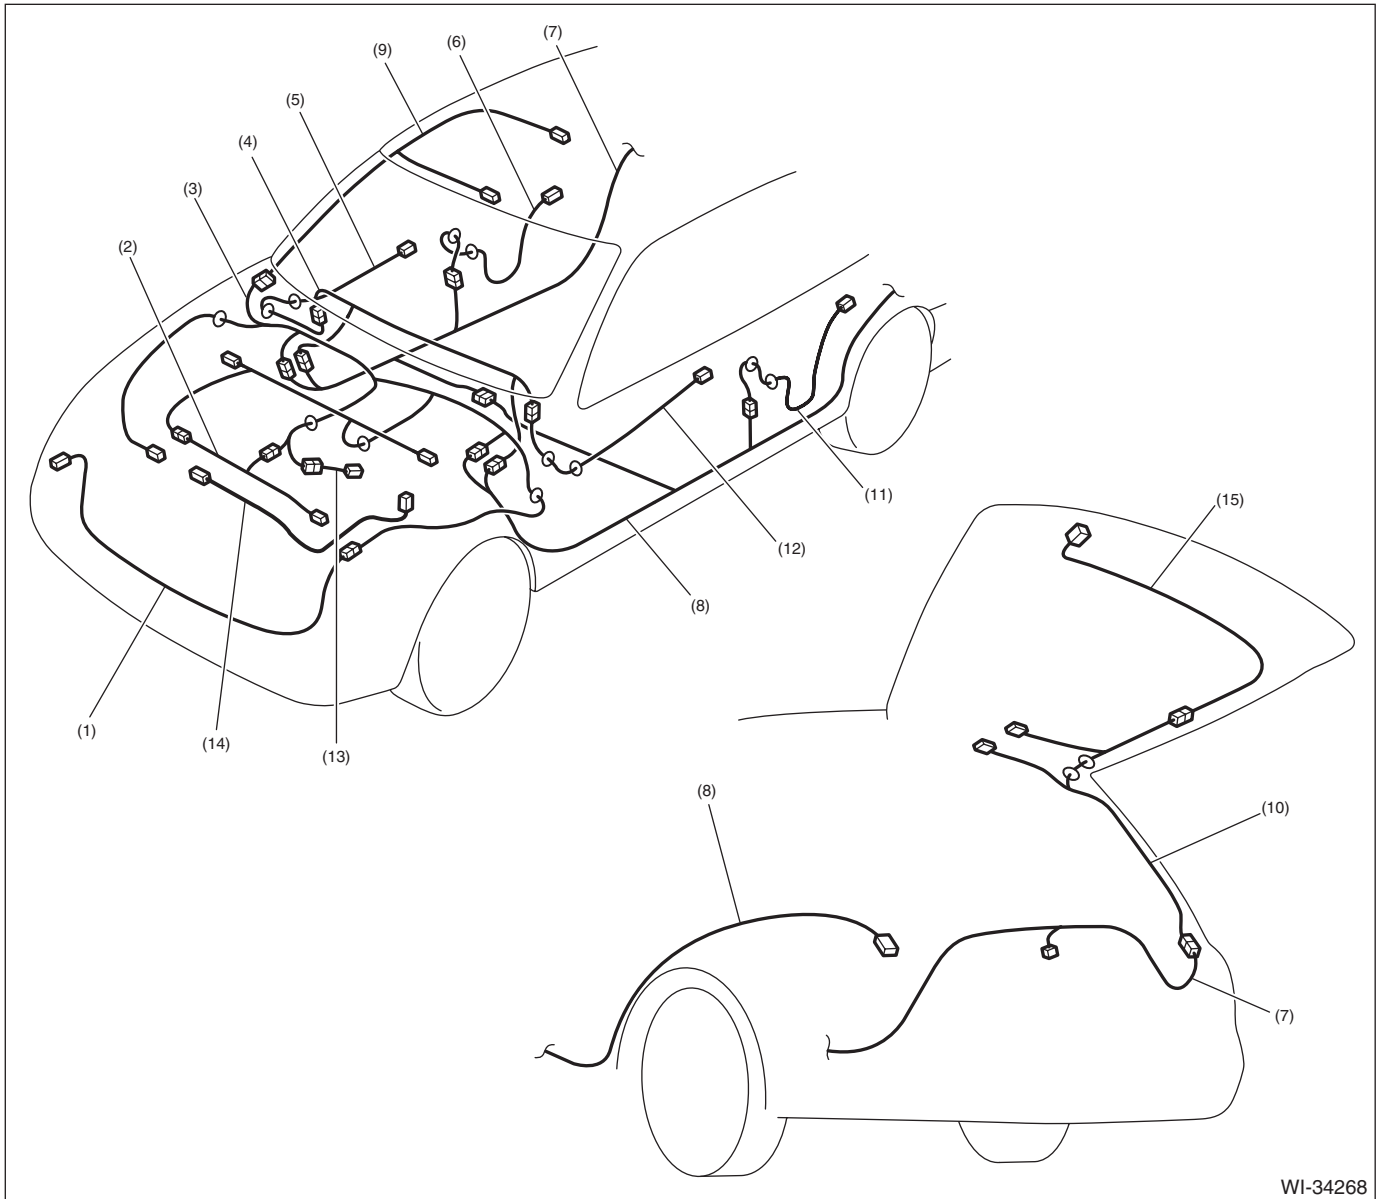

Harness Components Location

WIRING SYSTEM

54. Harness Components Location

A: LOCATION

1. 4 DOOR MODEL

WI-34267

- | | | |
|-------------------------------------|----------------------------|-------------------------|
| (1) Front wiring harness | (7) Rear wiring harness RH | (12) Front door cord LH |
| (2) Engine wiring harness | (8) Rear wiring harness LH | (13) Transmission cord |
| (3) Bulkhead wiring harness | (9) Roof cord | (14) Generator cord |
| (4) Instrument panel wiring harness | (10) Trunk lid cord | |
| (5) Front door cord RH | (11) Rear door cord LH | |
| (6) Rear door cord RH | | |

2. 5 DOOR MODEL/XV MODEL

WI-34268

- | | | |
|-------------------------------------|----------------------------|-------------------------|
| (1) Front wiring harness | (7) Rear wiring harness RH | (12) Front door cord LH |
| (2) Engine wiring harness | (8) Rear wiring harness LH | (13) Transmission cord |
| (3) Bulkhead wiring harness | (9) Roof cord | (14) Generator cord |
| (4) Instrument panel wiring harness | (10) Rear gate cord | (15) Rear gate cord |
| (5) Front door cord RH | (11) Rear door cord LH | |
| (6) Rear door cord RH | | |