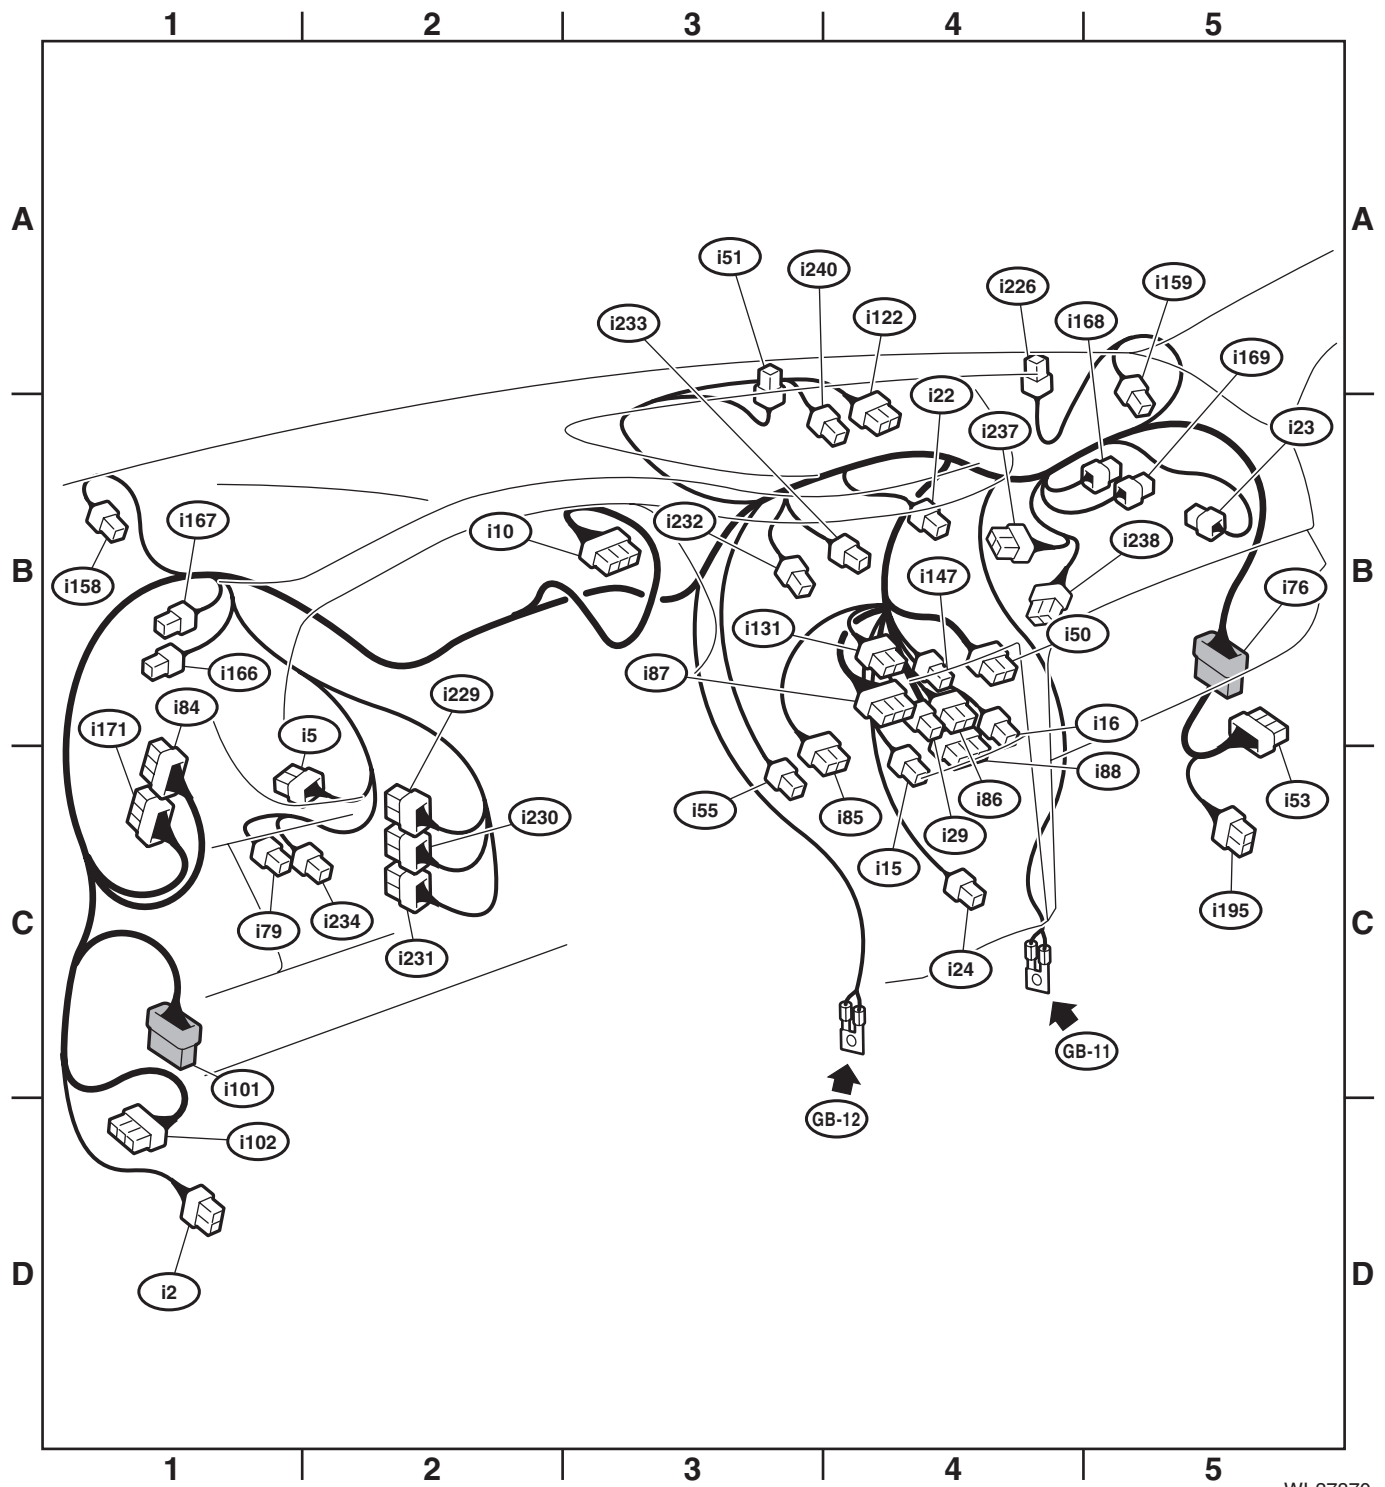

59. Instrument Panel Wiring Harness

A: LOCATION

Connector				Connecting to	
No.	Pole	Color	Area	No.	Description
i2	10	★	D-1	R339	Rear wiring harness LH
i5	20	★	C-1		F/B
i10	40	★	B-3		Combination meter
i15	6	★	C-4		Blower fan switch (manual A/C)
i16	16	★	B-4		A/C control panel (manual A/C)
i22	4	★	B-4		Hazard switch
i23	2	★	B-5		Glove box light
i24	2	★	C-4		Front accessory power supply socket
i29	1	★	B-4		Audio bracket ground
i50	10	★	B-4		Navigation unit
i51	2	★	B-3		Sunload sensor
i53	24	★	B-5	R98	Rear wiring harness RH
i55	2	★	C-3		In-vehicle sensor
i76	28	★	B-5	D83	Front door cord RH
i79	6	★	C-1		Illumination control switch
i84	35	Black	C-1		Body integrated unit
i85	20	★	C-4		Audio
i86	16	★	B-4		Audio
i87	28	★	B-4		Navigation unit
i88	40	★	C-4		A/C control panel (auto A/C)
i101	28	★	C-1	D84	Front door cord LH
i102	24	★	D-1	R167	Rear wiring harness LH
i122	12	Black	B-4		MFD
i131	16	★	B-4		Navigation unit
i147	6	★	B-4		
i158	4	★	B-1		Side tweeter LH
i159	4	★	A-5		Side tweeter RH
i166	4	★	B-1		J/C
i167	4	★	B-1		
i168	4	★	B-5		
i169	4	★	B-5		
i171	31	★	C-1		Body integrated unit
i195	10	★	C-5	R382	Rear wiring harness RH
i226	3	★	A-4		Light control sensor
i229	12	★	C-2	B551	Bulkhead wiring harness LH
i230	17	★	C-2	B552	
i231	20	★	C-2	B553	
i232	8	★	B-3		J/C
i233	8	★	B-4		
i234	4	★	C-2		VDC OFF switch
i237	12	★	B-4	B583	Bulkhead wiring harness RH
i238	20	★	B-4	B584	
i240	8	Black	B-4		MFD

★ White or natural color

Instrument Panel Wiring Harness

WIRING SYSTEM

WI-37870

WI-170