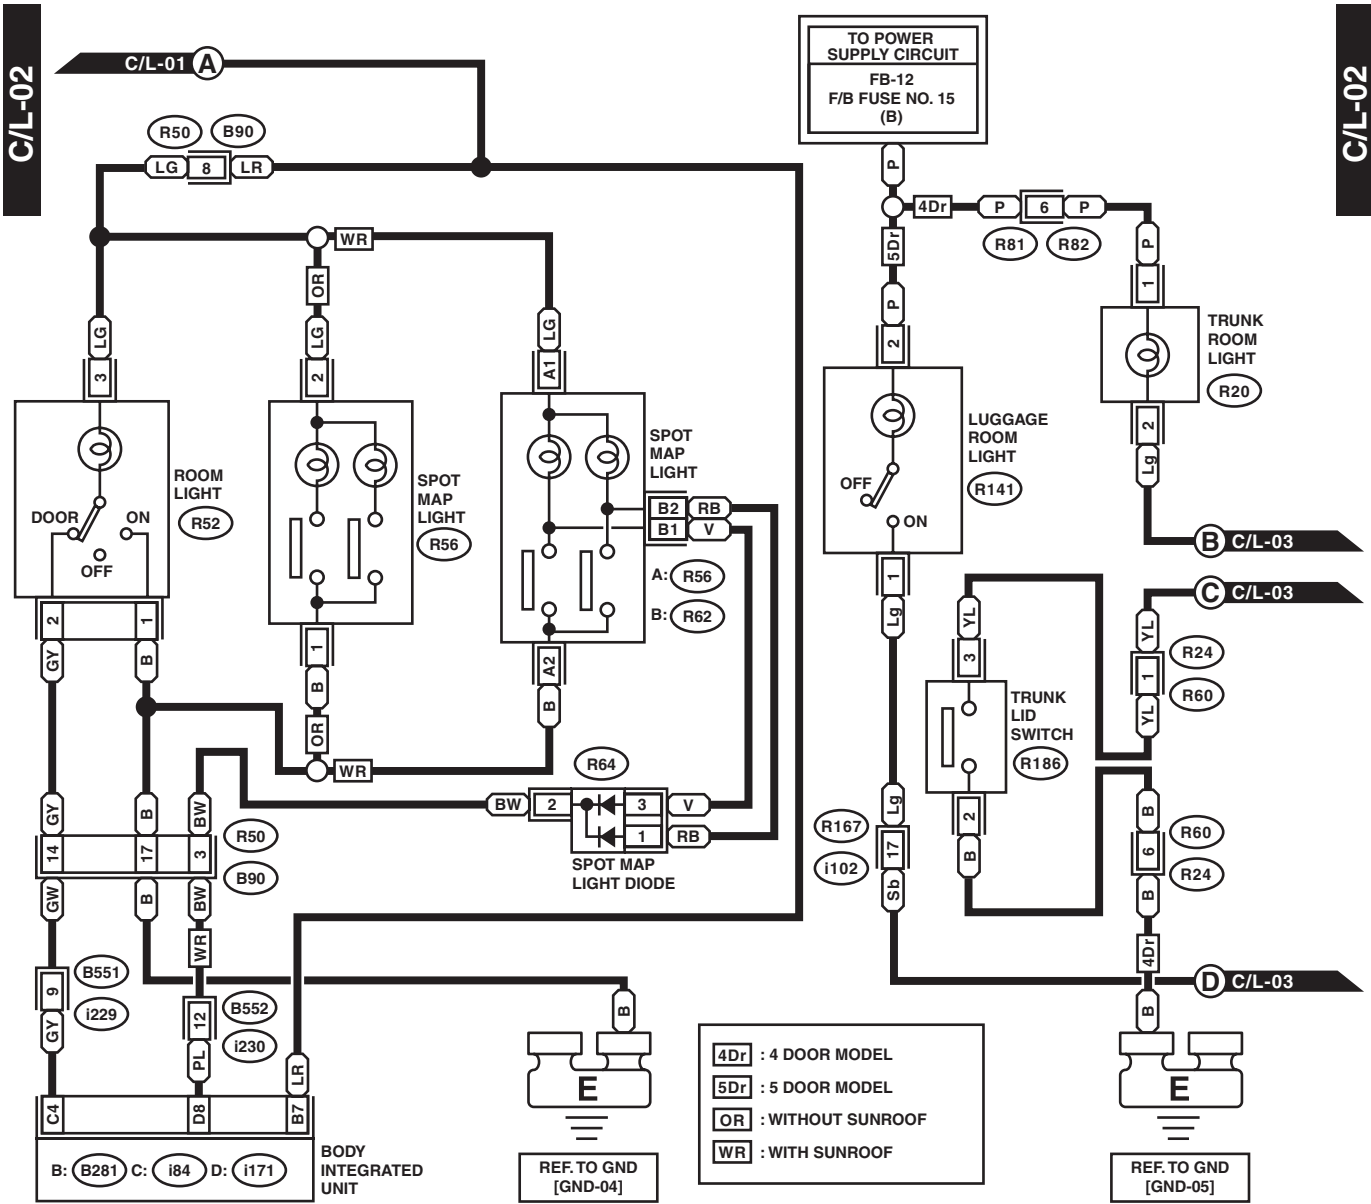

26. Interior Light System

A: WIRING DIAGRAM

WI-37839

Interior Light System

WIRING SYSTEM

WI-37840

Interior Light System

WIRING SYSTEM

4Dr : 4 DOOR MODEL
5Dr : 5 DOOR MODEL

WI-37841