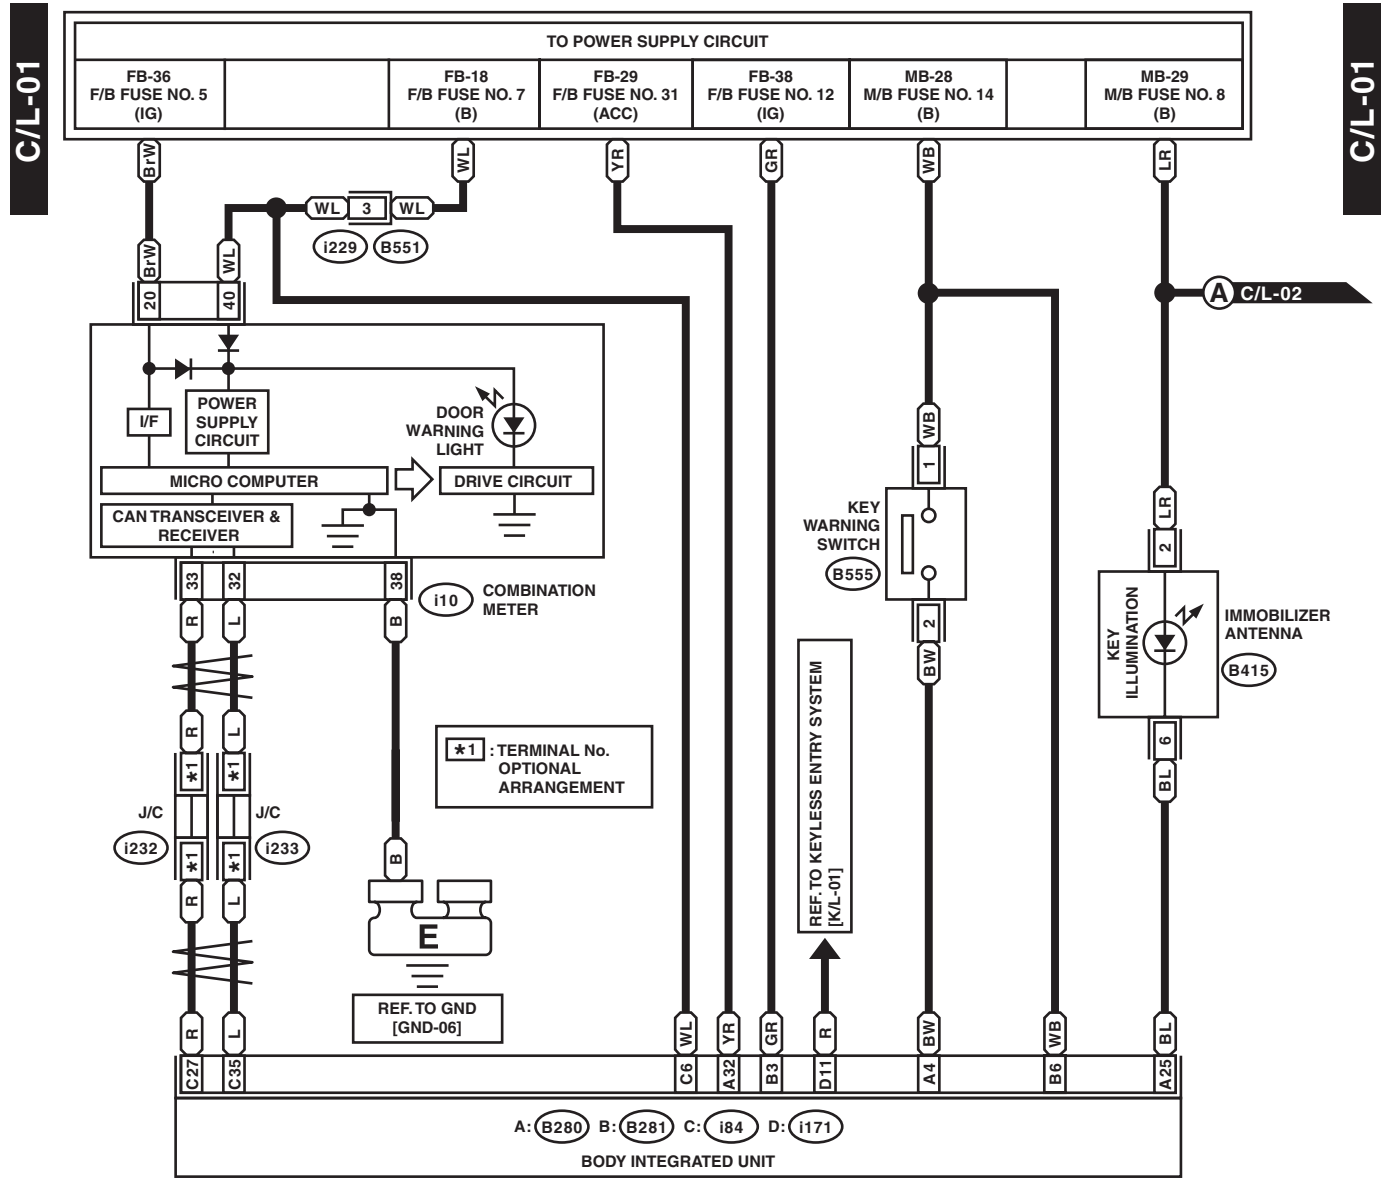

26. Interior Light System

A: WIRING DIAGRAM

WI-37839

Interior Light System

WIRING SYSTEM

WI-37840

Interior Light System

WIRING SYSTEM

4Dr : 4 DOOR MODEL
5Dr : 5 DOOR MODEL

WI-37841