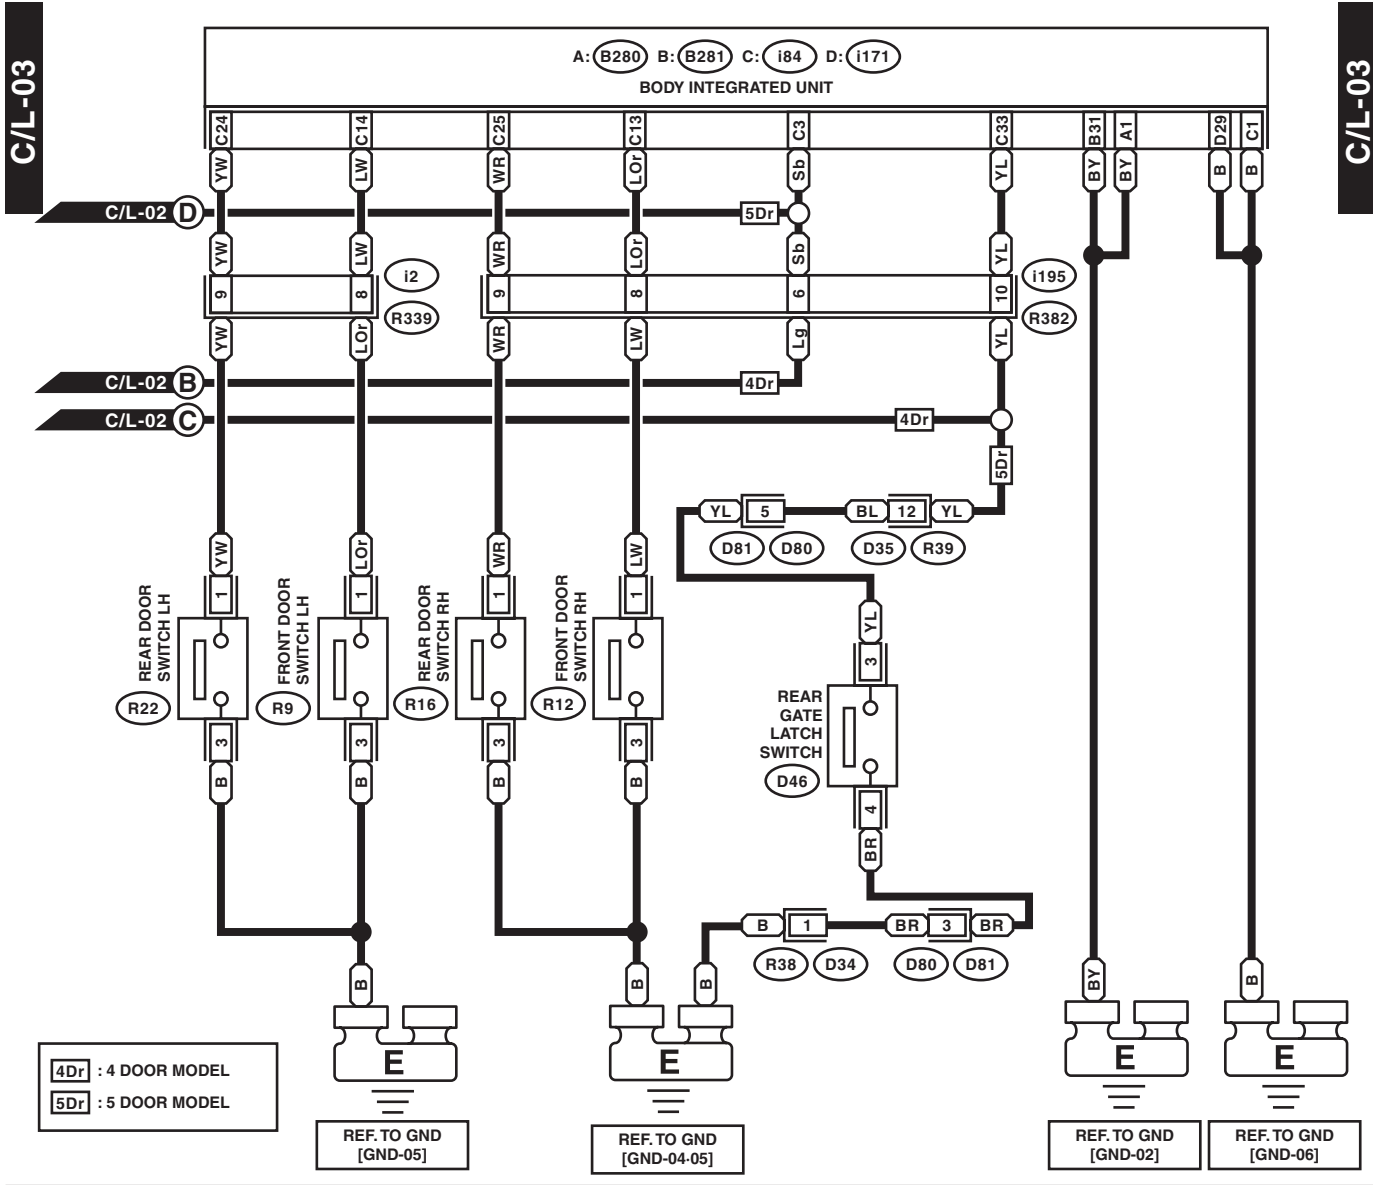

26. Interior Light System

A: WIRING DIAGRAM

WI-37839

Interior Light System

WIRING SYSTEM

WI-37840

Interior Light System

WIRING SYSTEM

4Dr : 4 DOOR MODEL
5Dr : 5 DOOR MODEL

WI-37841