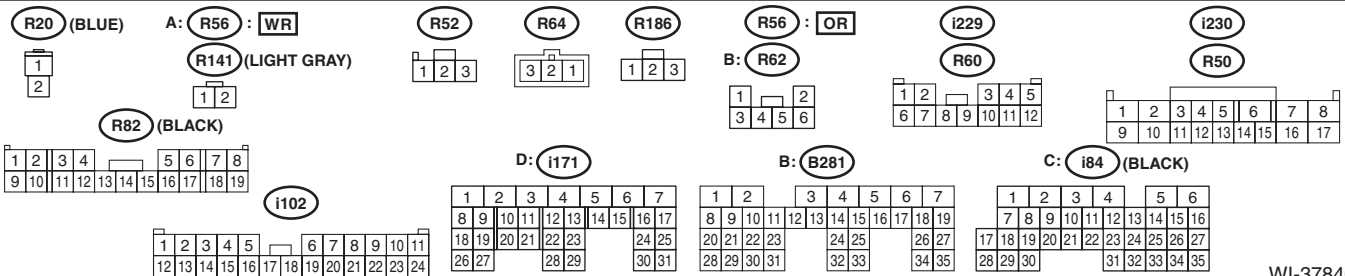

26. Interior Light System

A: WIRING DIAGRAM

WI-37839

Interior Light System

WIRING SYSTEM

WI-37840

Interior Light System

WIRING SYSTEM

4Dr : 4 DOOR MODEL
5Dr : 5 DOOR MODEL

WI-37841