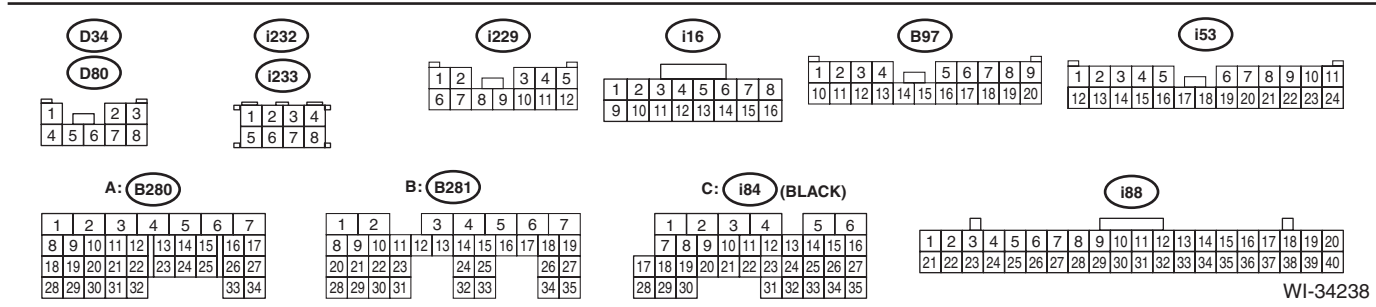

Rear Defogger System

WIRING SYSTEM

36.Rear Defogger System

A: WIRING DIAGRAM

WI-34238