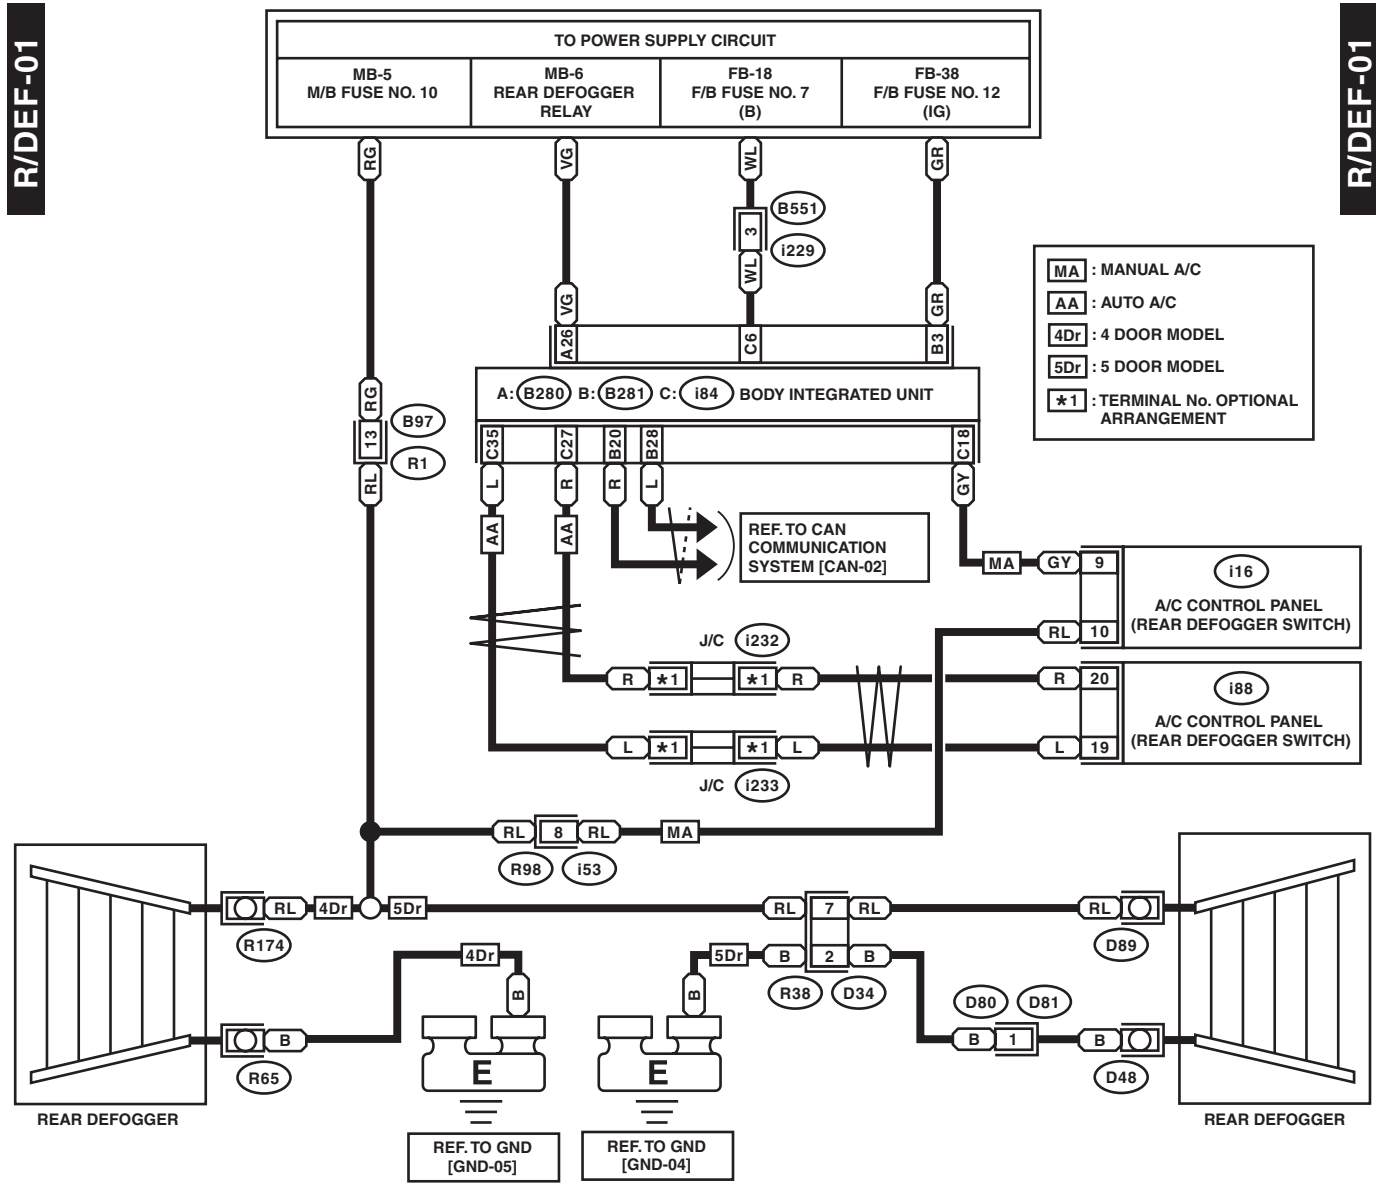

Rear Defogger System

WIRING SYSTEM

36.Rear Defogger System

A: WIRING DIAGRAM

WI-34238