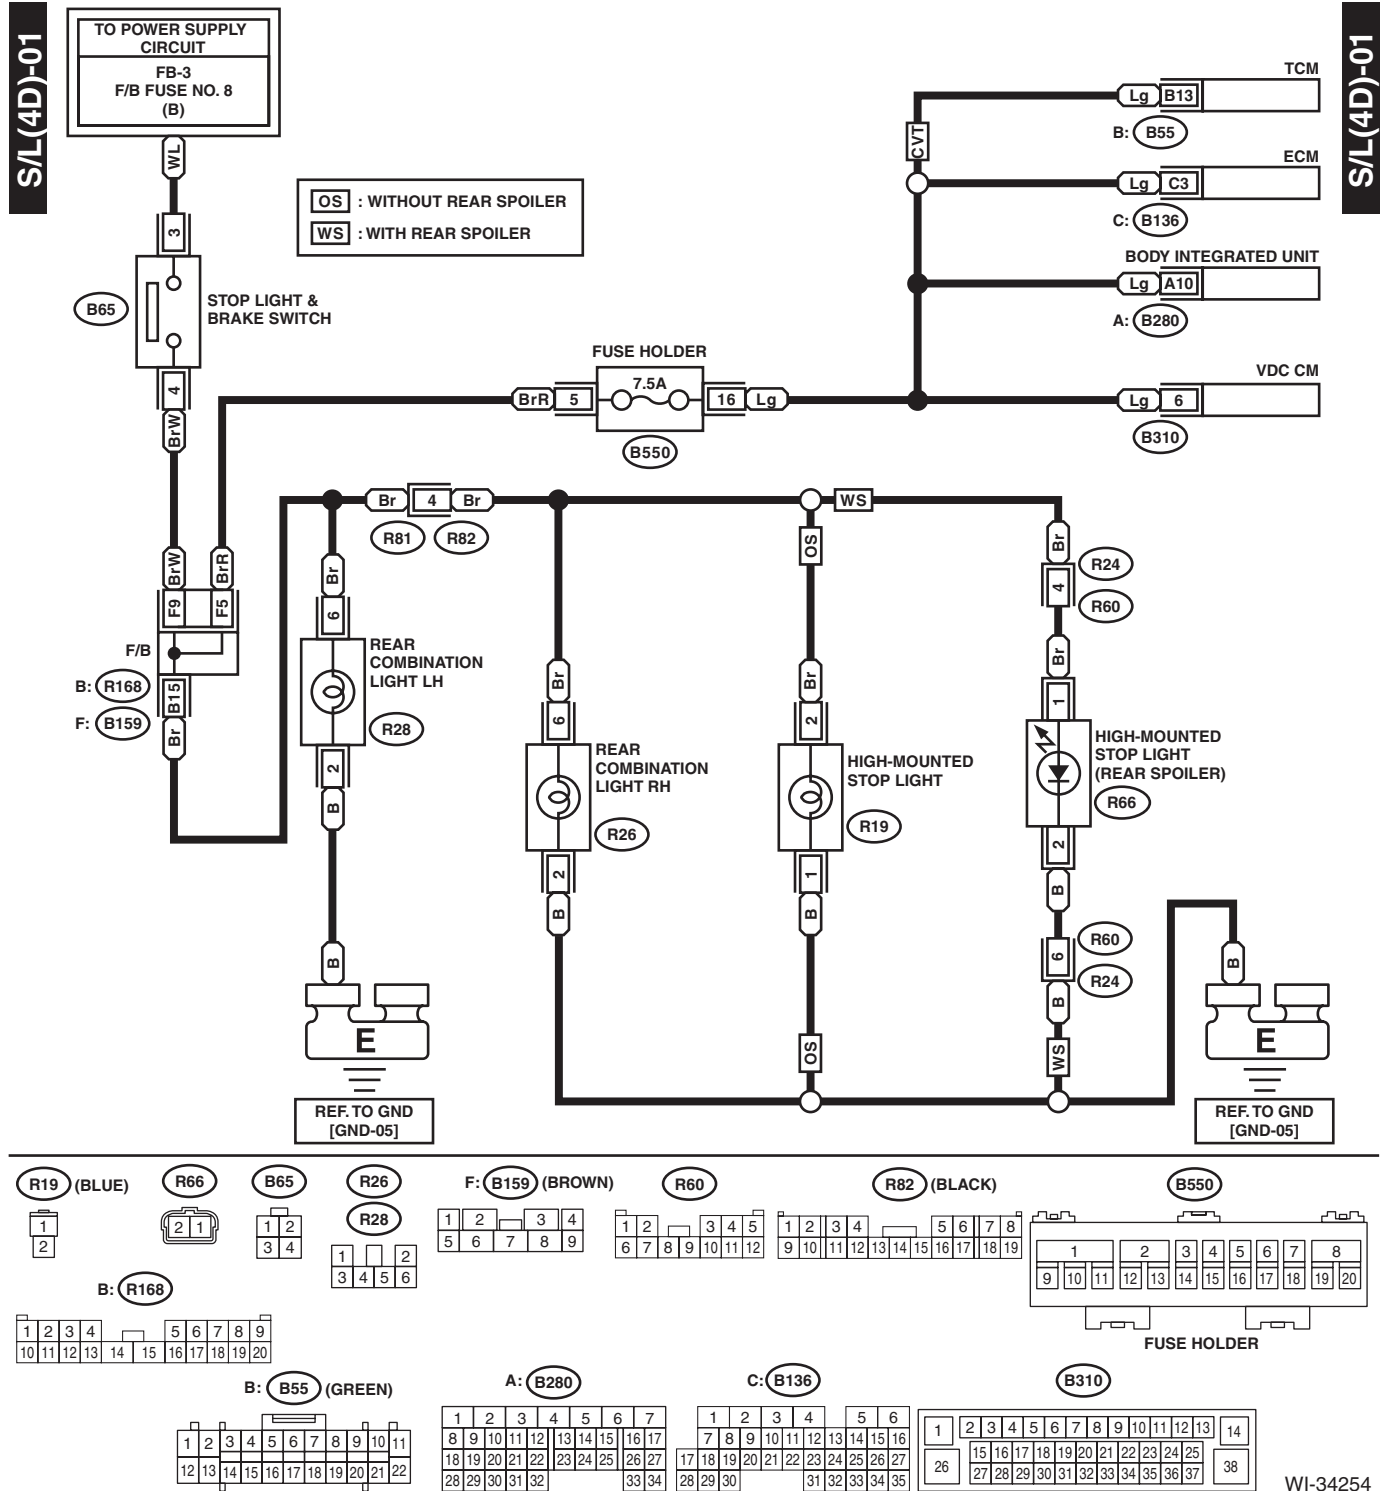

48. Stop Light System

A: WIRING DIAGRAM

1. 4 DOOR MODEL

WI-34254

Stop Light System

WIRING SYSTEM

2. 5 DOOR MODEL/XV MODEL

WI-37864