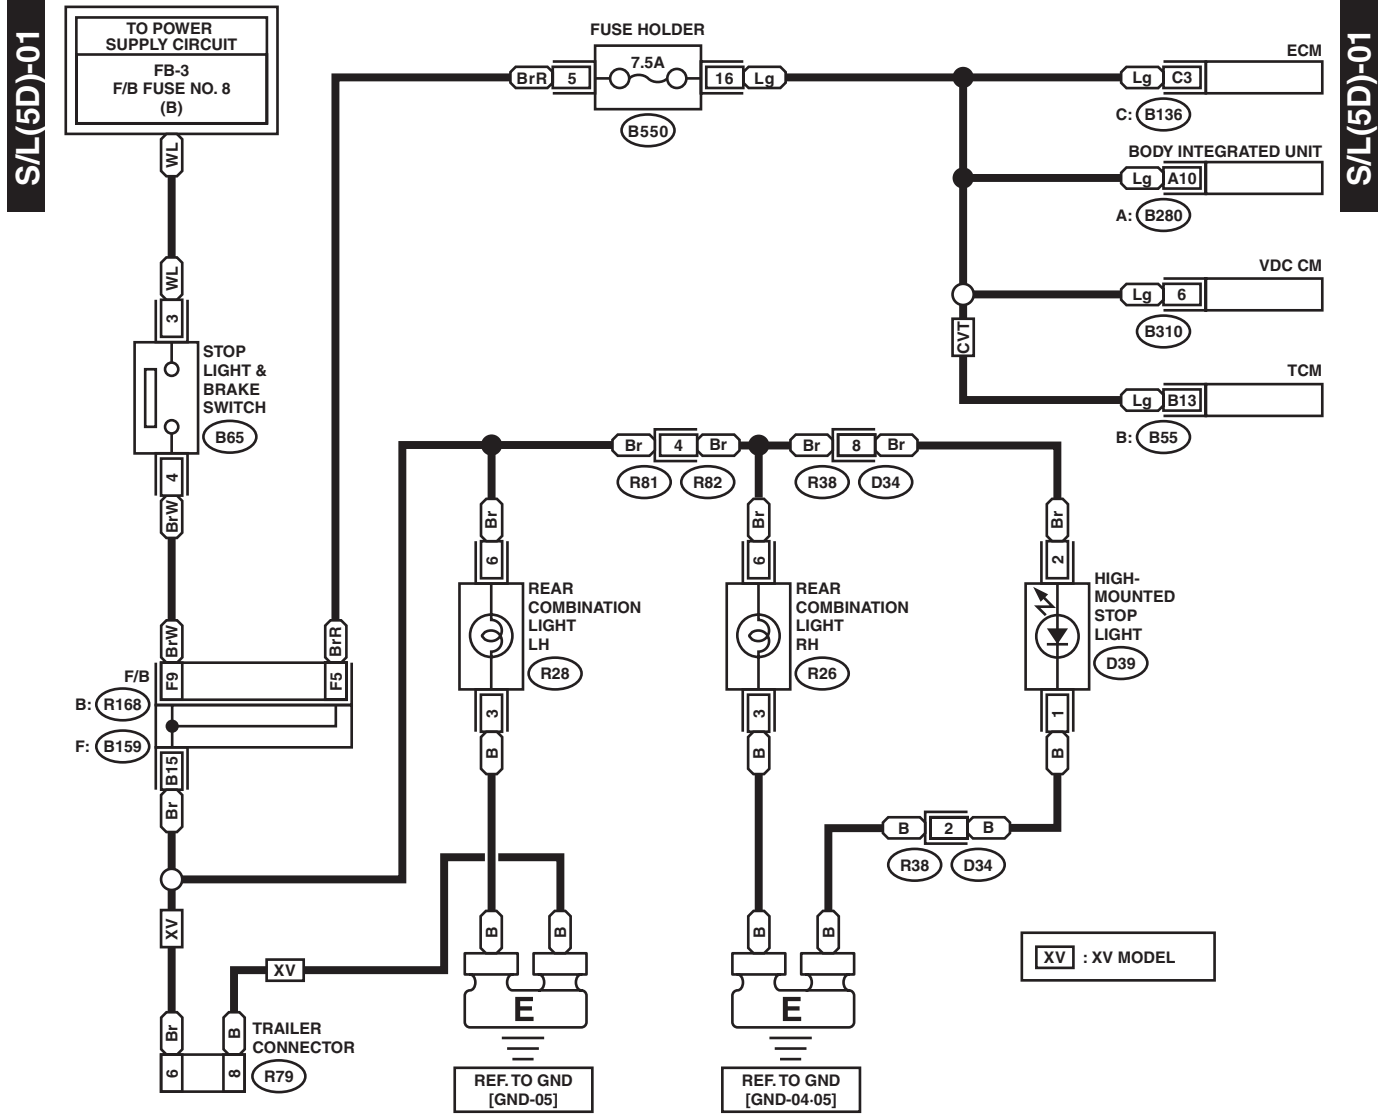

48. Stop Light System

A: WIRING DIAGRAM

1. 4 DOOR MODEL

WI-34254

Stop Light System

WIRING SYSTEM

2. 5 DOOR MODEL/XV MODEL

WI-37864