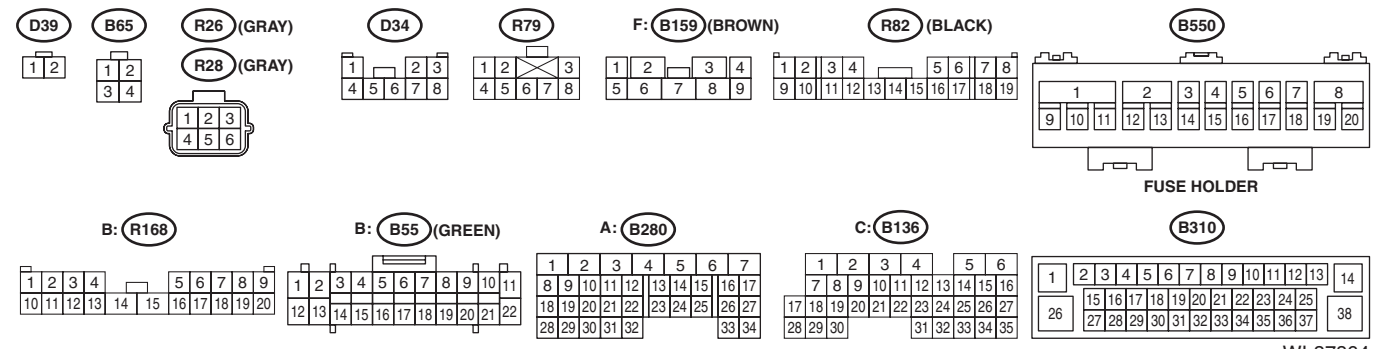

48. Stop Light System

A: WIRING DIAGRAM

1. 4 DOOR MODEL

WI-34254

Stop Light System

WIRING SYSTEM

2. 5 DOOR MODEL/XV MODEL

WI-37864