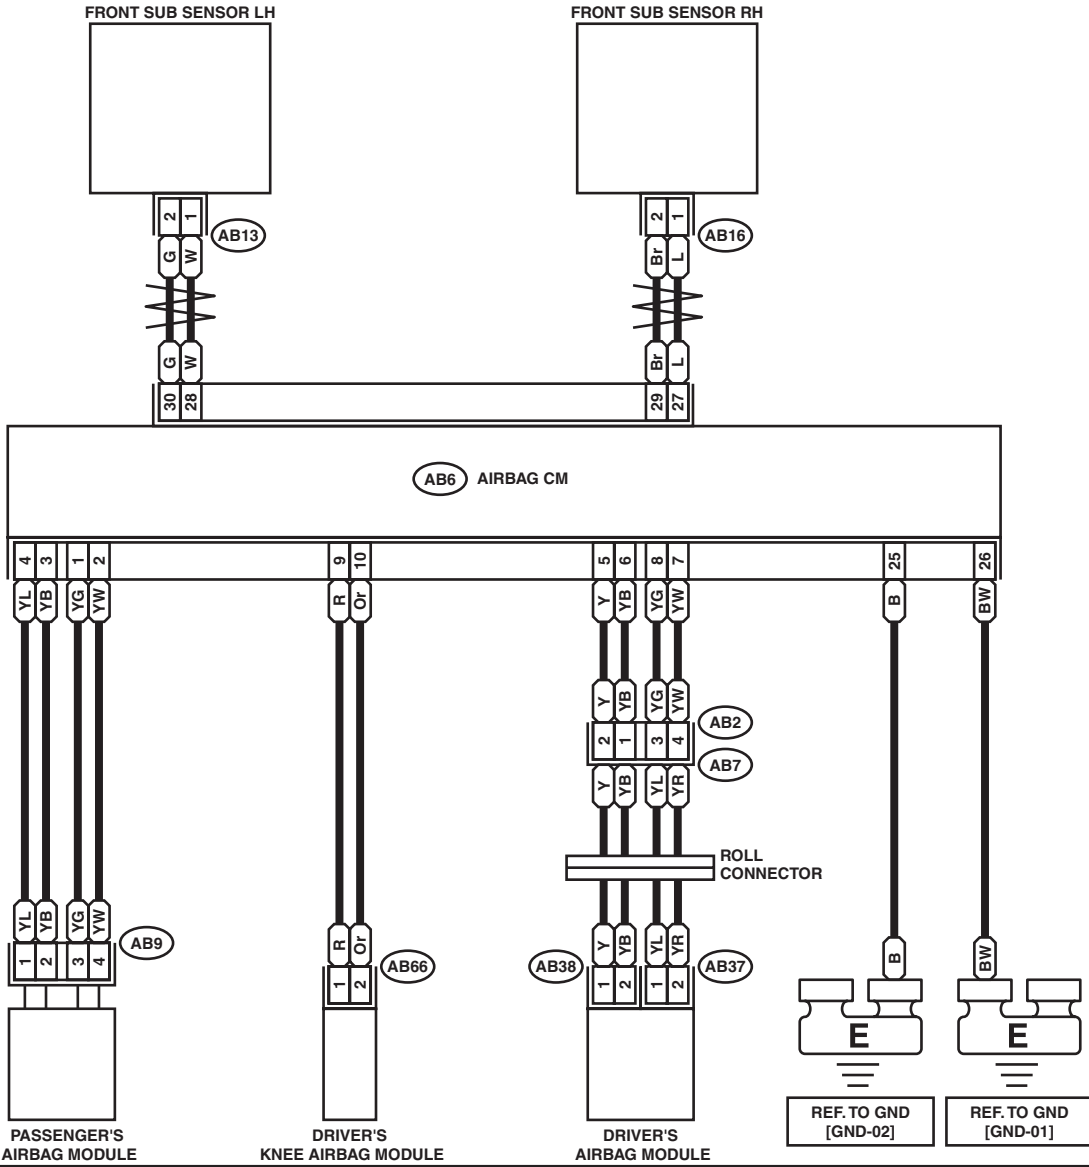

## WIRING SYSTEM

WI-34148

## WIRING SYSTEM

A/B-03

A/B-03

AB13 (YELLOW)  
AB16 (YELLOW)

AB37 (ORANGE)

AB38 (BLACK)  
AB66 (BLACK)

AB2 (YELLOW)

AB9 (YELLOW)