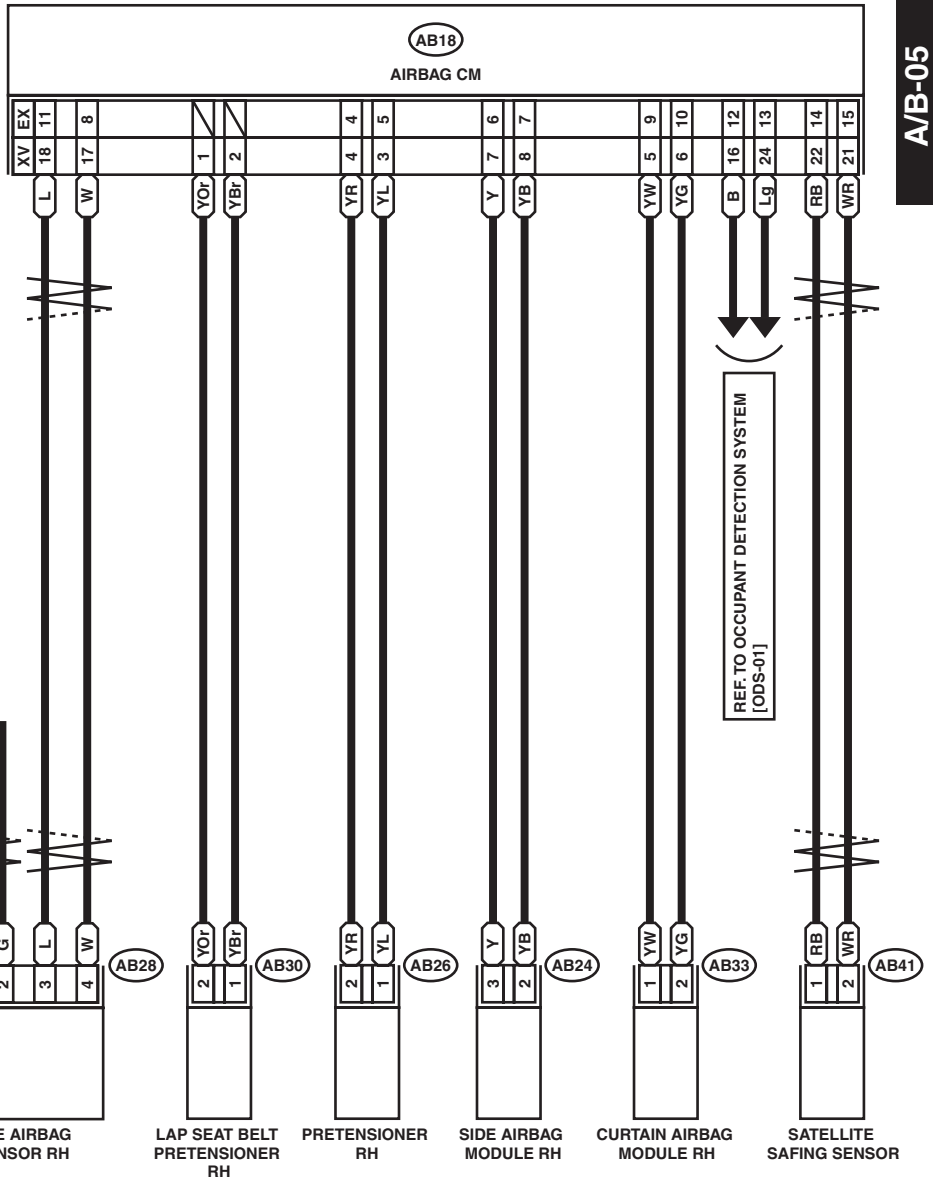

## WIRING SYSTEM

A/B-03

A/B-03

AB13 (YELLOW)  
AB16 (YELLOW)

AB37 (ORANGE)

AB38 (BLACK)  
AB66 (BLACK)

AB2 (YELLOW)

AB9 (YELLOW)

# Airbag System

WIRING SYSTEM

A/B-04

A/B-04

XV : XV MODEL  
EX : EXCEPT FOR XV MODEL

WI-37811

# Airbag System

## WIRING SYSTEM

A/B-05

A/B-05

XV : XV MODEL  
EX : EXCEPT FOR XV MODEL

EX : AB18 (YELLOW)

XV : AB18 (YELLOW)

WI-37812