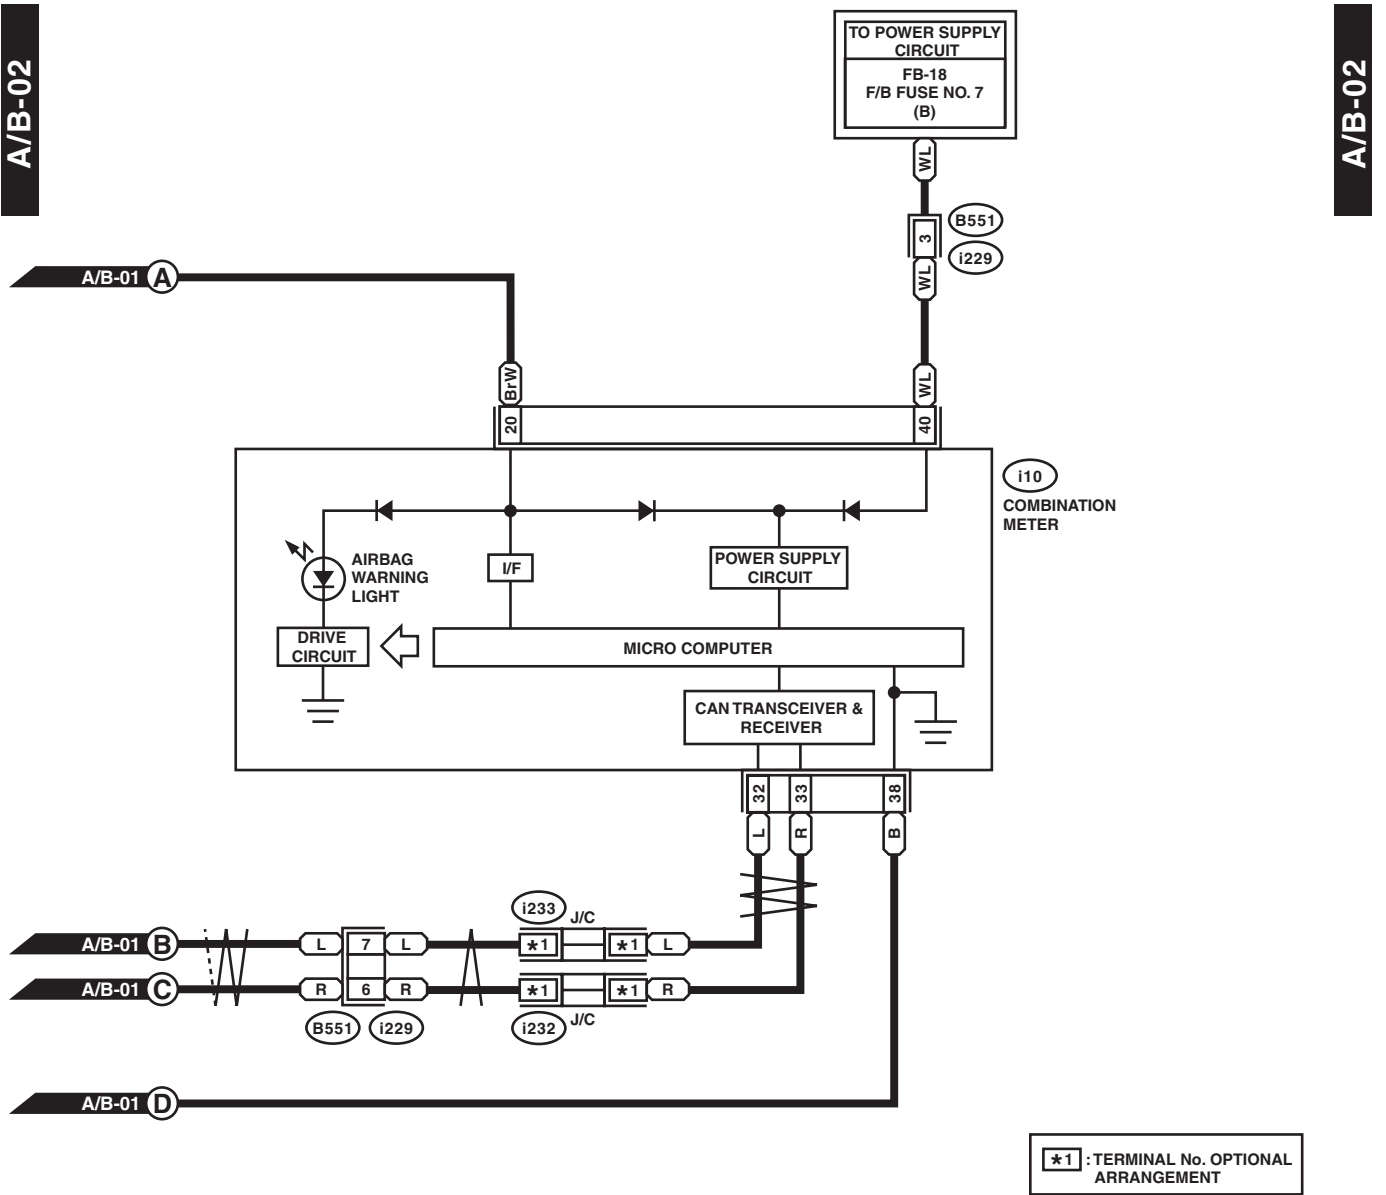

Airbag System

WIRING SYSTEM

WI-34148