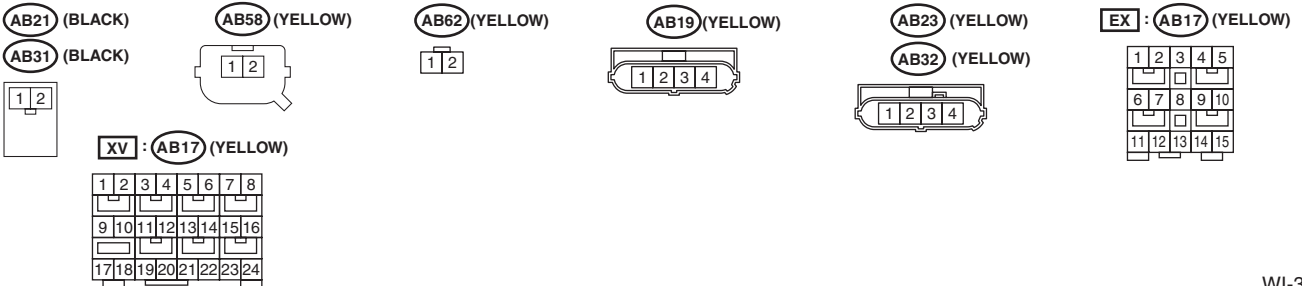

Airbag System

WIRING SYSTEM

A/B-04

A/B-04

XV : XV MODEL
EX : EXCEPT FOR XV MODEL

WI-37811