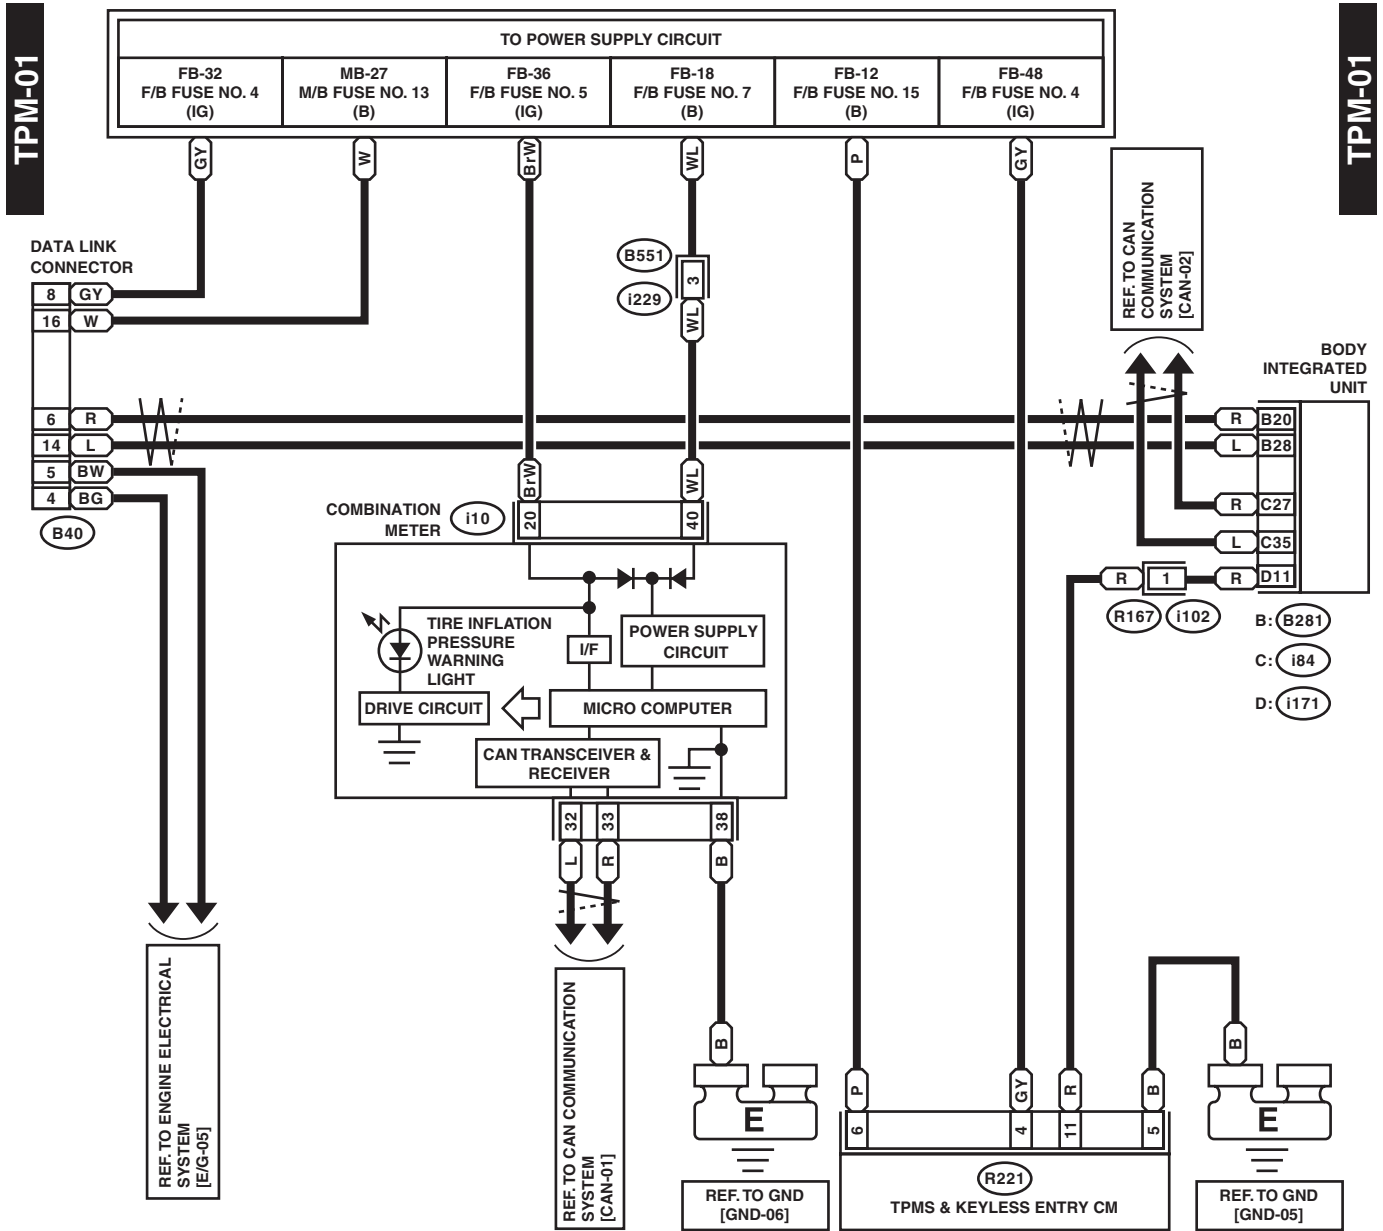

Tire Pressure Monitoring System

WIRING SYSTEM

50. Tire Pressure Monitoring System

A: WIRING DIAGRAM

WI-38517