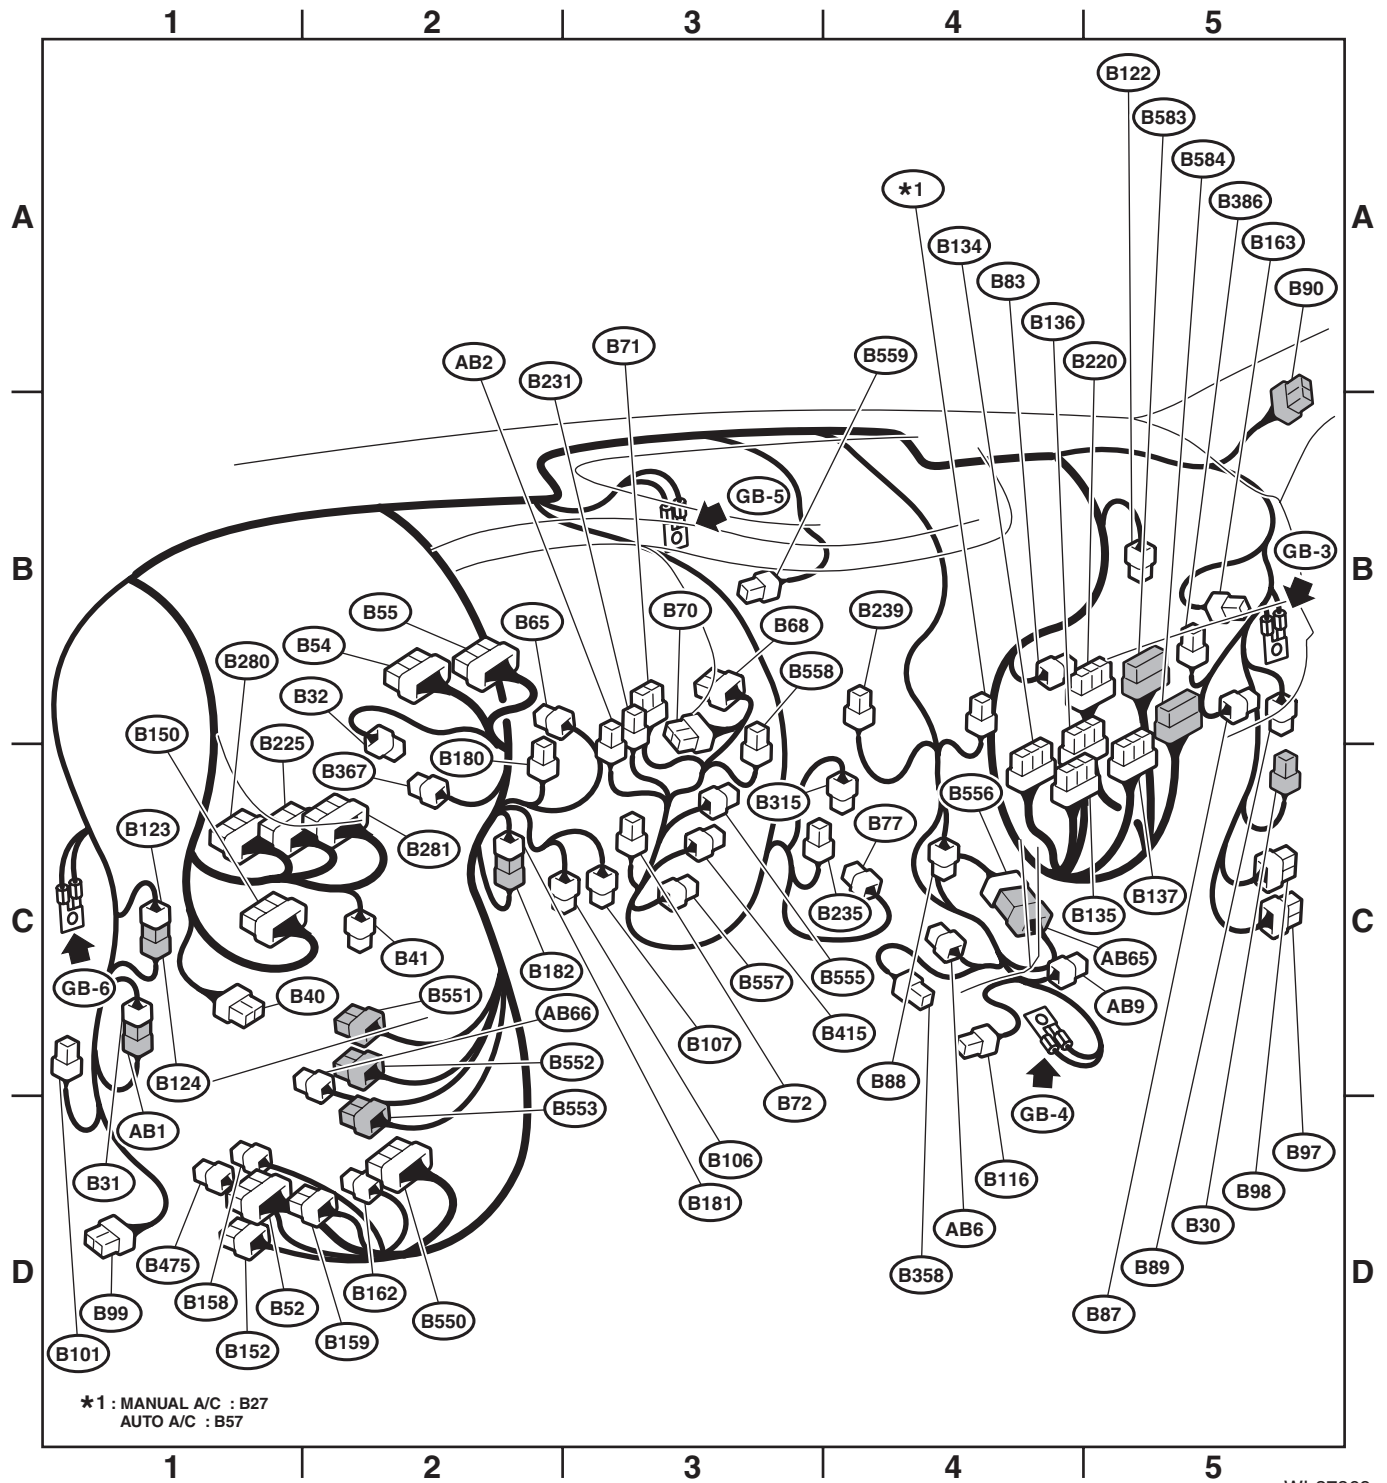

Bulkhead Wiring Harness (In Compartment)

WIRING SYSTEM

Connector				Connecting to	
No.	Pole	Color	Area	No.	Description
B220	44	★	B-5		Relay holder
B225	44	★	C-2		
B231	5	★	B-3		Steering angle sensor
B235	6	★	C-4		Air mix door actuator LH (with left/right independent air conditioner)
B239	6	★	B-4		Air mix door actuator (without left/right independent air conditioner)
					Air mix door actuator RH (with left/right independent air conditioner)
B280	34	★	C-1		Body integrated unit
B281	35	★	C-2		
B315	6	Black	C-4		Accelerator pedal position sensor
B358	2	★	C-4		AT select lever illumination
B367	8	★	C-2		Impact sensor
B386	4	★	B-5		Blower motor relay
B415	7	Black	C-3		Immobilizer antenna
B475	4	★	D-1		Wiper relay unit
B550	20	★	D-2		Fuse holder
B551	12	★	C-2	i229	Instrument panel wiring harness LH
B552	17	★	C-2	i230	
B553	20	★	D-2	i231	
B555	2	★	C-3		Key warning switch
B556	2	★	C-4	AB65	Airbag wiring harness
B557	2	★	C-3		Key lock solenoid
B558	7	★	B-3		Combination switch
B559	5	★	B-3		Security CM
B583	12	★	B-5	i237	Instrument panel wiring harness RH
B584	20	★	B-5	i238	

★ : White or natural color

Connector				Connecting to	
No.	Pole	Color	Area	No.	Description
AB1	10	Gray	C-1	B31	Bulkhead wiring harness
AB2	4	Yellow	B-3	AB7	Driver's airbag module
AB6	30	Yellow	C-4		Airbag CM
AB9	4	Yellow	C-4		Passenger's airbag module
AB65	2	★	C-4	B556	Bulkhead wiring harness
AB66	2	Black	D-2		Driver's knee airbag module

★ : White or natural color

Bulkhead Wiring Harness (In Compartment)

WIRING SYSTEM

*1 : MANUAL A/C : B27
AUTO A/C : B57

WI-37869