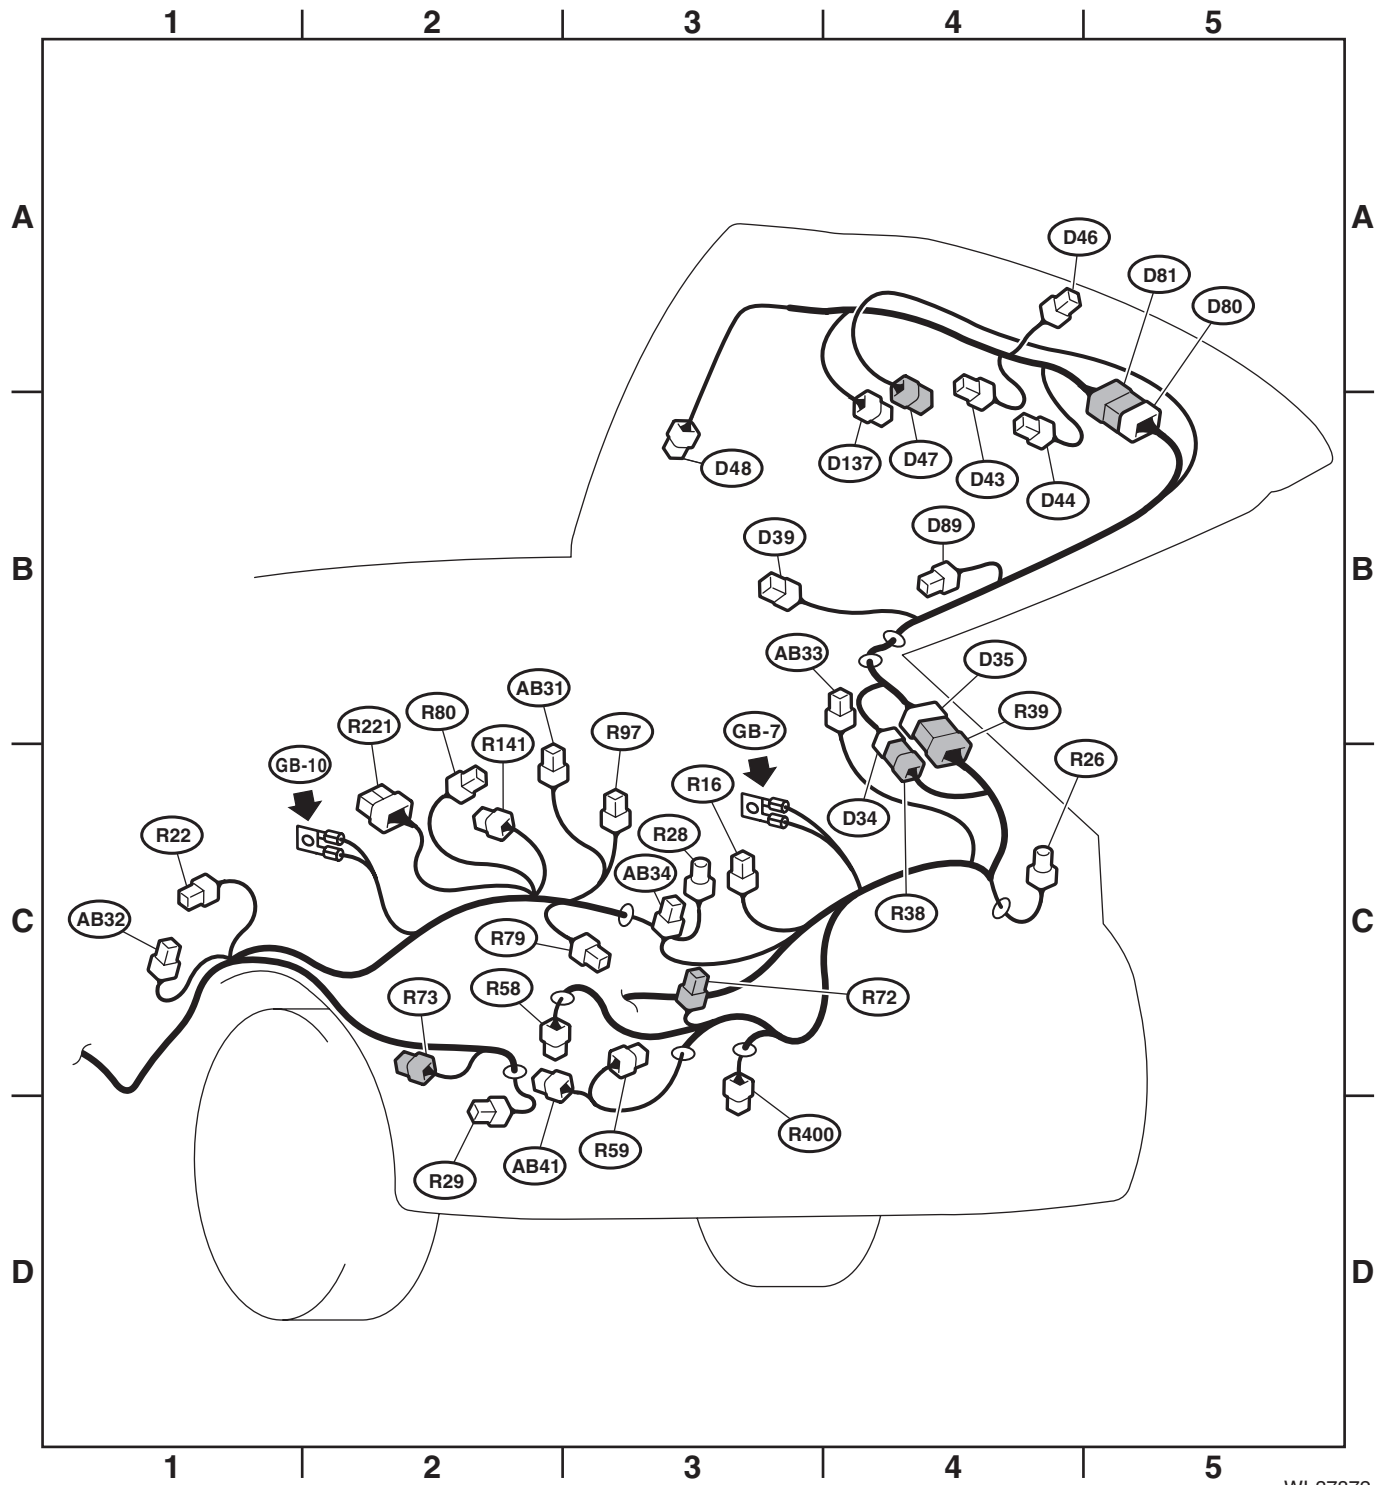

63.Rear Wiring Harness and Rear Gate Cord

A: LOCATION

Connector				Connecting to	
No.	Pole	Color	Area	No.	Description
R16	3	★	C-3		Rear door switch RH
R22	3	★	C-1		Rear door switch LH
R26	6	Gray	C-4		Rear combination light RH
R28	6	Gray	C-3		Rear combination light LH
R29	3	Black	D-2		Rear vehicle height sensor
R38	8	★	C-4	D34	Rear gate cord
R39	14	Gray	C-4	D35	
R58	6	★	C-3		Fuel pump assembly
R59	2	★	C-3		Fuel sub level sensor
R72	2	Light gray	C-3		Rear ABS wheel speed sensor RH
R73	2	Light gray	C-2		Rear ABS wheel speed sensor LH
R79	8	★	C-3		Trailer connector
R80	8	★	C-2		Keyless entry CM
R97	1	★	C-3		Antenna feeder cord
R141	2	Light gray	C-2		Luggage room light
R221	12	★	C-2		TPMS & keyless entry CM
R400	8	Gray	C-3		ELCM

★ : White or natural color

Connector				Connecting to	
No.	Pole	Color	Area	No.	Description
D34	8	★	B-4	R38	Rear wiring harness RH
D35	14	Gray	B-4	R39	
D39	2	★	B-4		High-mounted stop light
D43	4	★	A-4		Rear wiper motor
D44	2	★	B-4		License plate light RH
D46	4	★	A-4		Rear gate lock actuator & latch switch
D47	2	Brown	A-4		Rear gate opener button
D48	1	Black	B-3		Rear defogger
D80	8	★	B-5	D81	Rear gate cord
D81	8	★	B-5	D80	
D89	1	Black	B-4		Rear defogger
D137	2	★	B-4		License plate light LH

★ : White or natural color

Connector				Connecting to	
No.	Pole	Color	Area	No.	Description
AB31	2	Black	C-2		Curtain airbag module LH
AB32	4	Yellow	C-1		Curtain airbag sensor LH
AB33	2	Black	C-4		Curtain airbag module RH
AB34	4	Yellow	C-3		Curtain airbag sensor RH
AB41	2	Yellow	C-2		Satellite safing sensor

Rear Wiring Harness and Rear Gate Cord

WIRING SYSTEM

WI-37872