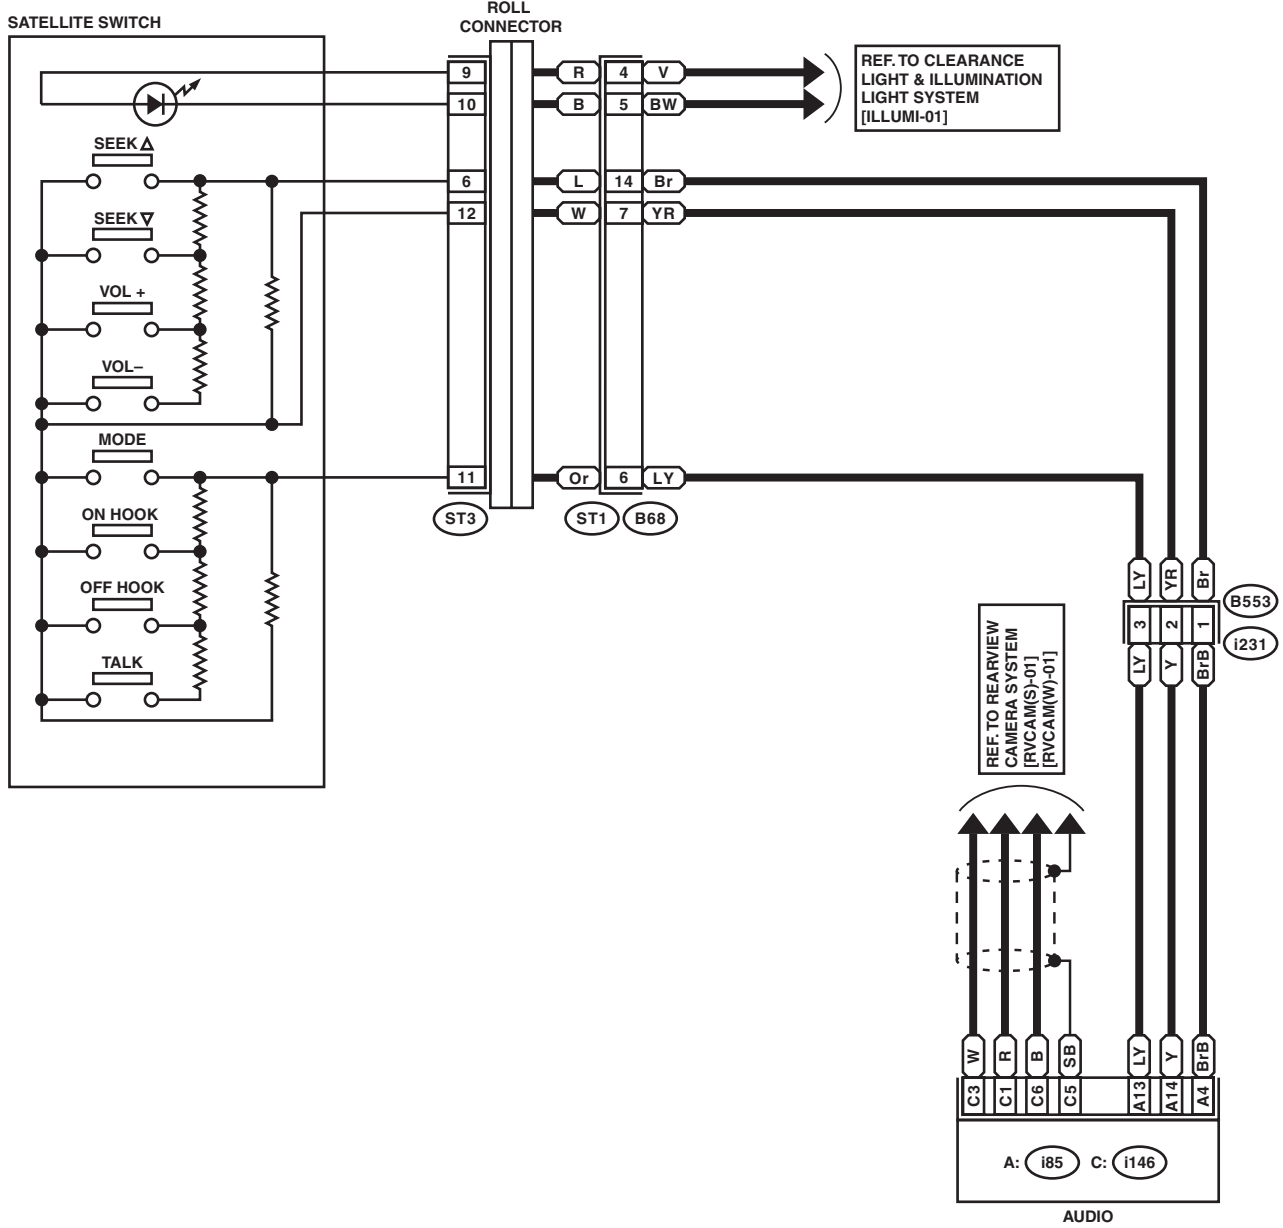

Audio System

WIRING SYSTEM

7. Audio System

A: WIRING DIAGRAM

Audio System

WIRING SYSTEM

AUDIO(M)-02

AUDIO(M)-02

C: i146 (BLACK)

ST3

B68

A: i85

i231

WI-37815

Audio System

WIRING SYSTEM