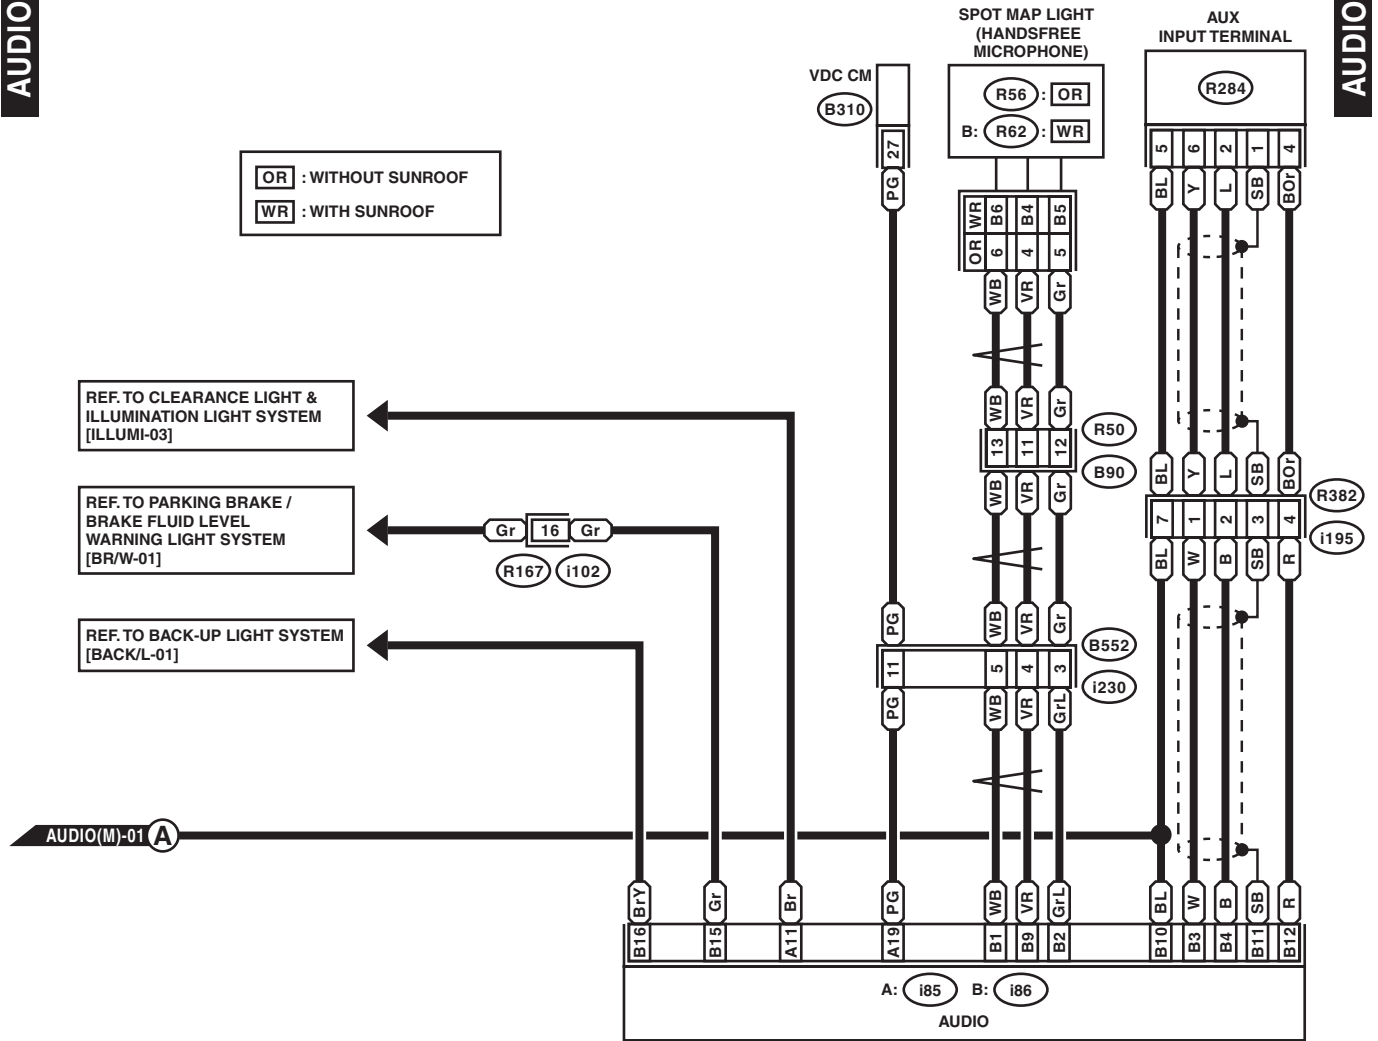

Audio System

WIRING SYSTEM

AUDIO(M)-03

AUDIO(M)-03

WI-34163