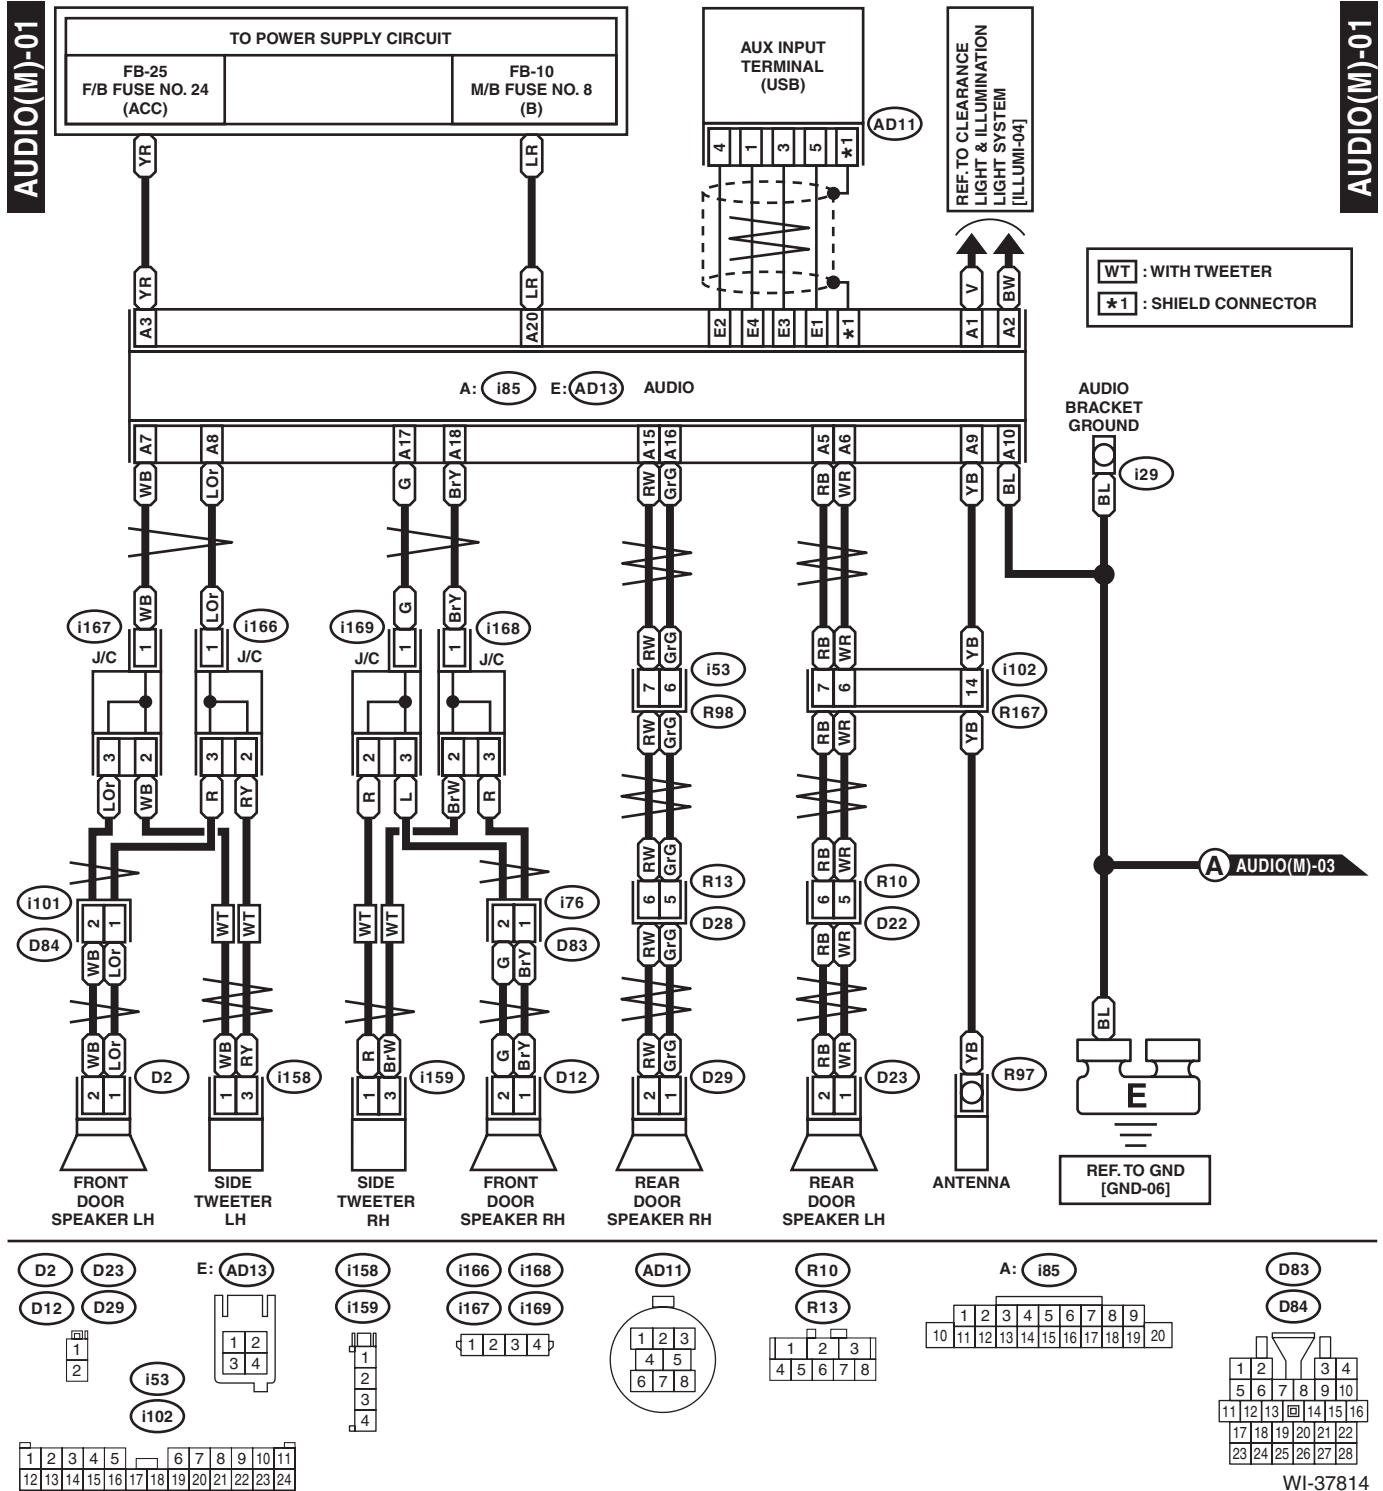

Audio System

WIRING SYSTEM

7. Audio System

A: WIRING DIAGRAM

Audio System

WIRING SYSTEM

AUDIO(M)-02

AUDIO(M)-02

C: i146 (BLACK)

ST3

B68

A: i85

i231

WI-37815

Audio System

WIRING SYSTEM