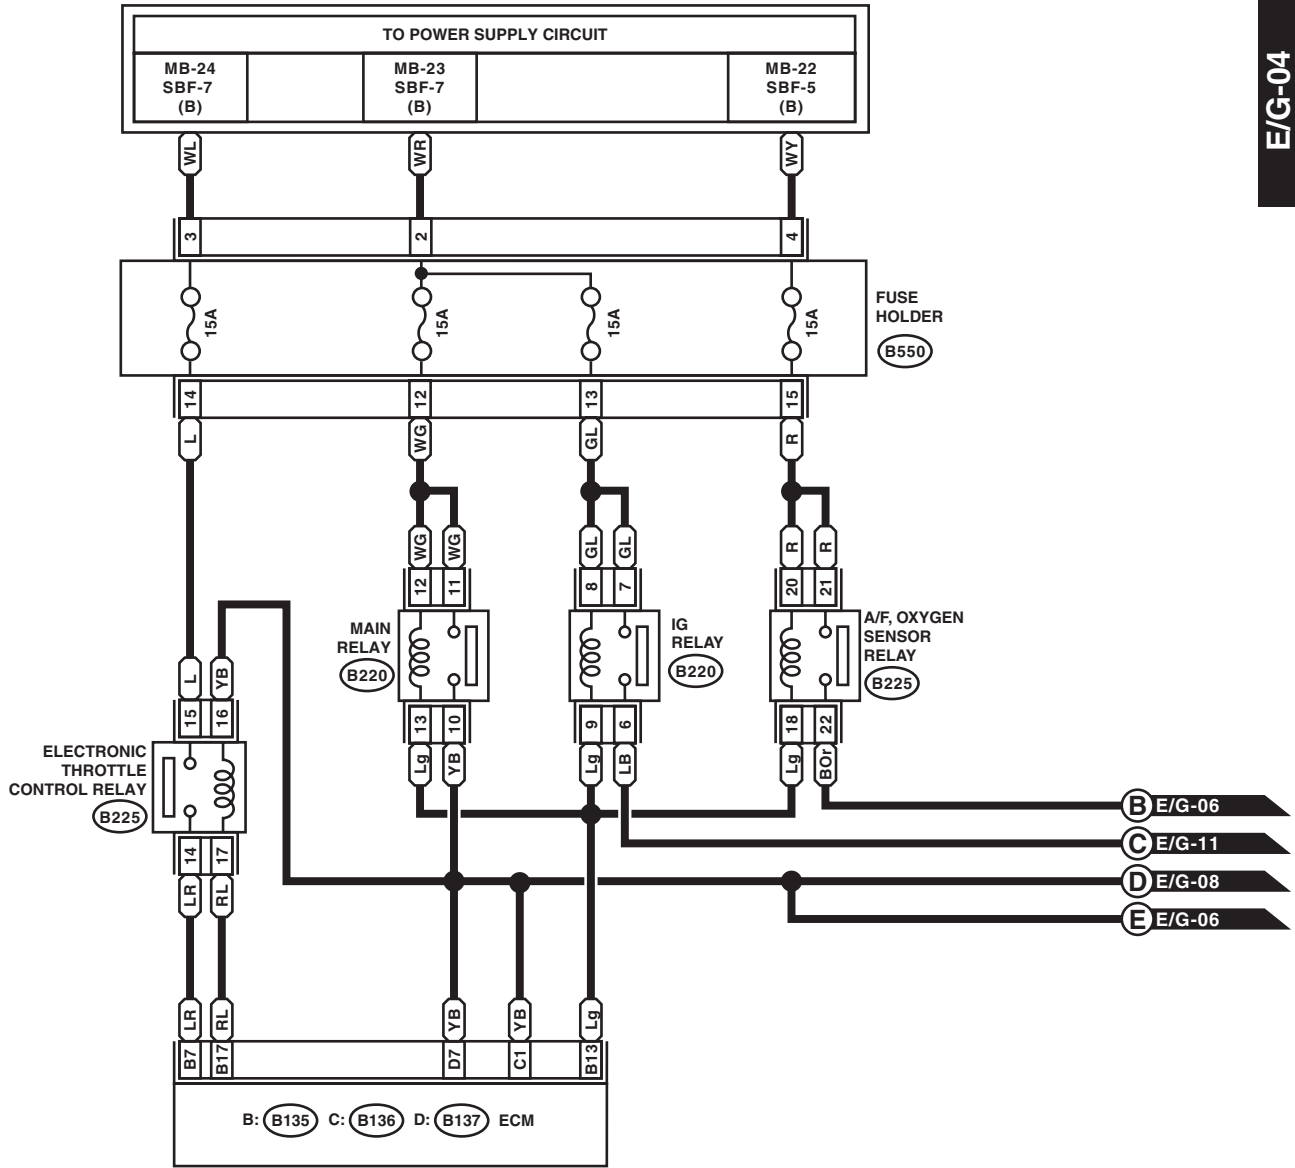

Engine Electrical System

WIRING SYSTEM

E/G-04

E/G-04

WI-34198