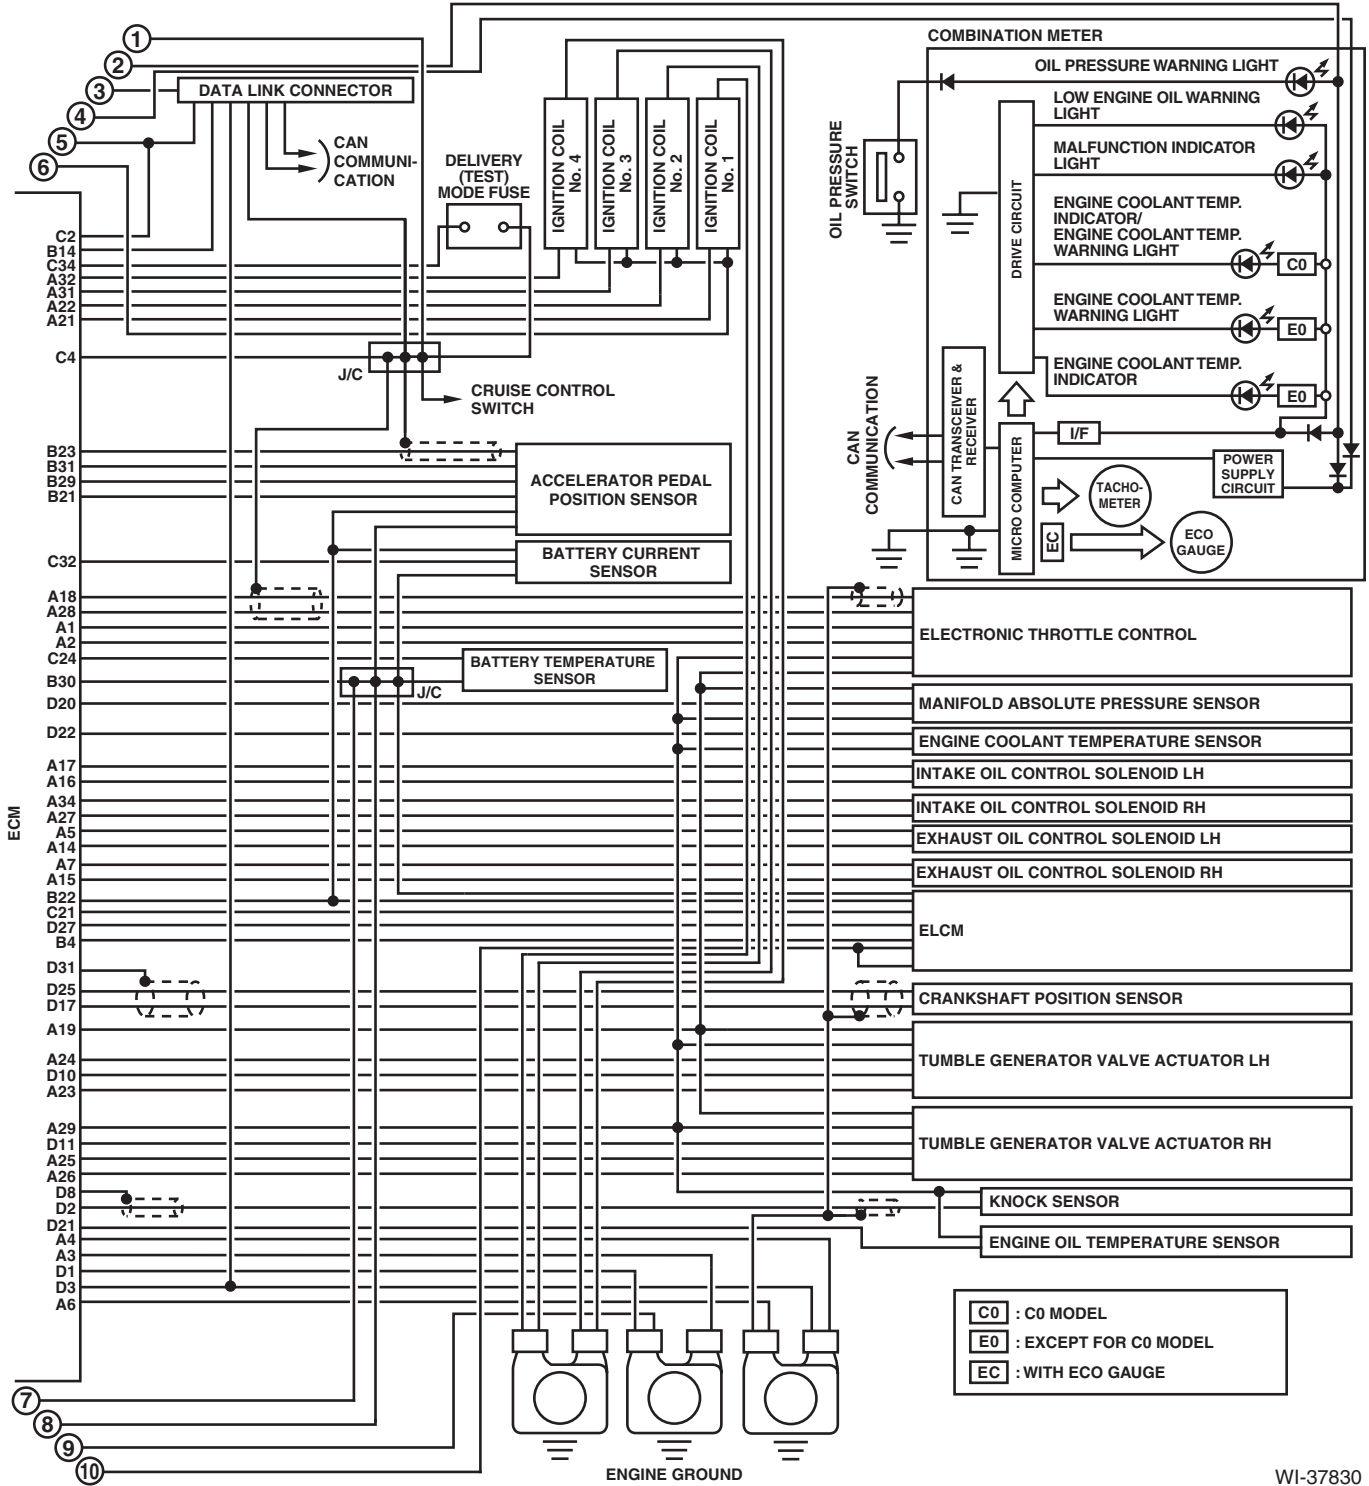

Engine Electrical System

WIRING SYSTEM

17.Engine Electrical System

A: WIRING DIAGRAM

Engine Electrical System

WIRING SYSTEM

WI-37830

Engine Electrical System

WIRING SYSTEM

WI-34196

Engine Electrical System

WIRING SYSTEM

E/G-02

E/G-02

i229

i231