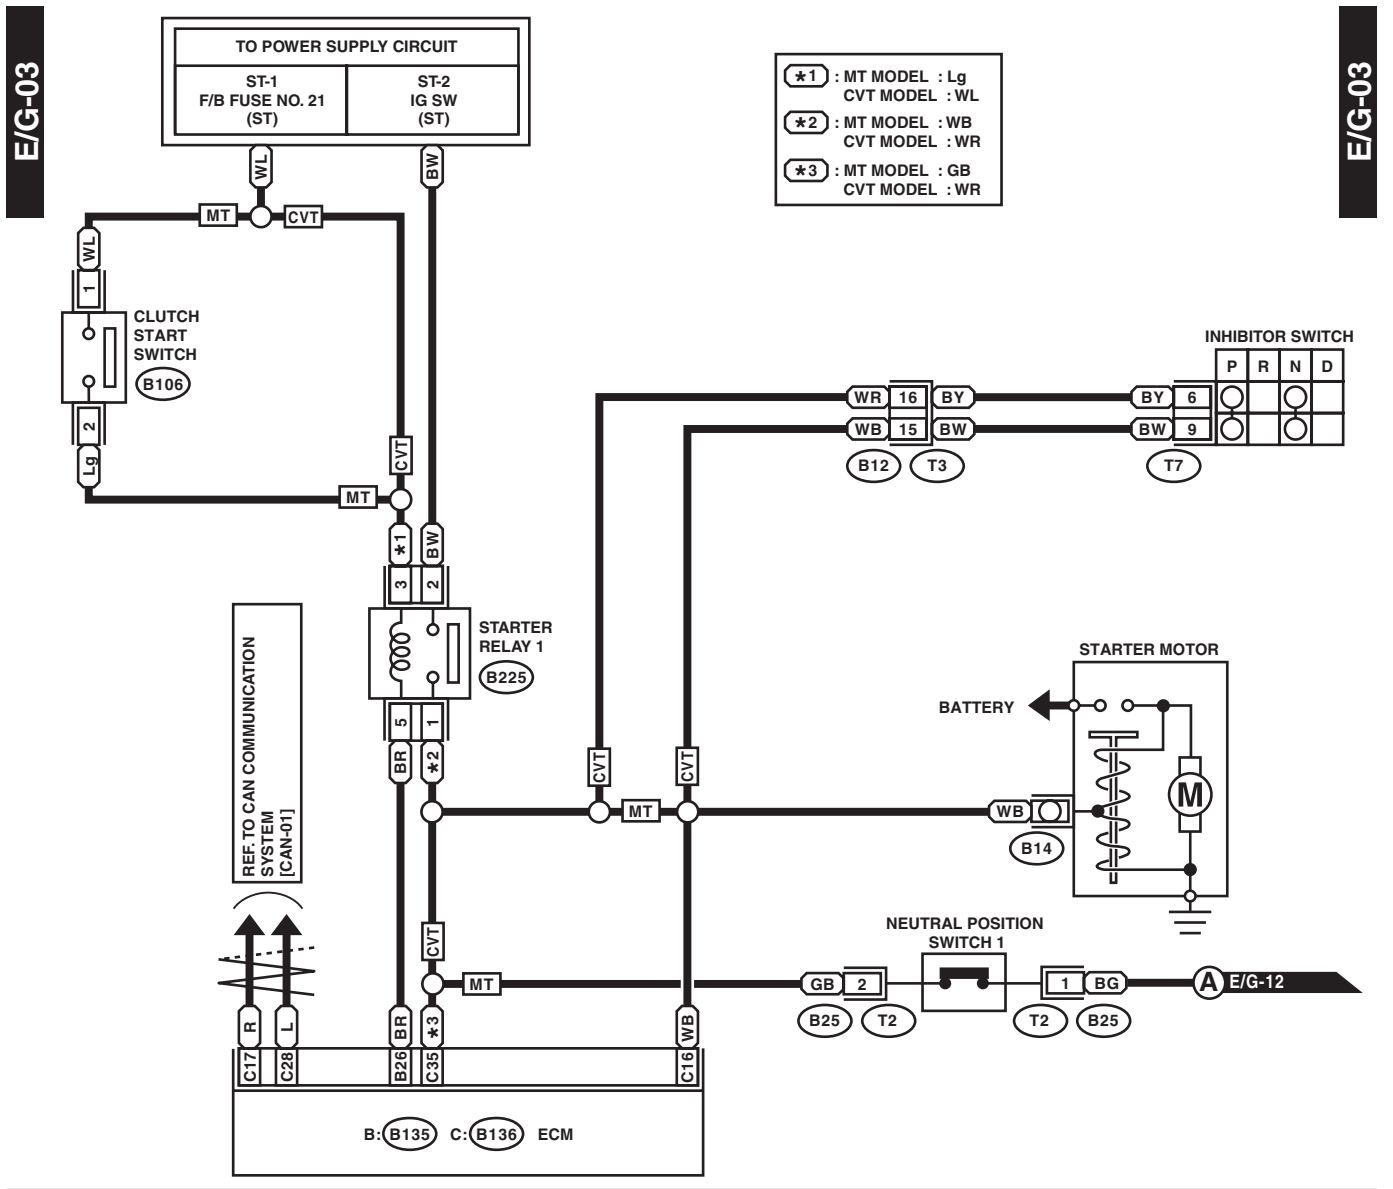

B21 (BLACK)

i10

WI-37831

Engine Electrical System

WIRING SYSTEM

WI-34278

Engine Electrical System

WIRING SYSTEM