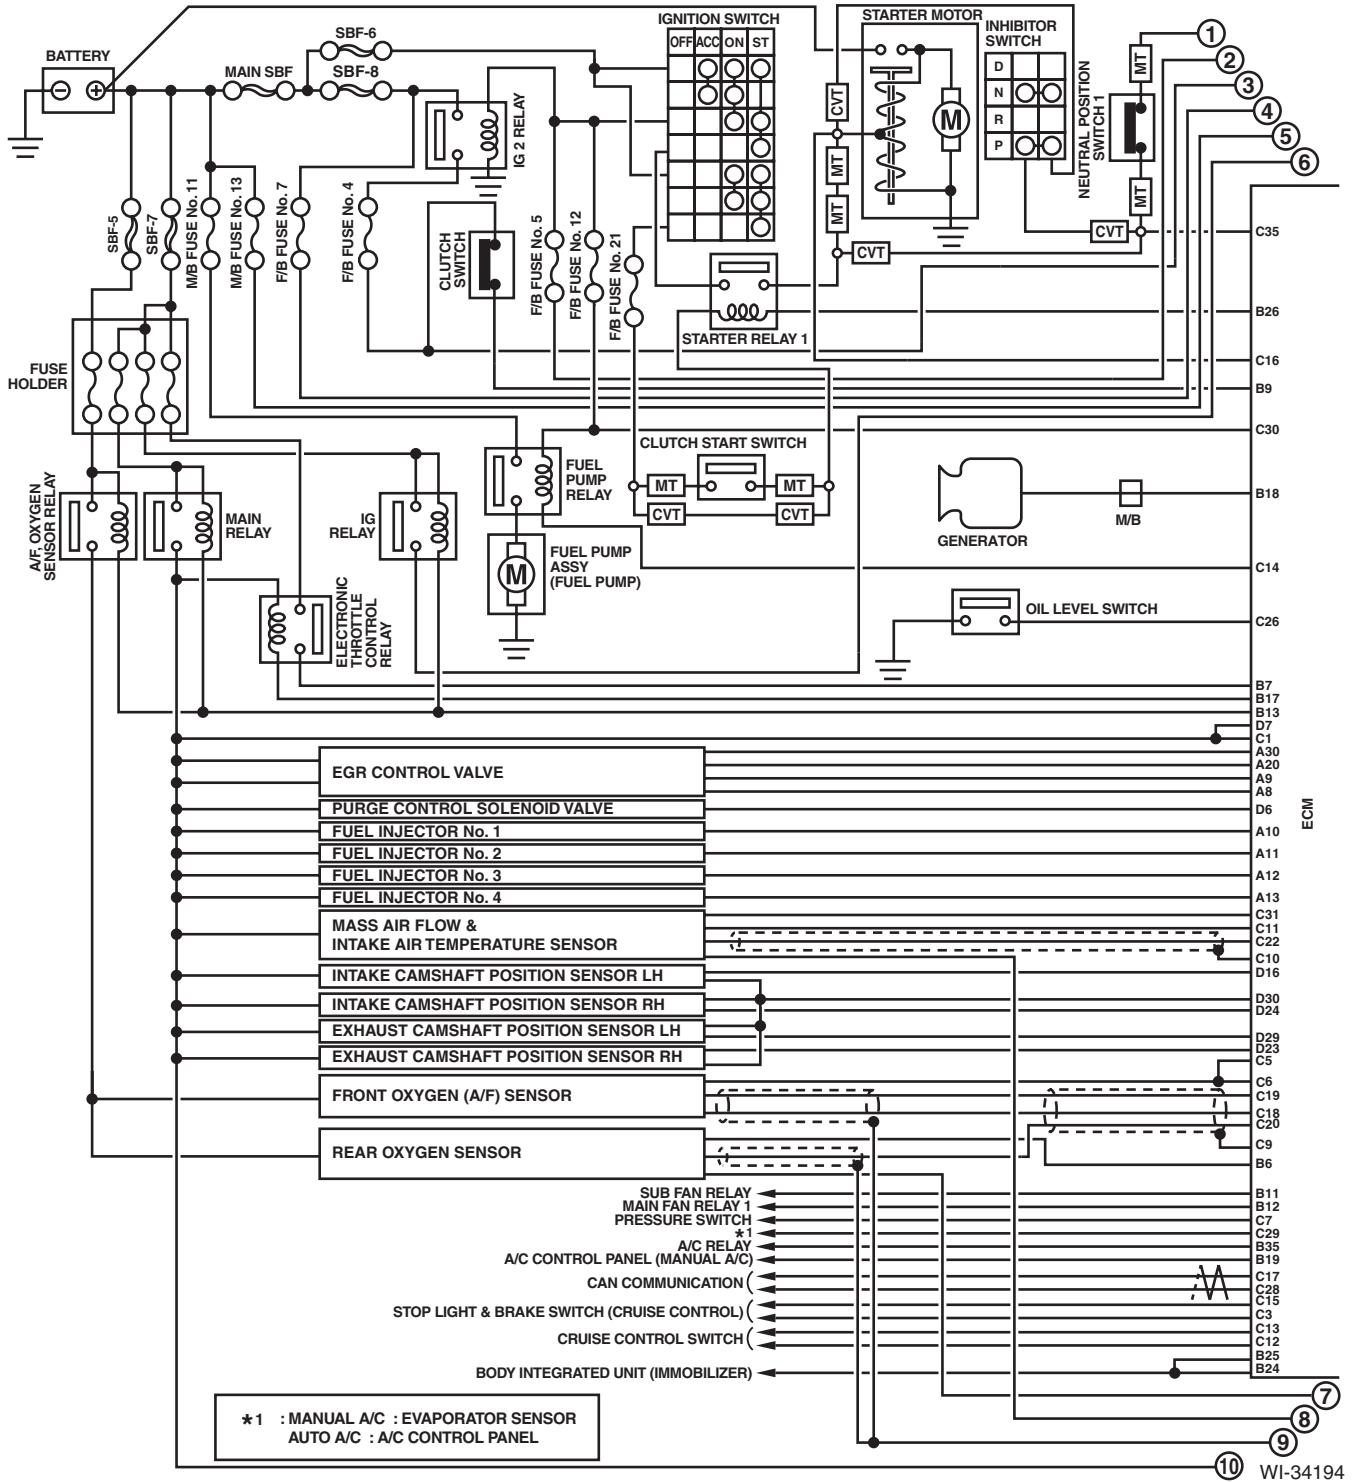

Engine Electrical System

WIRING SYSTEM

17.Engine Electrical System

A: WIRING DIAGRAM

Engine Electrical System

WIRING SYSTEM

WI-37830

Engine Electrical System