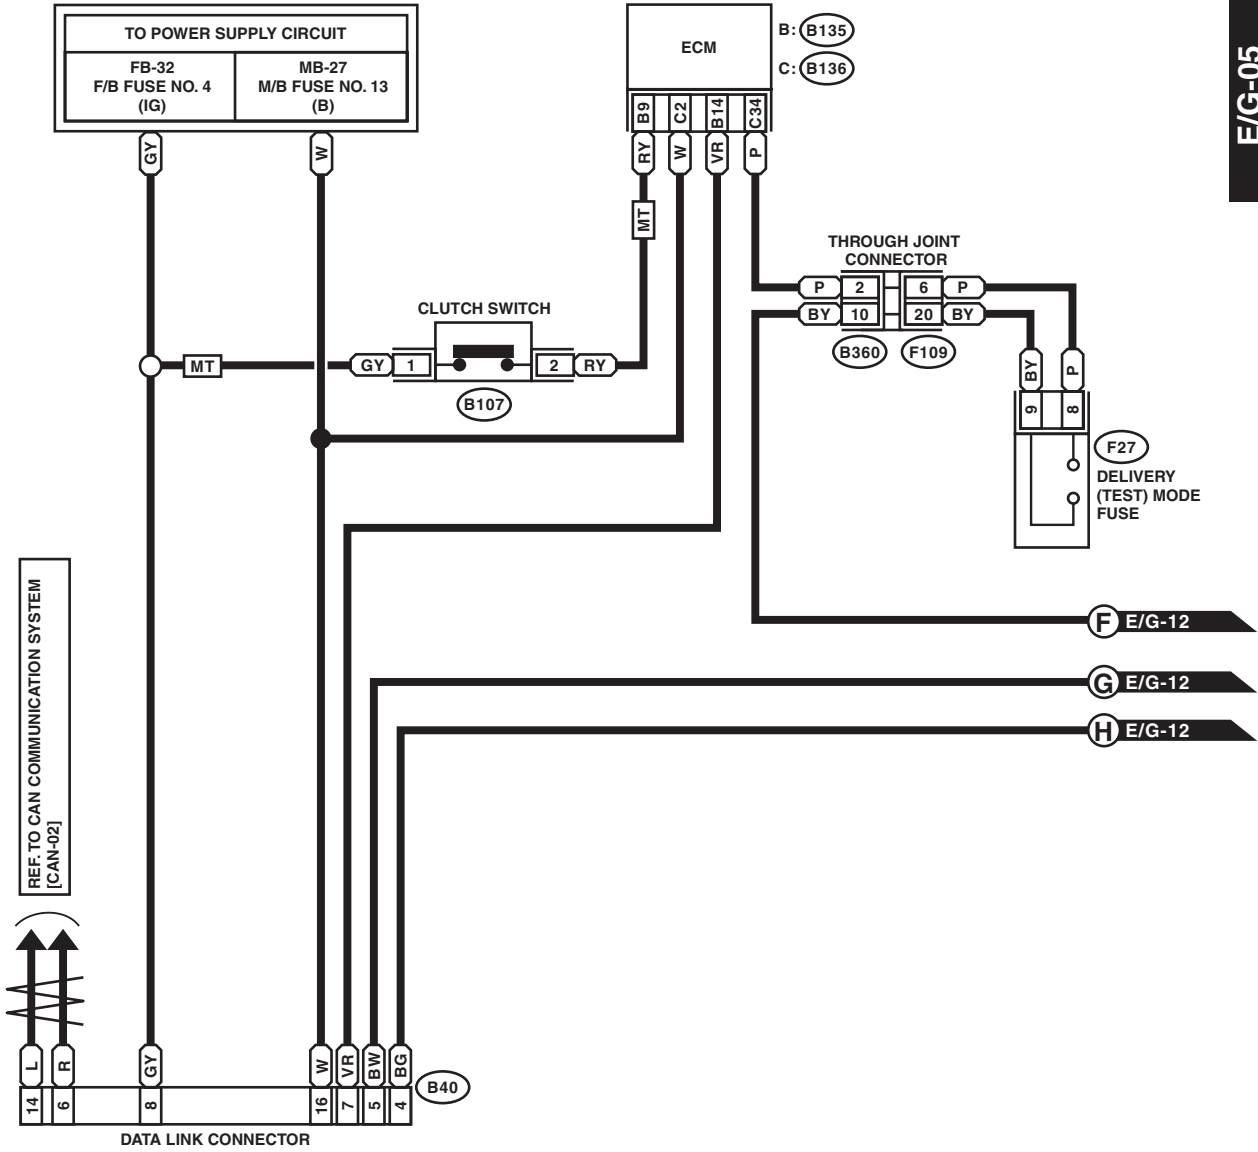

E/G-04

E/G-04

WI-34198

Engine Electrical System

WIRING SYSTEM

E/G-05

E/G-05

(B107) (BLUE)