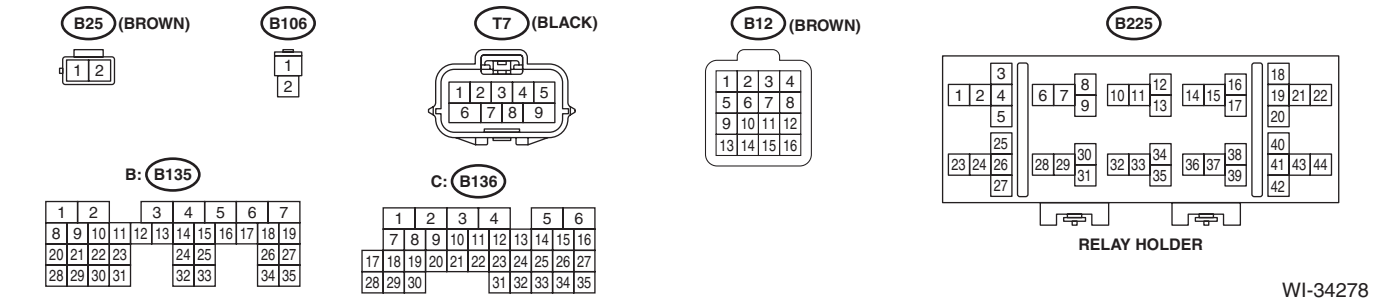

B21 (BLACK)

i10

WI-37831

Engine Electrical System

WIRING SYSTEM

WI-34278

Engine Electrical System

WIRING SYSTEM