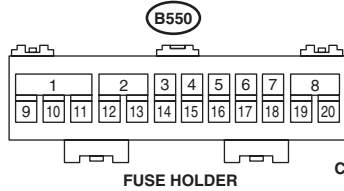

Engine Electrical System

WIRING SYSTEM

E/G-04

E/G-04

WI-34198