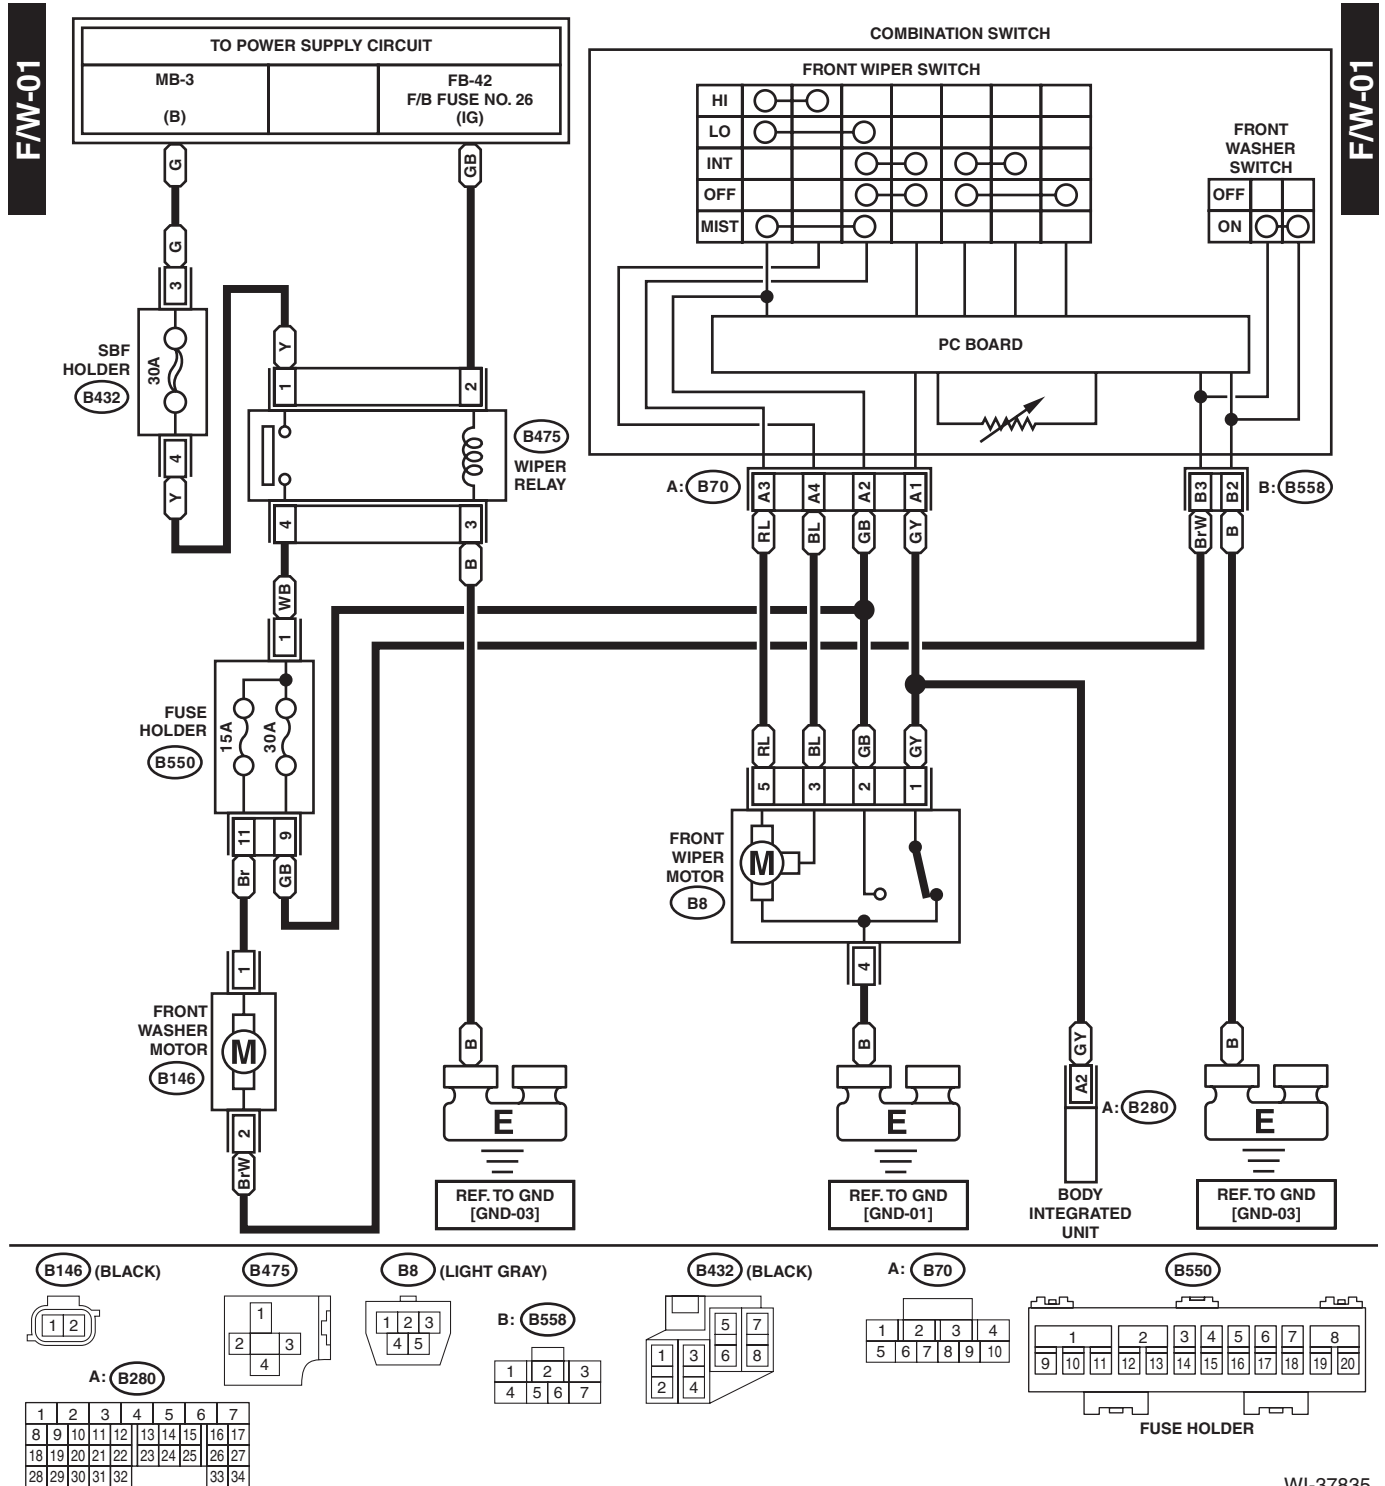

# Front Wiper and Washer System

WIRING SYSTEM

## 20. Front Wiper and Washer System

### A: WIRING DIAGRAM

WI-37835

# Front Wiper and Washer System

WIRING SYSTEM

F/W-02

F/W-02

(B396) (BROWN)

(i230)

(i10)

WI-34210