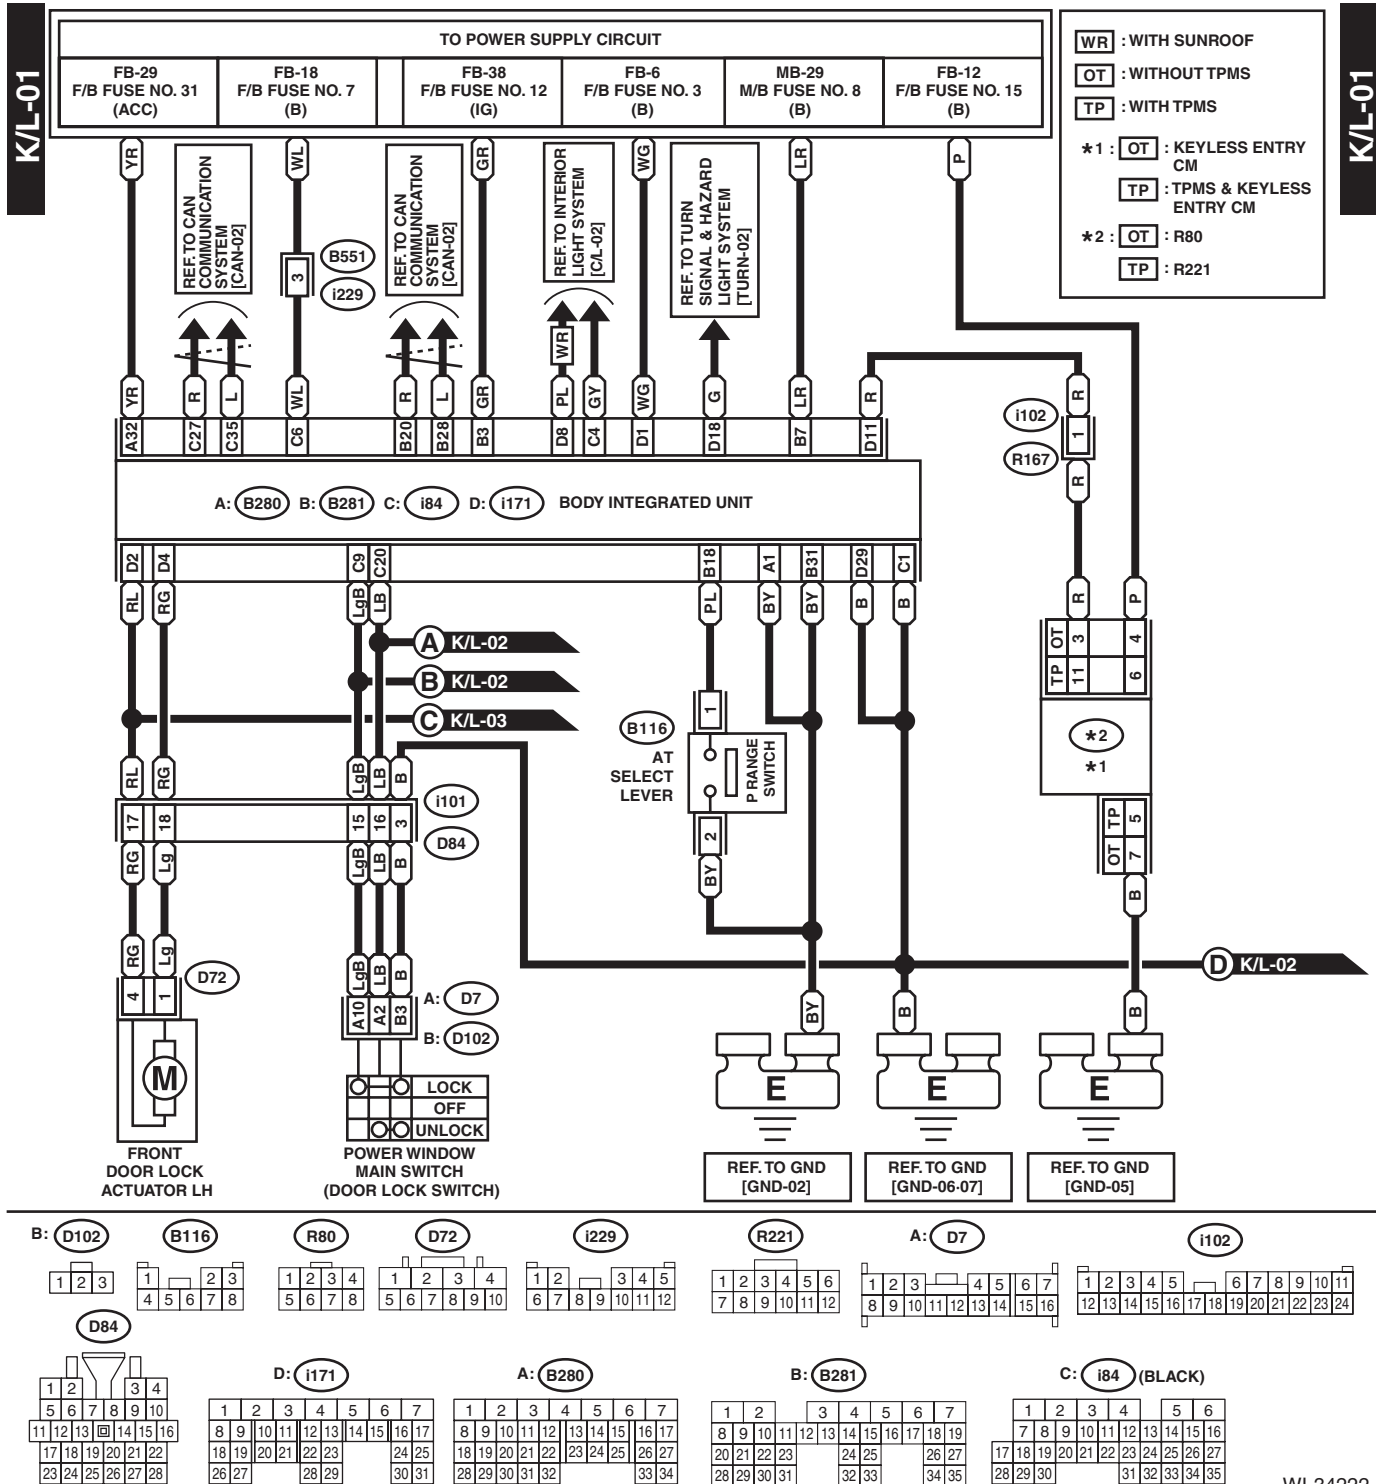

Keyless Entry System

WIRING SYSTEM

27. Keyless Entry System

A: WIRING DIAGRAM

WI-34222

Keyless Entry System

WIRING SYSTEM

K/L-02

K/L-02

WI-34223

Keyless Entry System

WIRING SYSTEM

WI-34224

Keyless Entry System

WI-37842