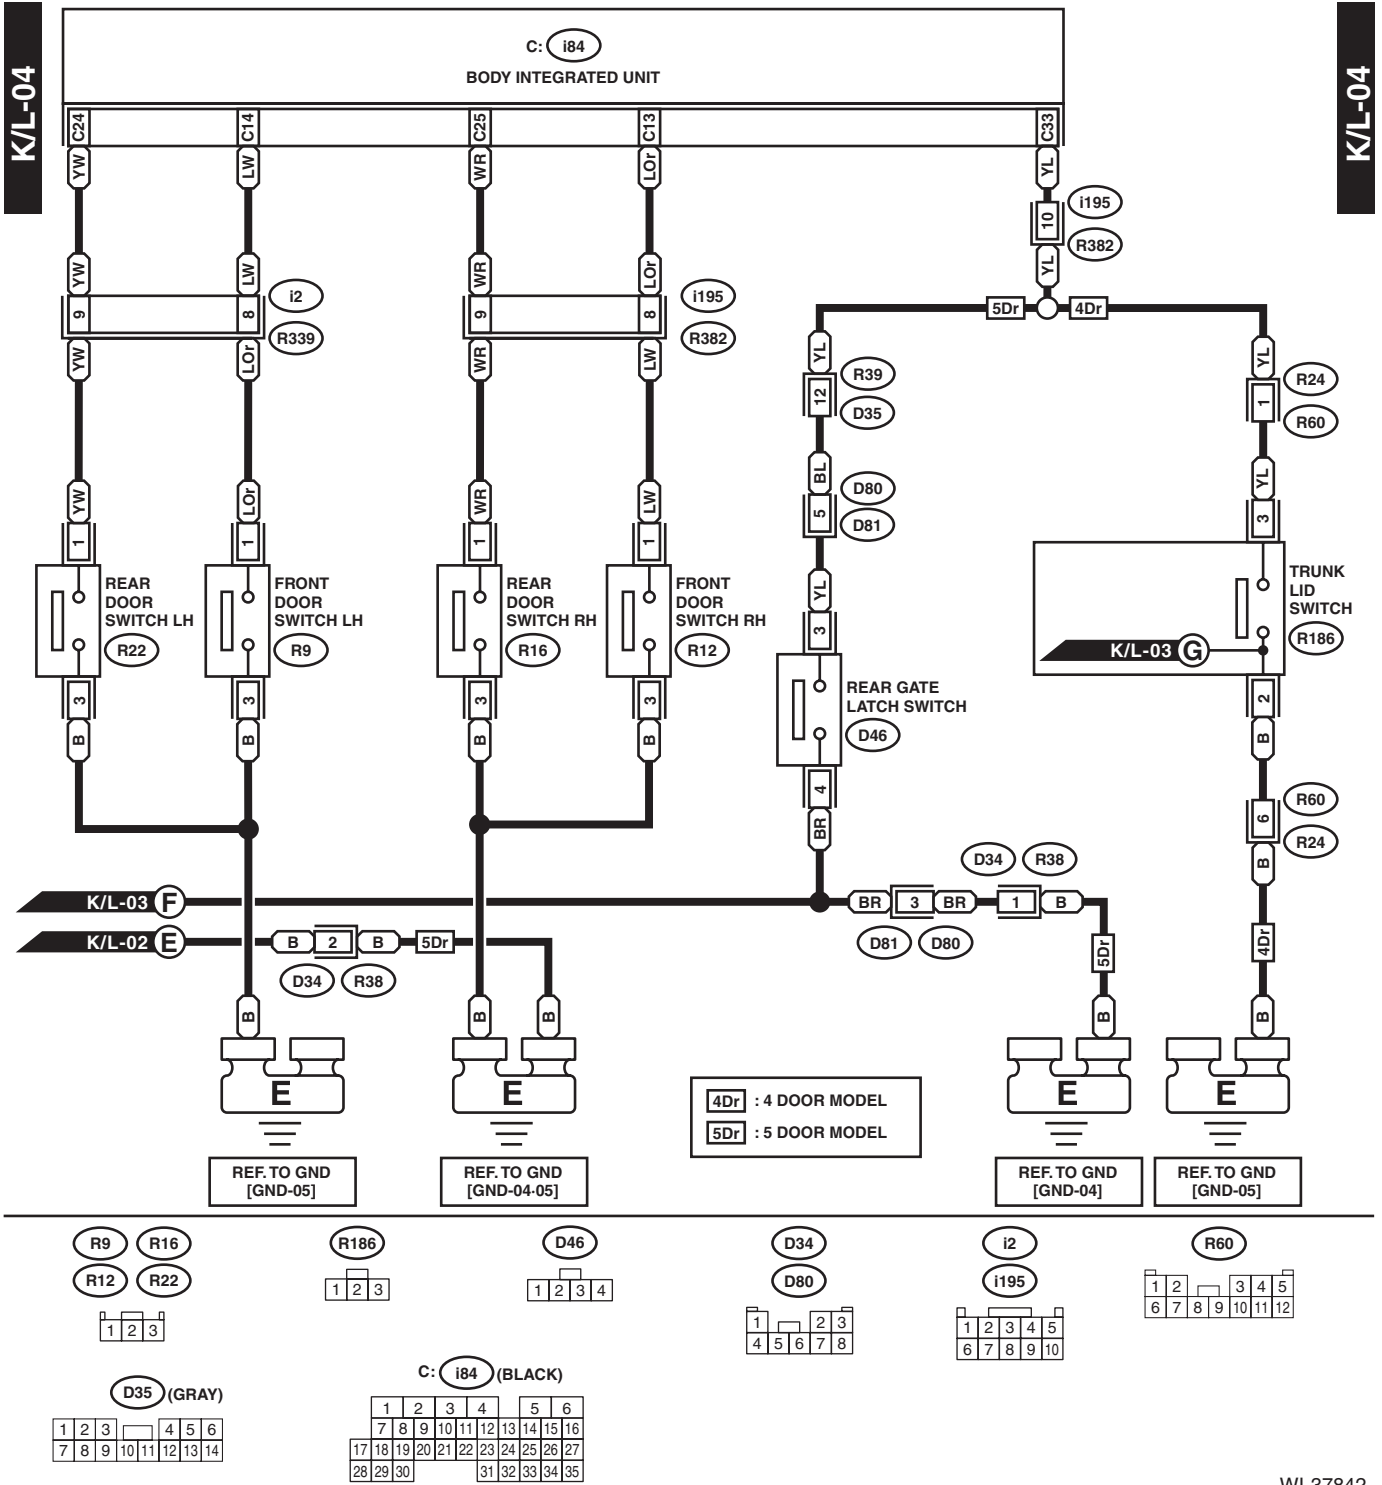

Keyless Entry System

WIRING SYSTEM

27. Keyless Entry System

A: WIRING DIAGRAM

WI-34222

Keyless Entry System

WIRING SYSTEM

K/L-02

K/L-02

WI-34223

Keyless Entry System

WIRING SYSTEM

WI-34224

Keyless Entry System

WI-37842