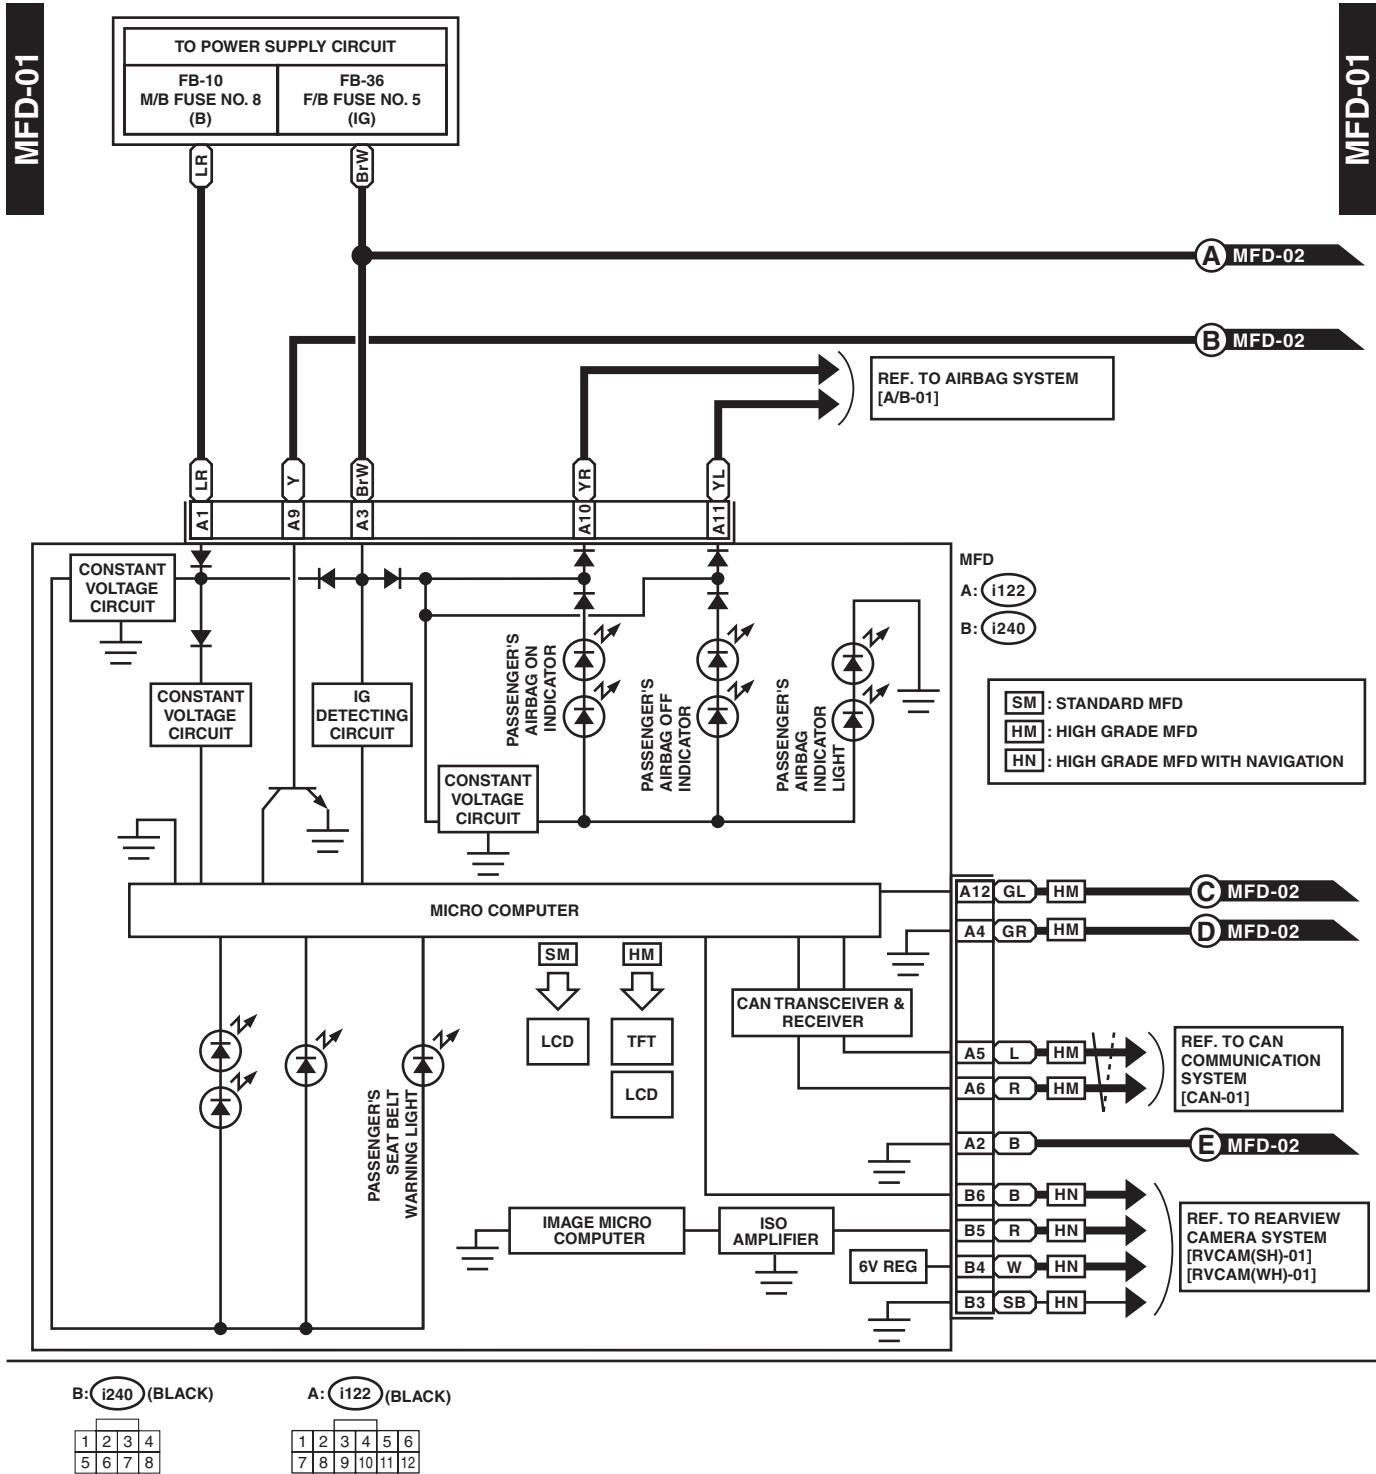

# Multi-function Display (MFD) System

WIRING SYSTEM

## 28. Multi-function Display (MFD) System

### A: WIRING DIAGRAM

WI-37843

# Multi-function Display (MFD) System

WIRING SYSTEM

**HM** : HIGH GRADE MFD

REF. TO GND [GND-06]

WI-37844