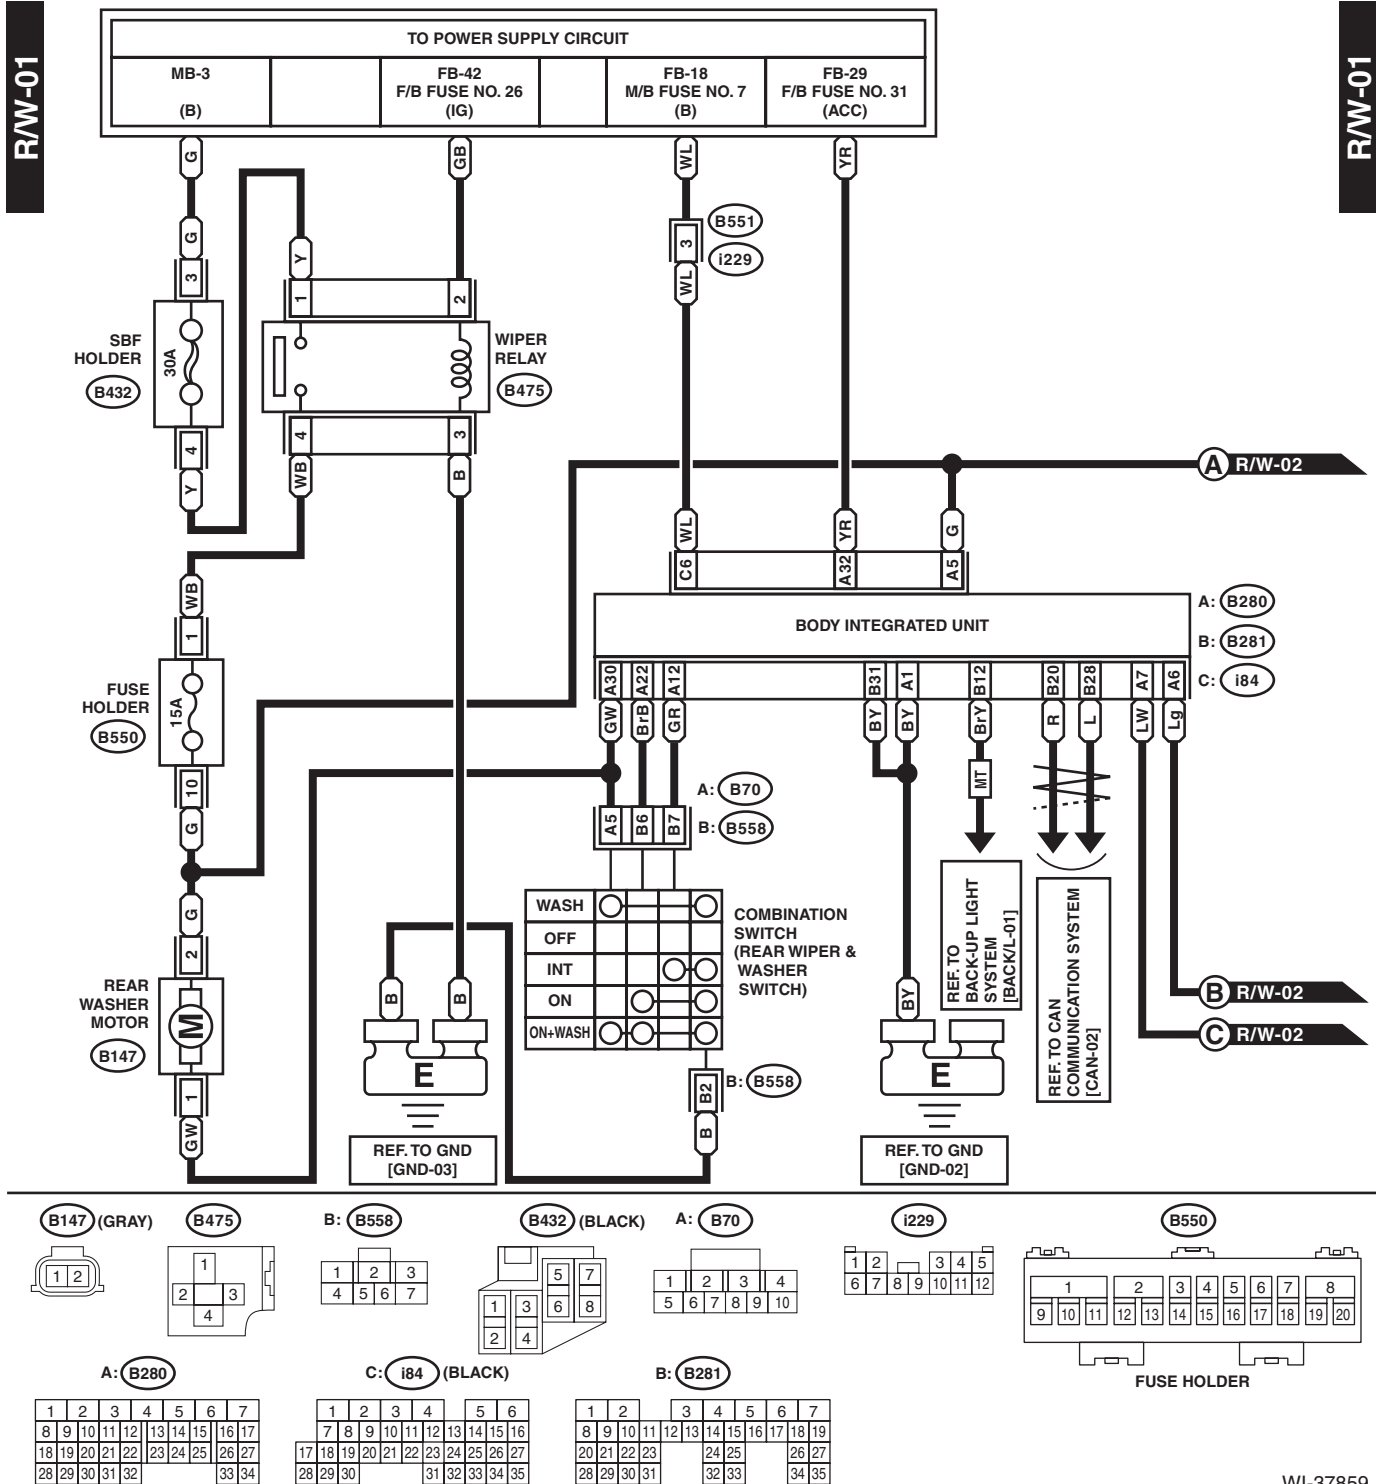

Rear Wiper and Washer System

WIRING SYSTEM

39. Rear Wiper and Washer System

A: WIRING DIAGRAM

WI-37859

Rear Wiper and Washer System

WIRING SYSTEM

WI-34241