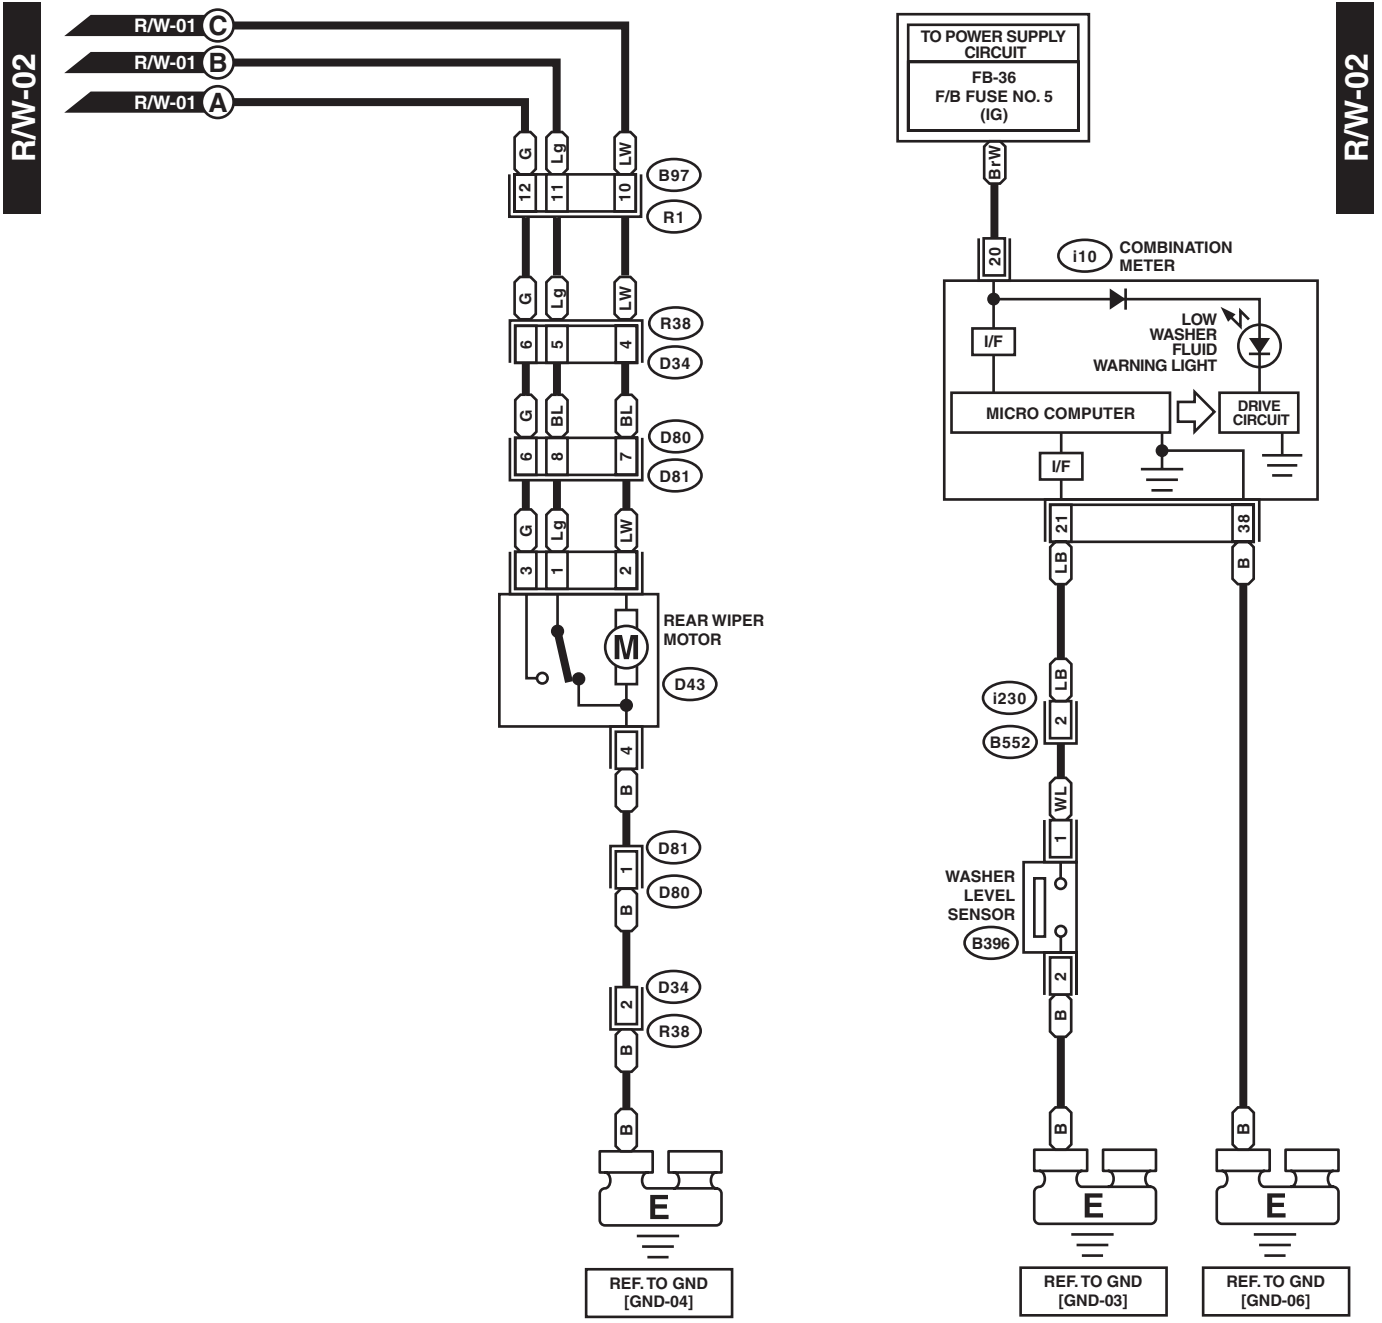

Rear Wiper and Washer System

WIRING SYSTEM

39. Rear Wiper and Washer System

A: WIRING DIAGRAM

WI-37859

Rear Wiper and Washer System

WIRING SYSTEM

WI-34241