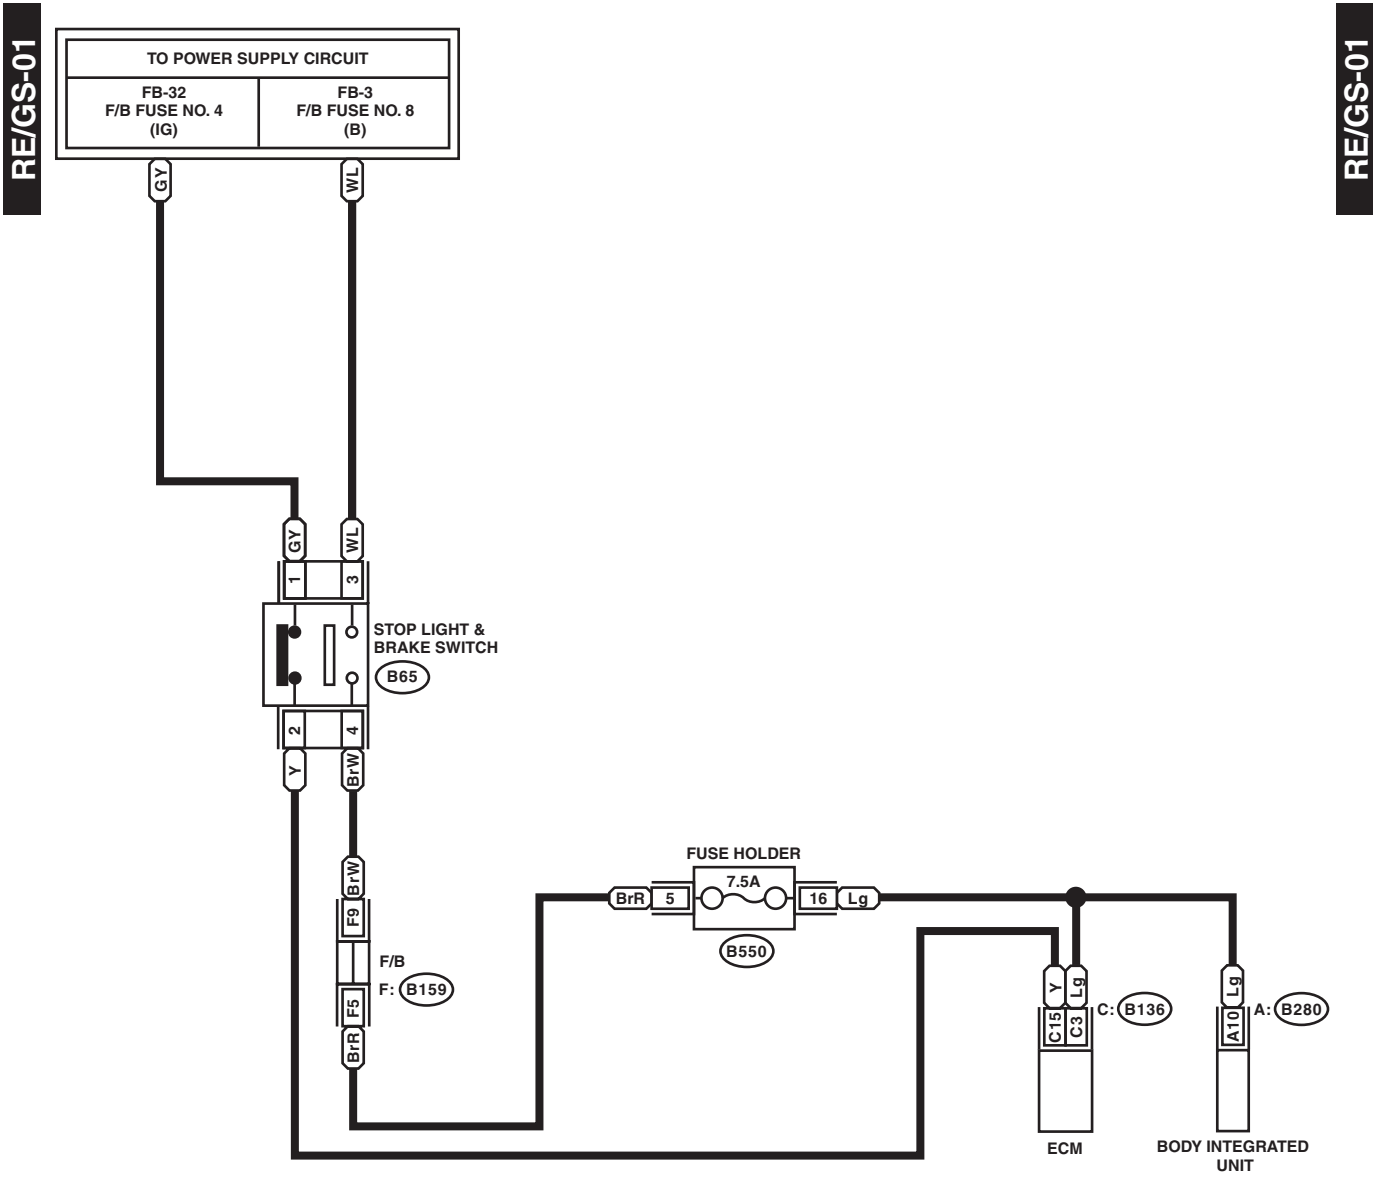

41. Remote Engine Start System

A: WIRING DIAGRAM

Remote Engine Start System

WIRING SYSTEM

WI-34244

Remote Engine Start System

WIRING SYSTEM

WI-34245