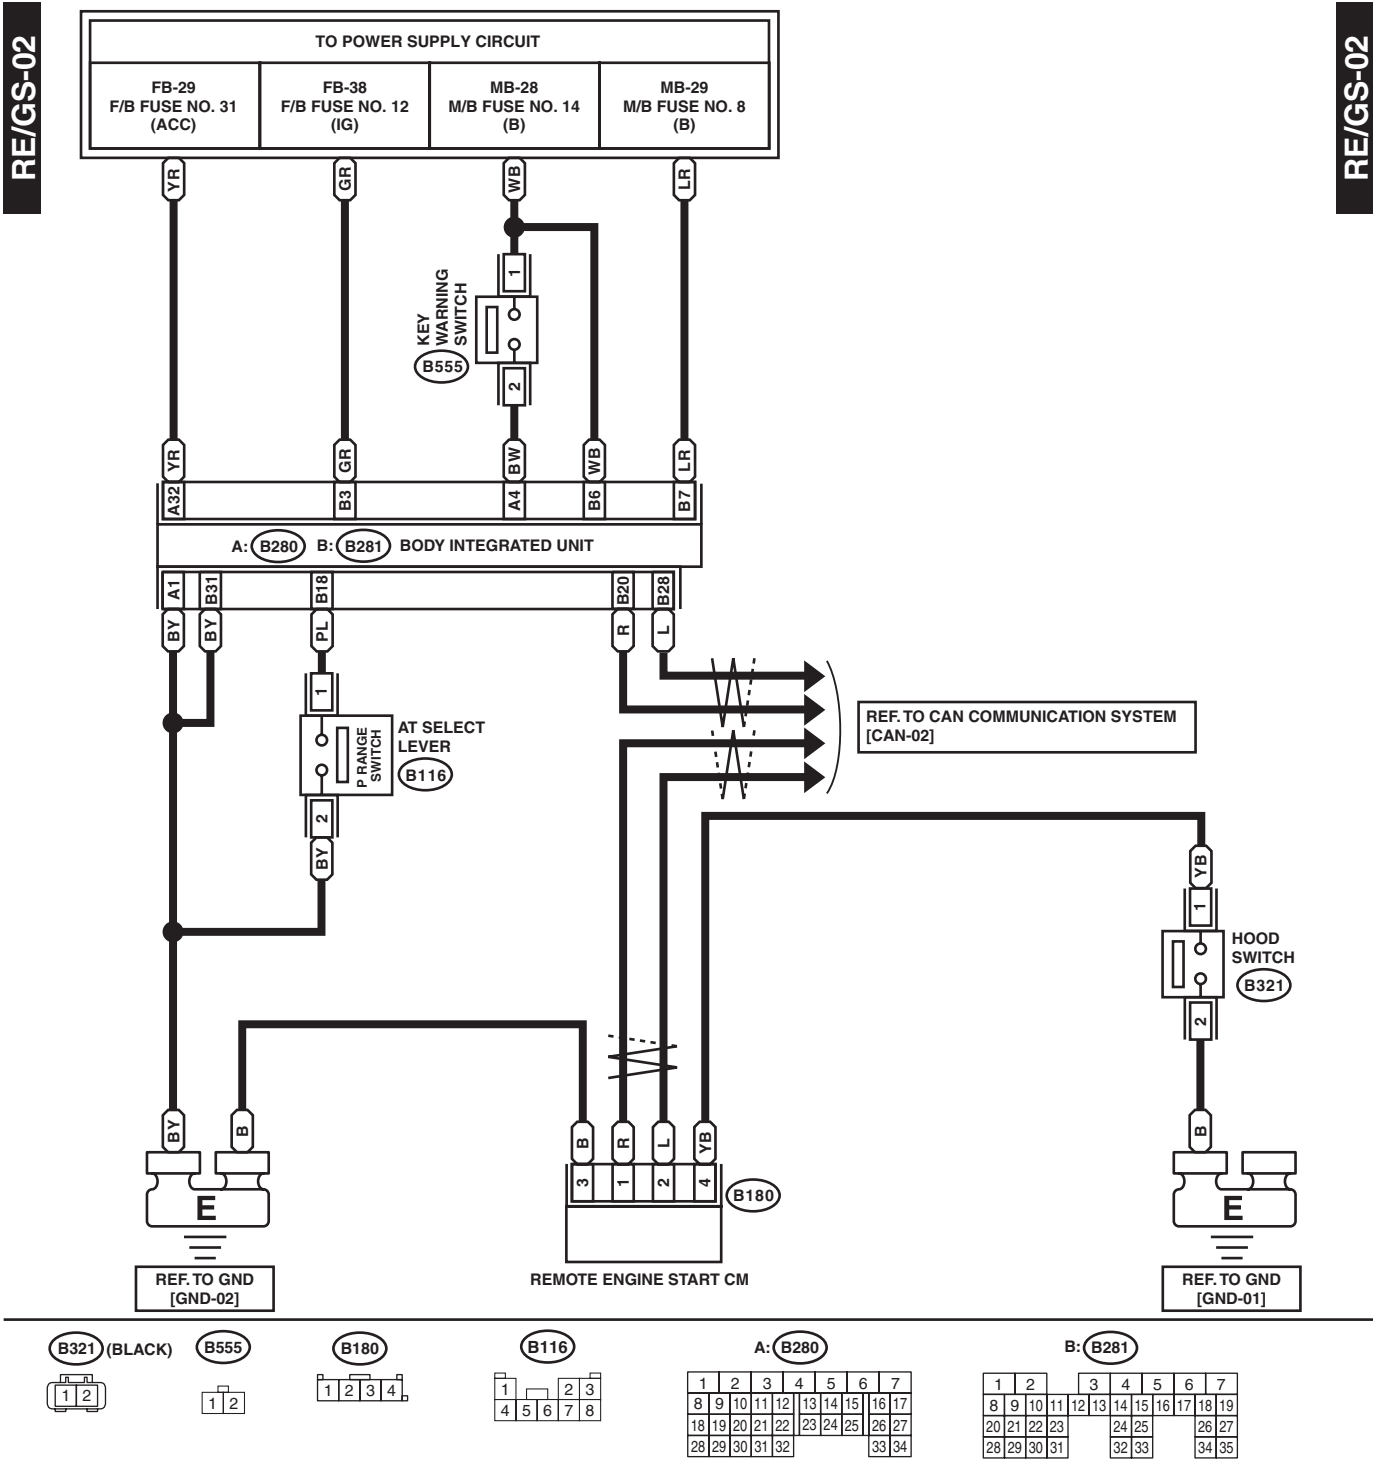

41. Remote Engine Start System

A: WIRING DIAGRAM

Remote Engine Start System

WIRING SYSTEM

WI-34244

Remote Engine Start System

WIRING SYSTEM

WI-34245