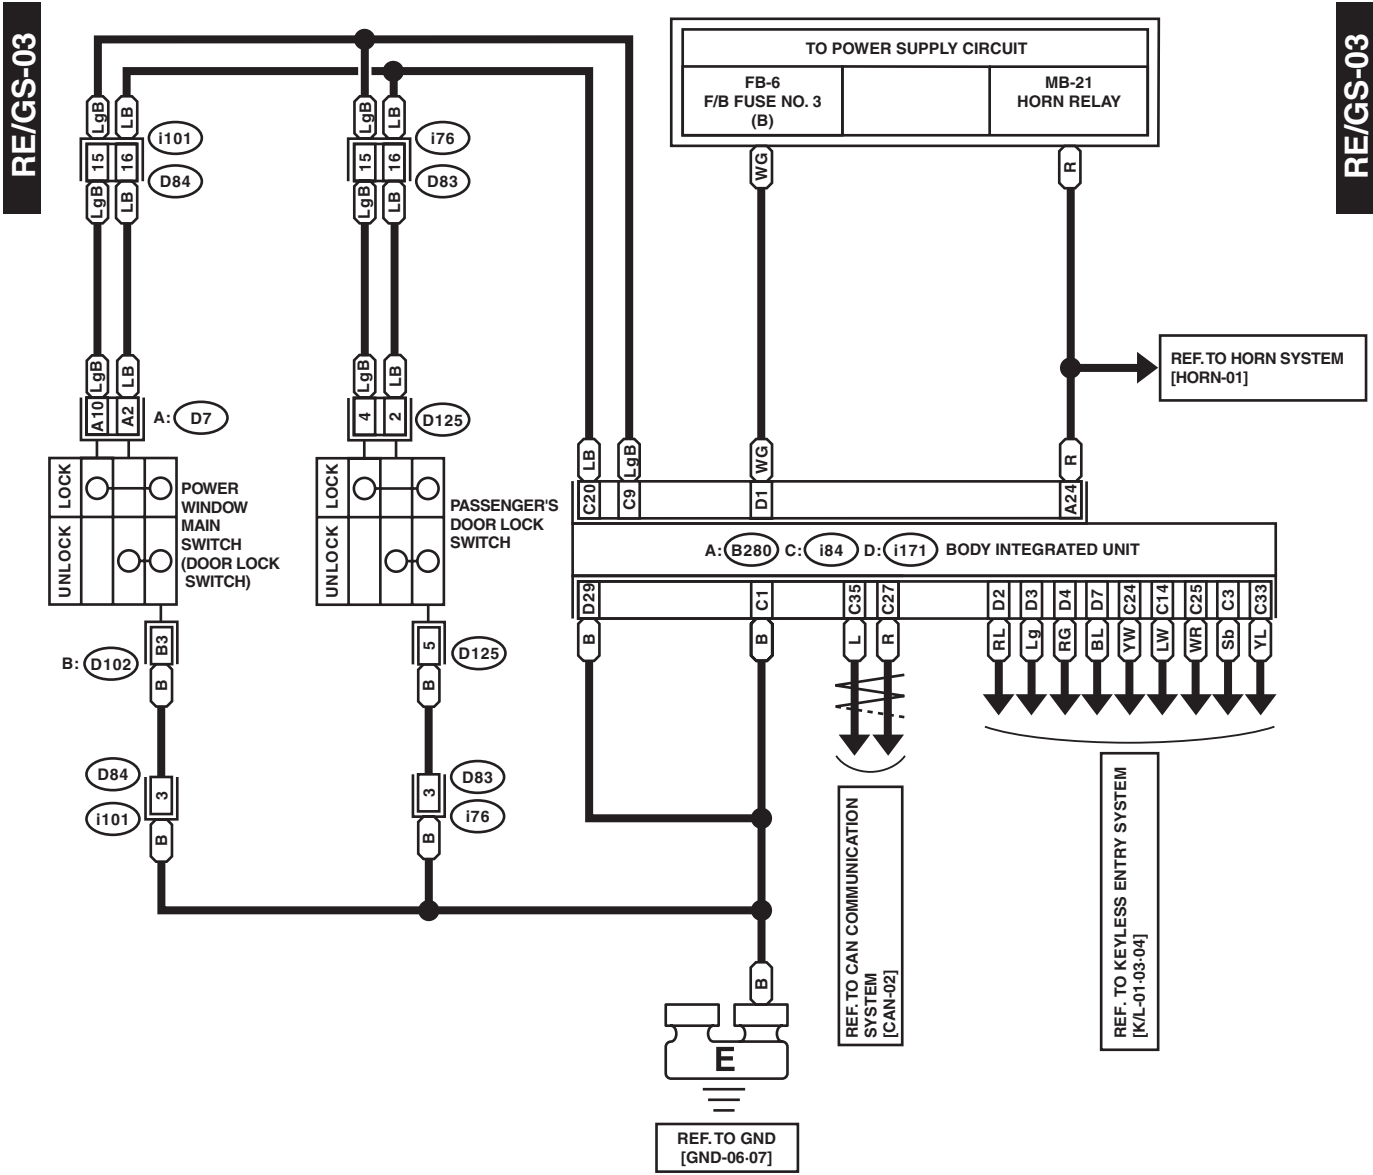

41. Remote Engine Start System

A: WIRING DIAGRAM

Remote Engine Start System

WIRING SYSTEM

WI-34244

Remote Engine Start System

WIRING SYSTEM

WI-34245