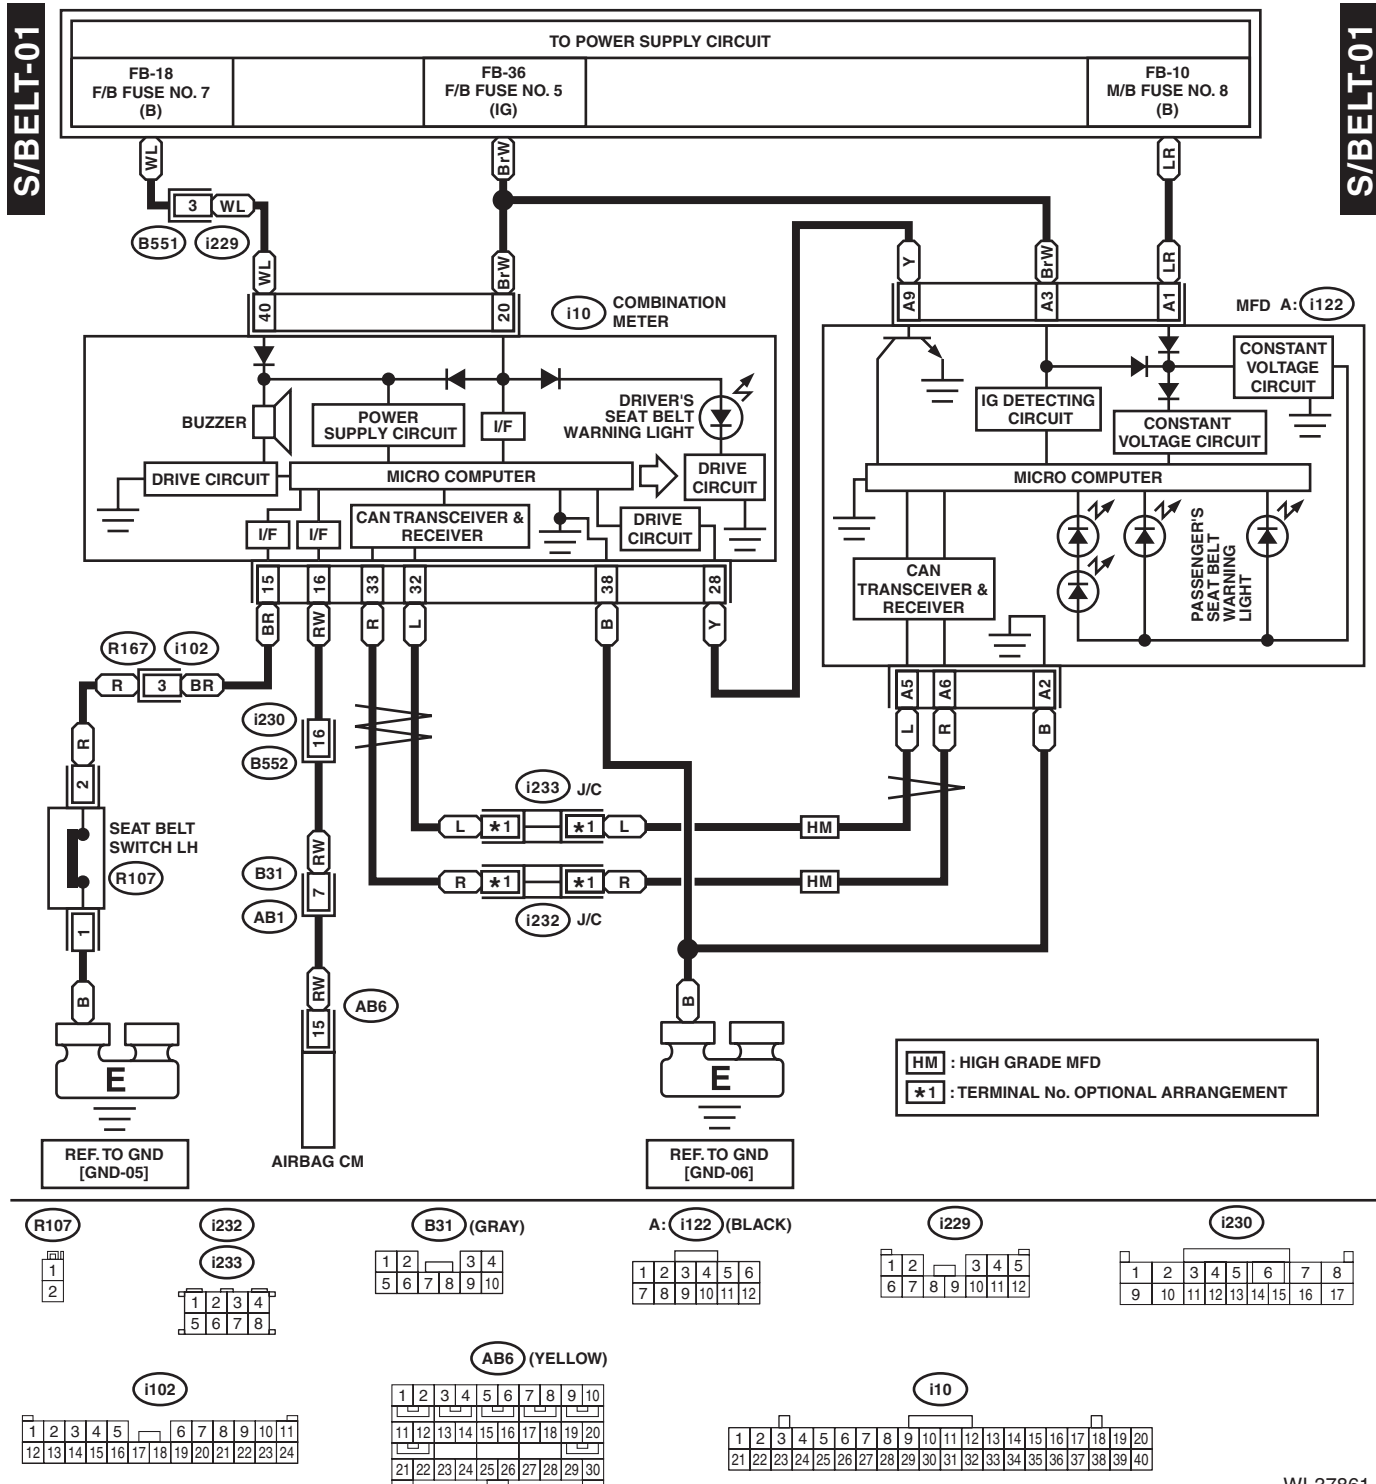

Seat Belt Warning System

WIRING SYSTEM

42. Seat Belt Warning System

A: WIRING DIAGRAM

WI-37861