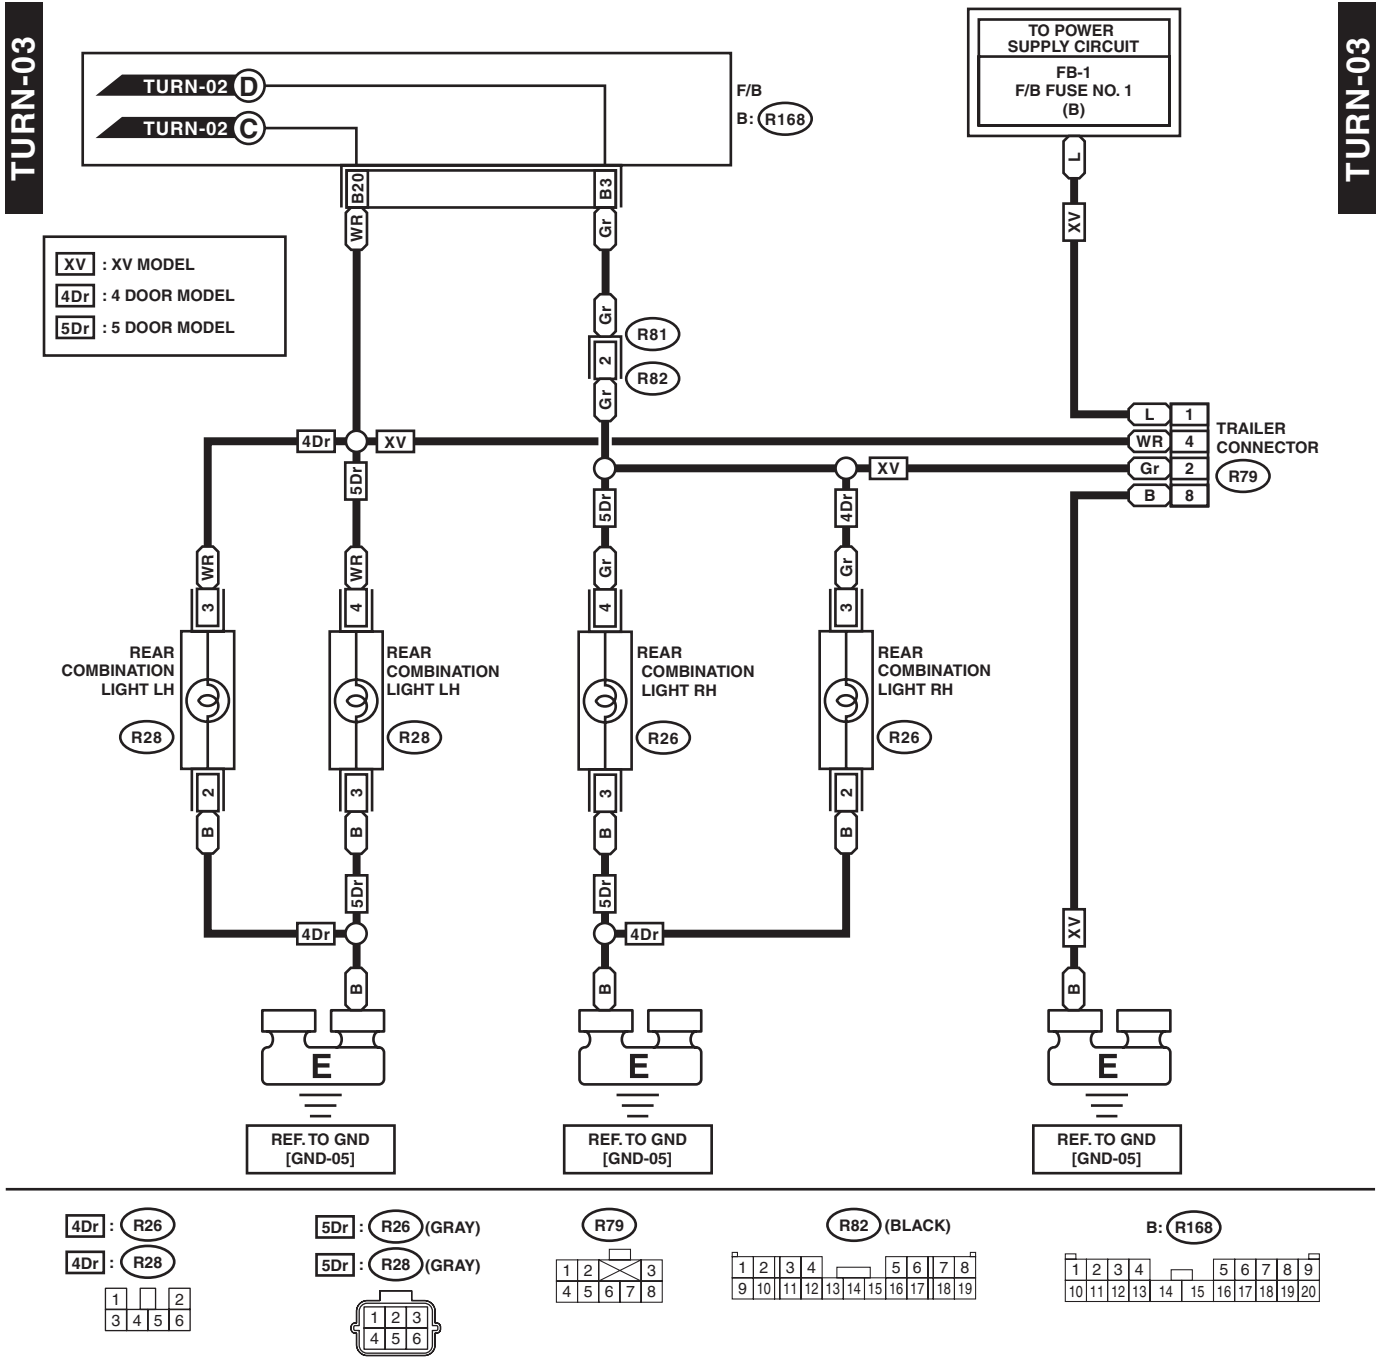

51. Turn Signal Light and Hazard Light System

A: WIRING DIAGRAM

WI-34258

Turn Signal Light and Hazard Light System

WIRING SYSTEM

WI-34259

Turn Signal Light and Hazard Light System

WIRING SYSTEM