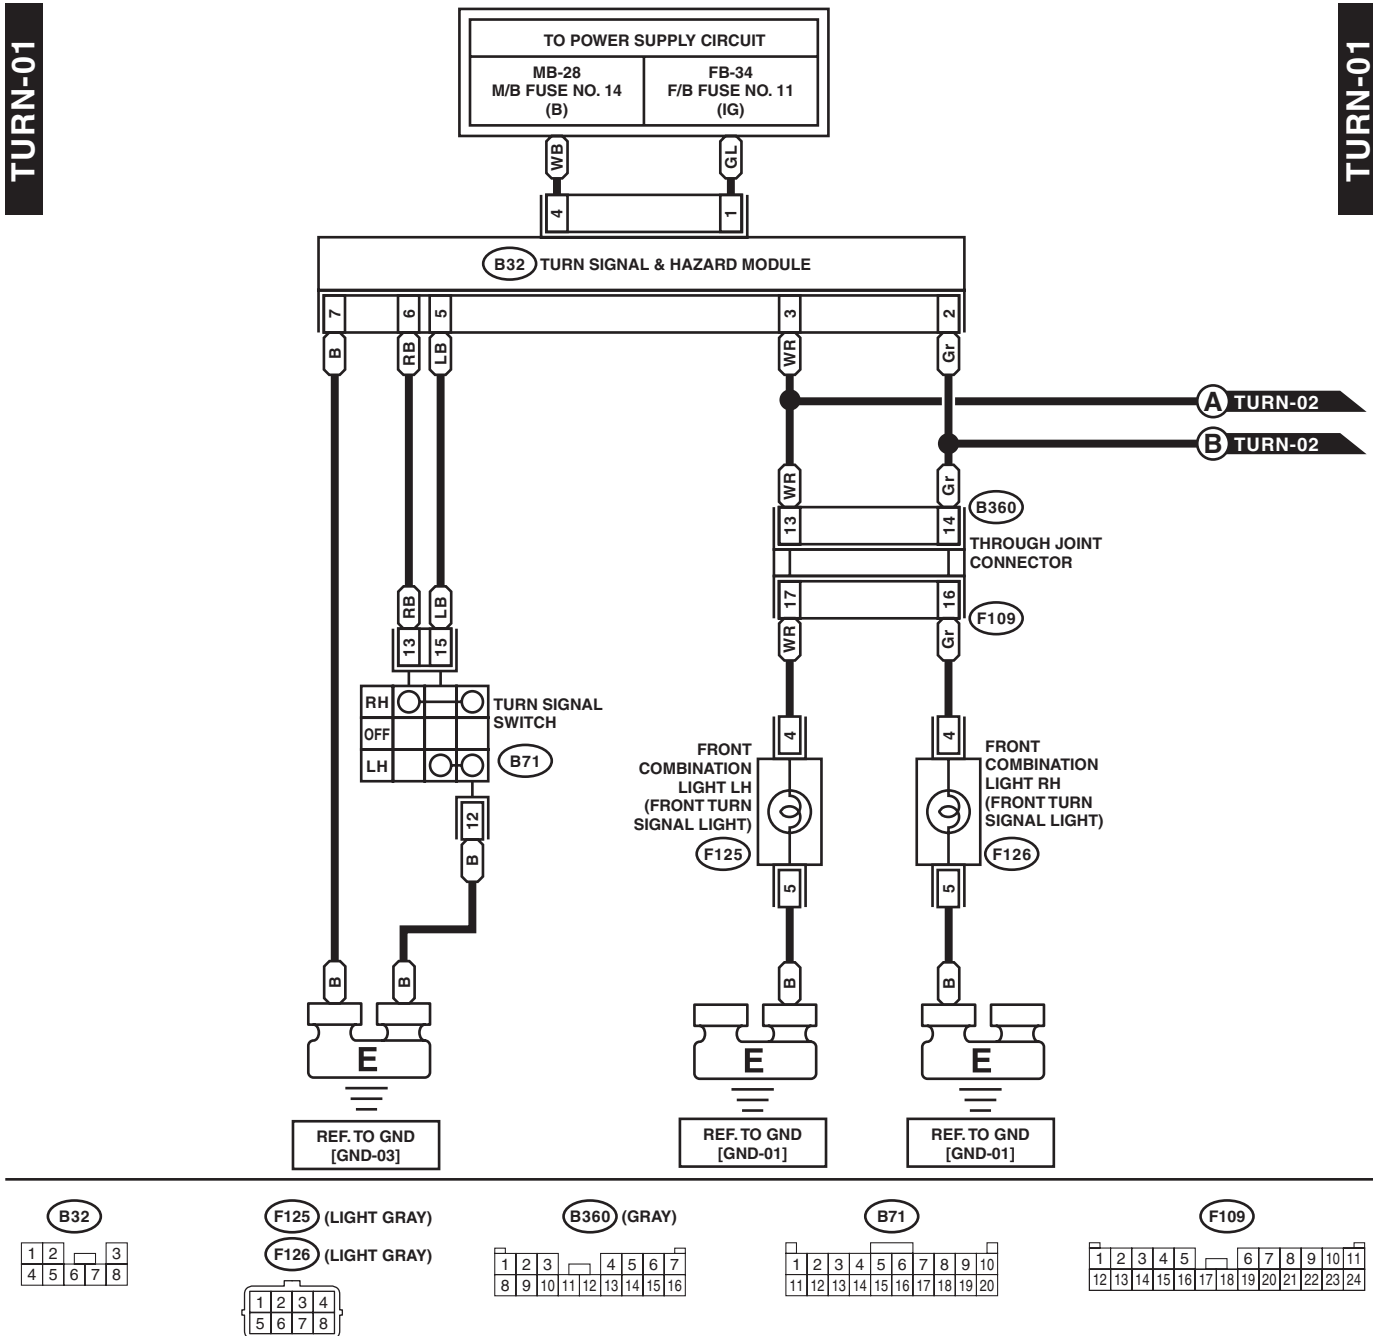

51. Turn Signal Light and Hazard Light System

A: WIRING DIAGRAM

WI-34258

Turn Signal Light and Hazard Light System

WIRING SYSTEM

WI-34259

Turn Signal Light and Hazard Light System

WIRING SYSTEM