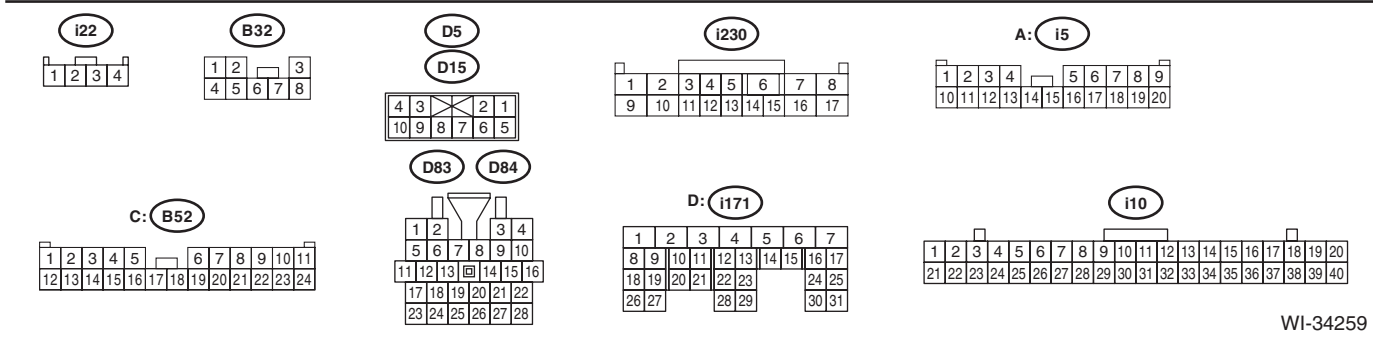

51. Turn Signal Light and Hazard Light System

A: WIRING DIAGRAM

WI-34258

Turn Signal Light and Hazard Light System

WIRING SYSTEM

WI-34259

Turn Signal Light and Hazard Light System

WIRING SYSTEM