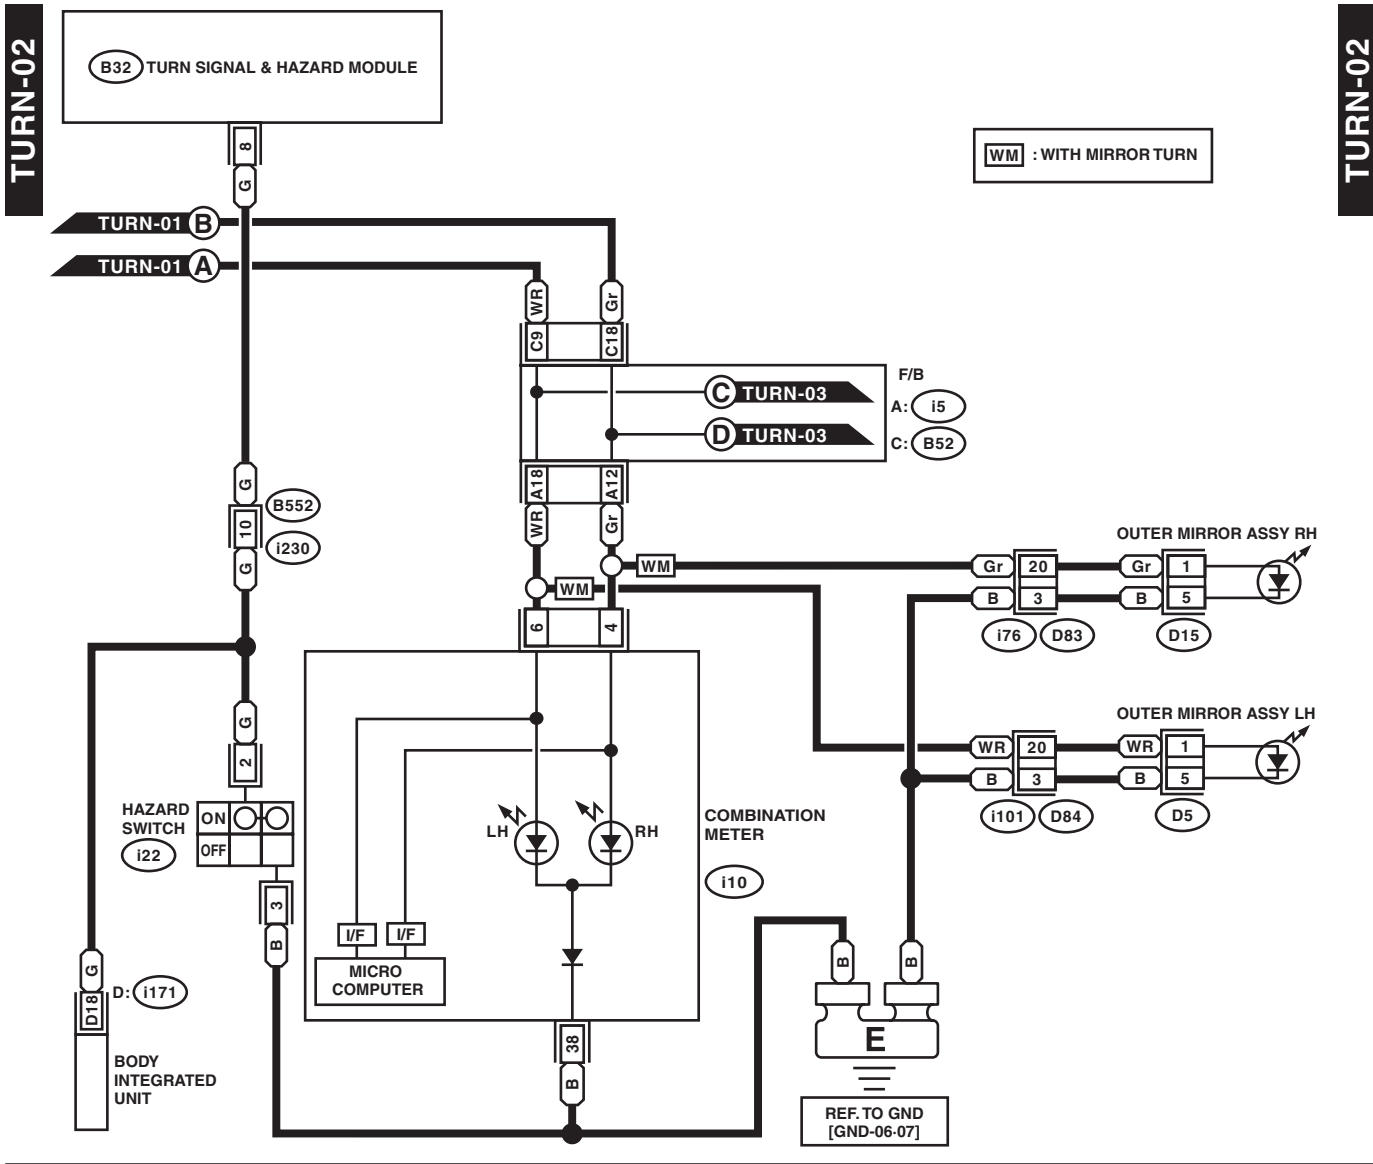

51. Turn Signal Light and Hazard Light System

A: WIRING DIAGRAM

WI-34258

Turn Signal Light and Hazard Light System

WIRING SYSTEM

WI-34259

Turn Signal Light and Hazard Light System

WIRING SYSTEM