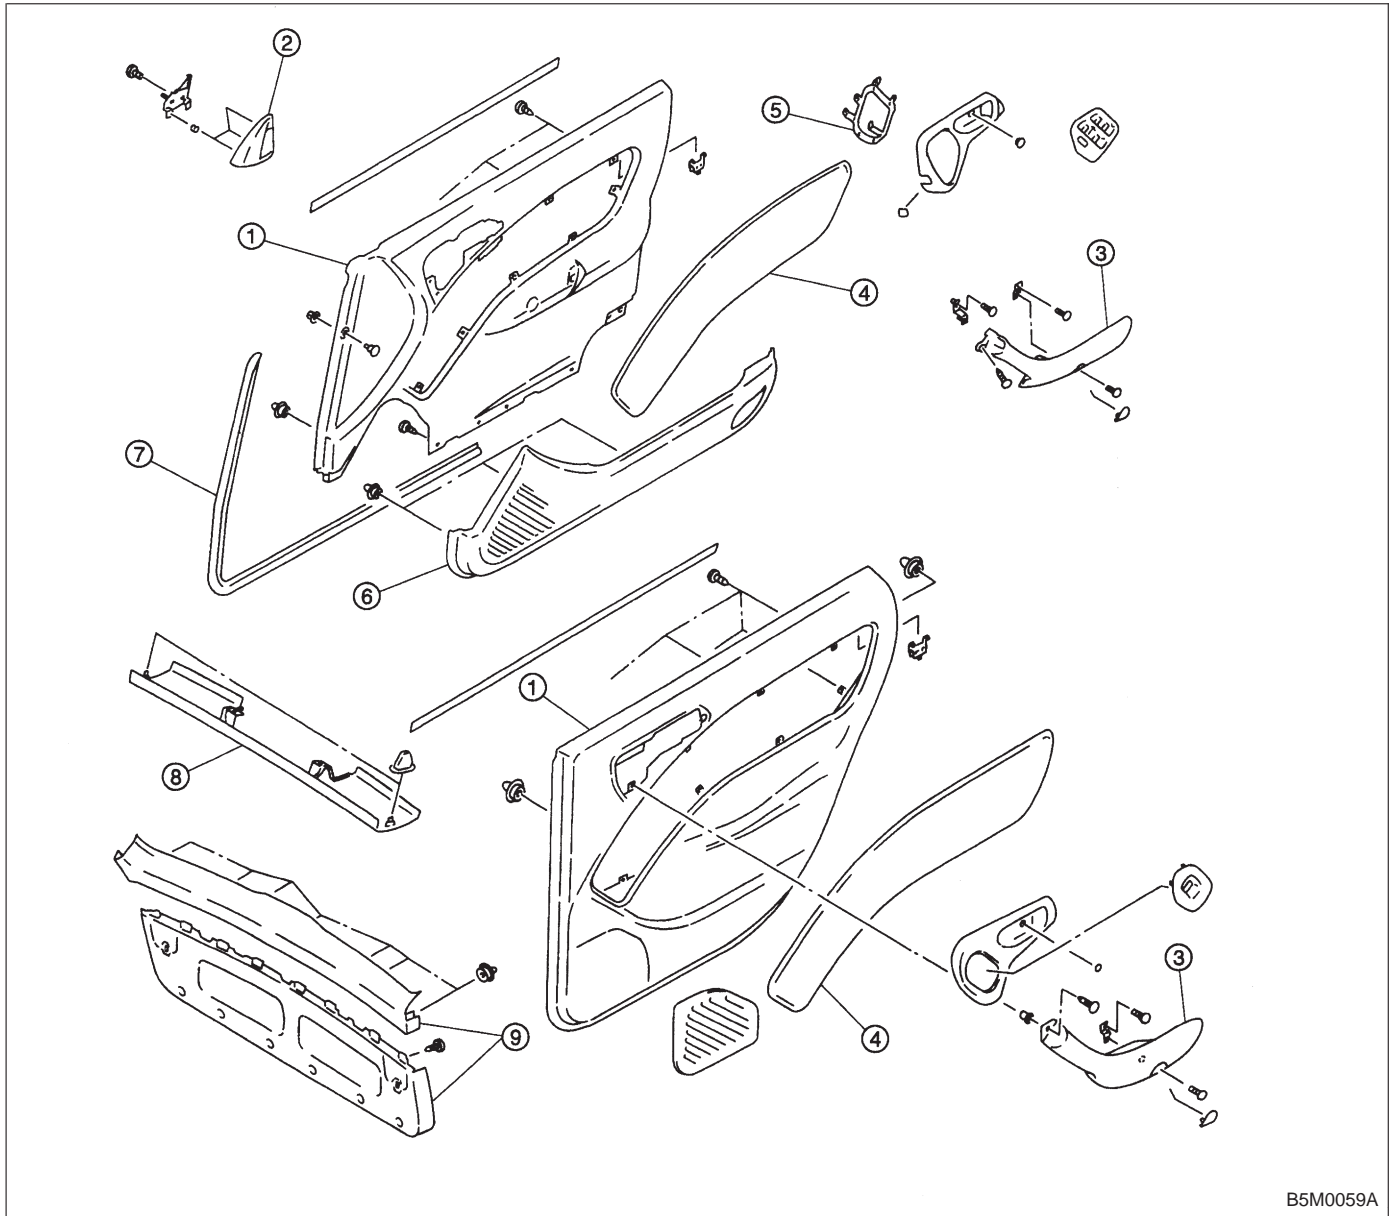

7. Door Trim

B5M0059A

- ① Trim panel
- ② Gusset cover
- ③ Arm rest
- ④ Ornament
- ⑤ Bracket

- ⑥ Pocket
- ⑦ Weatherstrip
- ⑧ Rear gate upper trim
- ⑨ Rear gate lower trim