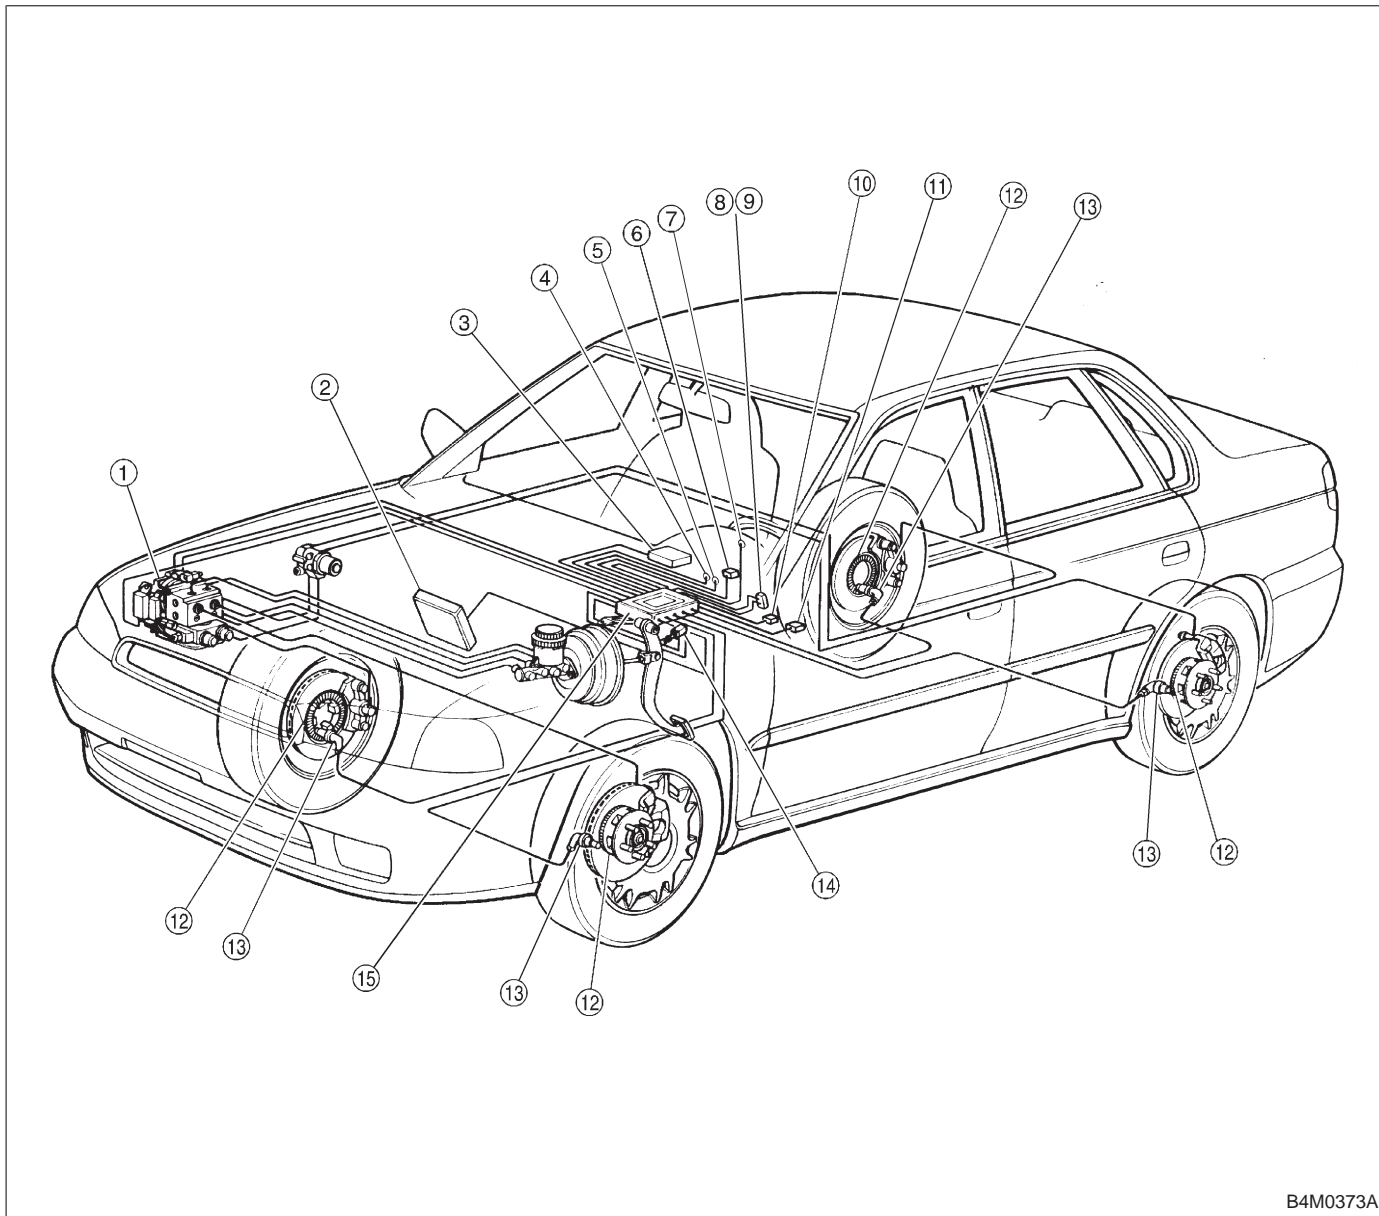

3. Electrical Components Location

B4M0373A

- | | |
|---------------------------------|--------------------------------------------------------------------------------|
| ① Hydraulic control unit | ⑨ TCS OFF switch |
| ② Engine control module | ⑩ Data link connector (for Subaru select monitor) |
| ③ AT control module | ⑪ Data link connector (for Subaru select monitor and OBD-II general scan tool) |
| ④ TCS warning light | ⑫ Tone wheel |
| ⑤ ABS warning light | ⑬ ABS sensor |
| ⑥ Diagnosis connector | ⑭ Stroke sensor |
| ⑦ TCS operating indicator light | ⑮ ABS/TCS control module |
| ⑧ TCS OFF indicator light | |