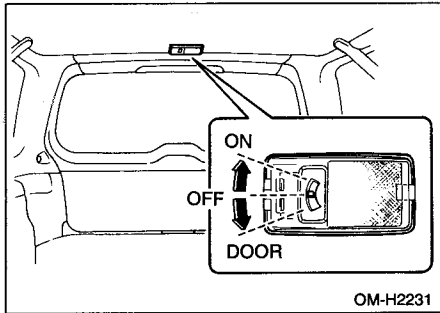

When leaving the vehicle, make sure the light is turned off to avoid battery discharge.

### **Luggage area light (Wagon only)**

The luggage area light switch has three positions:

**ON:** The light stays on continuously.

**DOOR:** The light comes on only when the rear gate is opened.

**OFF:** The light stays off.