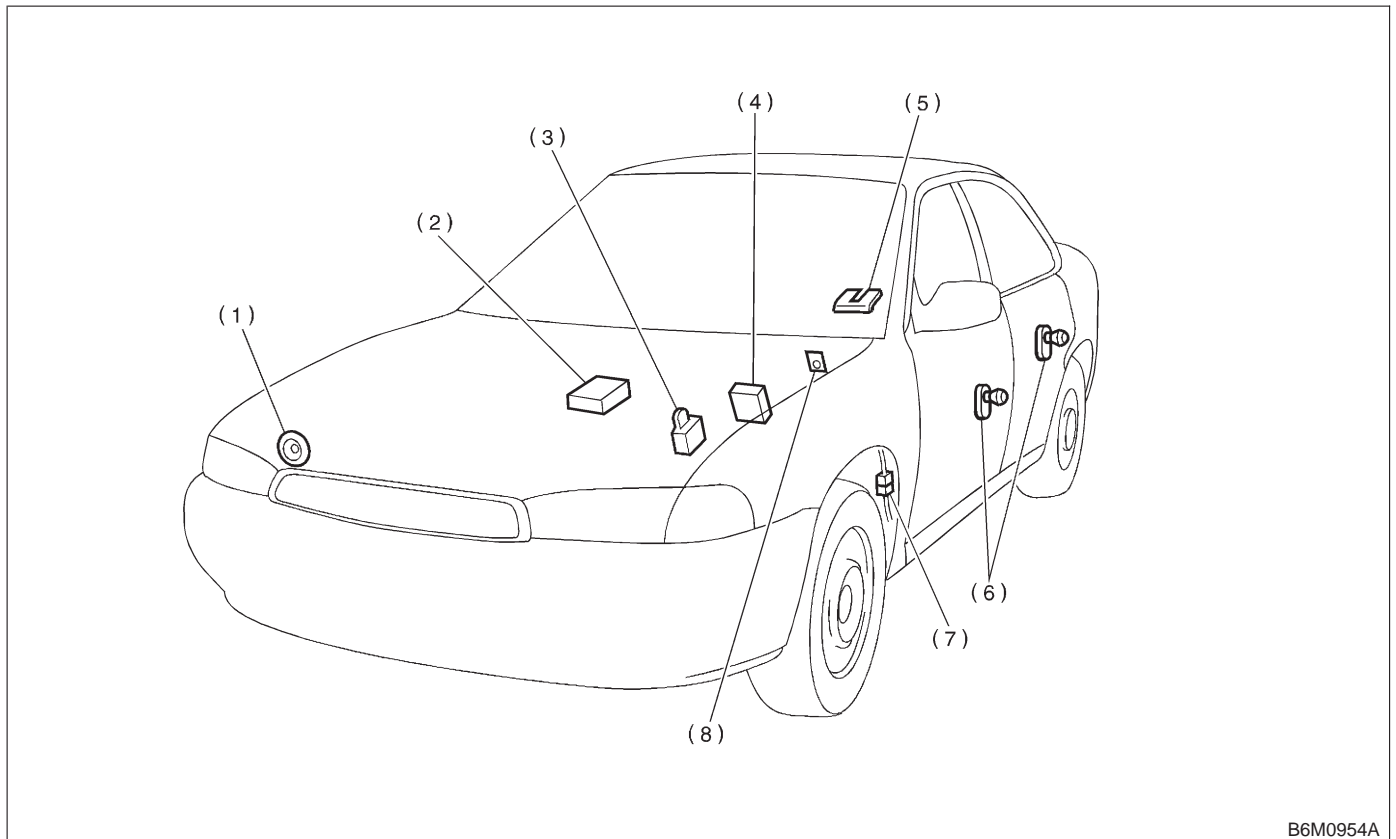

6-2d [T300] BODY ELECTRICAL SYSTEM (SECURITY SYSTEM)

3. Electrical Components Location

3. Electrical Components Location

B6M0954A

- | | | |
|-----------------------------|------------------------------------|------------------------------|
| (1) Horn | (4) Keyless entry control module | (7) Passive arm connector |
| (2) Security control module | (5) Rear gate latch switch (Wagon) | (8) Security indicator light |
| (3) Interrupt relay | (6) Door switch | |