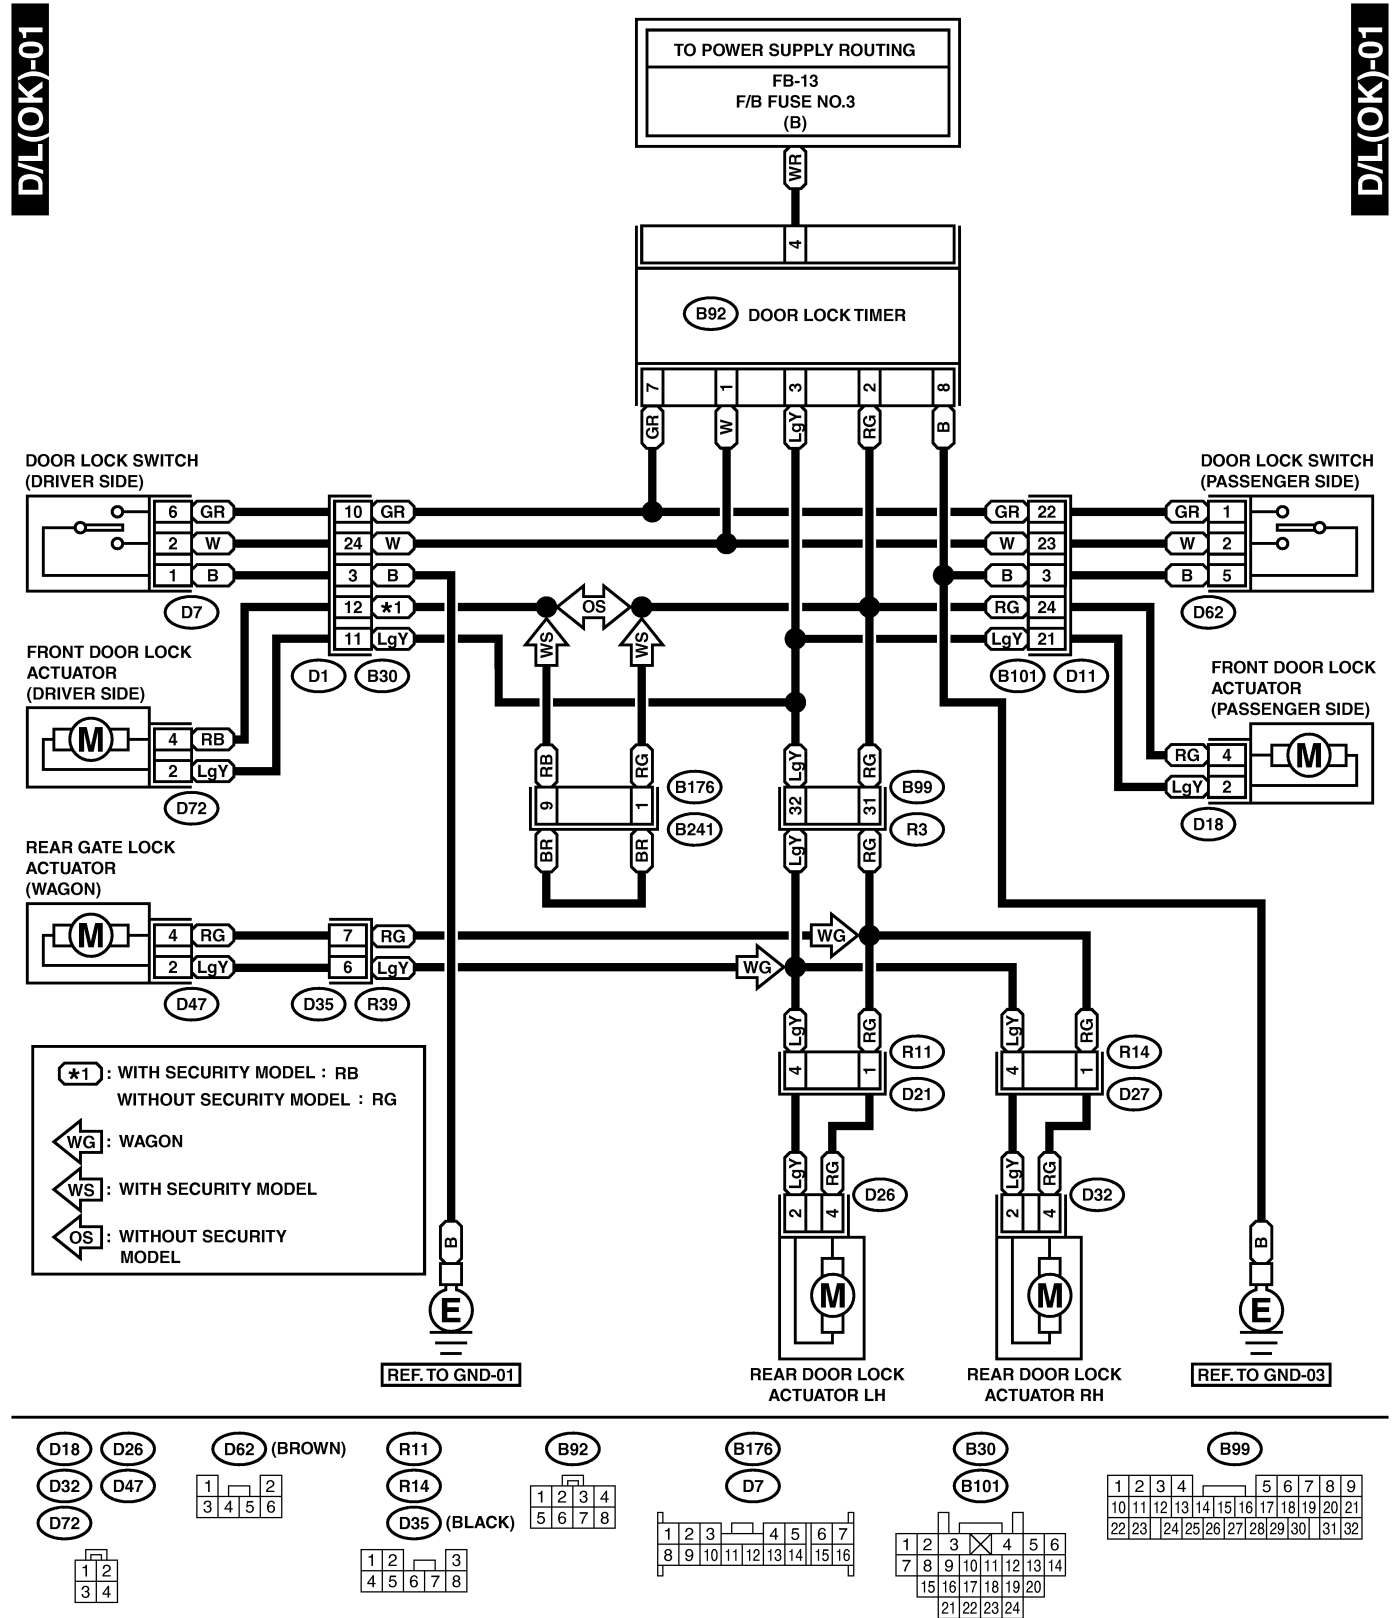

DOOR LOCK SYSTEM

Wiring System

16. Door Lock System S903490

A: SCHEMATIC S903490A21

1. WITHOUT KEYLESS ENTRY MODEL S903490A2103

DOOR LOCK SYSTEM

Wiring System

2. WITH KEYLESS ENTRY MODEL S903490A2104

D/L(WK)-01

D/L(WK)-01