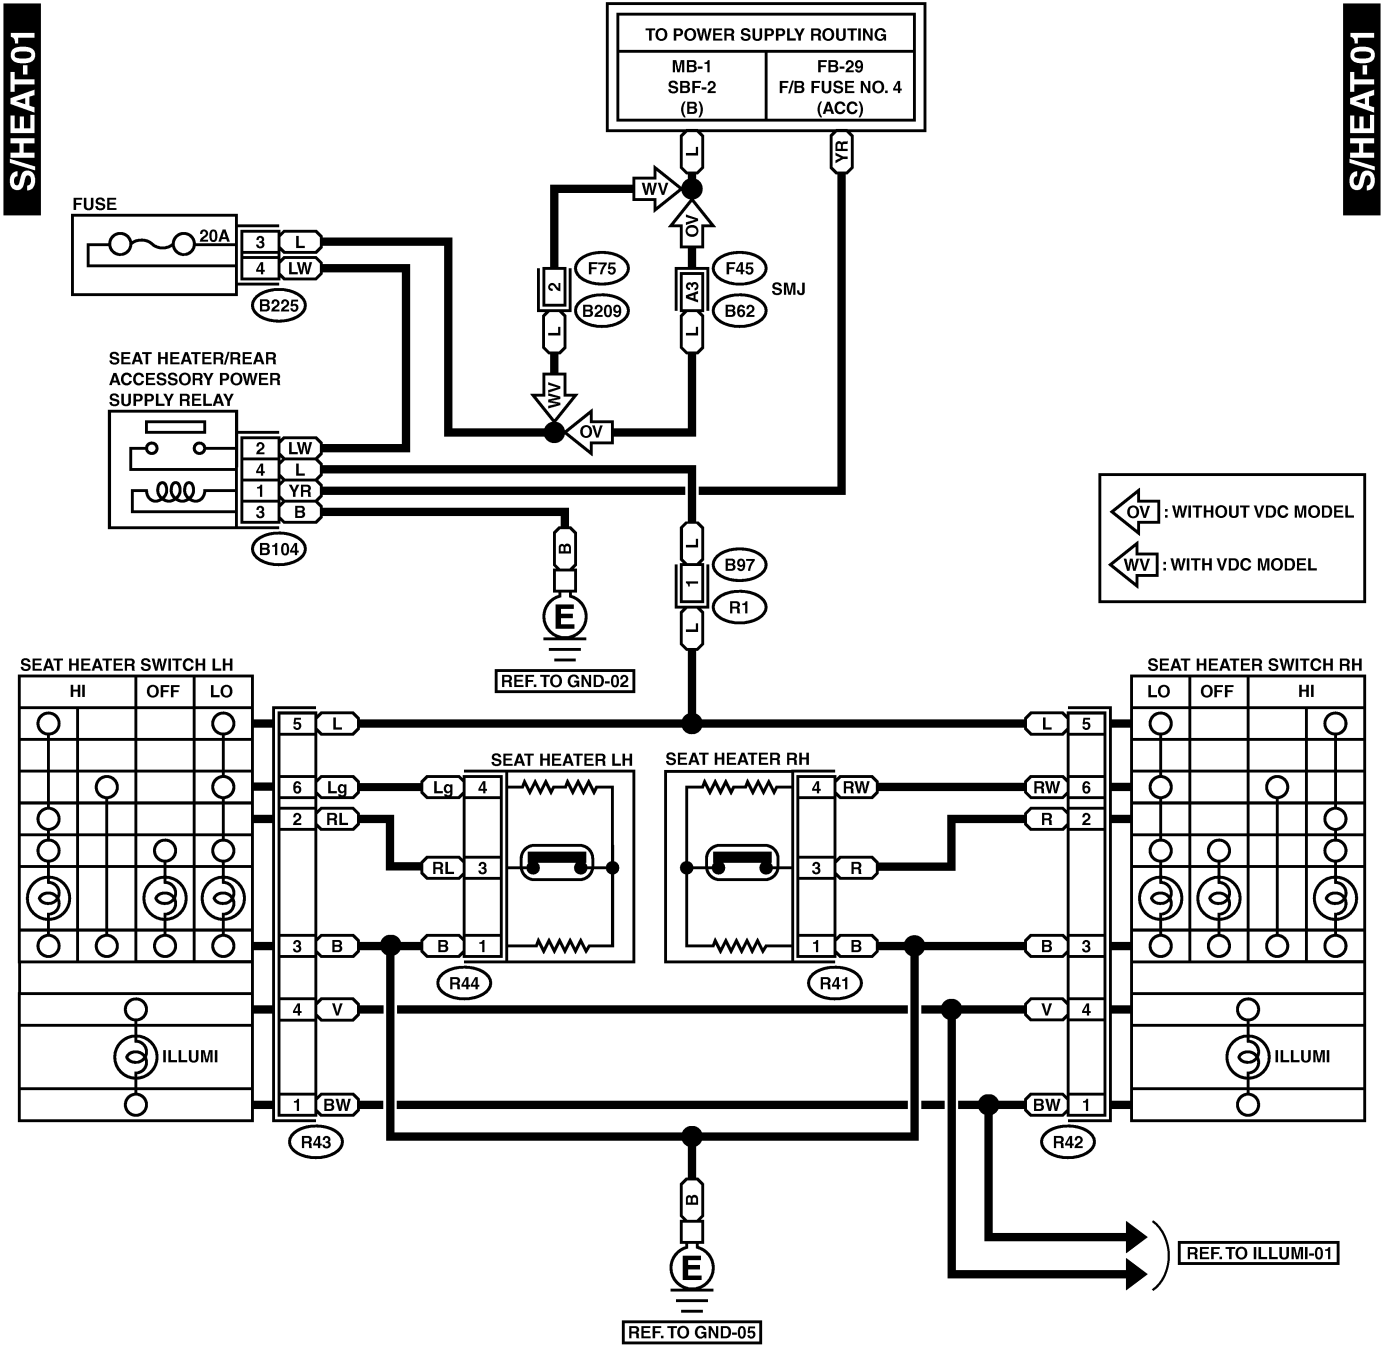

SEAT HEATER SYSTEM

Wiring System

41. Seat Heater System S903462

A: SCHEMATIC S903462A21

RELAY BLOCK (BLACK)

MEMO: