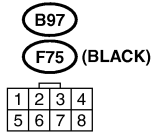

SEAT HEATER SYSTEM

Wiring System

41. Seat Heater System S903462

A: SCHEMATIC S903462A21

RELAY BLOCK (BLACK)

MEMO: