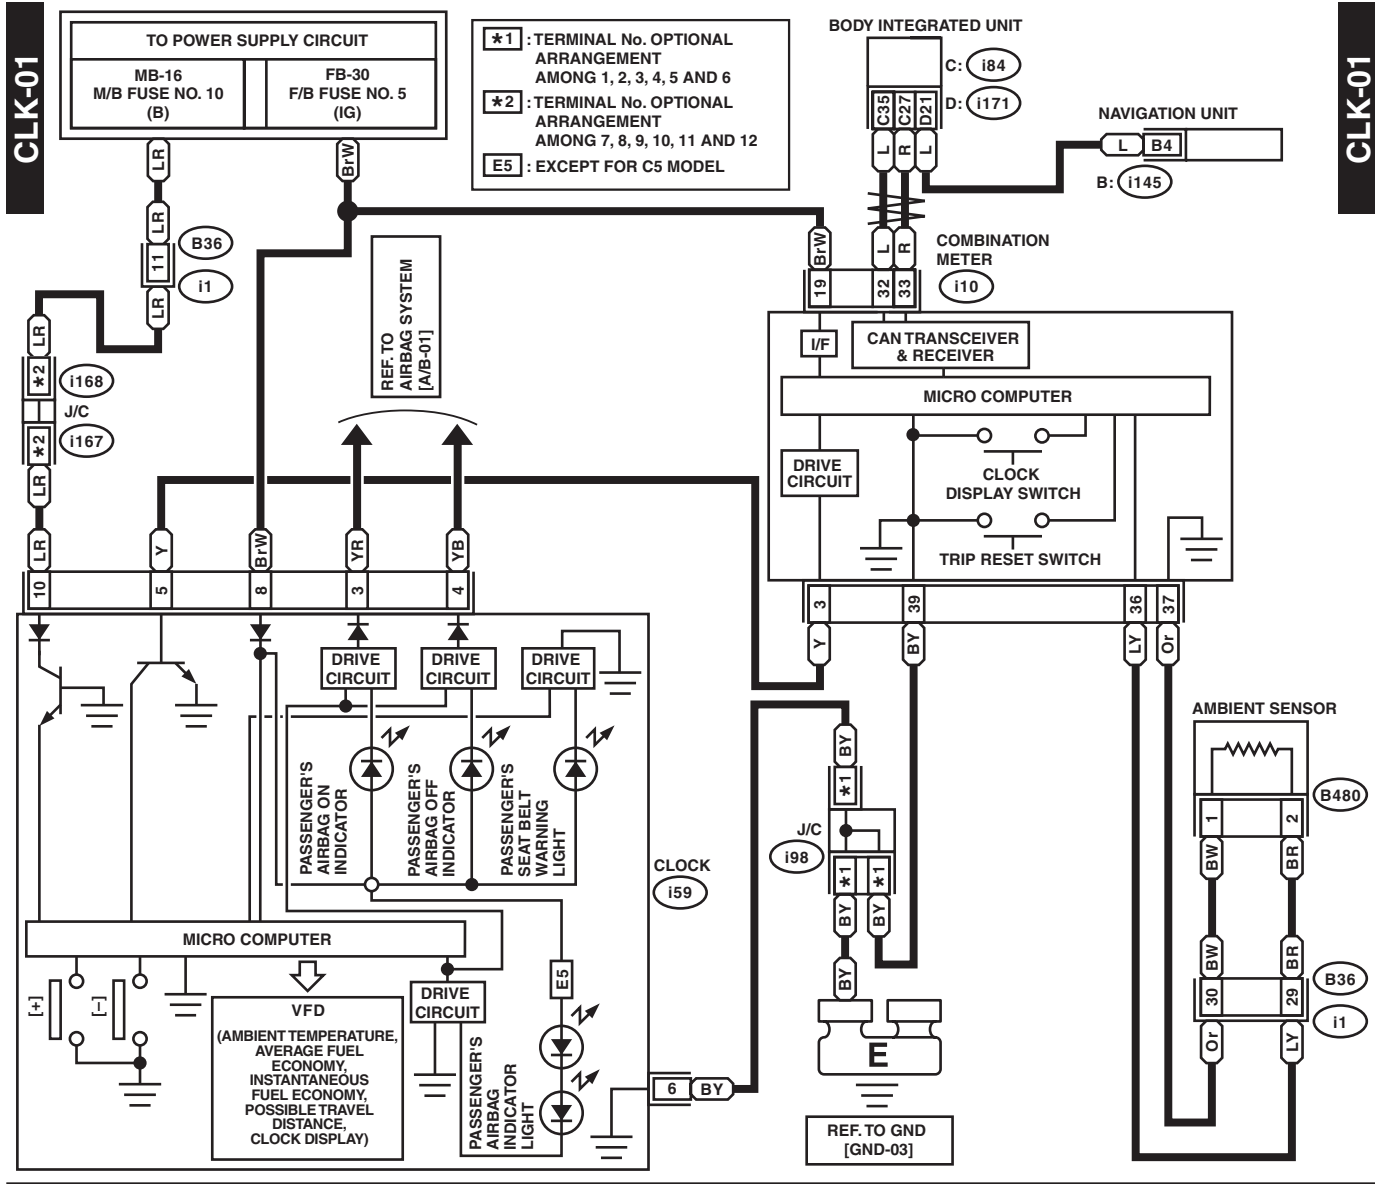

Clock System

WIRING SYSTEM

14.Clock System

A: WIRING DIAGRAM

***1** : TERMINAL No. OPTIONAL ARRANGEMENT AMONG 1, 2, 3, 4, 5 AND 6
***2** : TERMINAL No. OPTIONAL ARRANGEMENT AMONG 7, 8, 9, 10, 11 AND 12
E5 : EXCEPT FOR C5 MODEL

CLK-01

CLK-01

WI-25456