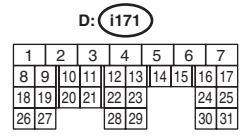

Clock System

WIRING SYSTEM

14.Clock System

A: WIRING DIAGRAM

*1 : TERMINAL No. OPTIONAL ARRANGEMENT AMONG 1, 2, 3, 4, 5 AND 6
*2 : TERMINAL No. OPTIONAL ARRANGEMENT AMONG 7, 8, 9, 10, 11 AND 12
E5 : EXCEPT FOR C5 MODEL

CLK-01

CLK-01

WI-25456