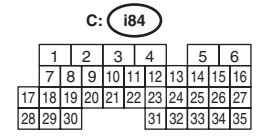

Clock System

WIRING SYSTEM

14.Clock System

A: WIRING DIAGRAM

*1 : TERMINAL No. OPTIONAL ARRANGEMENT AMONG 1, 2, 3, 4, 5 AND 6
*2 : TERMINAL No. OPTIONAL ARRANGEMENT AMONG 7, 8, 9, 10, 11 AND 12
E5 : EXCEPT FOR C5 MODEL

CLK-01

CLK-01

WI-25456