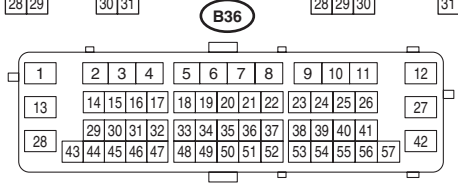

Clock System

WIRING SYSTEM

14.Clock System

A: WIRING DIAGRAM

*1 : TERMINAL No. OPTIONAL ARRANGEMENT AMONG 1, 2, 3, 4, 5 AND 6
*2 : TERMINAL No. OPTIONAL ARRANGEMENT AMONG 7, 8, 9, 10, 11 AND 12
E5 : EXCEPT FOR C5 MODEL

CLK-01

CLK-01

WI-25456