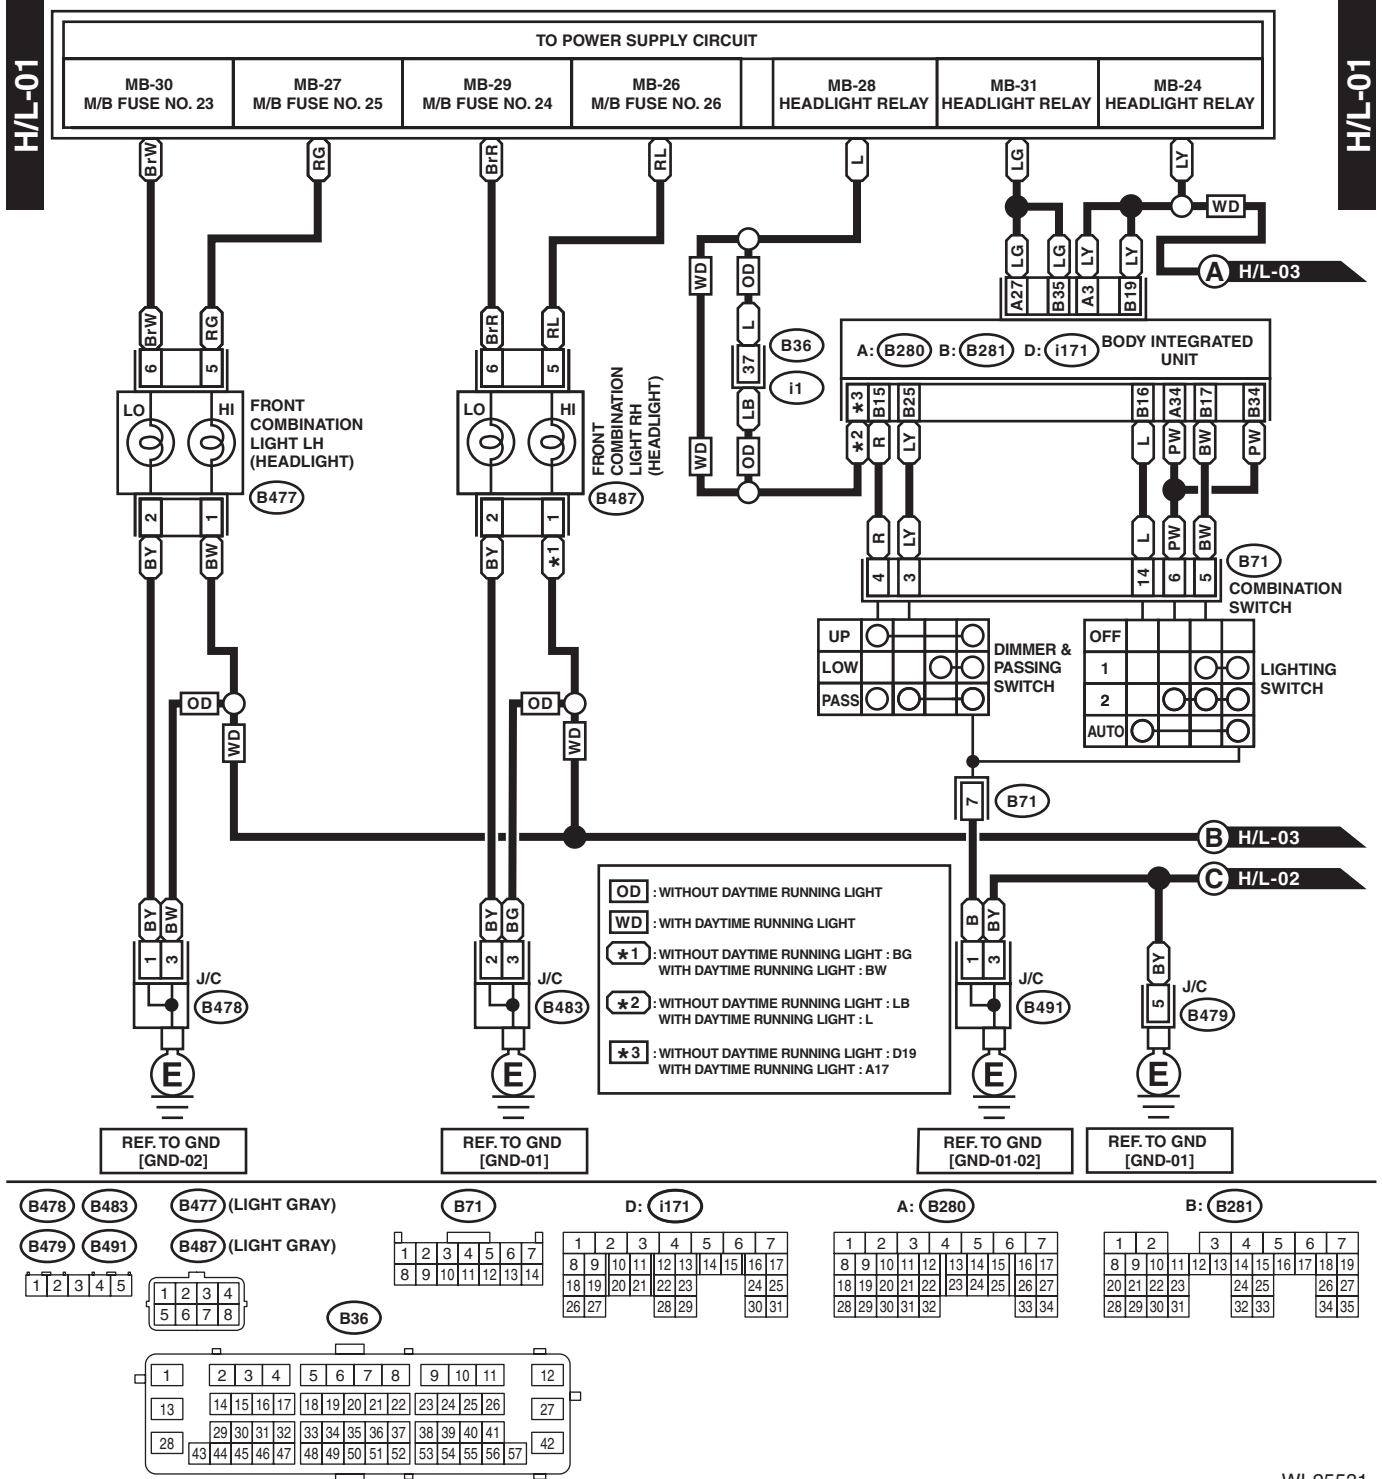

Headlight System

WIRING SYSTEM

24. Headlight System

A: WIRING DIAGRAM

WI-25531

Headlight System

WIRING SYSTEM

WI-25532

Headlight System

WIRING SYSTEM

WI-25533