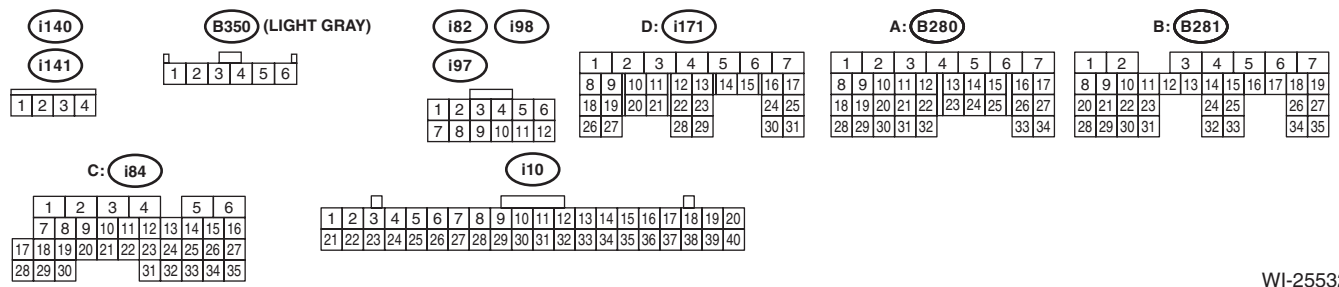

Headlight System

WIRING SYSTEM

24. Headlight System

A: WIRING DIAGRAM

WI-25531

Headlight System

WIRING SYSTEM

WI-25532