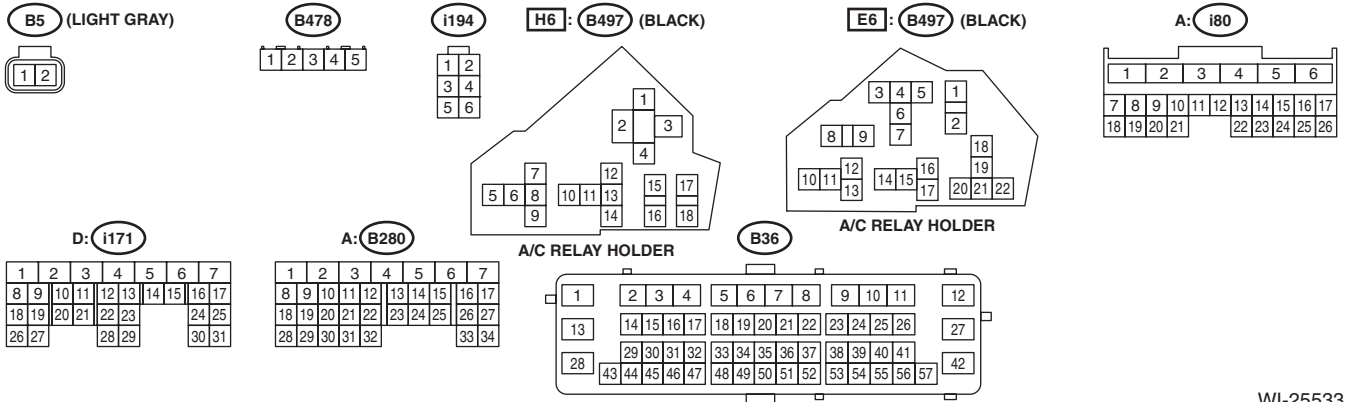

Headlight System

WIRING SYSTEM

WI-25533