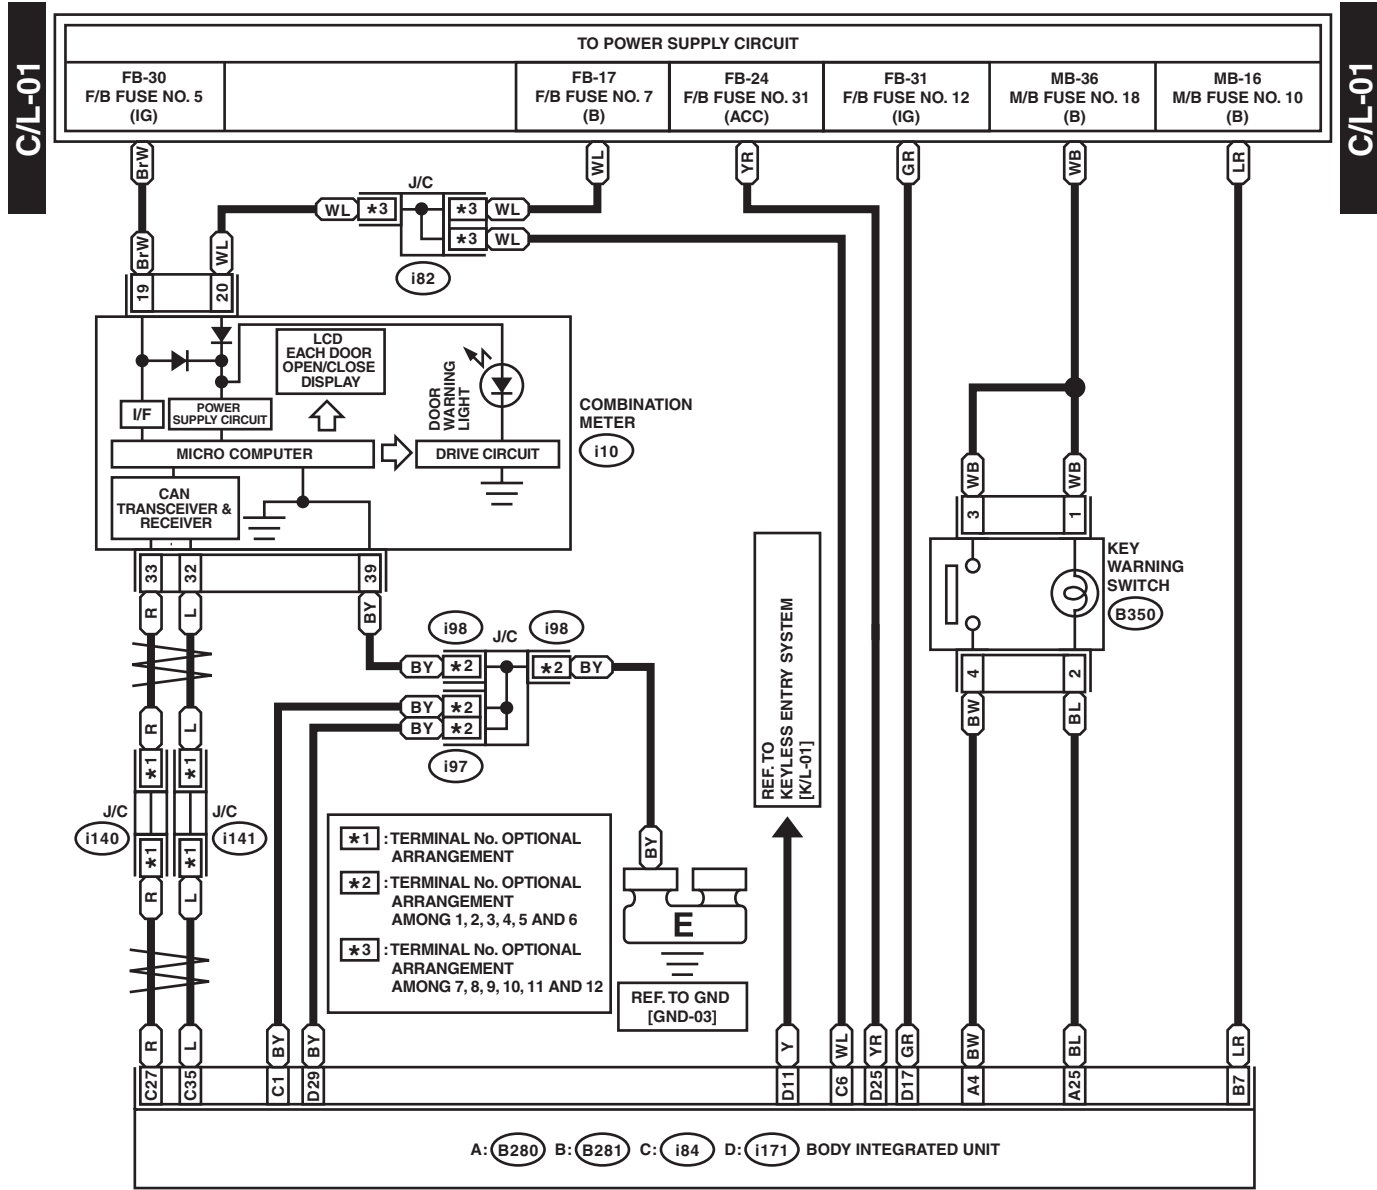

27. Interior Light System

A: WIRING DIAGRAM

WI-25536

Interior Light System

WIRING SYSTEM

B407 (BLACK)

B430 (BLACK)

D: i171

R51

R54

R52

C: i84

R353

i99 i167

i100 i168

i157