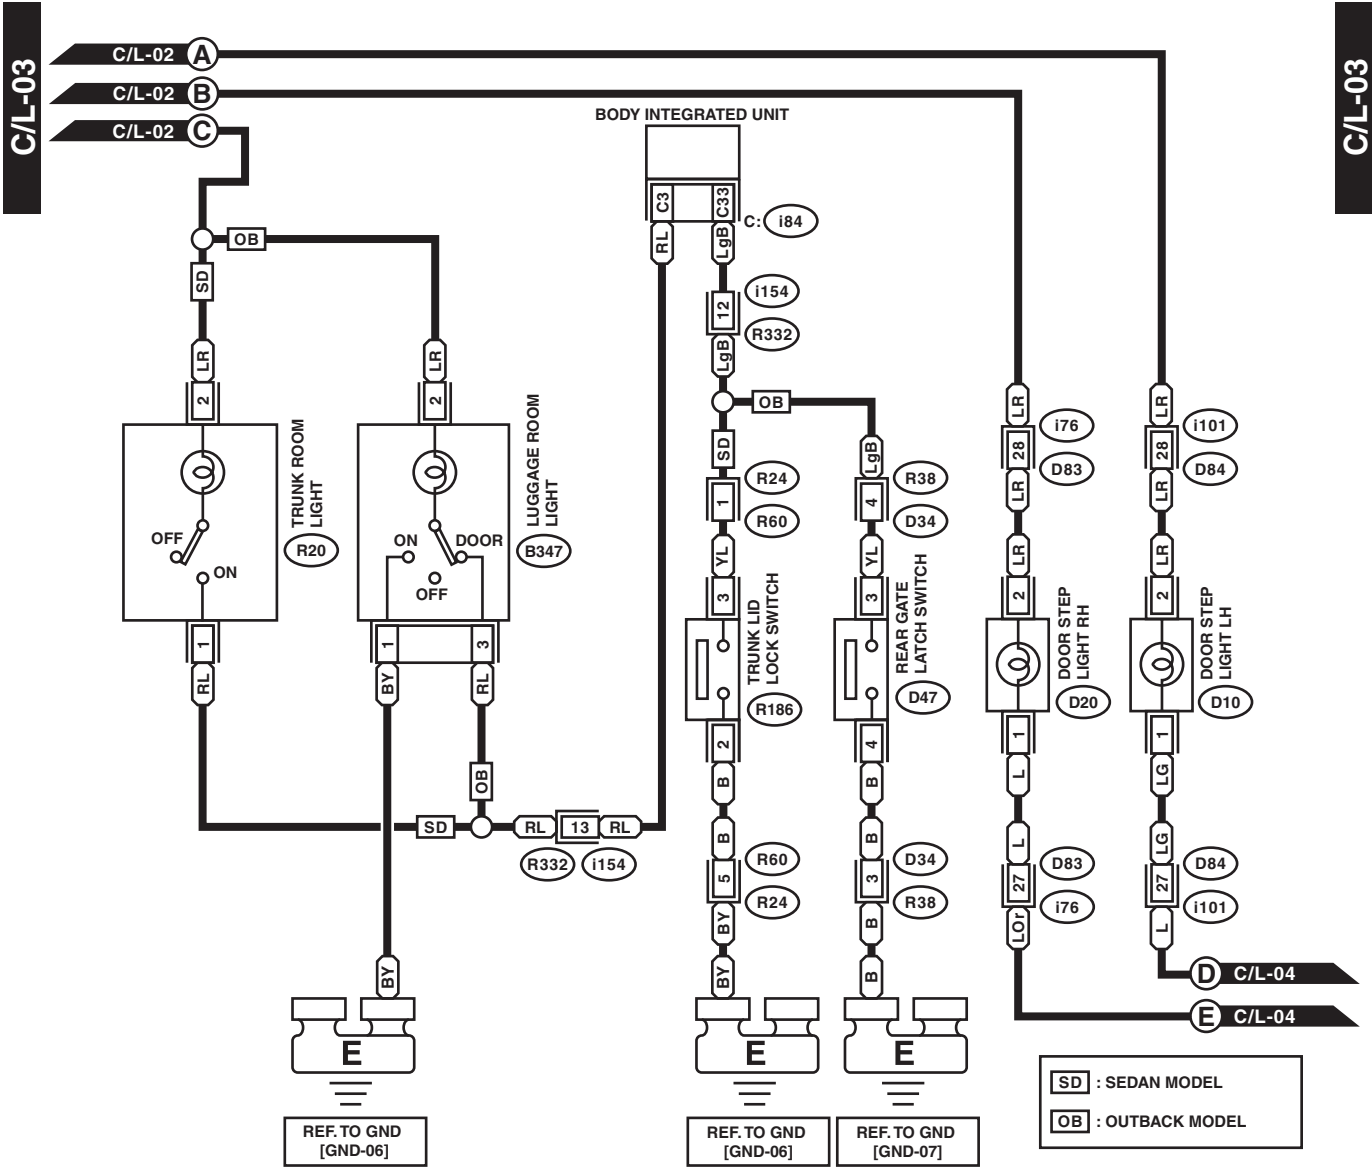

Interior Light System

WIRING SYSTEM

WI-25538