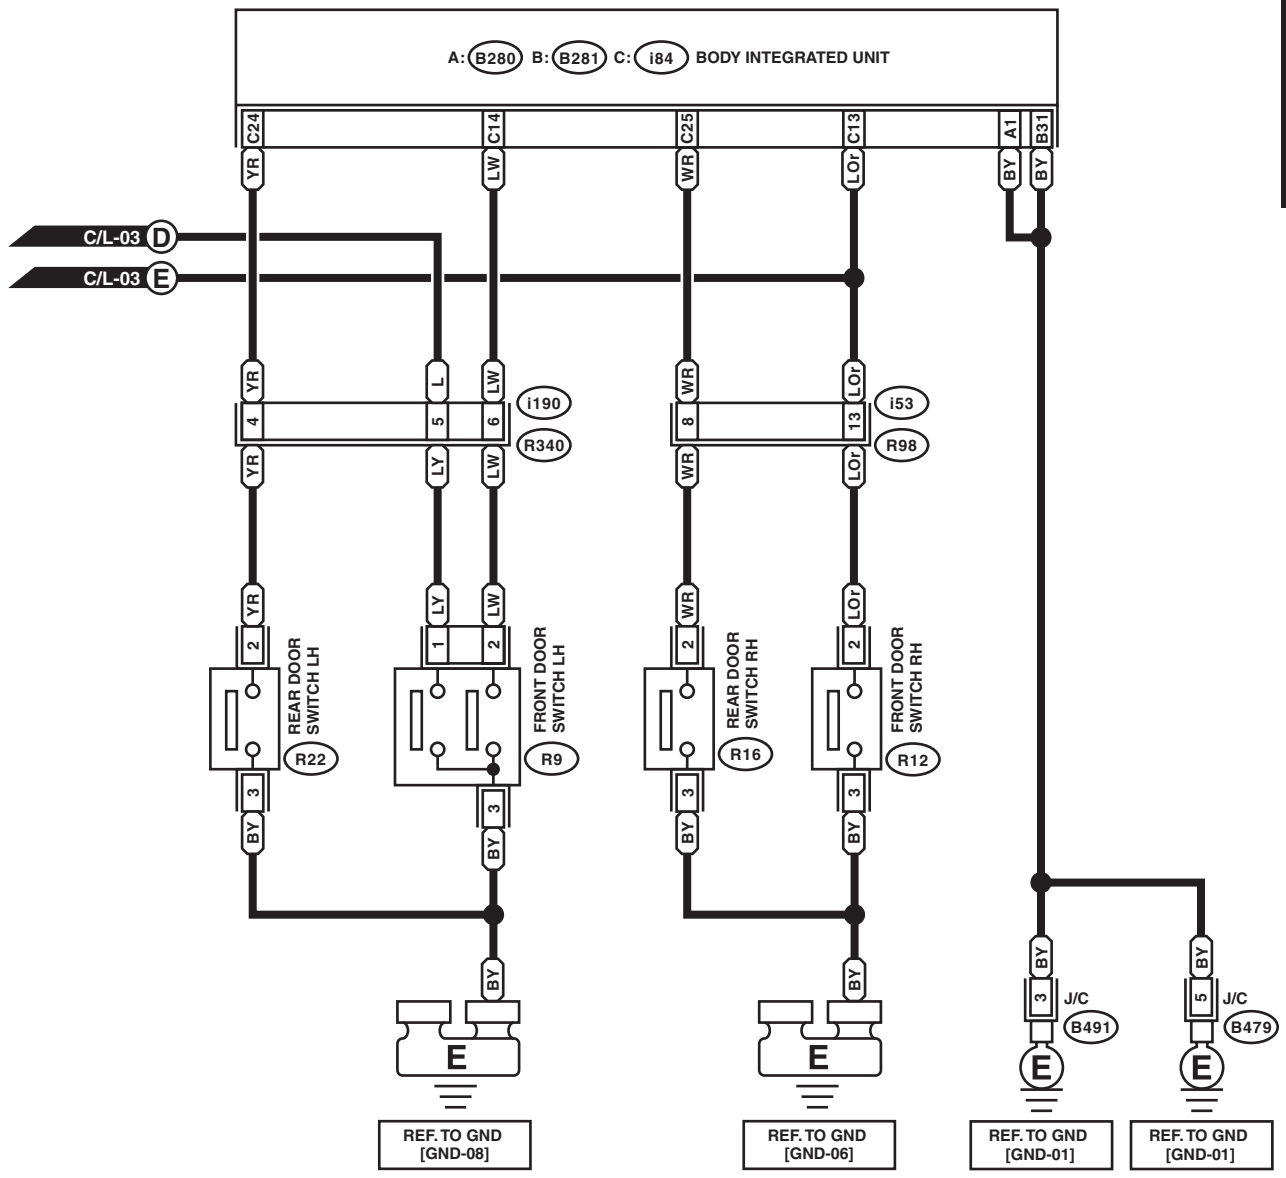

Interior Light System

WIRING SYSTEM

C/L-04

C/L-04

WI-25539