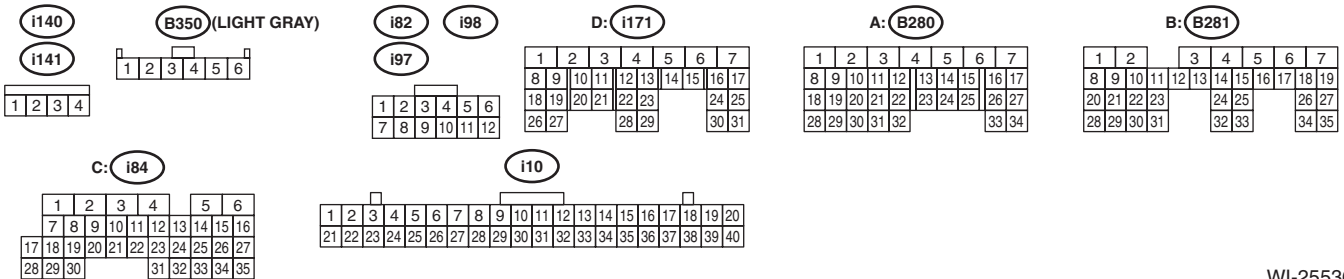

27. Interior Light System

A: WIRING DIAGRAM

WI-25536

Interior Light System

WIRING SYSTEM

B407 (BLACK)

B430 (BLACK)

D: i171

R51

R54

R52

C: i84

R353

i99 i167

i100 i168

i157