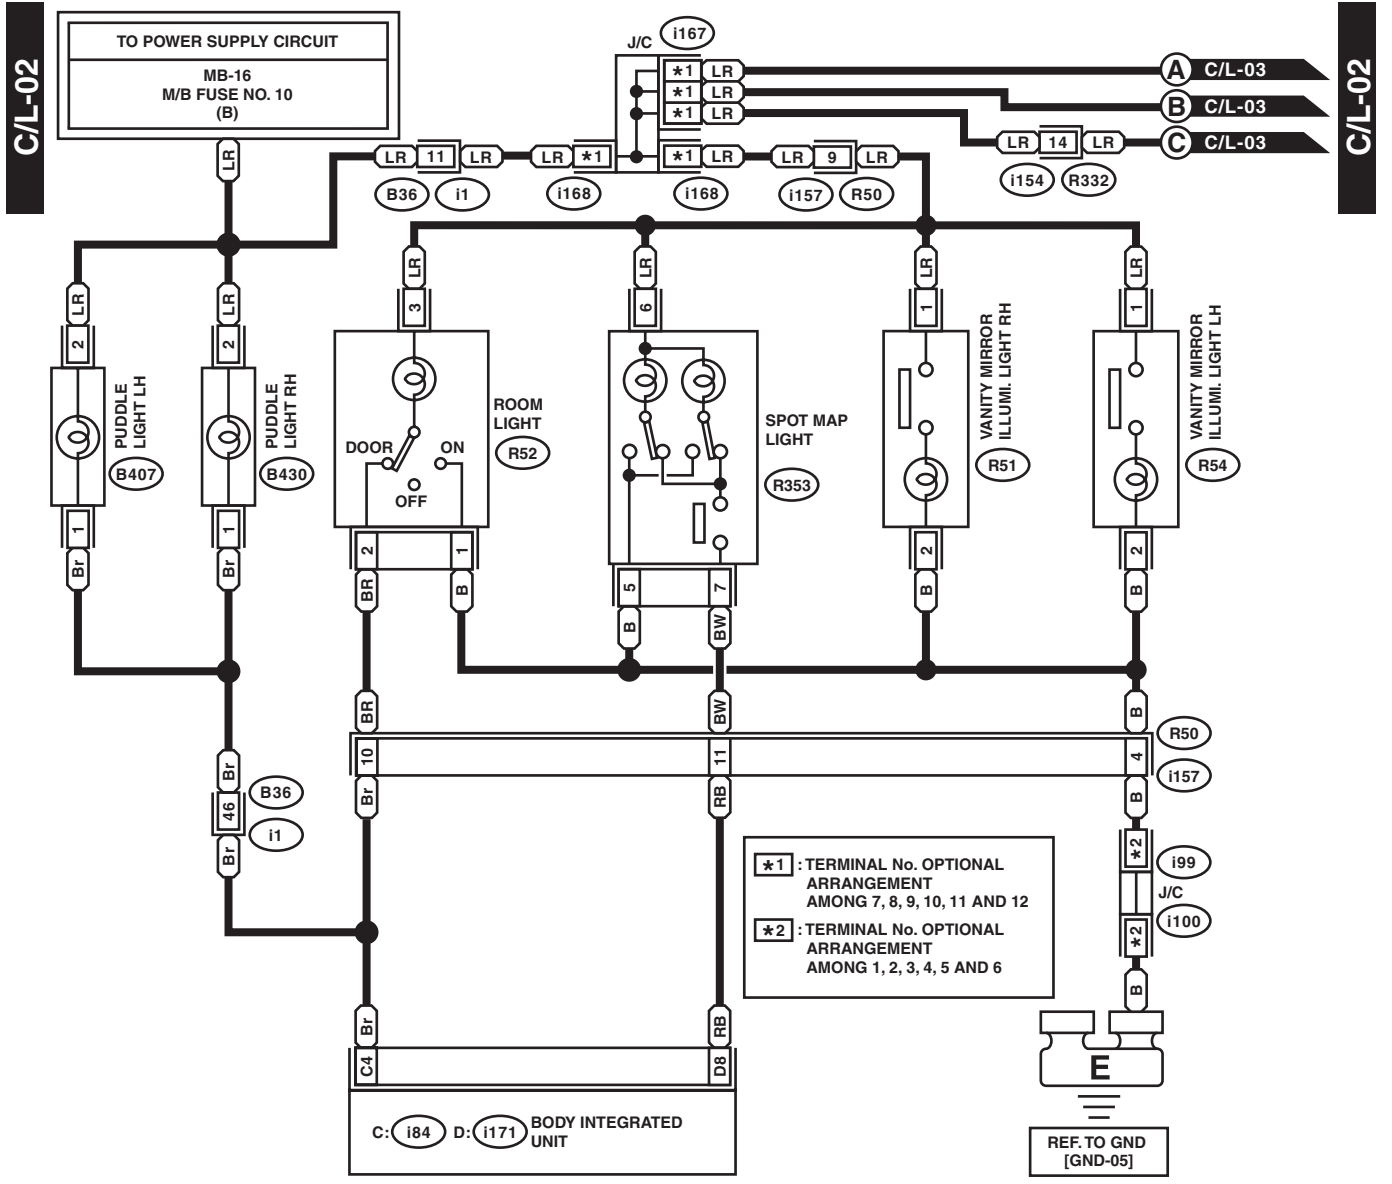

27. Interior Light System

A: WIRING DIAGRAM

WI-25536

Interior Light System

WIRING SYSTEM

B407 (BLACK)

B430 (BLACK)

D: i171

R51

R54

R52

C: i84

R353

i99 i167

i100 i168

i157