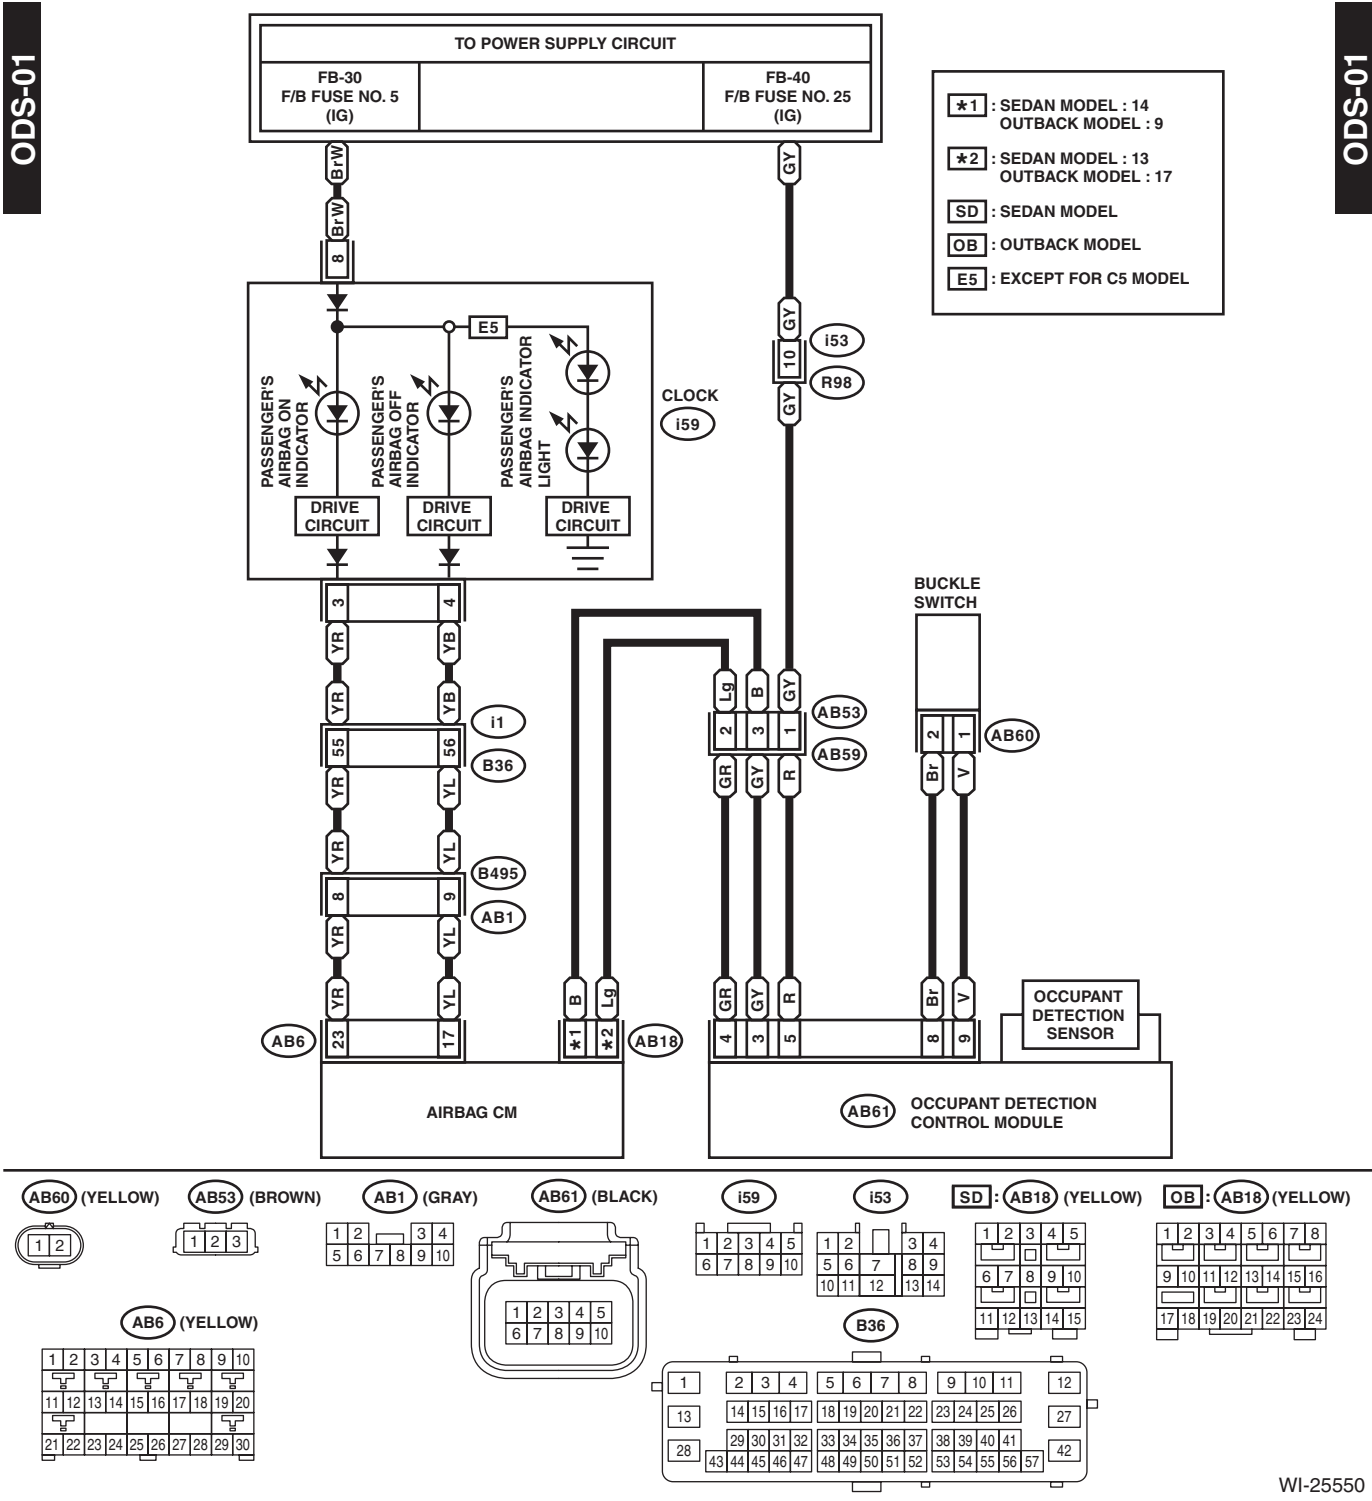

Occupant Detection System

WIRING SYSTEM

30. Occupant Detection System

A: WIRING DIAGRAM

WI-25550