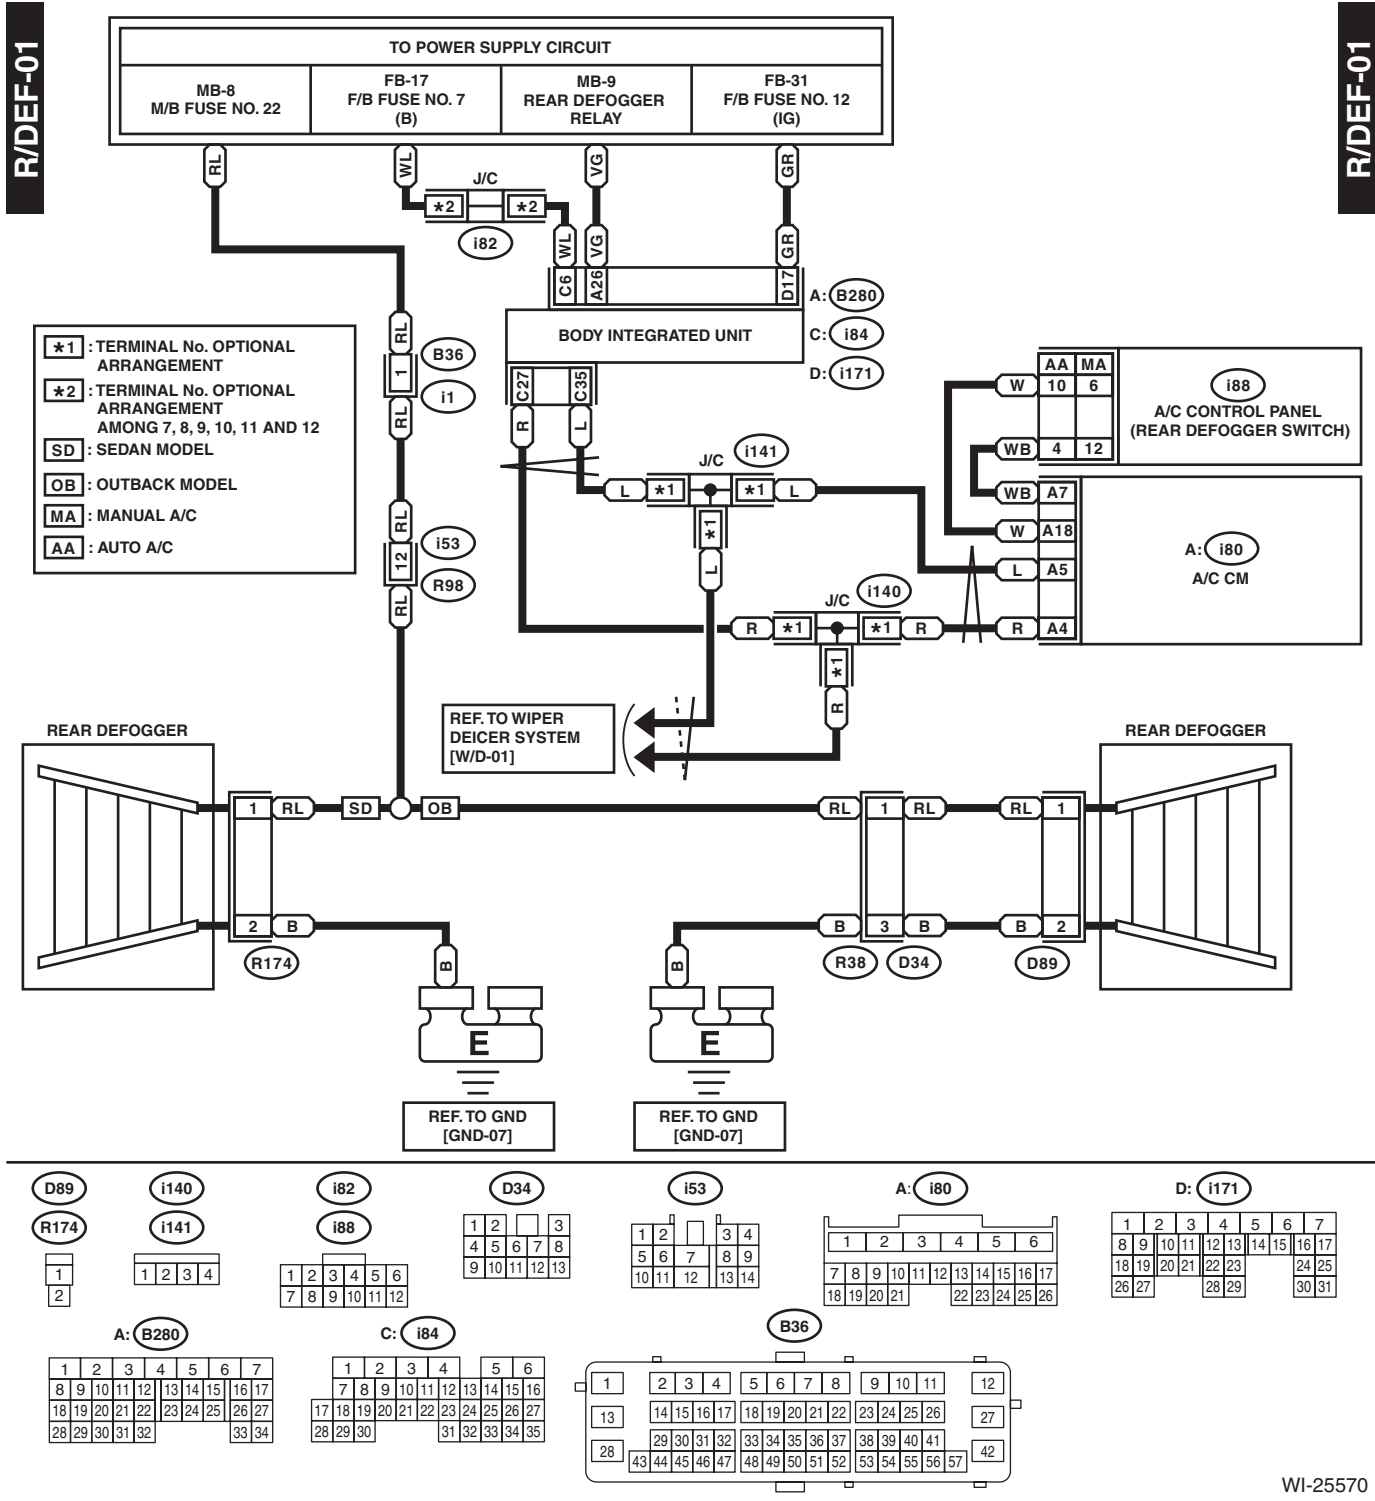

Rear Defogger System

WIRING SYSTEM

37. Rear Defogger System

A: WIRING DIAGRAM

WI-25570