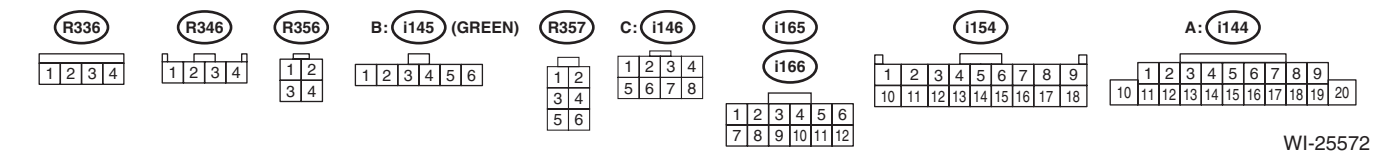

38.Rearview Camera System

A: WIRING DIAGRAM

1. SEDAN MODEL

Rearview Camera System

WIRING SYSTEM

2. OUTBACK MODEL

WI-25572