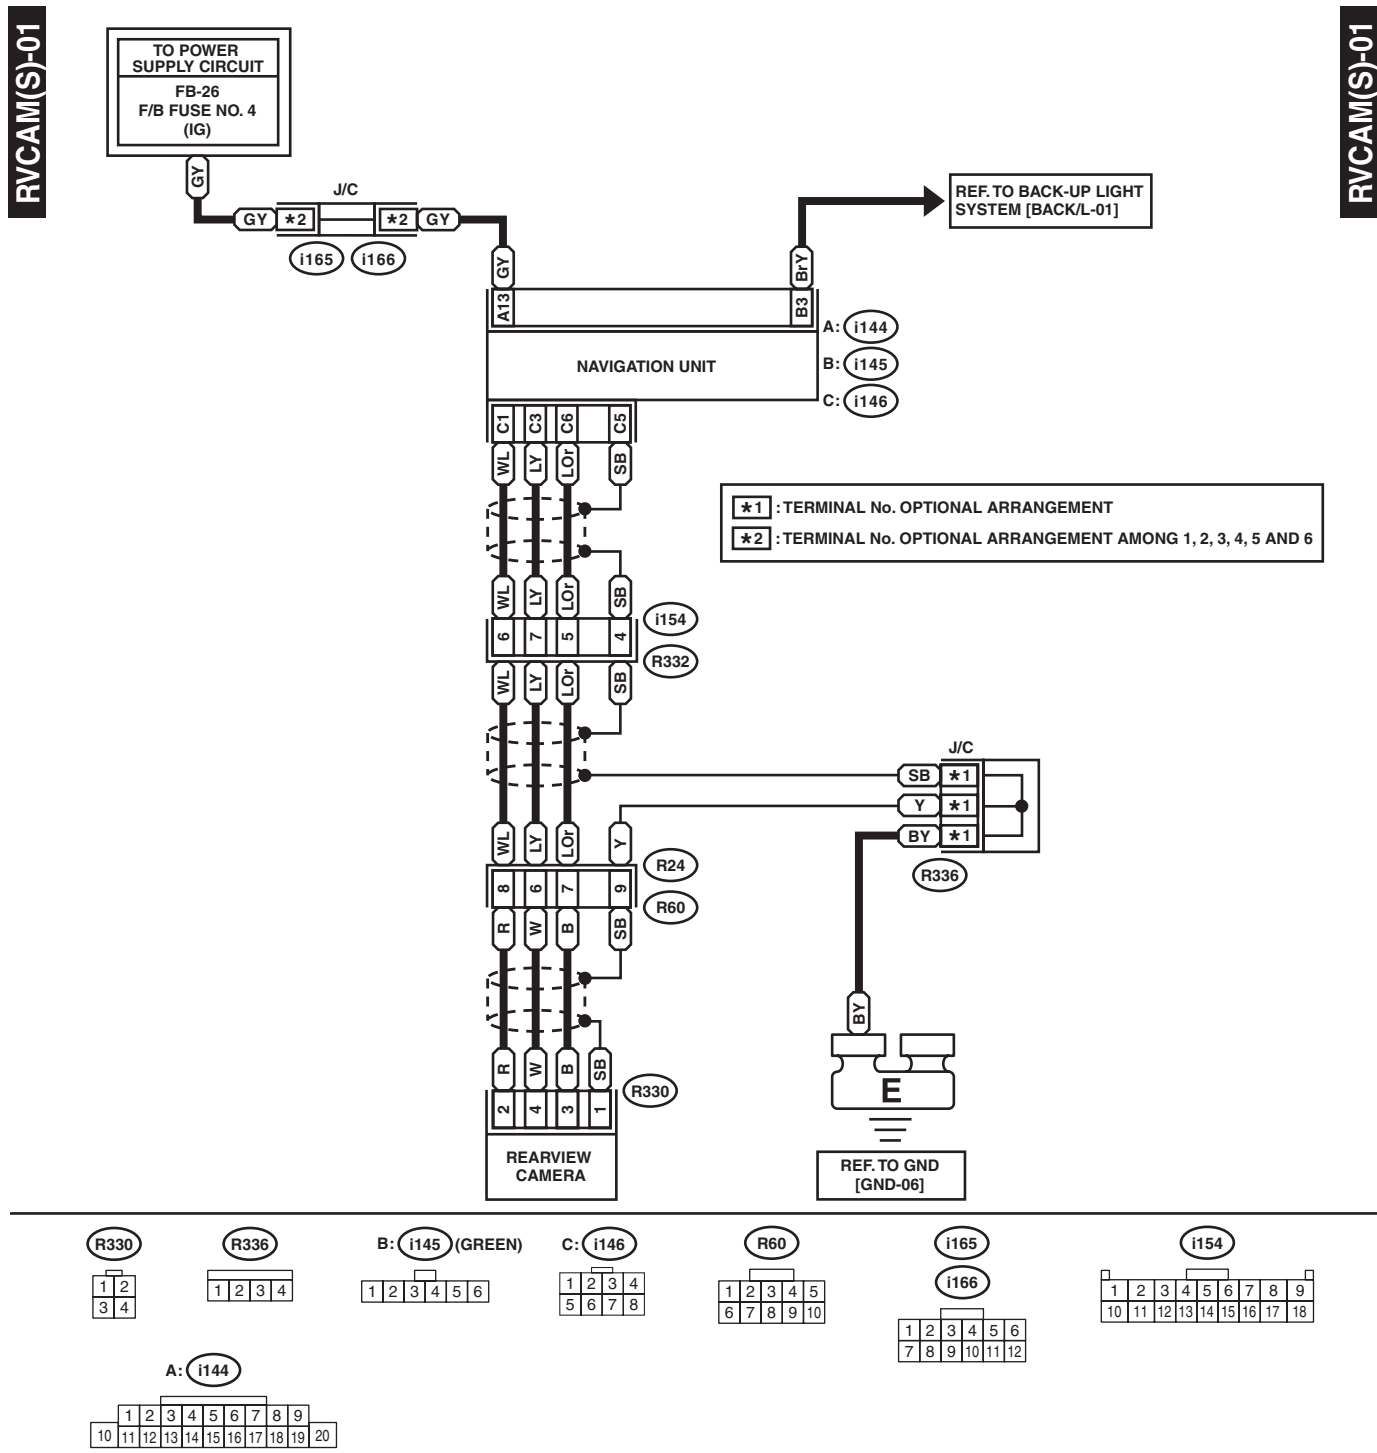

38.Rearview Camera System

A: WIRING DIAGRAM

1. SEDAN MODEL

Rearview Camera System

WIRING SYSTEM

2. OUTBACK MODEL

WI-25572