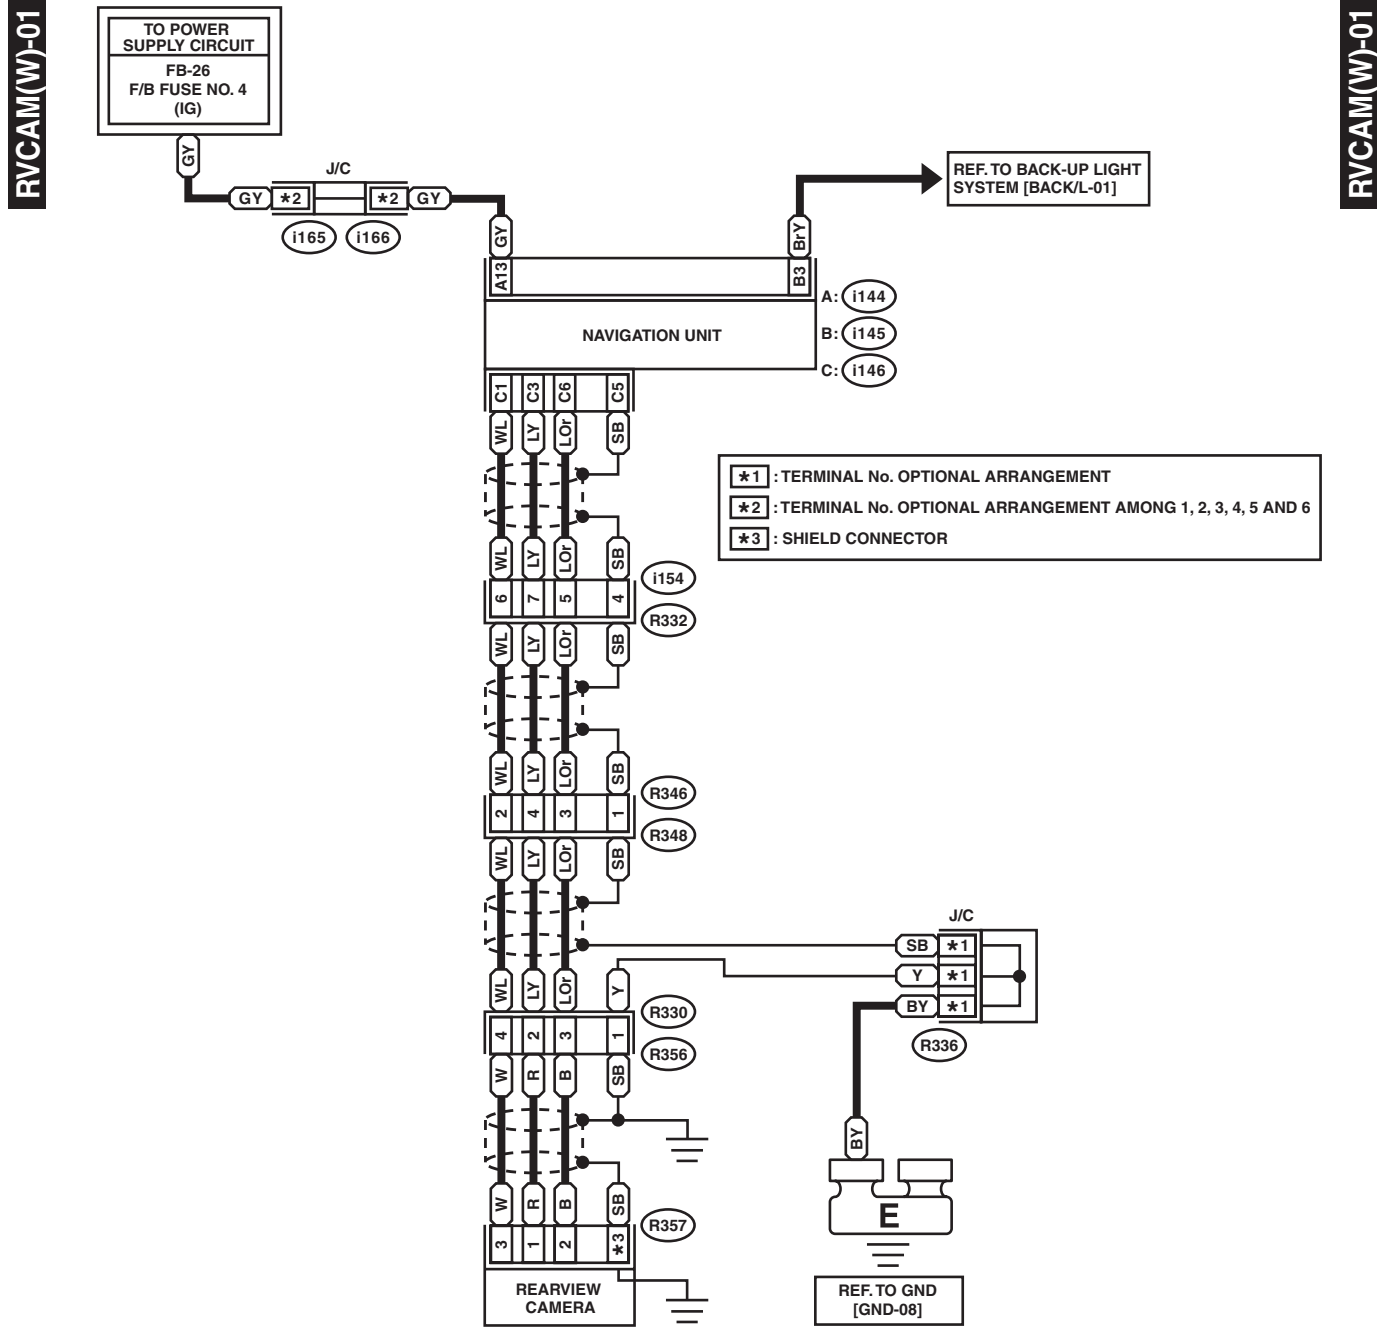

38.Rearview Camera System

A: WIRING DIAGRAM

1. SEDAN MODEL

Rearview Camera System

WIRING SYSTEM

2. OUTBACK MODEL

WI-25572