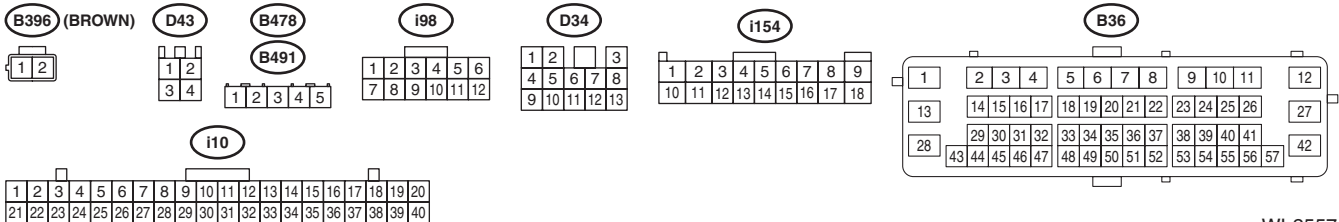

Rear Wiper and Washer System

WIRING SYSTEM

40.Rear Wiper and Washer System

A: WIRING DIAGRAM

WI-25573

Rear Wiper and Washer System

WIRING SYSTEM

WI-25574