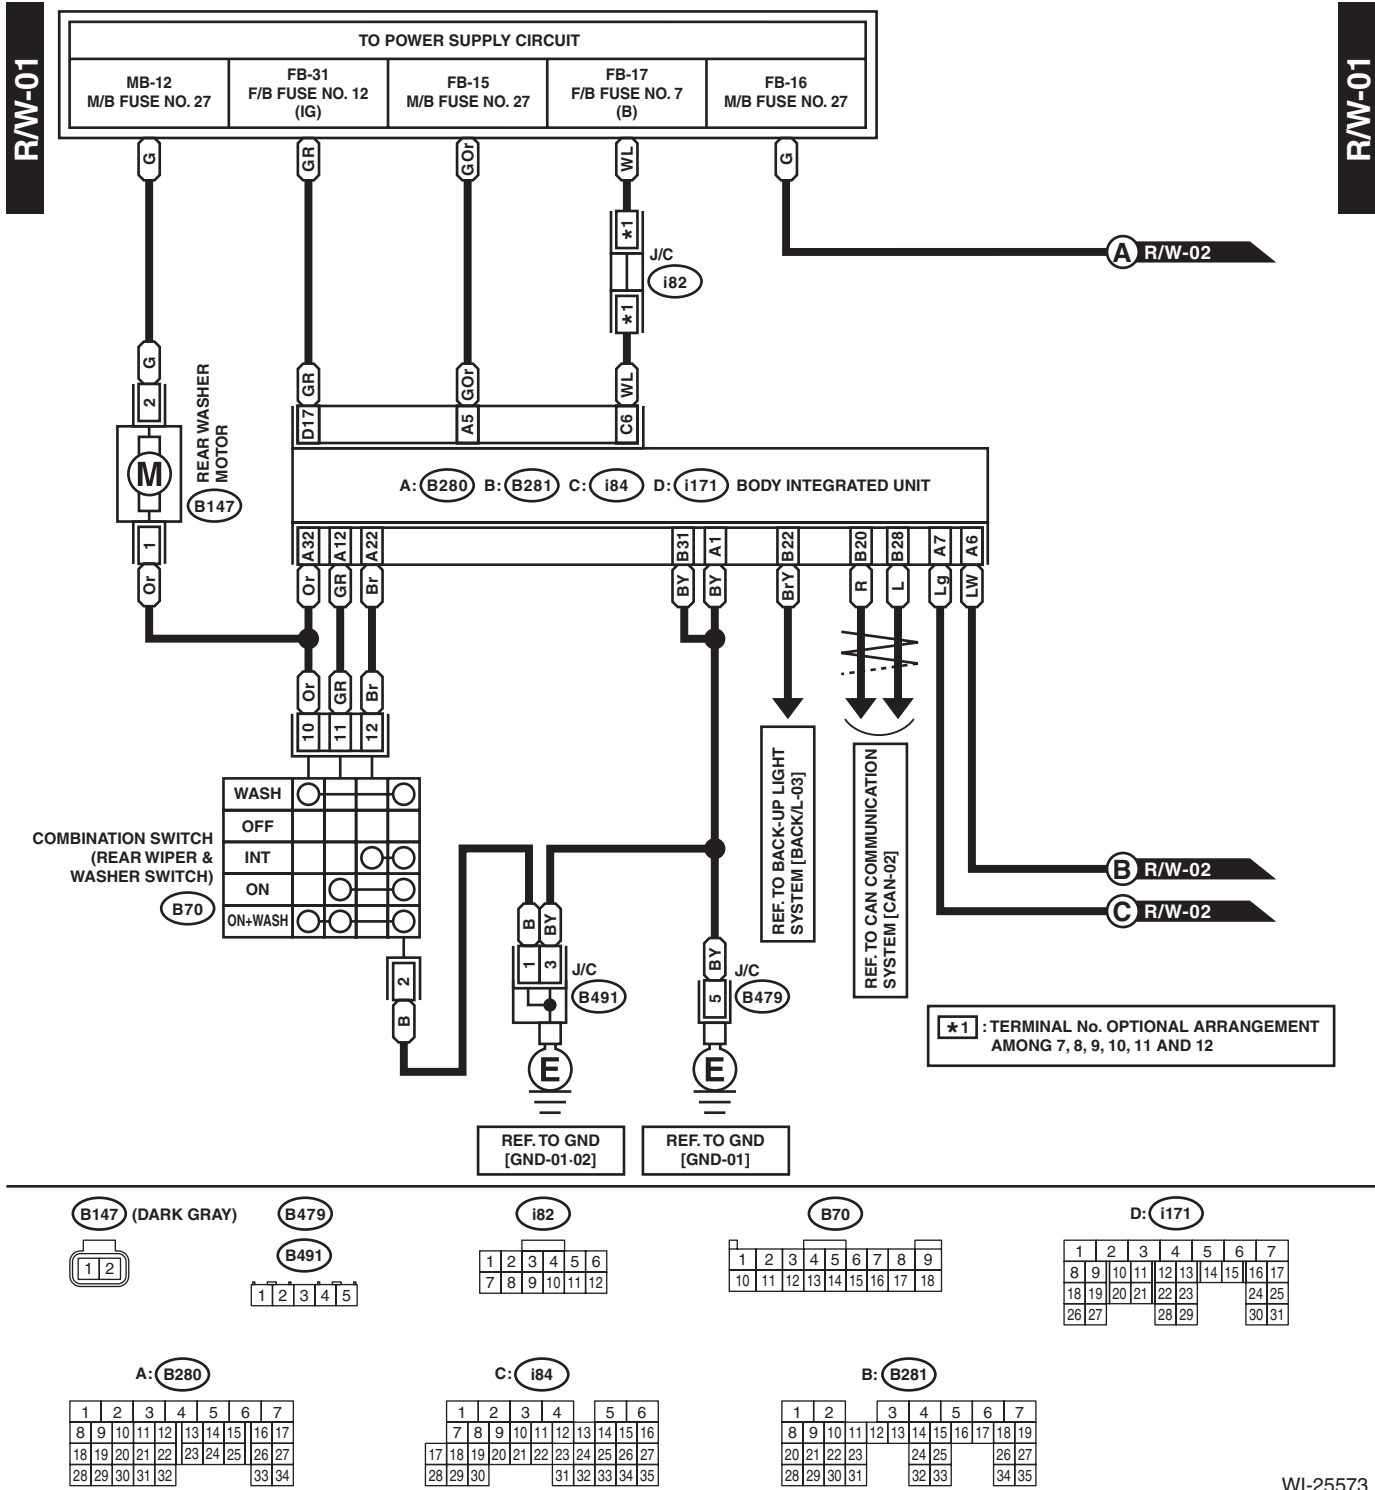

Rear Wiper and Washer System

WIRING SYSTEM

40.Rear Wiper and Washer System

A: WIRING DIAGRAM

WI-25573

Rear Wiper and Washer System

WIRING SYSTEM

WI-25574