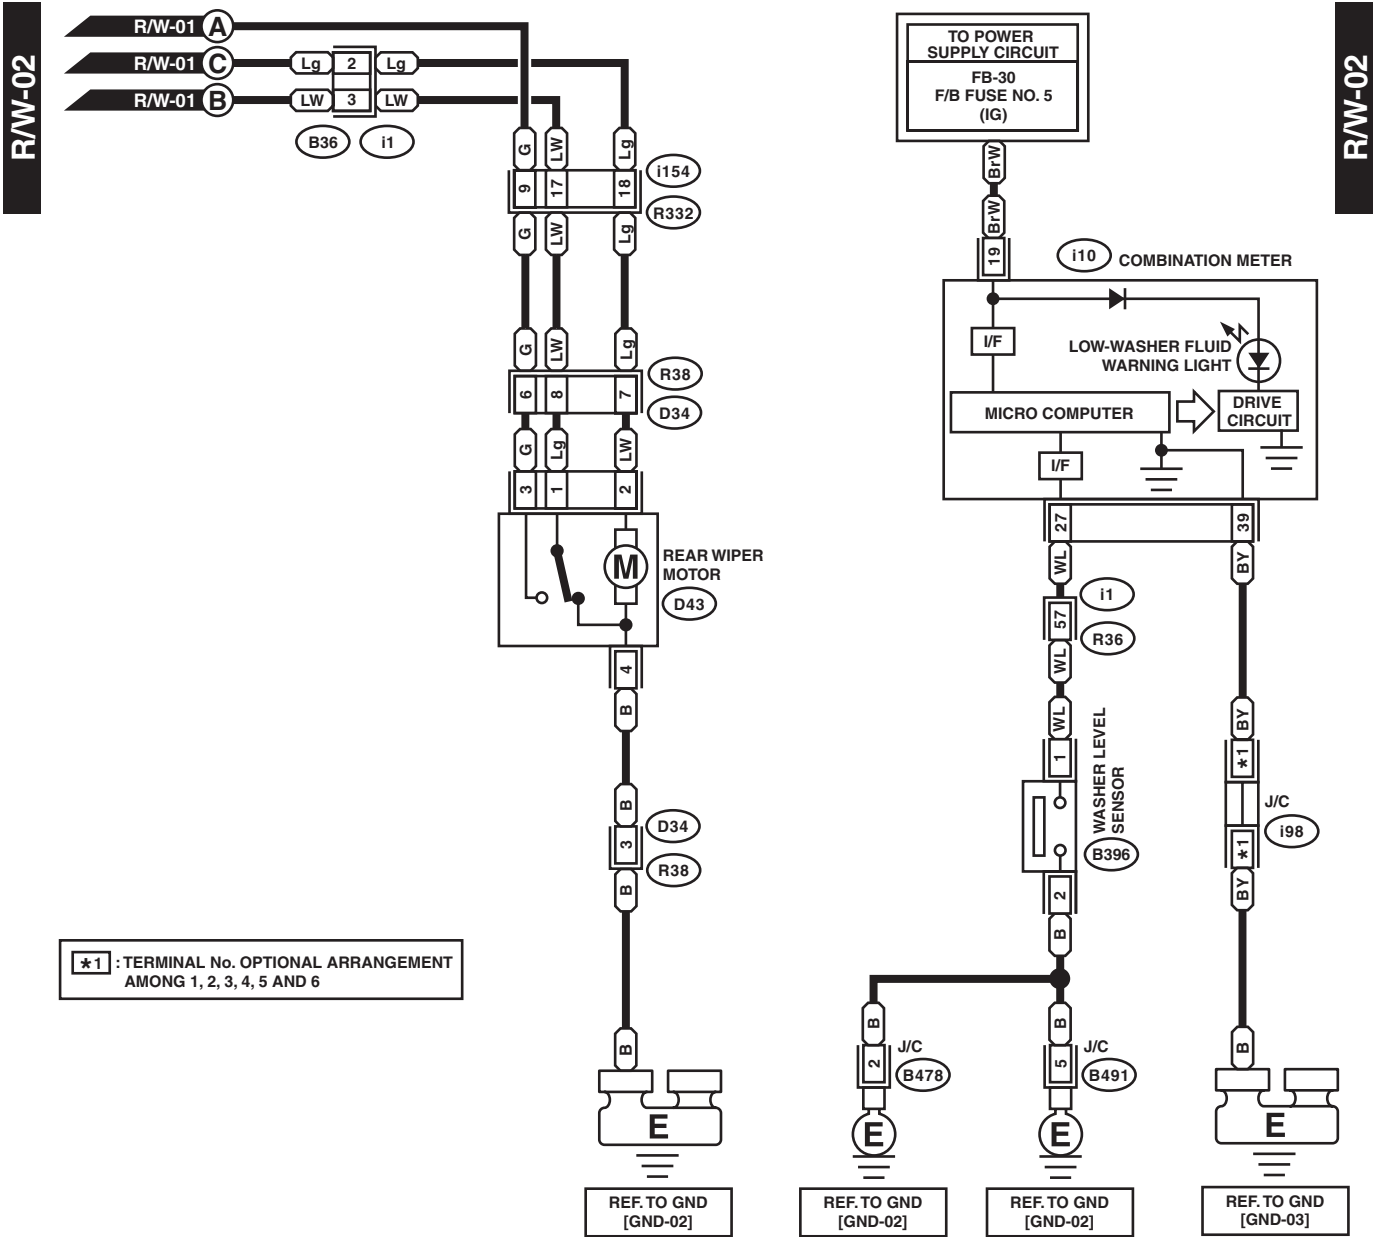

Rear Wiper and Washer System

WIRING SYSTEM

40.Rear Wiper and Washer System

A: WIRING DIAGRAM

WI-25573

Rear Wiper and Washer System

WIRING SYSTEM

WI-25574