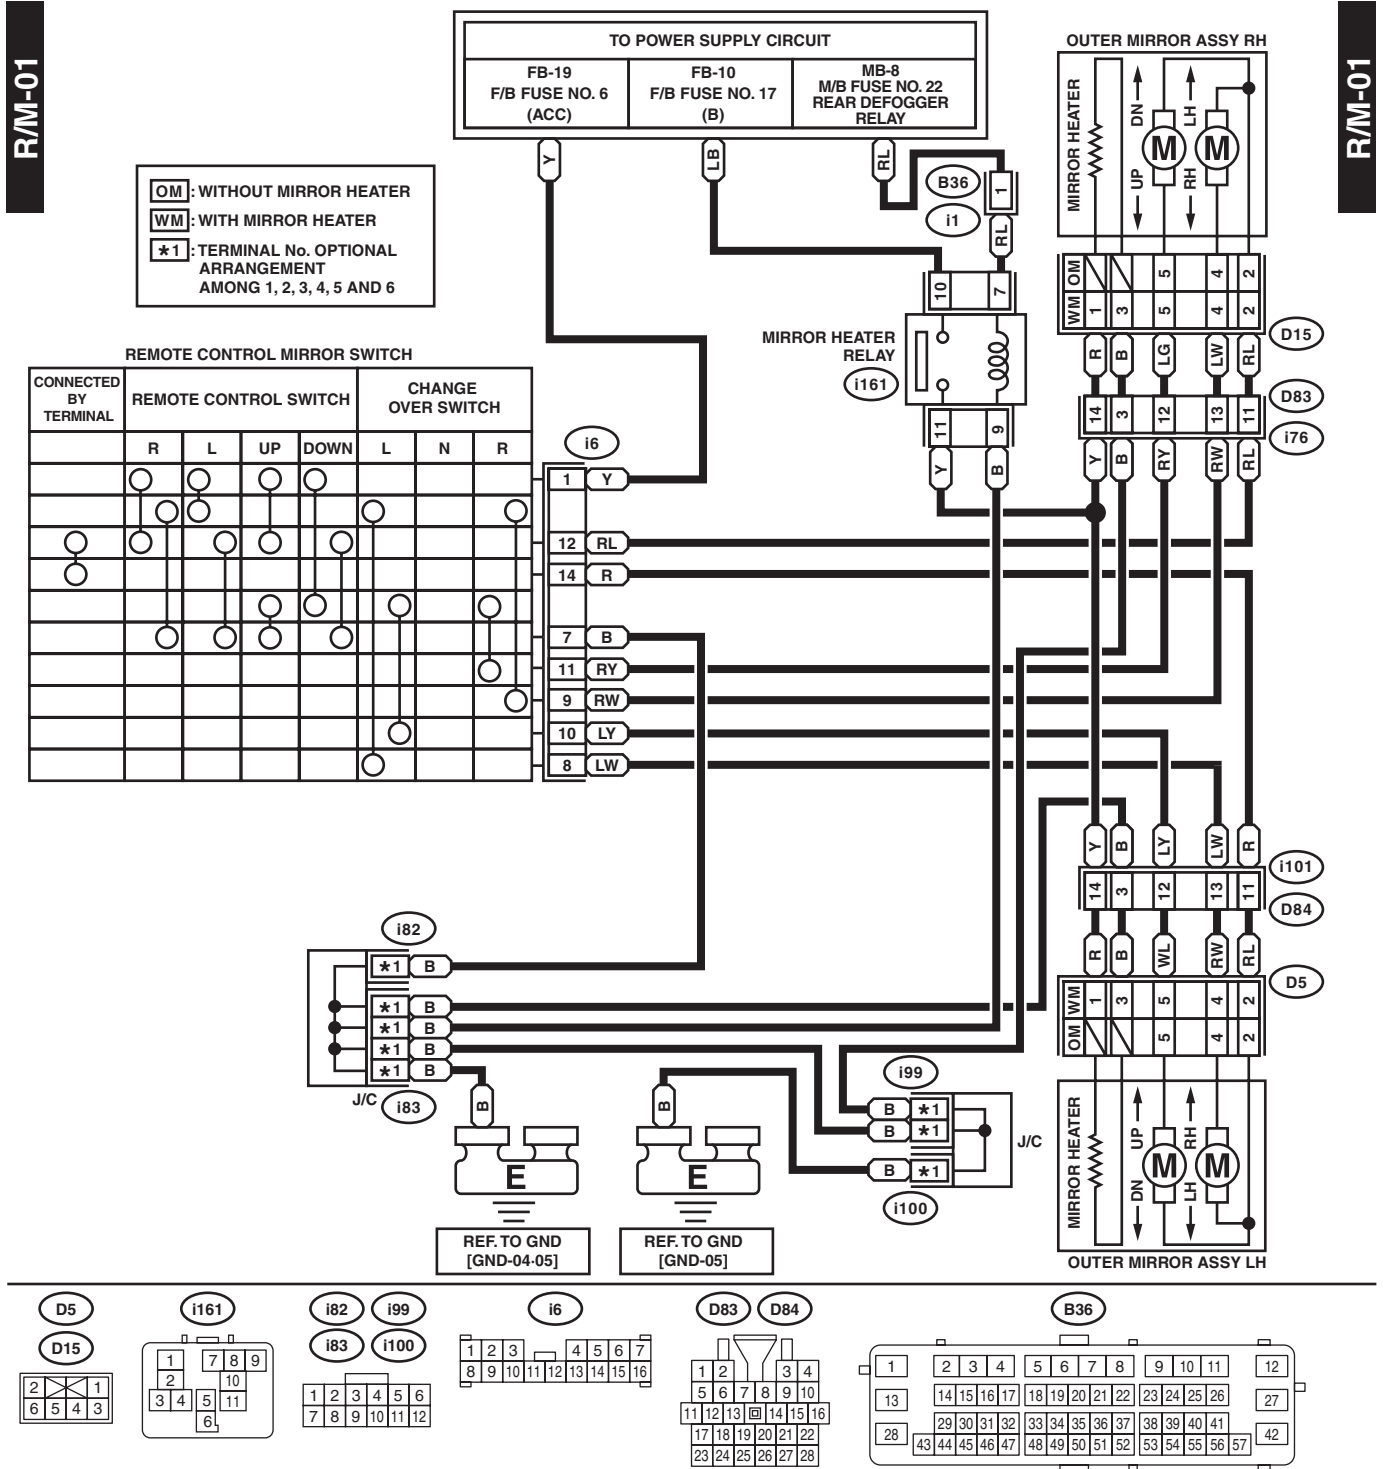

Remote Control Mirror System

WIRING SYSTEM

41. Remote Control Mirror System

A: WIRING DIAGRAM

1. WITHOUT RETRACTABLE MIRROR

WI-25575