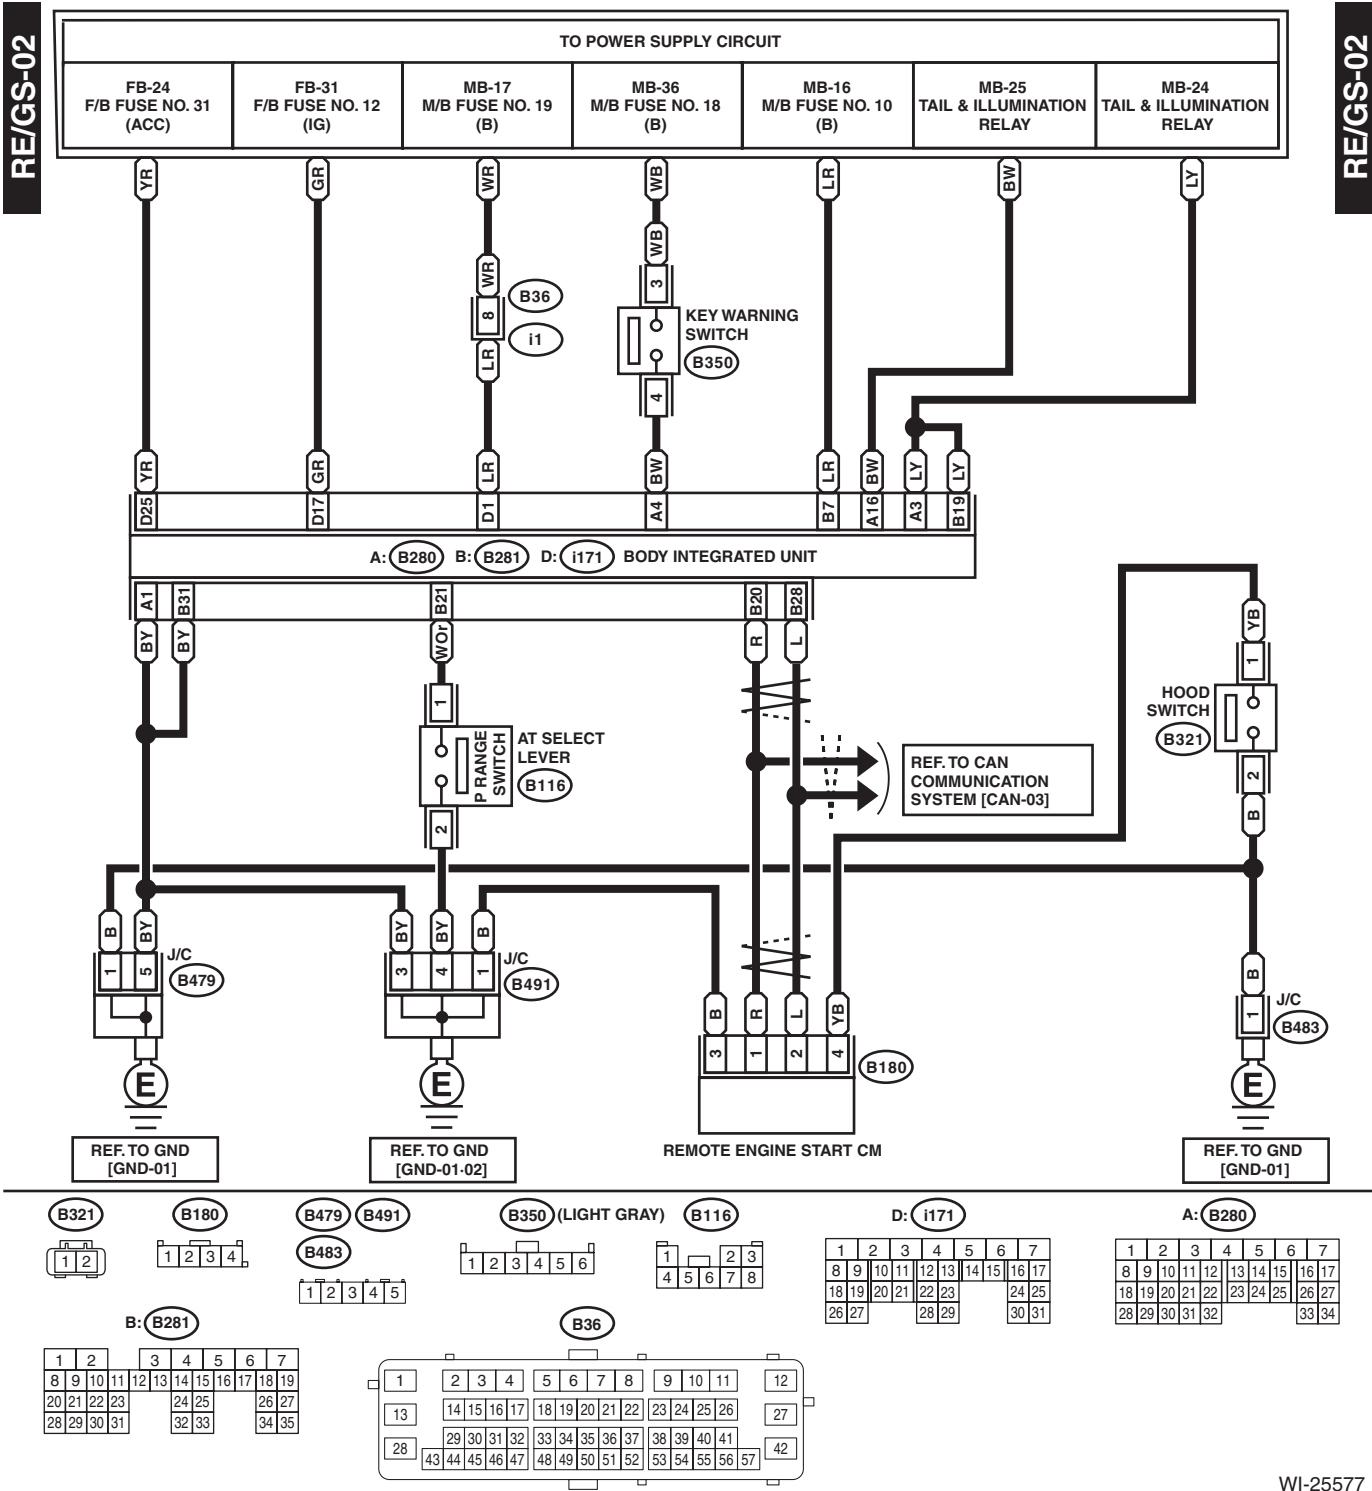

Remote Engine Start System

WIRING SYSTEM

42. Remote Engine Start System

A: WIRING DIAGRAM

RE/GS-01

RE/GS-01

B513 (BLUE)

B65 (BLACK)

B512

A: (B280)

C: (B136)

B514 (BLUE)

WI-25576

Remote Engine Start System

WIRING SYSTEM

WI-25577

Remote Engine Start System

WIRING SYSTEM

WI-25578