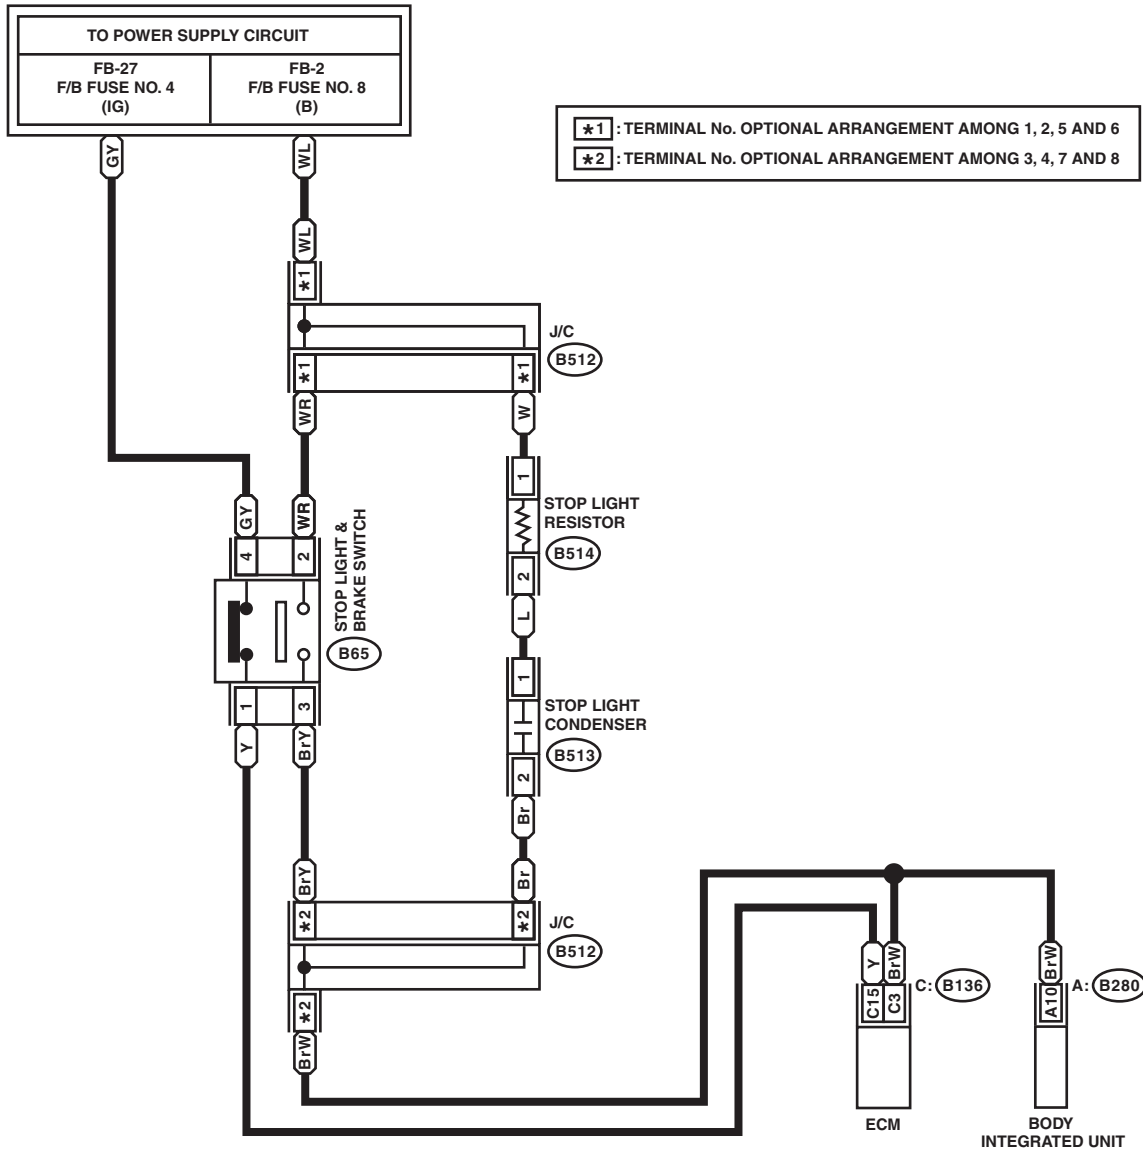

Remote Engine Start System

WIRING SYSTEM

42. Remote Engine Start System

A: WIRING DIAGRAM

RE/GS-01

RE/GS-01

B513 (BLUE)

B65 (BLACK)

B512

A: (B280)

C: (B136)

B514 (BLUE)

WI-25576

Remote Engine Start System

WIRING SYSTEM

WI-25577

Remote Engine Start System

WIRING SYSTEM

WI-25578