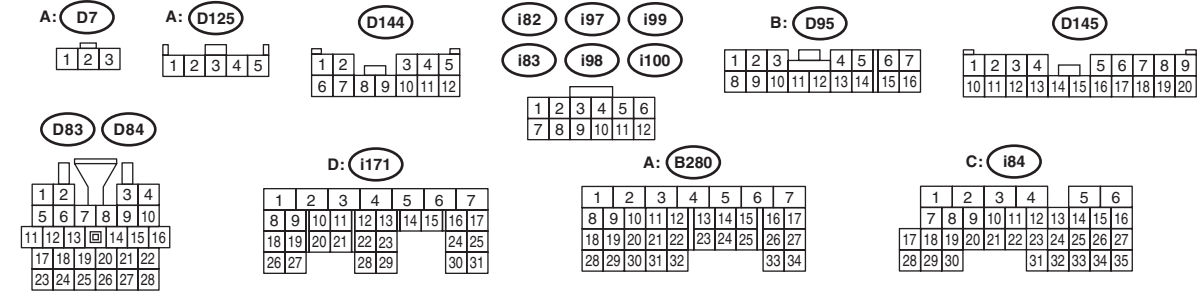

Remote Engine Start System

WIRING SYSTEM

WI-25578