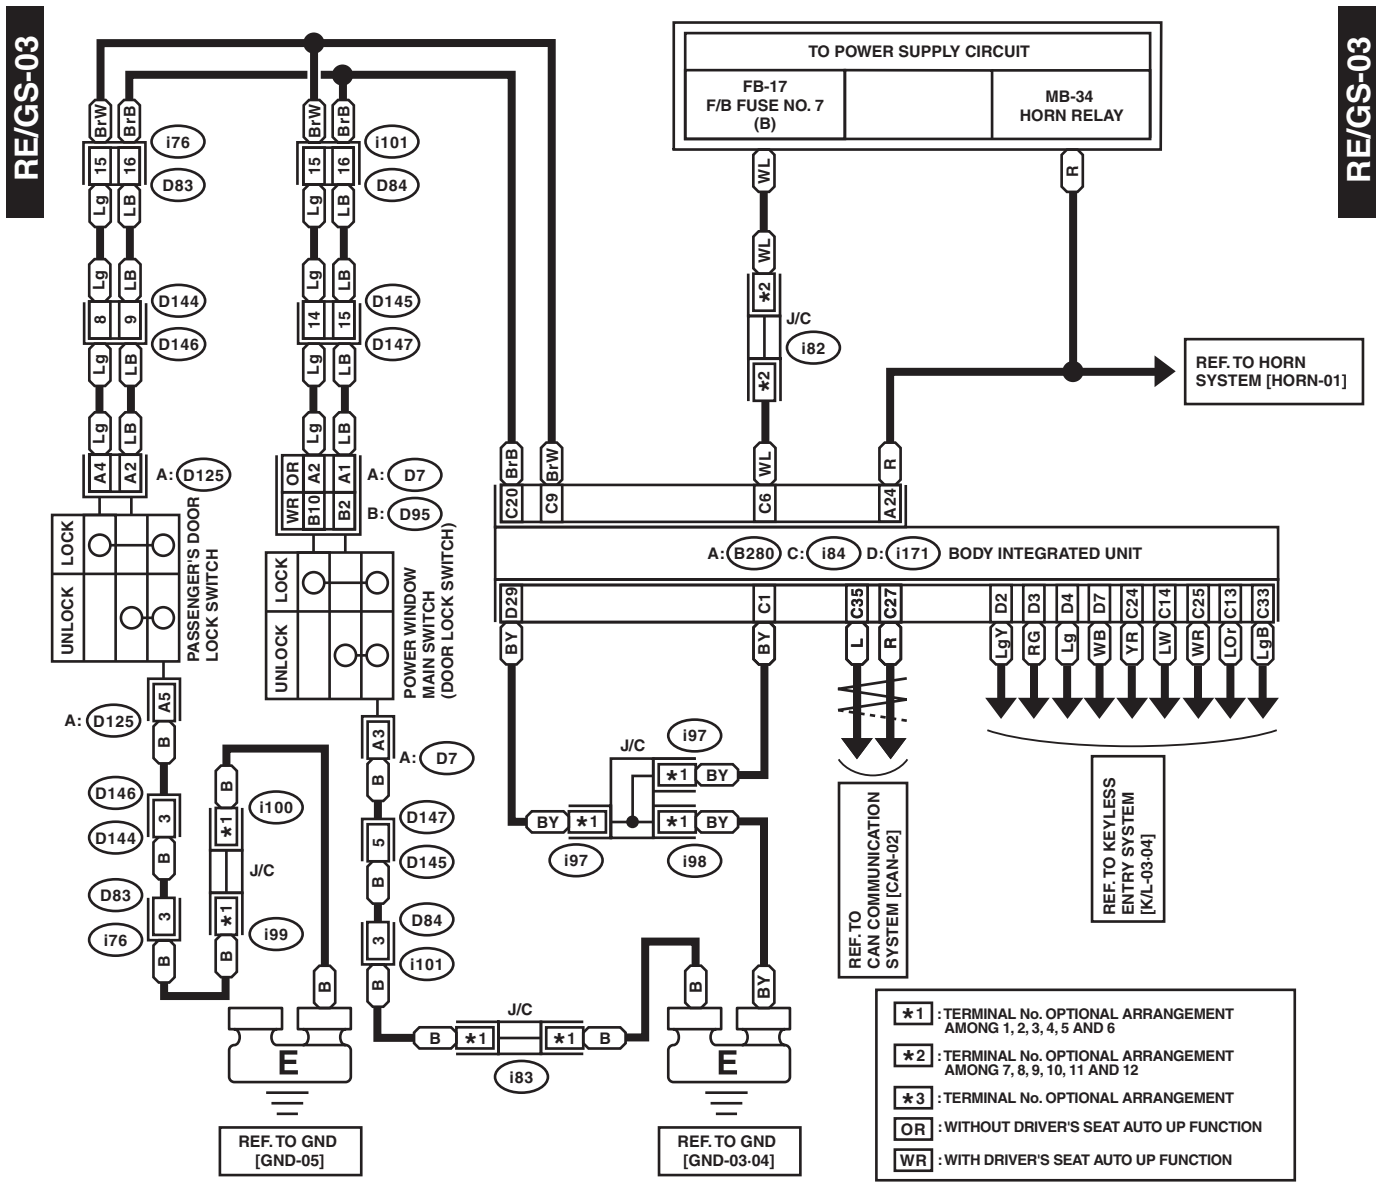

Remote Engine Start System

WIRING SYSTEM

42. Remote Engine Start System

A: WIRING DIAGRAM

RE/GS-01

RE/GS-01

B513 (BLUE)

B65 (BLACK)

B512

A: (B280)

C: (B136)

B514 (BLUE)

WI-25576

Remote Engine Start System

WIRING SYSTEM

WI-25577

Remote Engine Start System

WIRING SYSTEM

WI-25578