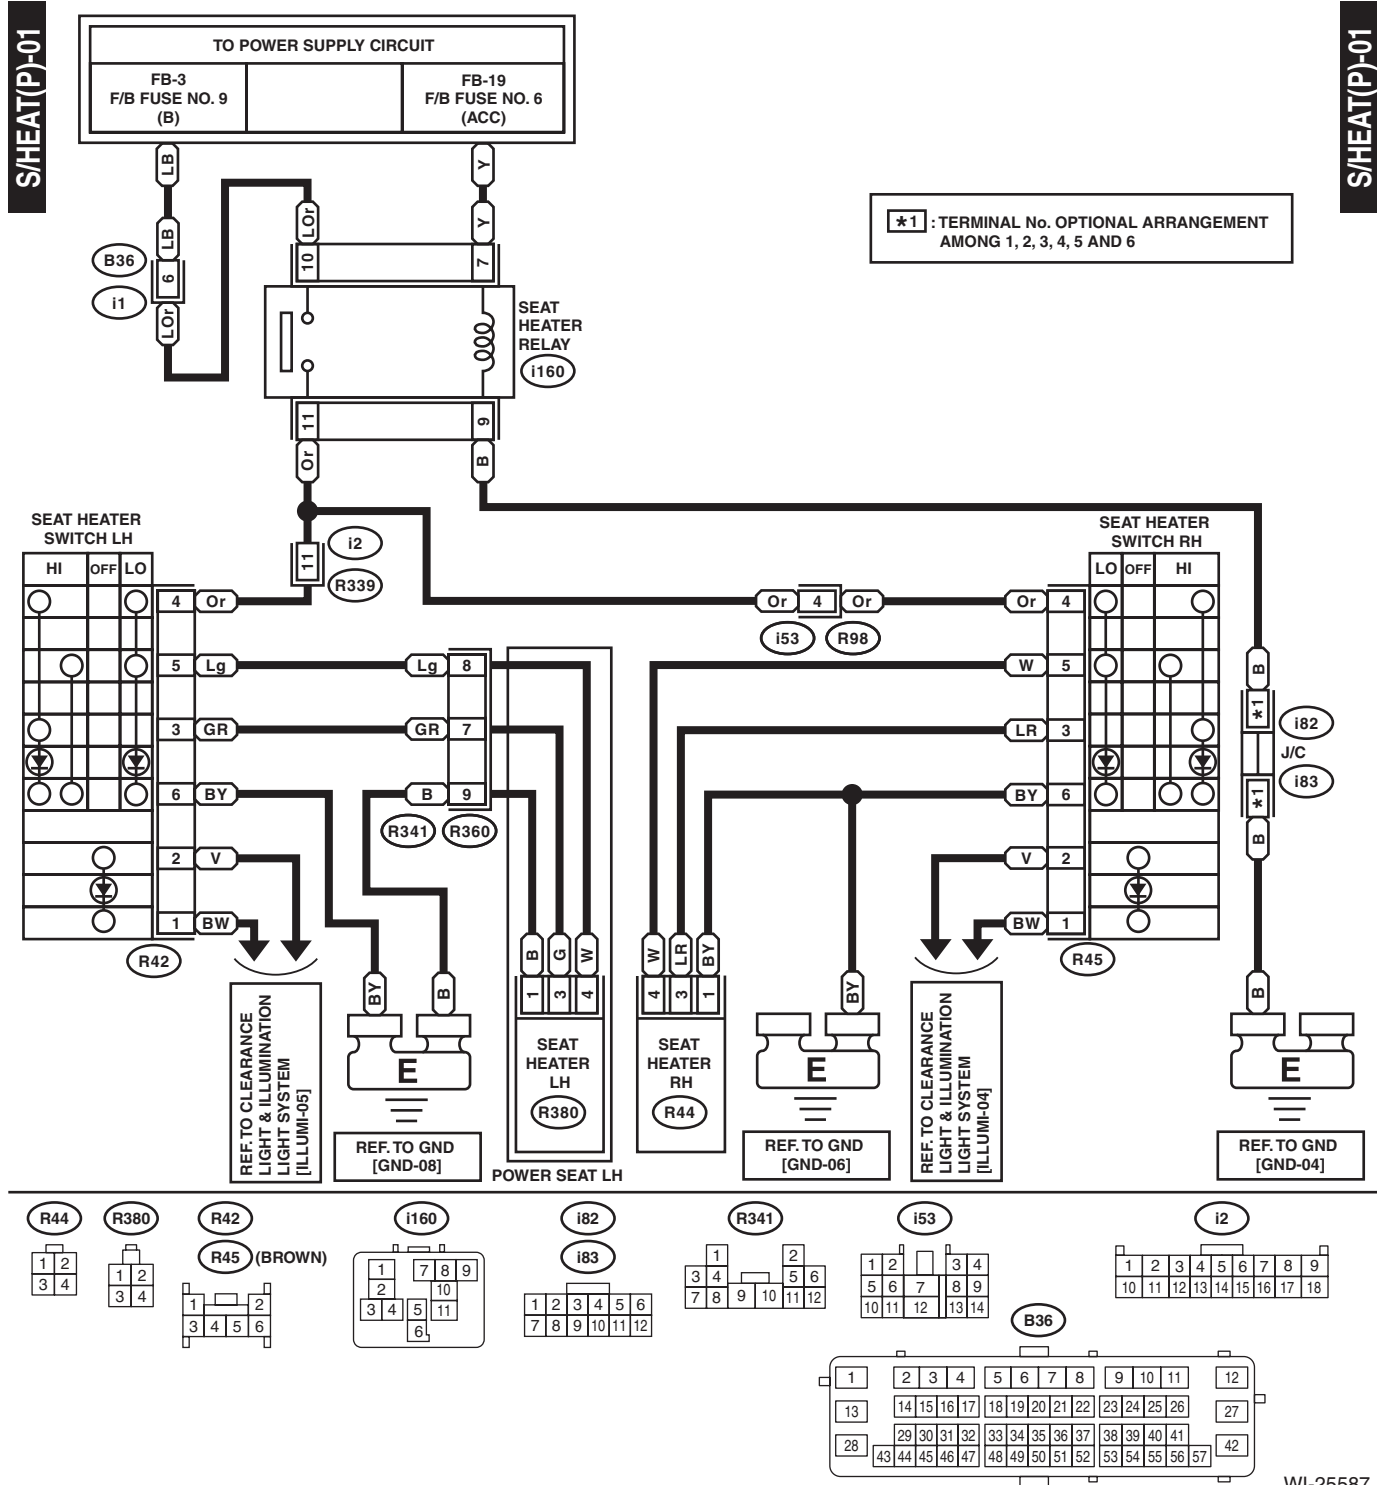

44. Seat Heater System

A: WIRING DIAGRAM

1. MANUAL SEAT MODEL

Seat Heater System

WIRING SYSTEM

2. MODEL WITH POWER SEATS

WI-25587