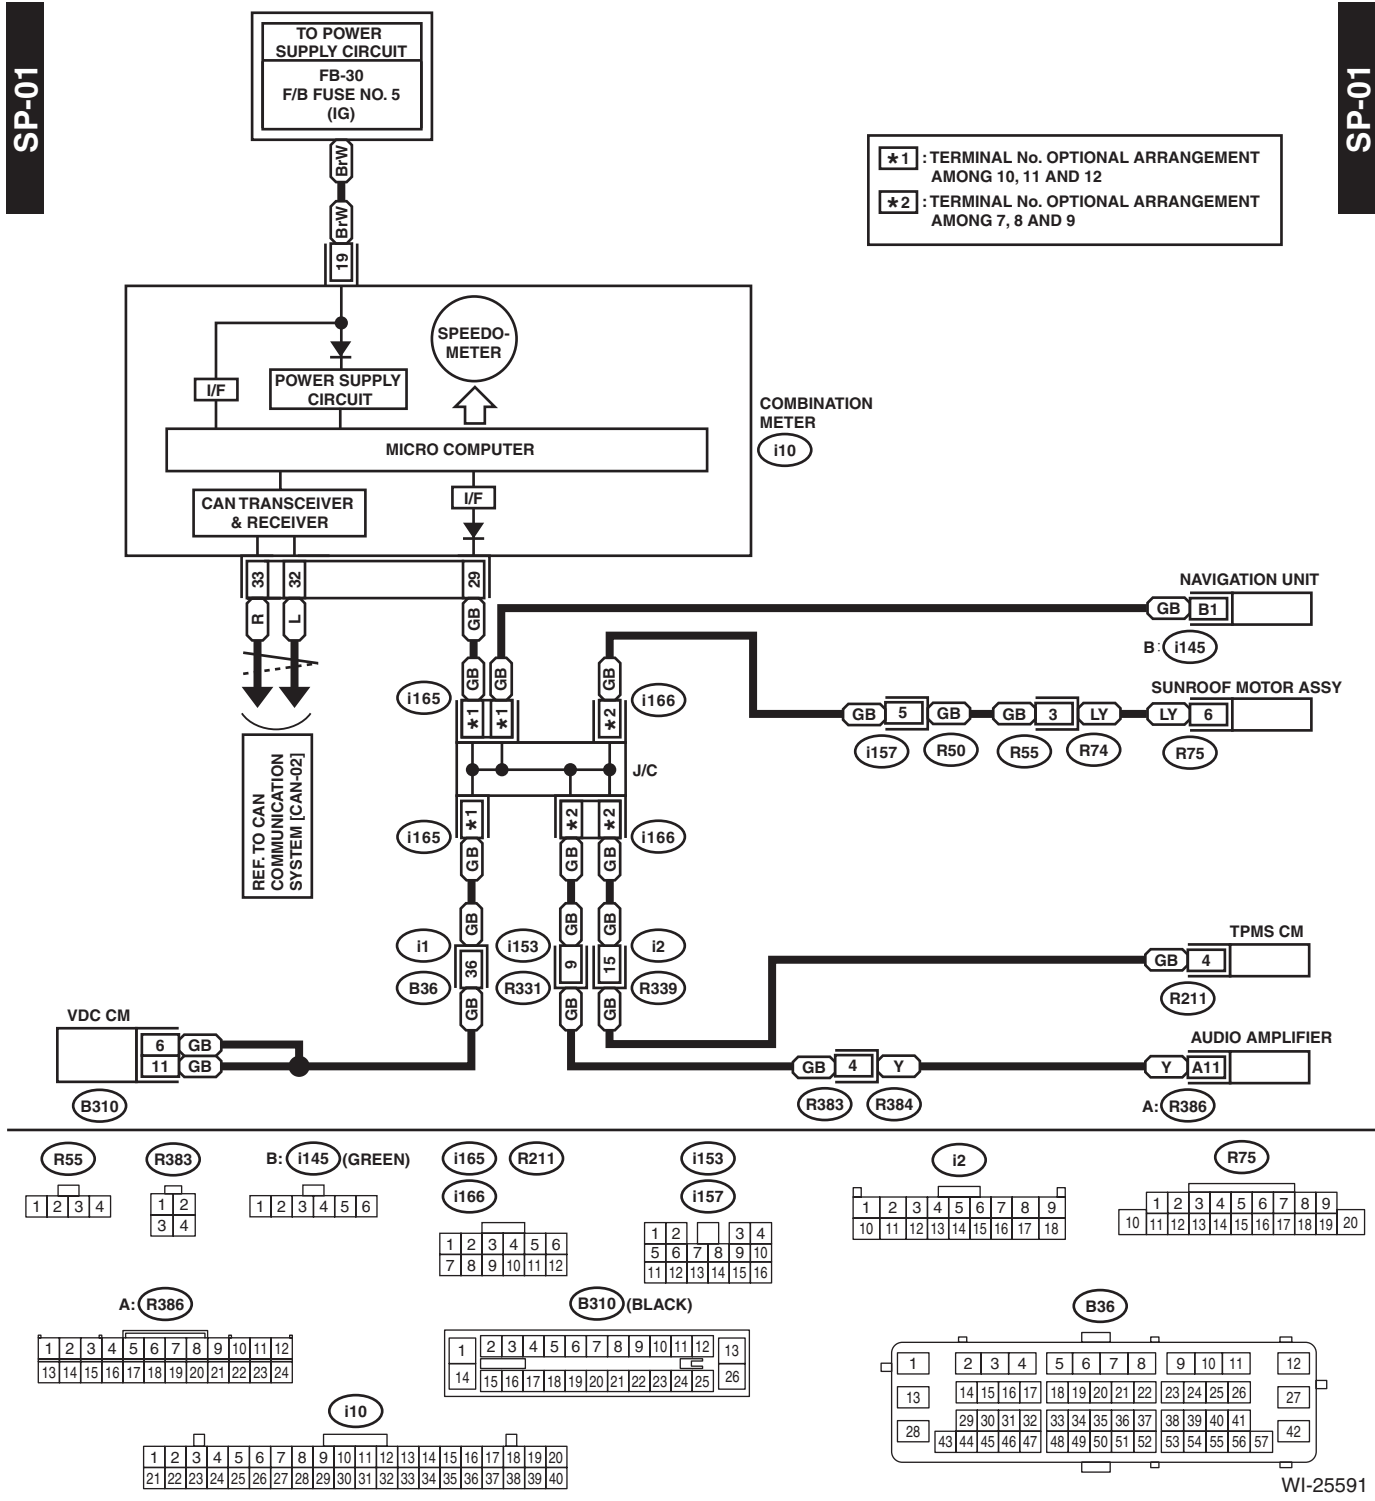

Speedometer System

WIRING SYSTEM

46.Speedometer System

A: WIRING DIAGRAM

SP-01

SP-01