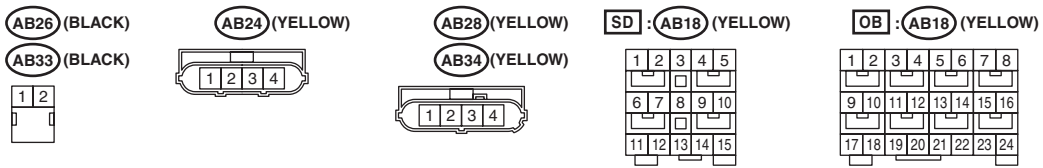

Airbag System

WIRING SYSTEM

A/B-04

A/B-04

WI-25415