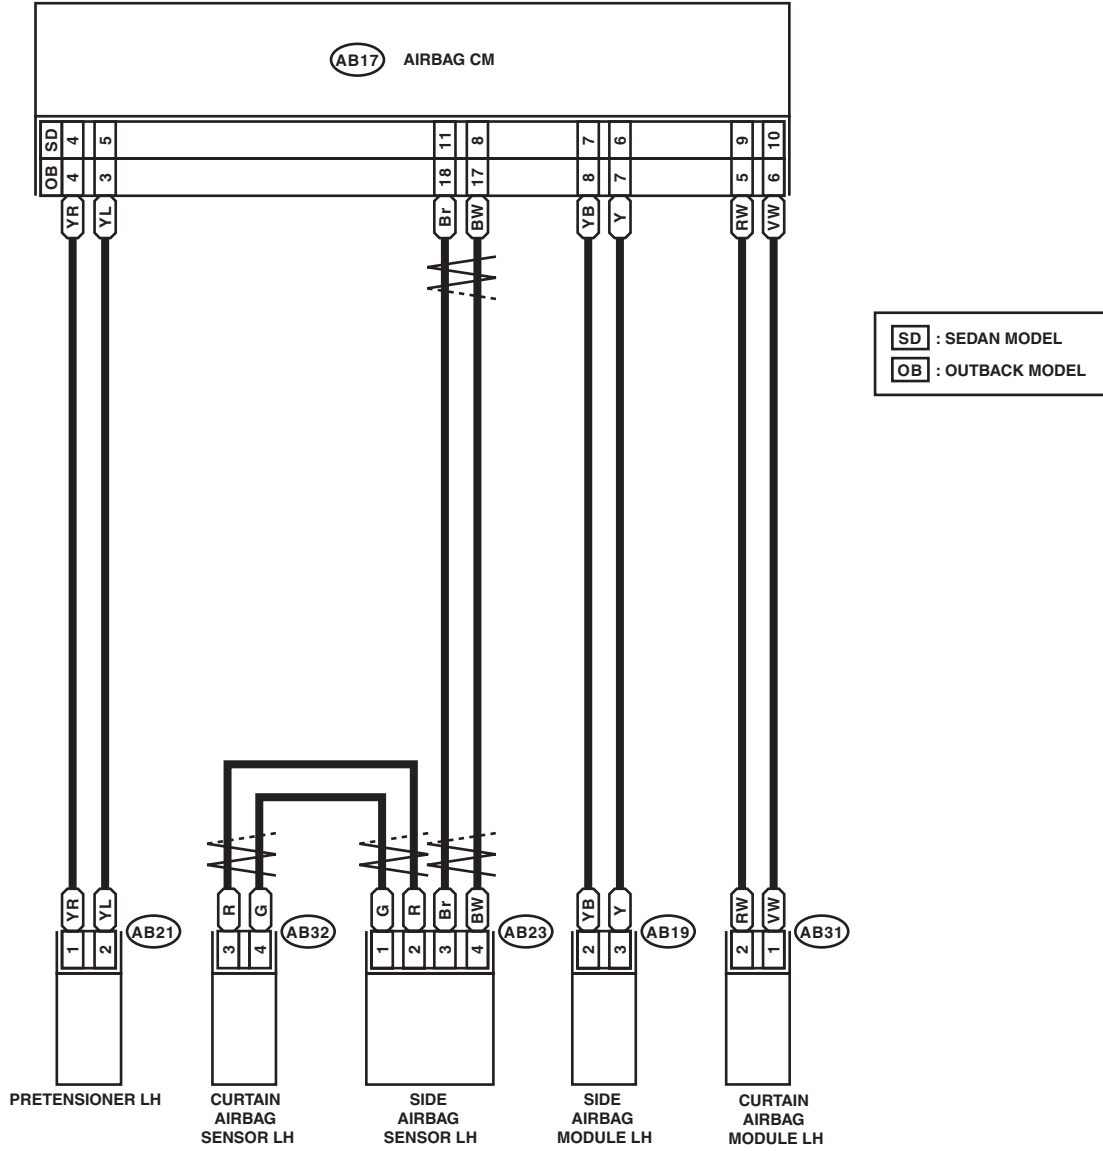

### A: WIRING DIAGRAM

## WIRING SYSTEM

A/B-02

A/B-02

WI-25413

# Airbag System

WIRING SYSTEM

A/B-03

A/B-03

AB21 (BLACK)

AB19 (YELLOW)

AB23 (YELLOW)

SD : AB17 (YELLOW)