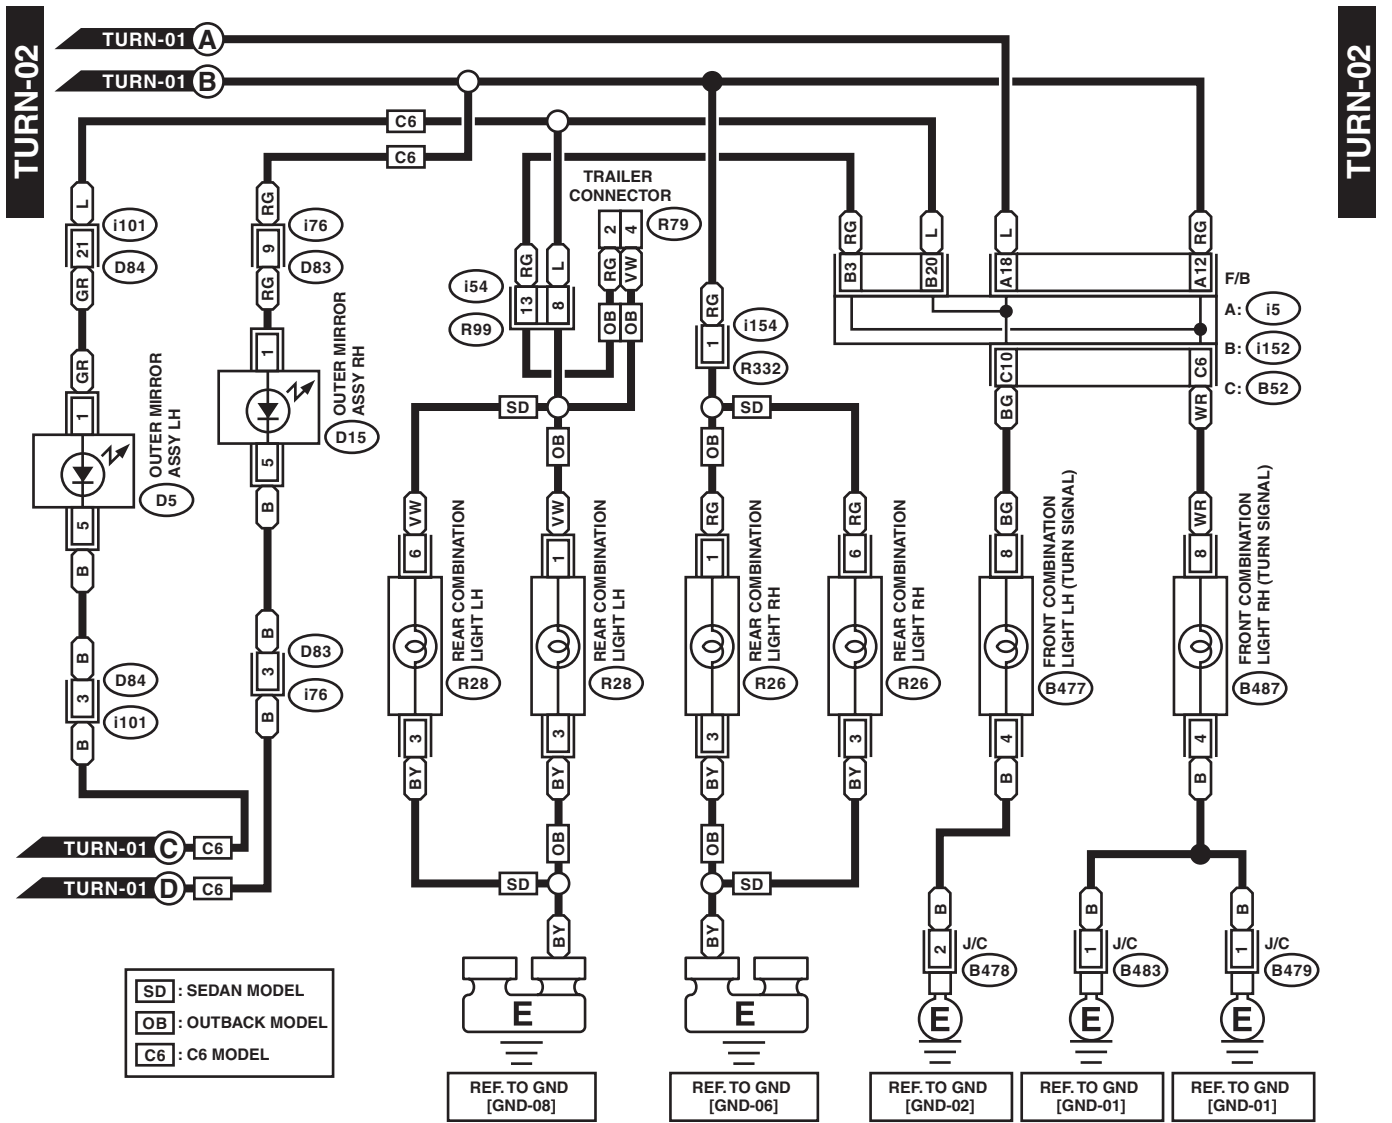

Turn Signal Light and Hazard Light System

WIRING SYSTEM

WI-25601