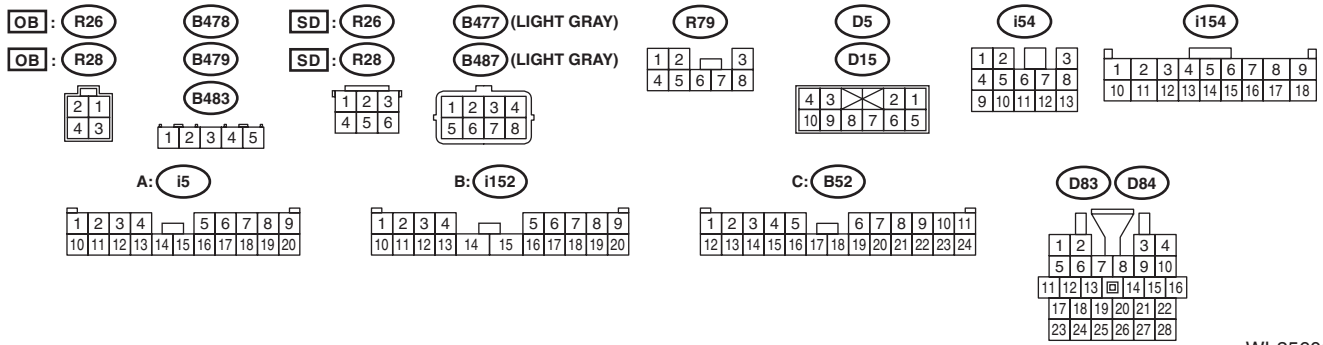

Turn Signal Light and Hazard Light System

WIRING SYSTEM

WI-25601