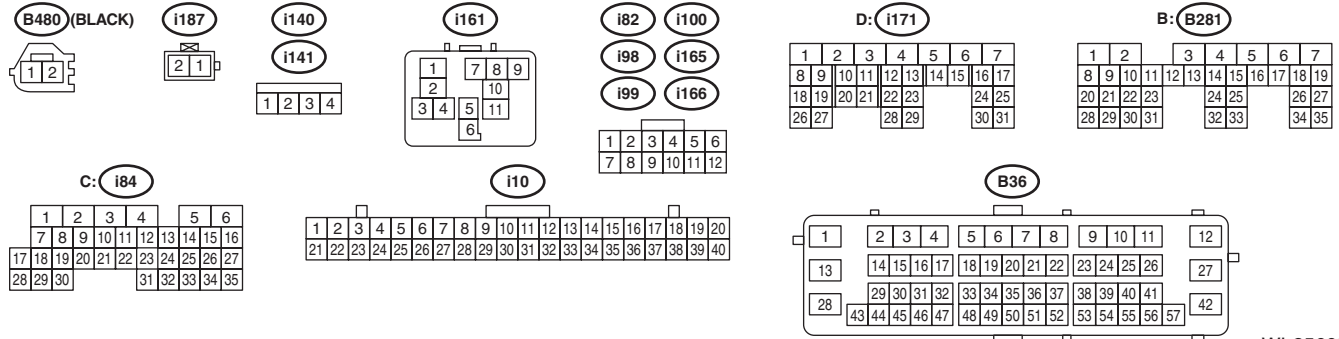

# Wiper Deicer System

WIRING SYSTEM

## 53. Wiper Deicer System

### A: WIRING DIAGRAM

WI-25605