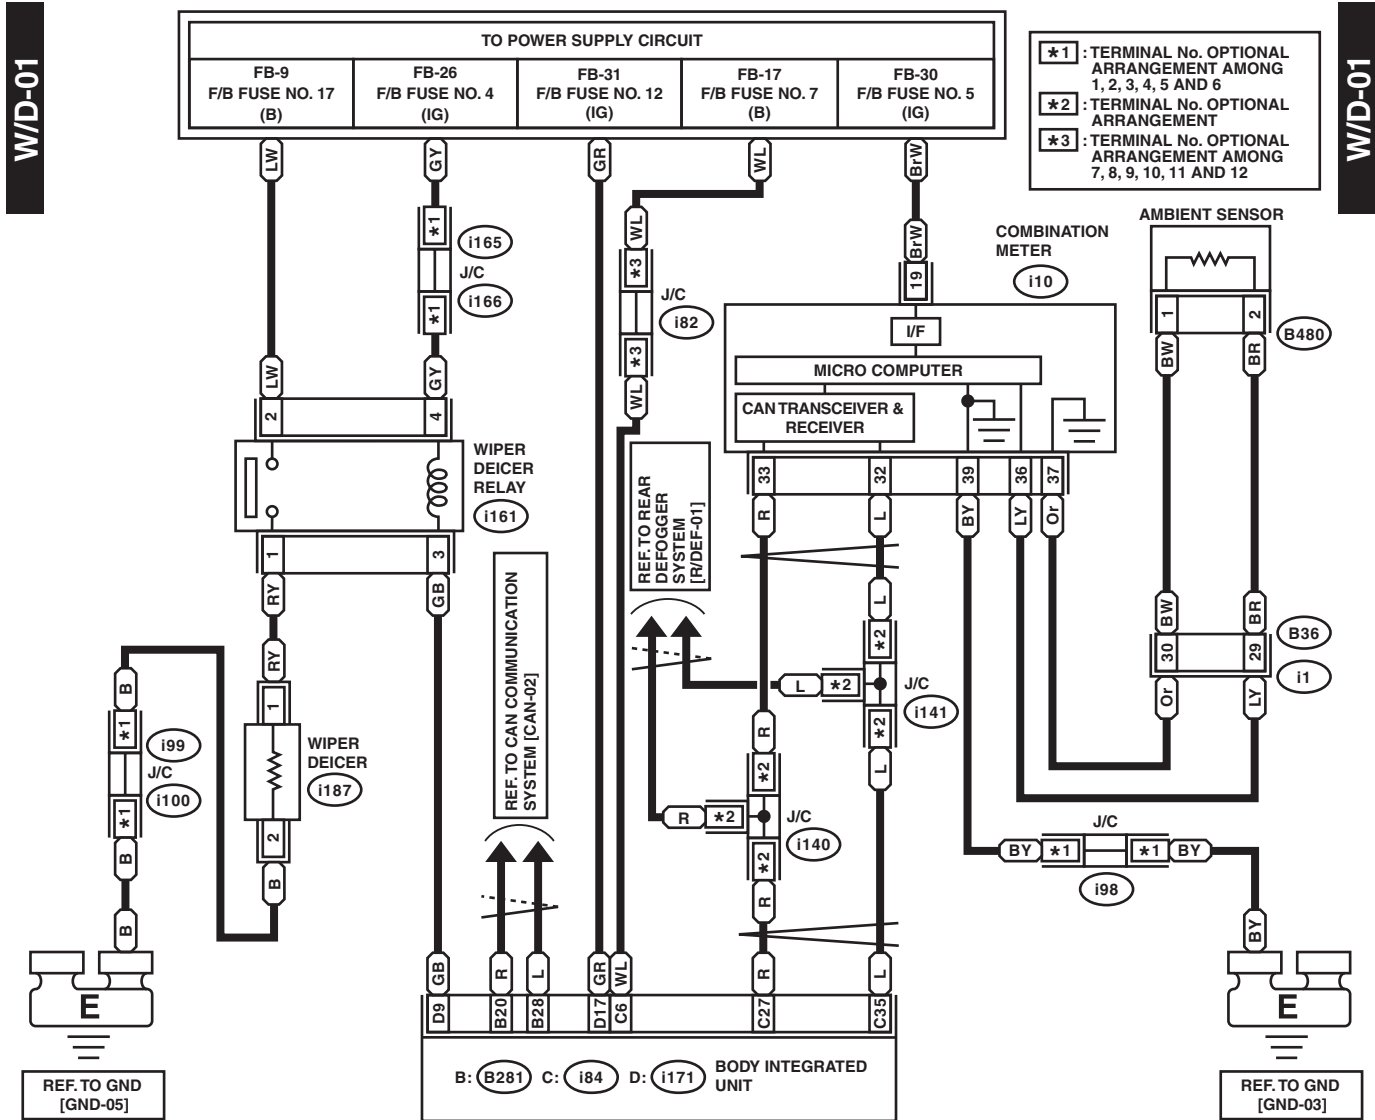

# Wiper Deicer System

WIRING SYSTEM

## 53. Wiper Deicer System

### A: WIRING DIAGRAM

WI-25605