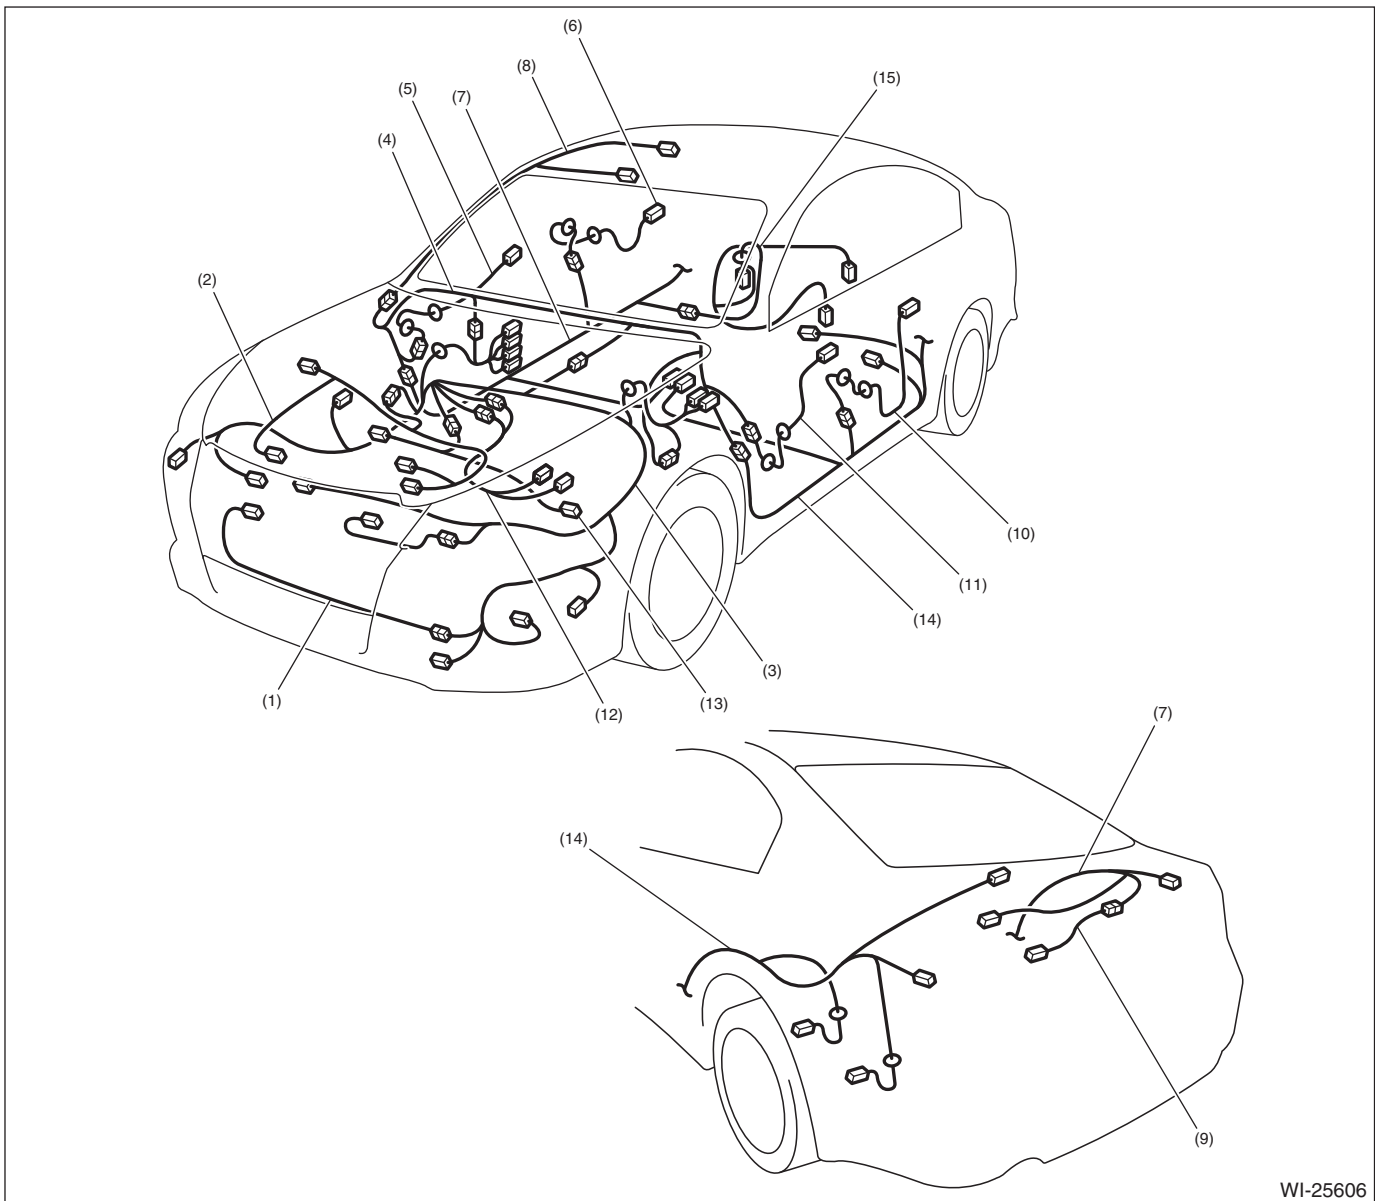

## 54. Harness Components Location

### A: LOCATION

#### 1. SEDAN MODEL

WI-25606

- |                                     |                            |                             |
|-------------------------------------|----------------------------|-----------------------------|
| (1) Front wiring harness            | (6) Rear door cord RH      | (11) Front door cord LH     |
| (2) Engine wiring harness           | (7) Rear wiring harness RH | (12) Transmission cord      |
| (3) Bulkhead wiring harness         | (8) Roof cord              | (13) Oxygen sensor cord     |
| (4) Instrument panel wiring harness | (9) Trunk lid cord         | (14) Rear wiring harness LH |
| (5) Front door cord RH              | (10) Rear door cord LH     | (15) Fuel cord              |

# Harness Components Location