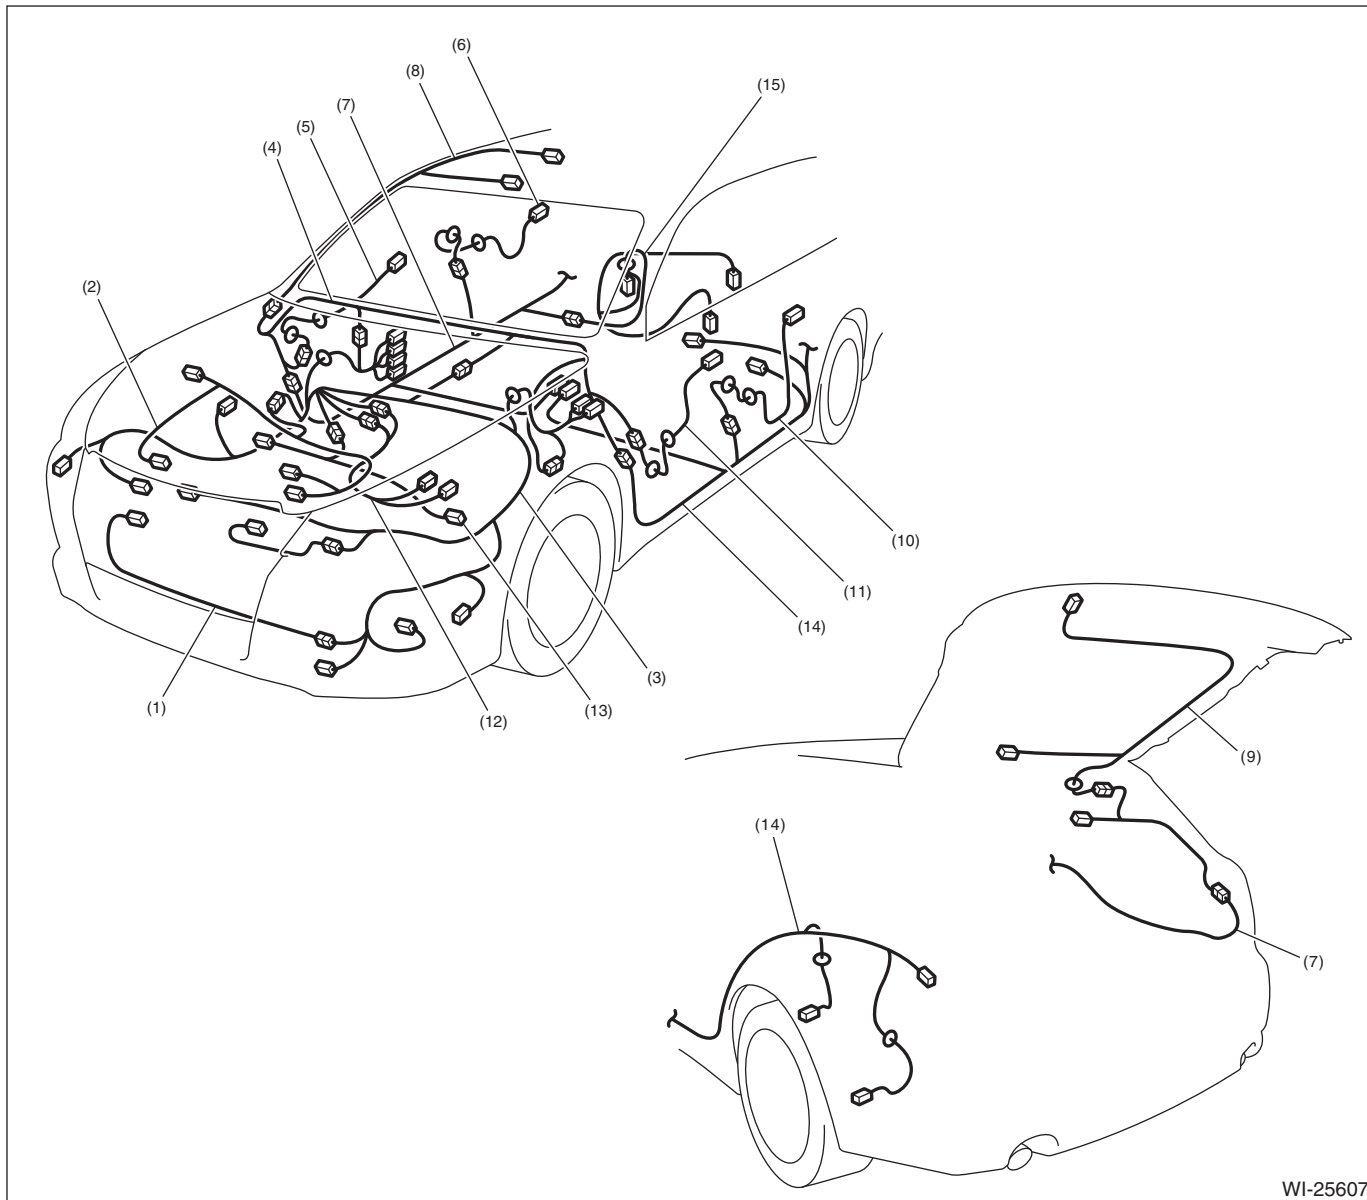

Harness Components Location

WIRING SYSTEM

2. OUTBACK MODEL

WI-25607

(1) Front wiring harness	(6) Rear door cord RH	(11) Front door cord LH
(2) Engine wiring harness	(7) Rear wiring harness RH	(12) Transmission cord
(3) Bulkhead wiring harness	(8) Roof cord	(13) Oxygen sensor cord
(4) Instrument panel wiring harness	(9) Rear gate cord	(14) Rear wiring harness LH
(5) Front door cord RH	(10) Rear door cord LH	(15) Fuel cord