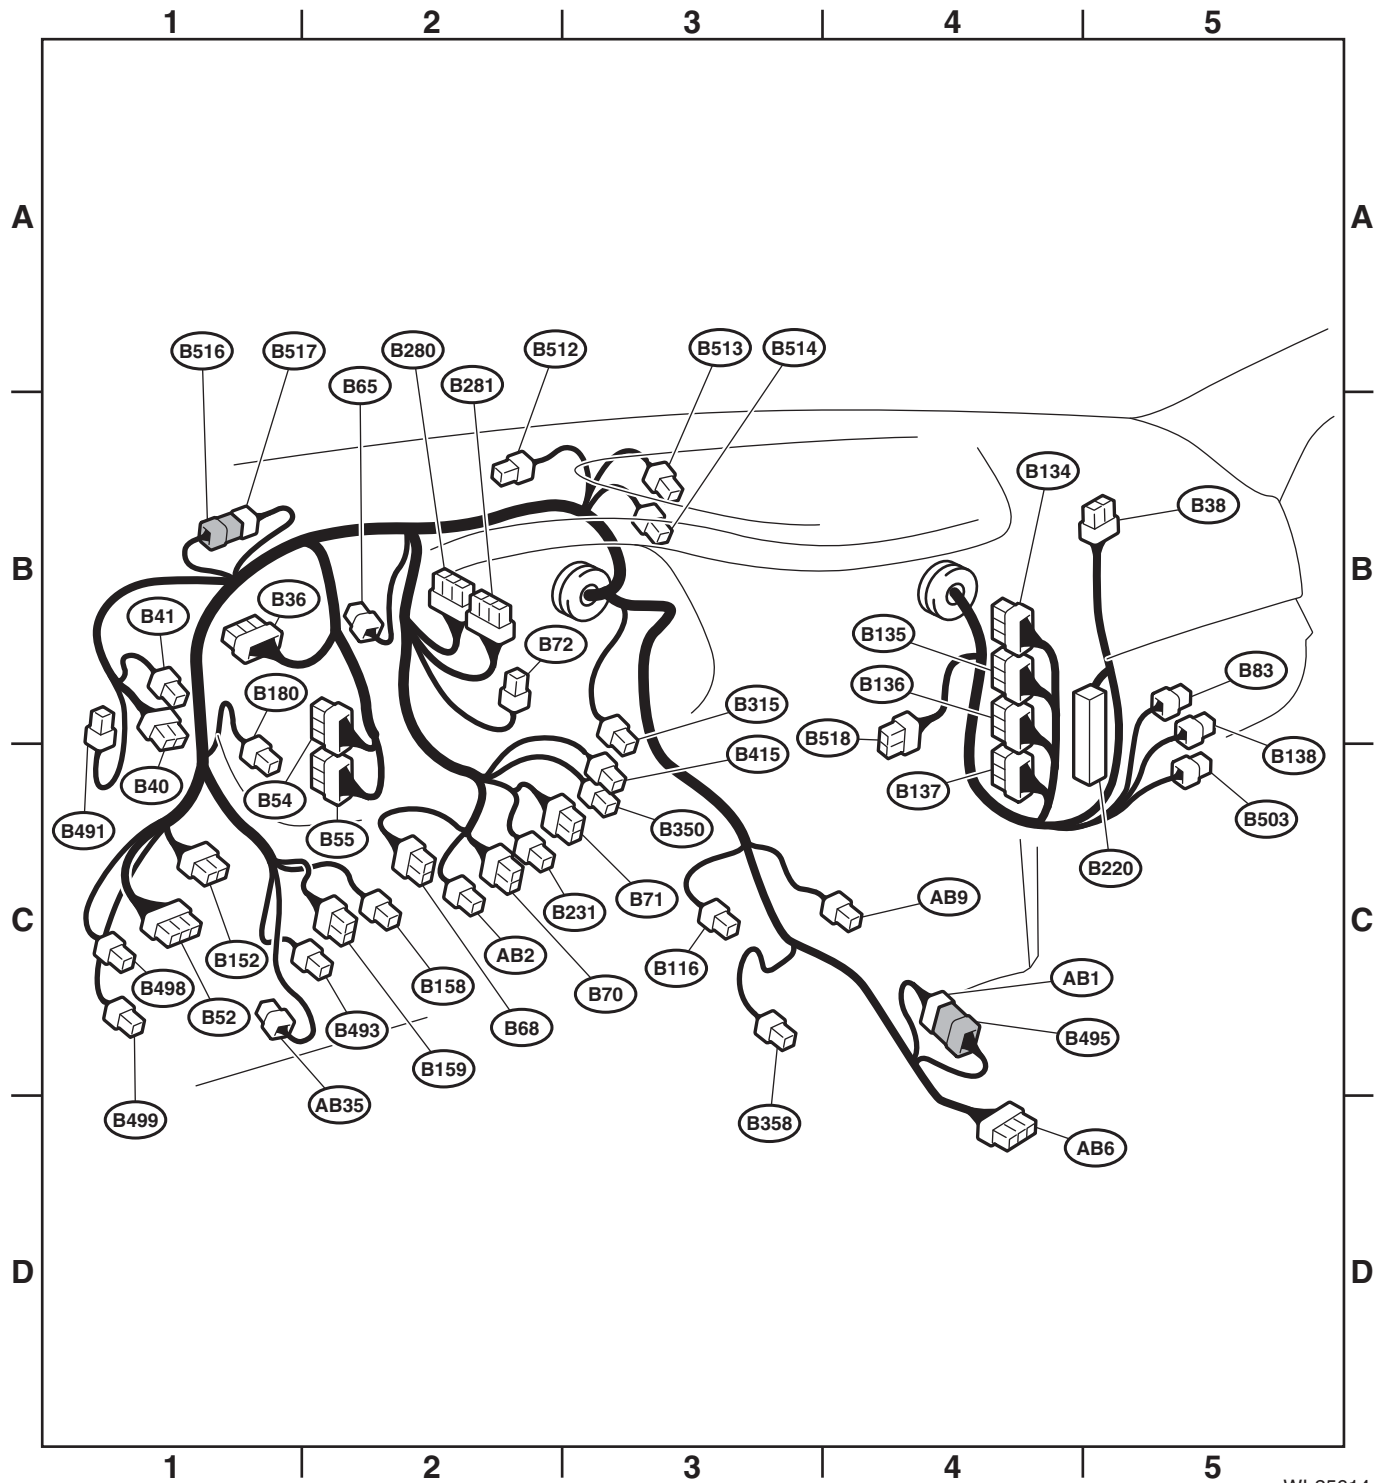

Bulkhead Wiring Harness (In Compartment)

WIRING SYSTEM

Connector				Connecting to	
No.	Pole	Color	Area	No.	Description
AB1	10	Gray	C-4	B495	Bulkhead wiring harness
AB2	4	Yellow	C-2	AB7	Driver's airbag module
AB6	30	Yellow	D-4		Airbag CM
AB9	4	Yellow	C-4		Passenger's airbag module
AB35	2	★	C-1		F/B

★ : White or natural color

WI-25614