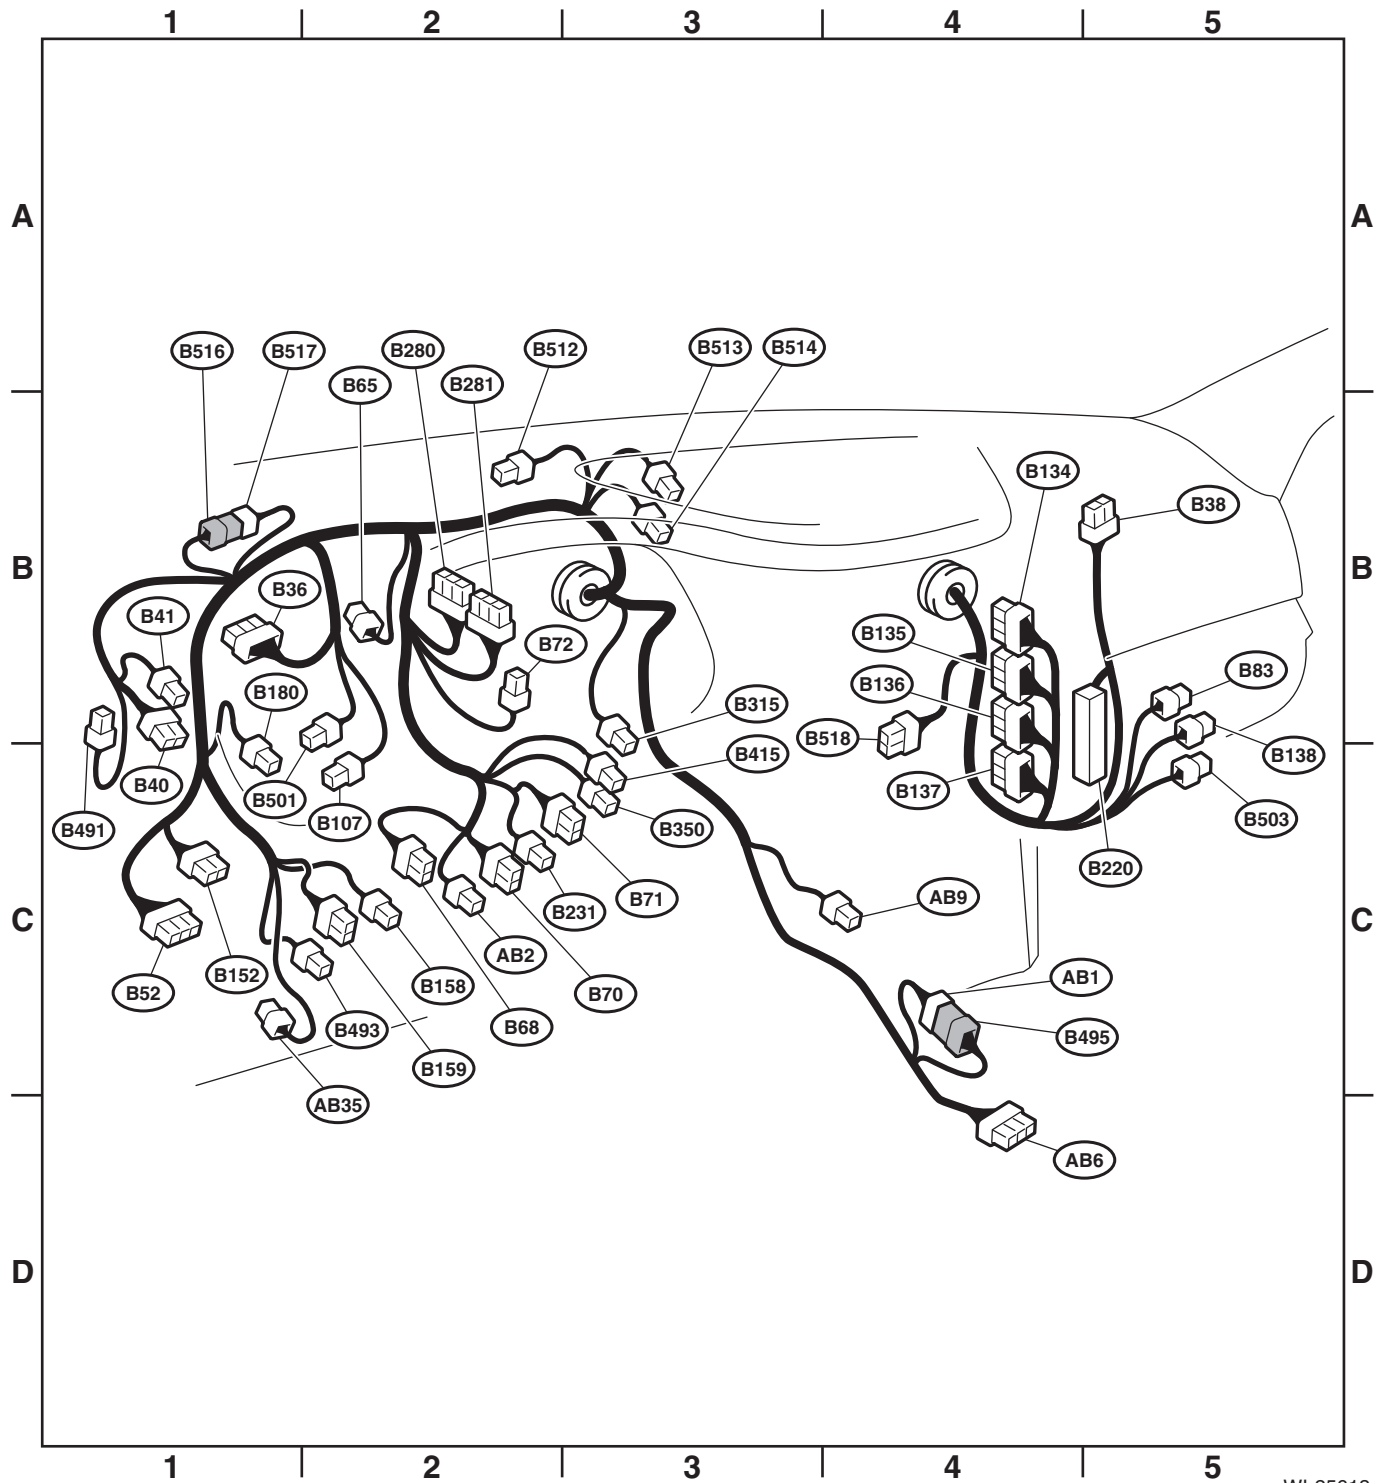

Bulkhead Wiring Harness (In Compartment)

WIRING SYSTEM

Connector				Connecting to	
No.	Pole	Color	Area	No.	Description
AB1	10	Gray	C-4	B495	Bulkhead wiring harness
AB2	4	Yellow	C-2	AB7	Driver's airbag module
AB6	30	Yellow	D-4		Airbag CM
AB9	4	Yellow	C-4		Passenger's airbag module
AB35	2	★	C-1		F/B

★ : White or natural color

WI-25613