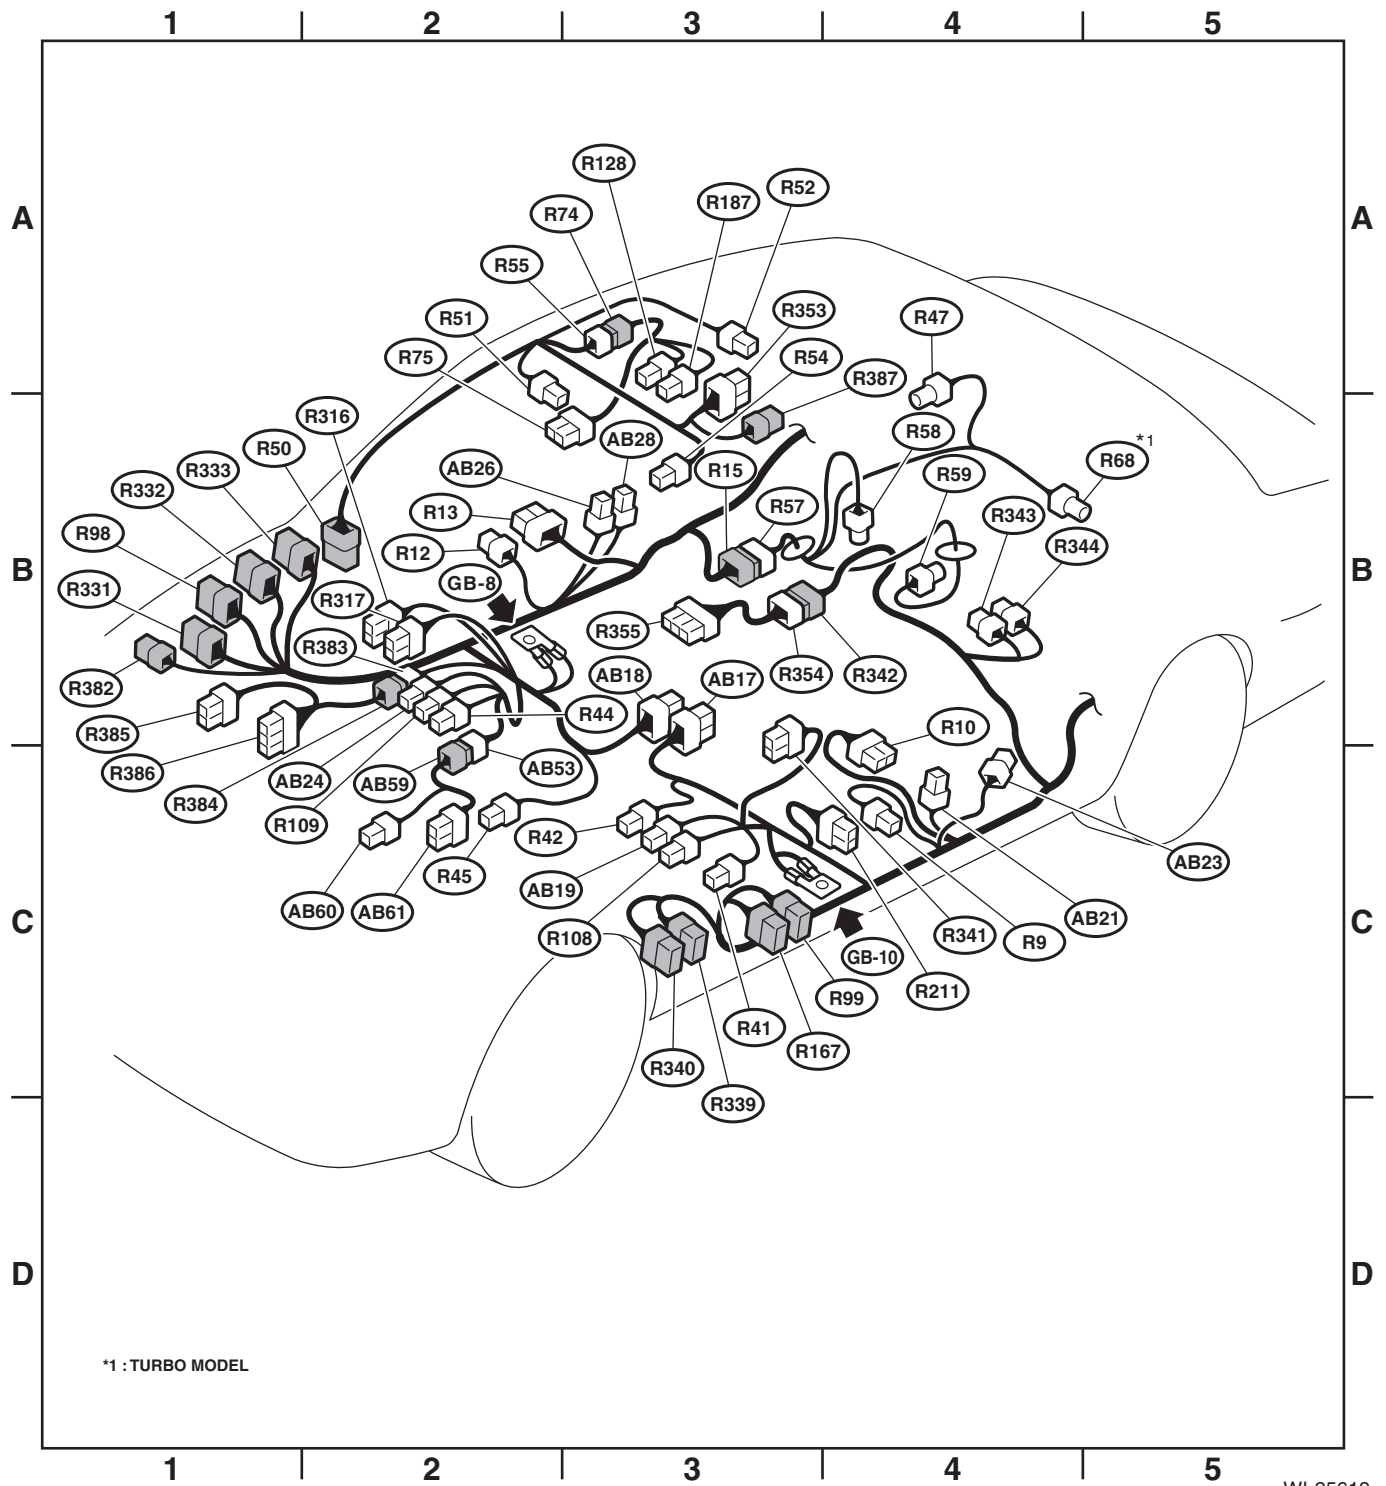

Rear Wiring Harness

WIRING SYSTEM

Connector				Connecting to	
No.	Pole	Color	Area	No.	Description
R383	4	★	B-2	R384	Adapter cord (audio amplifier)
R384	4	★	B-2	R383	Rear wiring harness
R385	10	★	B-1		Instrument panel wiring harness
R386	24	★	B-1		Audio amplifier
R387	3	★	B-3		Rearview mirror

★ : White or natural color

Connector				Connecting to	
No.	Pole	Color	Area	No.	Description
AB17	15	Yellow	B-3		Airbag CM
AB18	15	Yellow	B-3		
AB19	4	Yellow	C-3		Side airbag module LH
AB21	2	Black	C-4		Pretensioner LH
AB23	4	Yellow	C-4		Side airbag sensor LH
AB24	4	Yellow	B-2		Side airbag module RH
AB26	2	Black	B-3		Pretensioner RH
AB28	4	Yellow	B-3		Side airbag sensor RH
AB53	3	Brown	C-2	AB59	Occupant sensor harness
AB59	3	Brown	C-2	AB53	Rear wiring harness
AB60	2	Yellow	C-2		Buckle switch
AB61	10	Black	C-2		Occupant detection control module

Rear Wiring Harness

WIRING SYSTEM

WI-25619