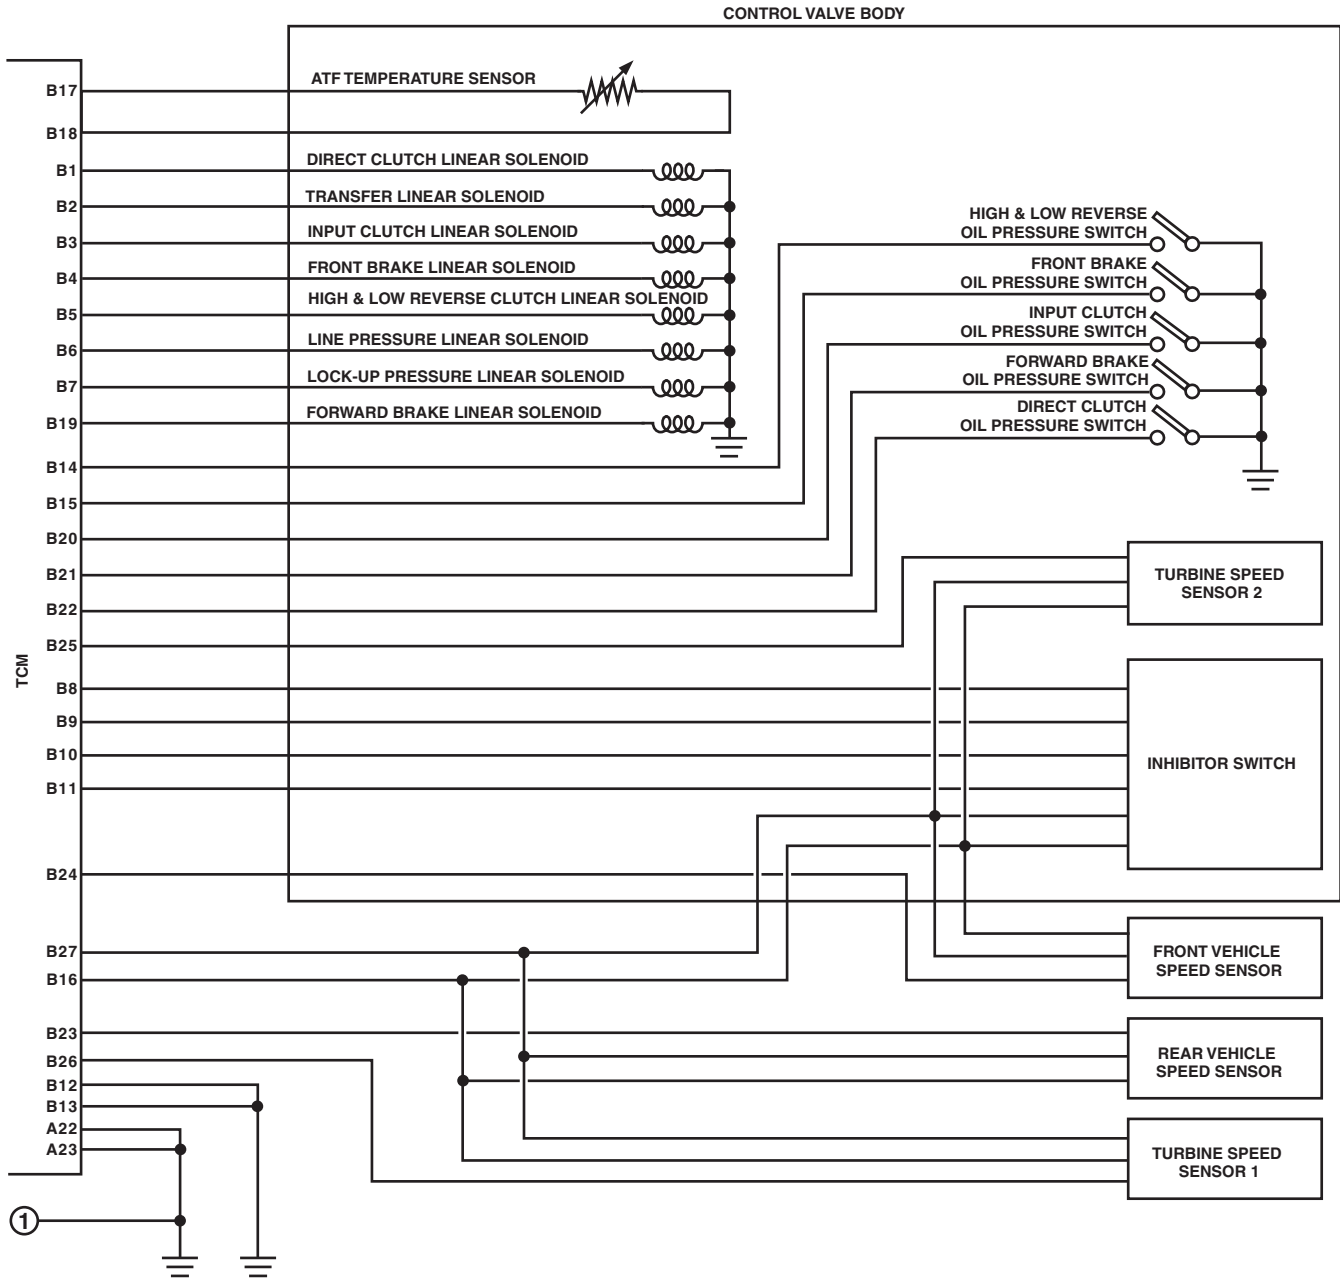

AT Control System

WIRING SYSTEM

7. AT Control System

A: WIRING DIAGRAM

WI-25426

AT Control System

WIRING SYSTEM

WI-25427

AT Control System

WIRING SYSTEM

WI-25428

5AT-02

5AT-02

WI-25429

AT Control System

WIRING SYSTEM

5AT-03

5AT-03

*1: TERMINAL No. OPTIONAL ARRANGEMENT

WI-25430

AT Control System

WIRING SYSTEM

5AT-04

WI-25431

AT Control System

WIRING SYSTEM

5AT-05

5AT-05

WI-25432