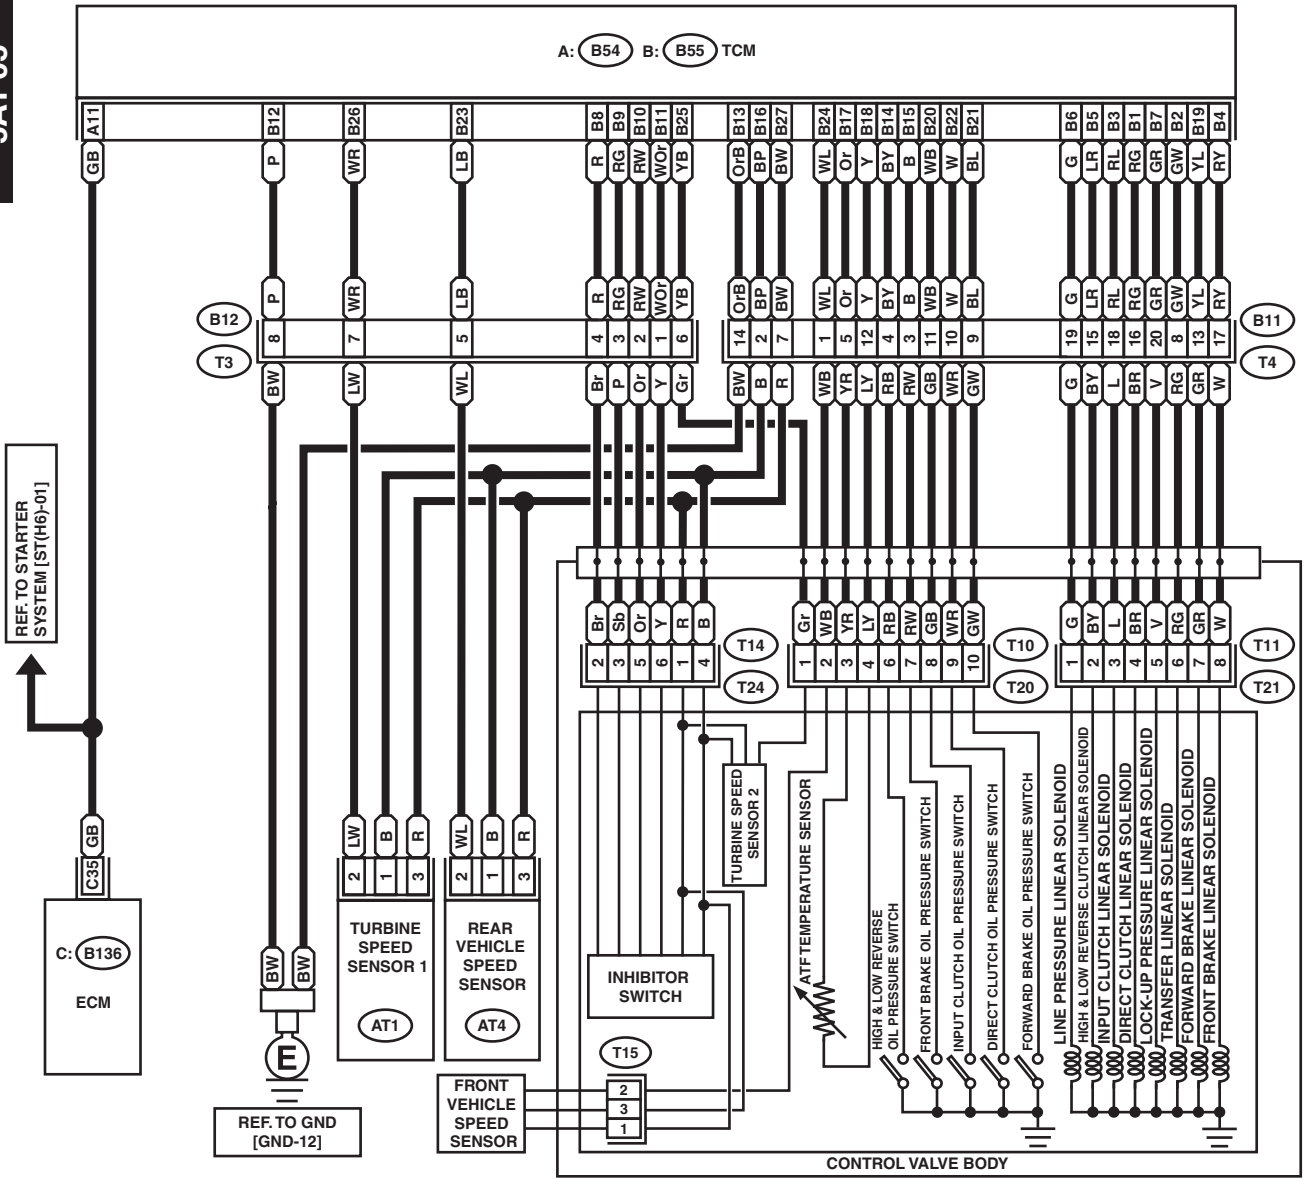

AT Control System

WIRING SYSTEM

7. AT Control System

A: WIRING DIAGRAM

WI-25426

AT Control System

WIRING SYSTEM

WI-25427

AT Control System

WIRING SYSTEM

WI-25428

5AT-02

5AT-02

WI-25429

AT Control System

WIRING SYSTEM

5AT-03

5AT-03

*1: TERMINAL No. OPTIONAL ARRANGEMENT

WI-25430

AT Control System

WIRING SYSTEM

5AT-04

WI-25431

AT Control System

WIRING SYSTEM

5AT-05

5AT-05

WI-25432