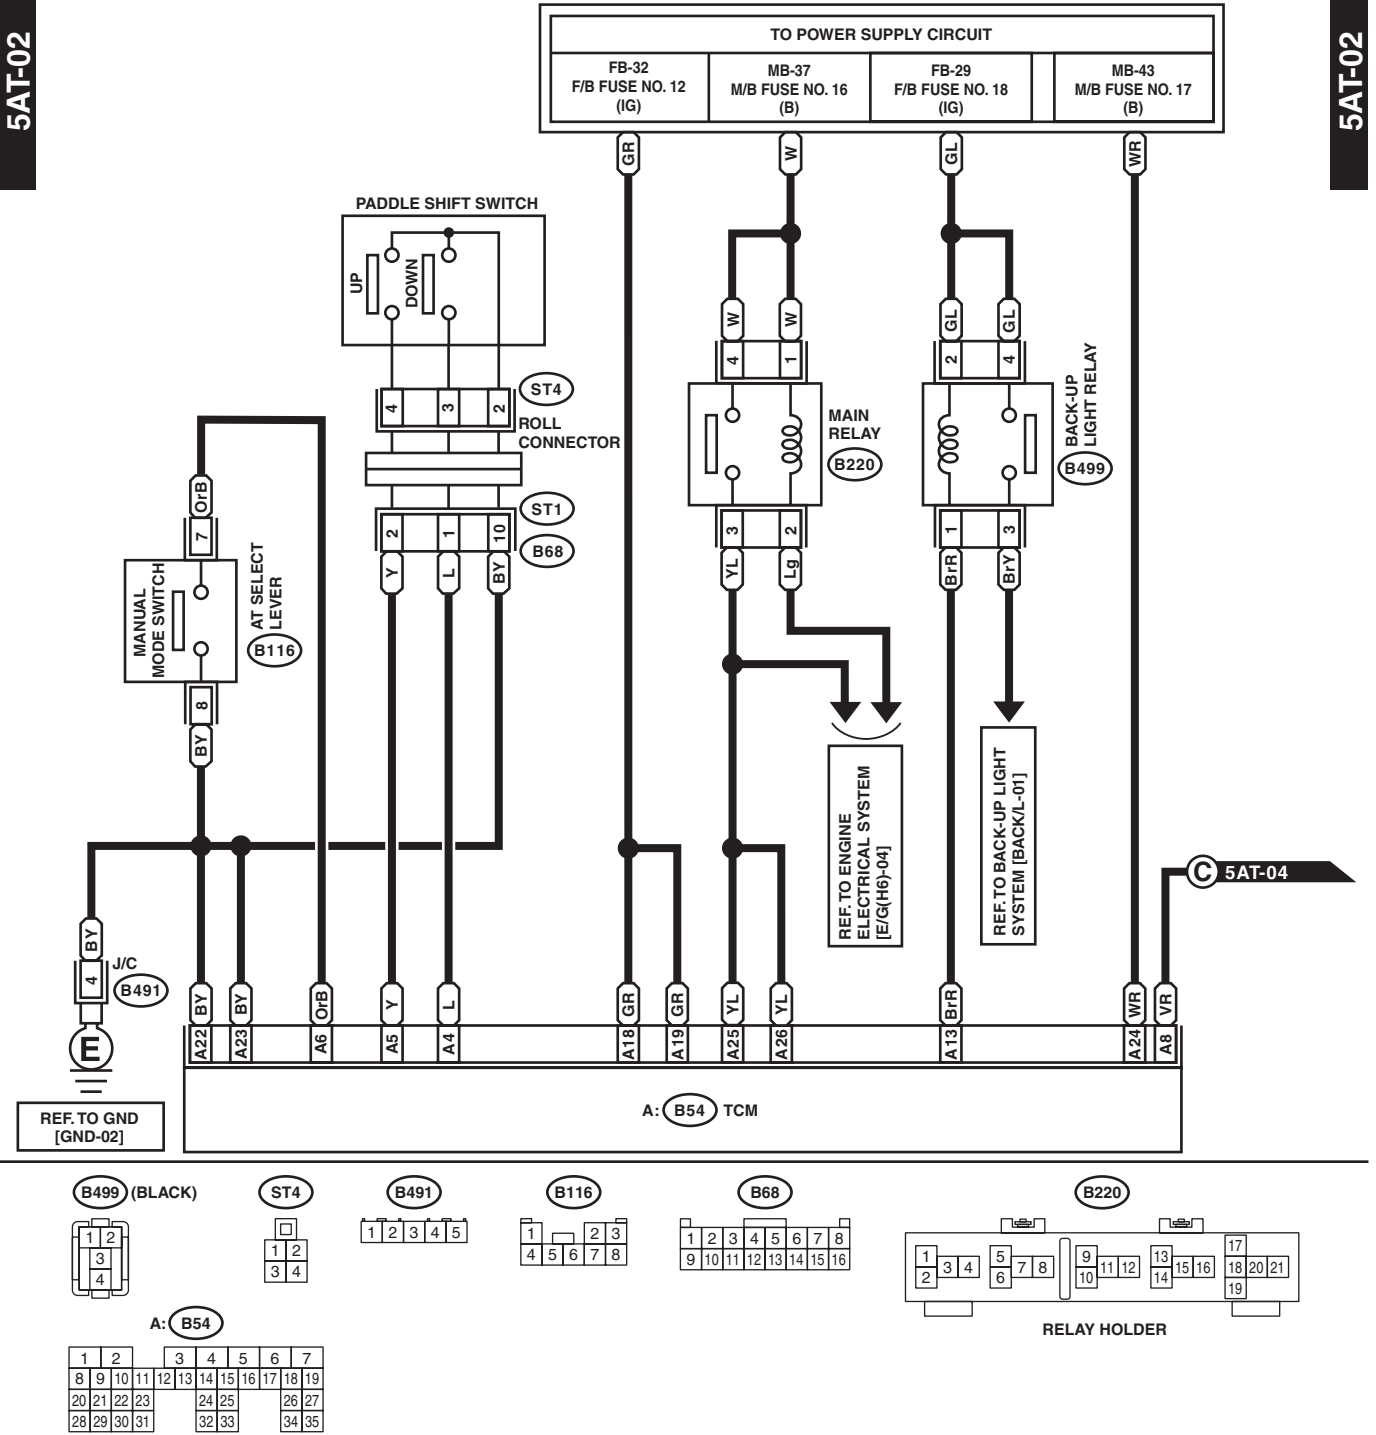

AT Control System

WIRING SYSTEM

7. AT Control System

A: WIRING DIAGRAM

WI-25426

AT Control System

WIRING SYSTEM

WI-25427

AT Control System

WIRING SYSTEM

WI-25428

5AT-02

5AT-02

WI-25429

AT Control System

WIRING SYSTEM

5AT-03

5AT-03

*1: TERMINAL No. OPTIONAL ARRANGEMENT

WI-25430

AT Control System

WIRING SYSTEM

5AT-04

WI-25431

AT Control System

WIRING SYSTEM

5AT-05

5AT-05

WI-25432