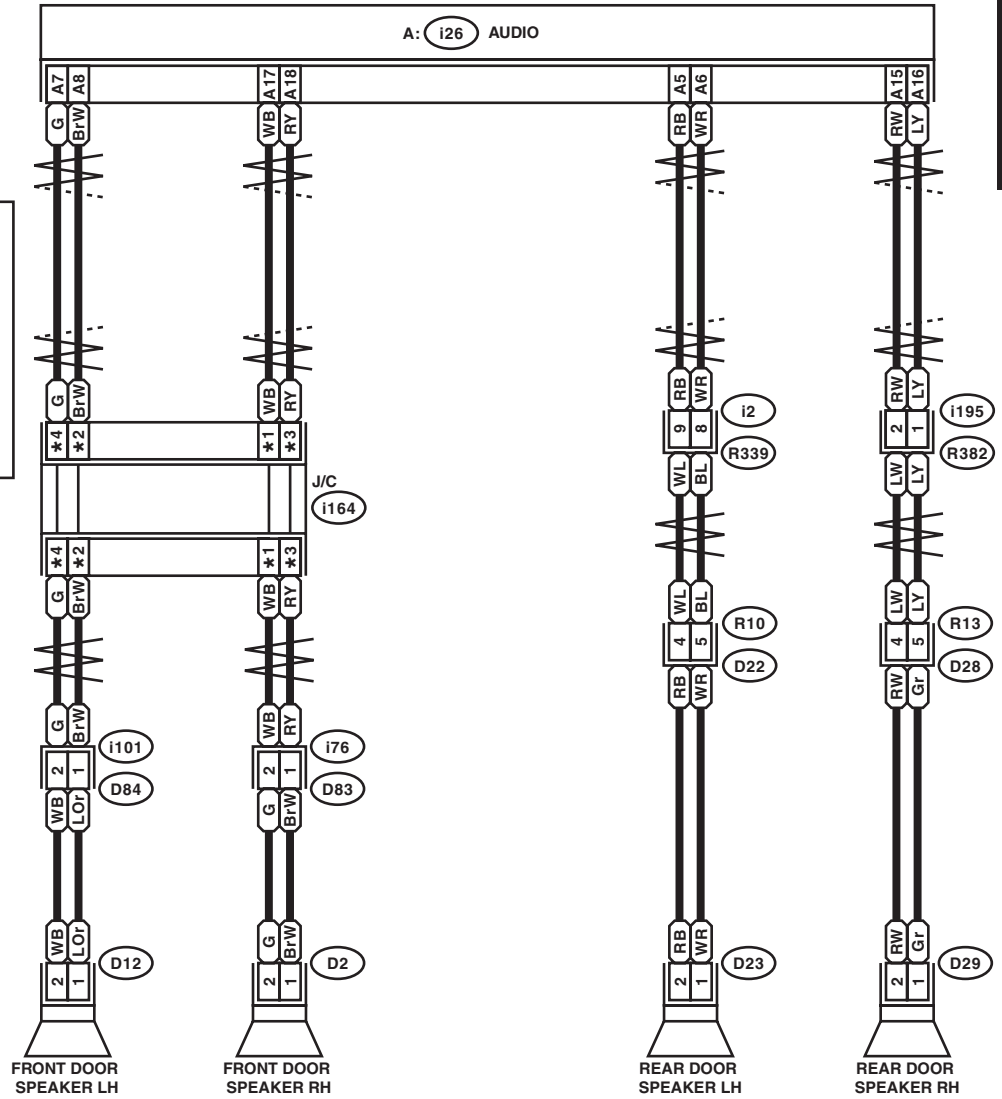

Audio System

WIRING SYSTEM

9. Audio System

A: WIRING DIAGRAM

1. NORMAL AUDIO

WI-25434

Audio System

WIRING SYSTEM

AUDIO(NO)-02

AUDIO(NO)-02

- ★1 : TERMINAL No. OPTIONAL ARRANGEMENT AMONG 1, 2 AND 3
- ★2 : TERMINAL No. OPTIONAL ARRANGEMENT AMONG 4, 5 AND 12
- ★3 : TERMINAL No. OPTIONAL ARRANGEMENT AMONG 6, 7 AND 8
- ★4 : TERMINAL No. OPTIONAL ARRANGEMENT AMONG 9, 10 AND 11

AUDIO(PA)-01

- *1 : TERMINAL No. OPTIONAL ARRANGEMENT AMONG 1, 2, 3, 4, 5 AND 6
- *2 : TERMINAL No. OPTIONAL ARRANGEMENT AMONG 7, 8, 9, 10, 11 AND 12
- *3 : TERMINAL No. OPTIONAL ARRANGEMENT AMONG 10, 11 AND 12
- *4 : TERMINAL No. OPTIONAL ARRANGEMENT AMONG 7, 8 AND 9