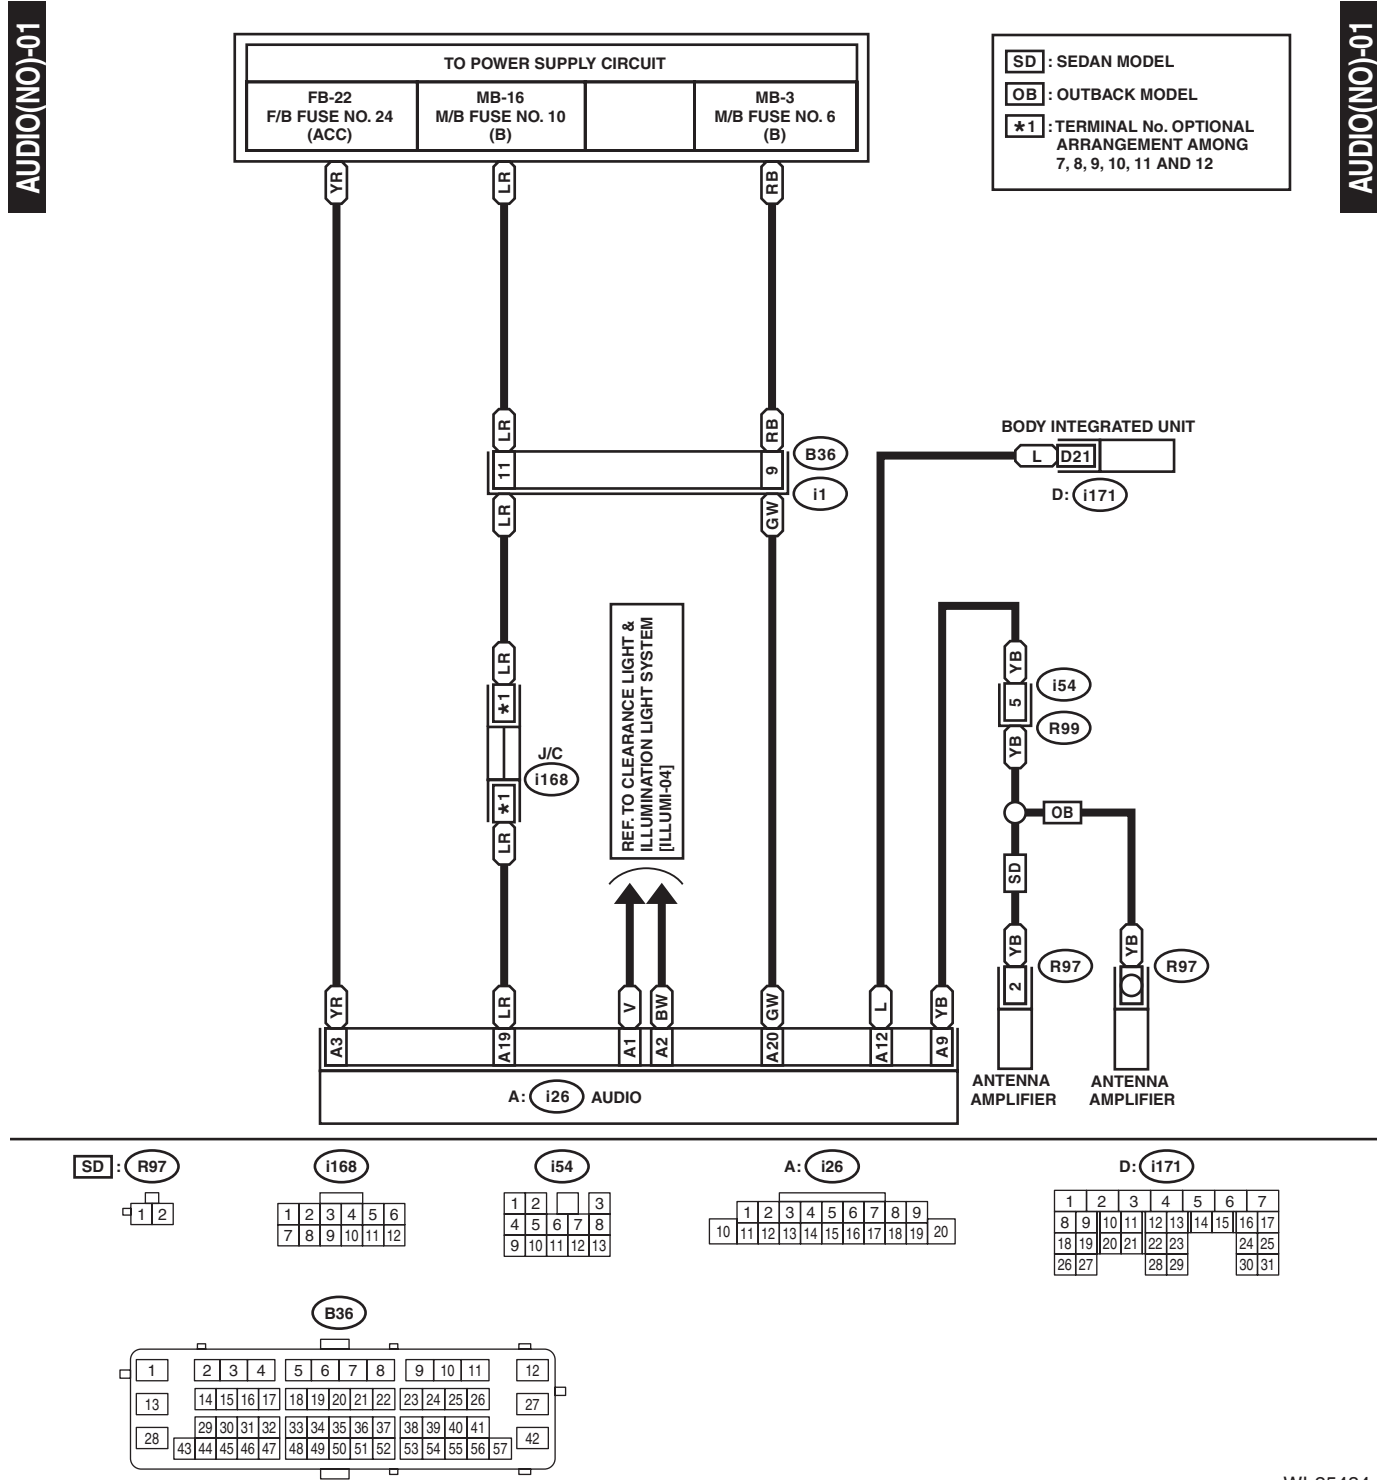

Audio System

WIRING SYSTEM

9. Audio System

A: WIRING DIAGRAM

1. NORMAL AUDIO

WI-25434

Audio System

WIRING SYSTEM

AUDIO(NO)-02

AUDIO(NO)-02

- ★1 : TERMINAL No. OPTIONAL ARRANGEMENT AMONG 1, 2 AND 3
- ★2 : TERMINAL No. OPTIONAL ARRANGEMENT AMONG 4, 5 AND 12
- ★3 : TERMINAL No. OPTIONAL ARRANGEMENT AMONG 6, 7 AND 8
- ★4 : TERMINAL No. OPTIONAL ARRANGEMENT AMONG 9, 10 AND 11