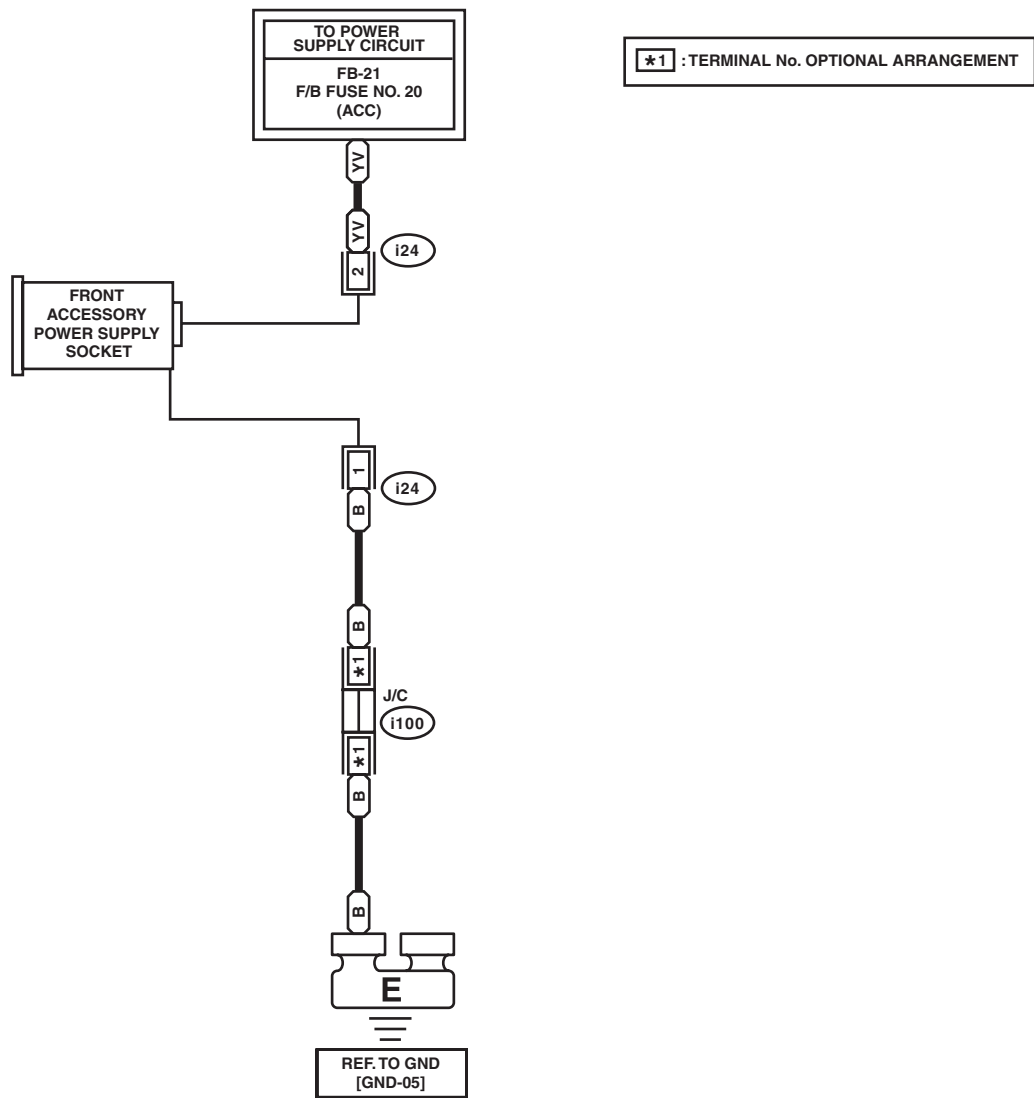

Front Accessory Power Supply Socket System

WIRING SYSTEM

20. Front Accessory Power Supply Socket System

A: WIRING DIAGRAM

FAPS-01

FAPS-01

WI-29373