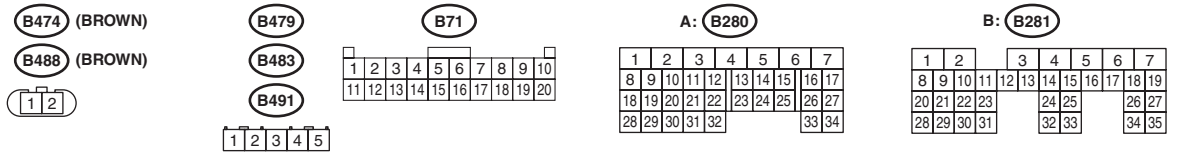

21. Front Fog Light System

A: WIRING DIAGRAM

Front Fog Light System

WIRING SYSTEM