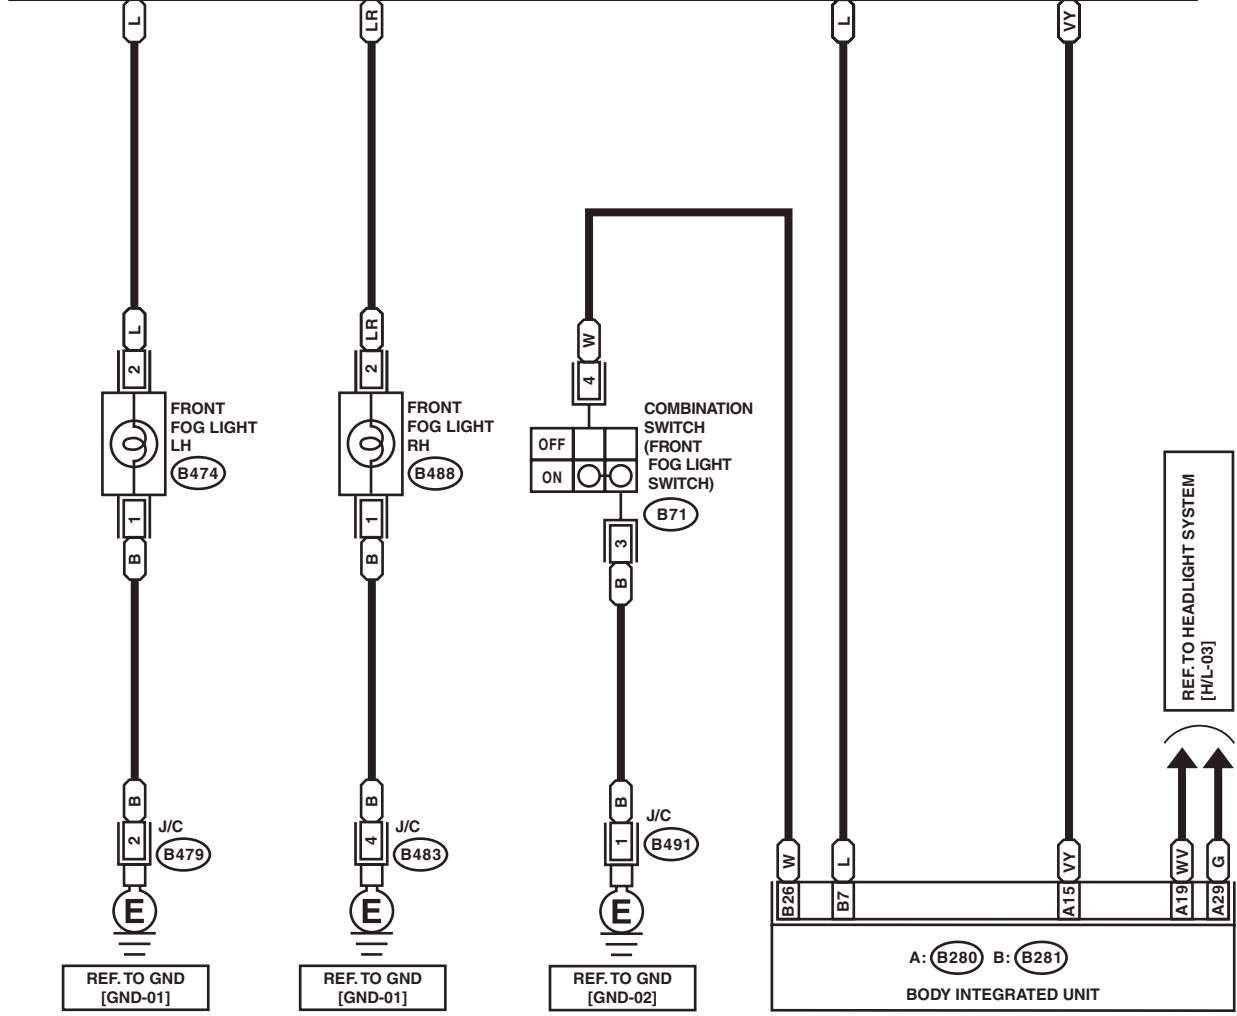

21. Front Fog Light System

A: WIRING DIAGRAM

Front Fog Light System

WIRING SYSTEM