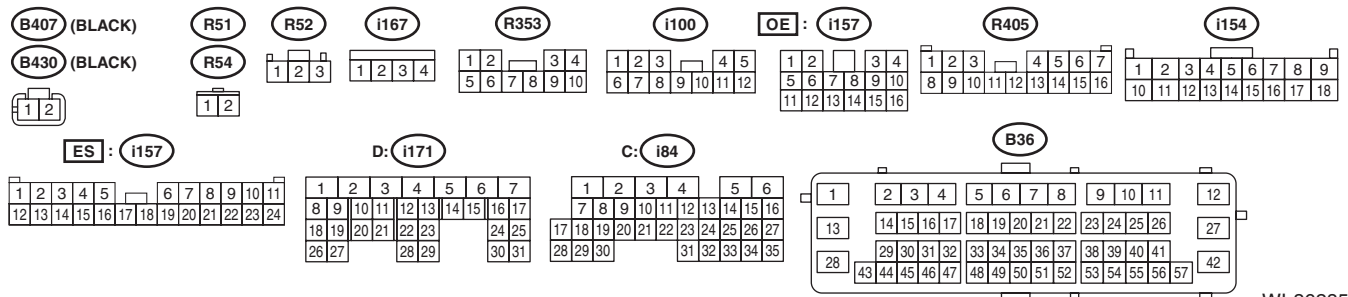

Interior Light System

WIRING SYSTEM

27. Interior Light System

A: WIRING DIAGRAM

WI-36284

Interior Light System

WIRING SYSTEM

WI-36285