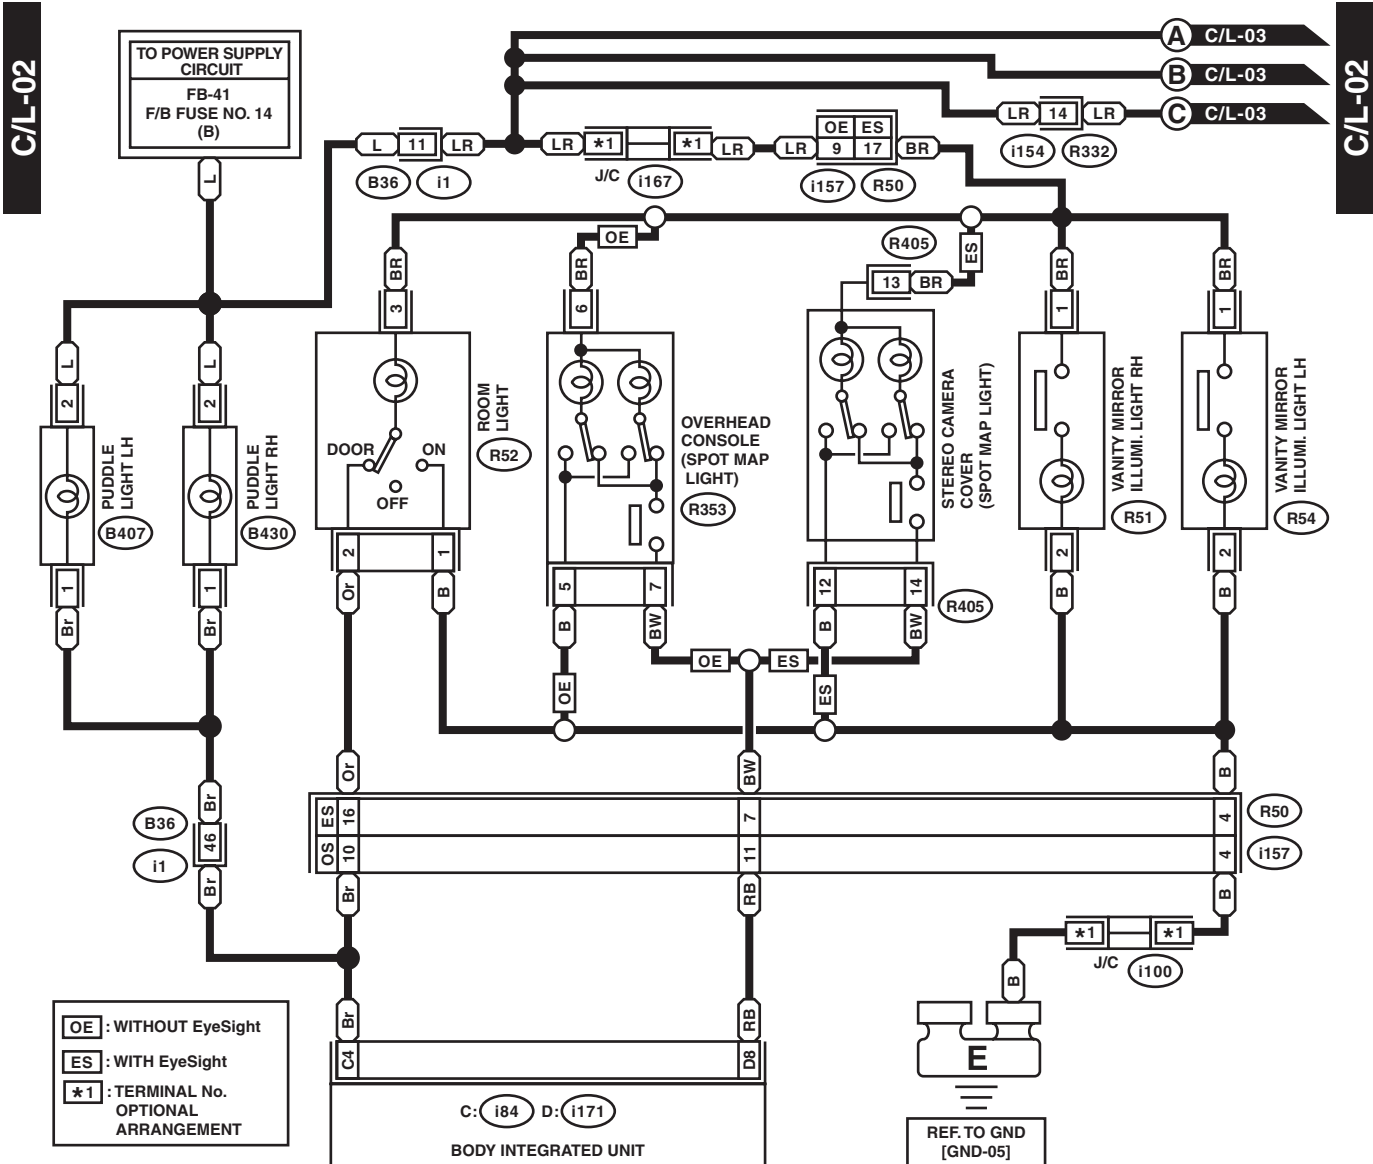

Interior Light System

WIRING SYSTEM

27. Interior Light System

A: WIRING DIAGRAM

WI-36284

Interior Light System

WIRING SYSTEM

WI-36285

Interior Light System

WIRING SYSTEM

WI-36286

Interior Light System

WIRING SYSTEM

C/L-04

C/L-04

WI-36287