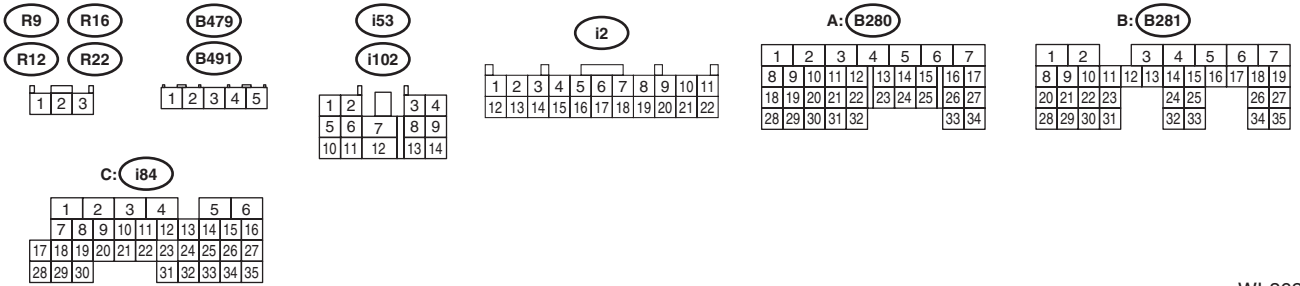

Interior Light System

WIRING SYSTEM

WI-36286

Interior Light System

WIRING SYSTEM

C/L-04

C/L-04

WI-36287