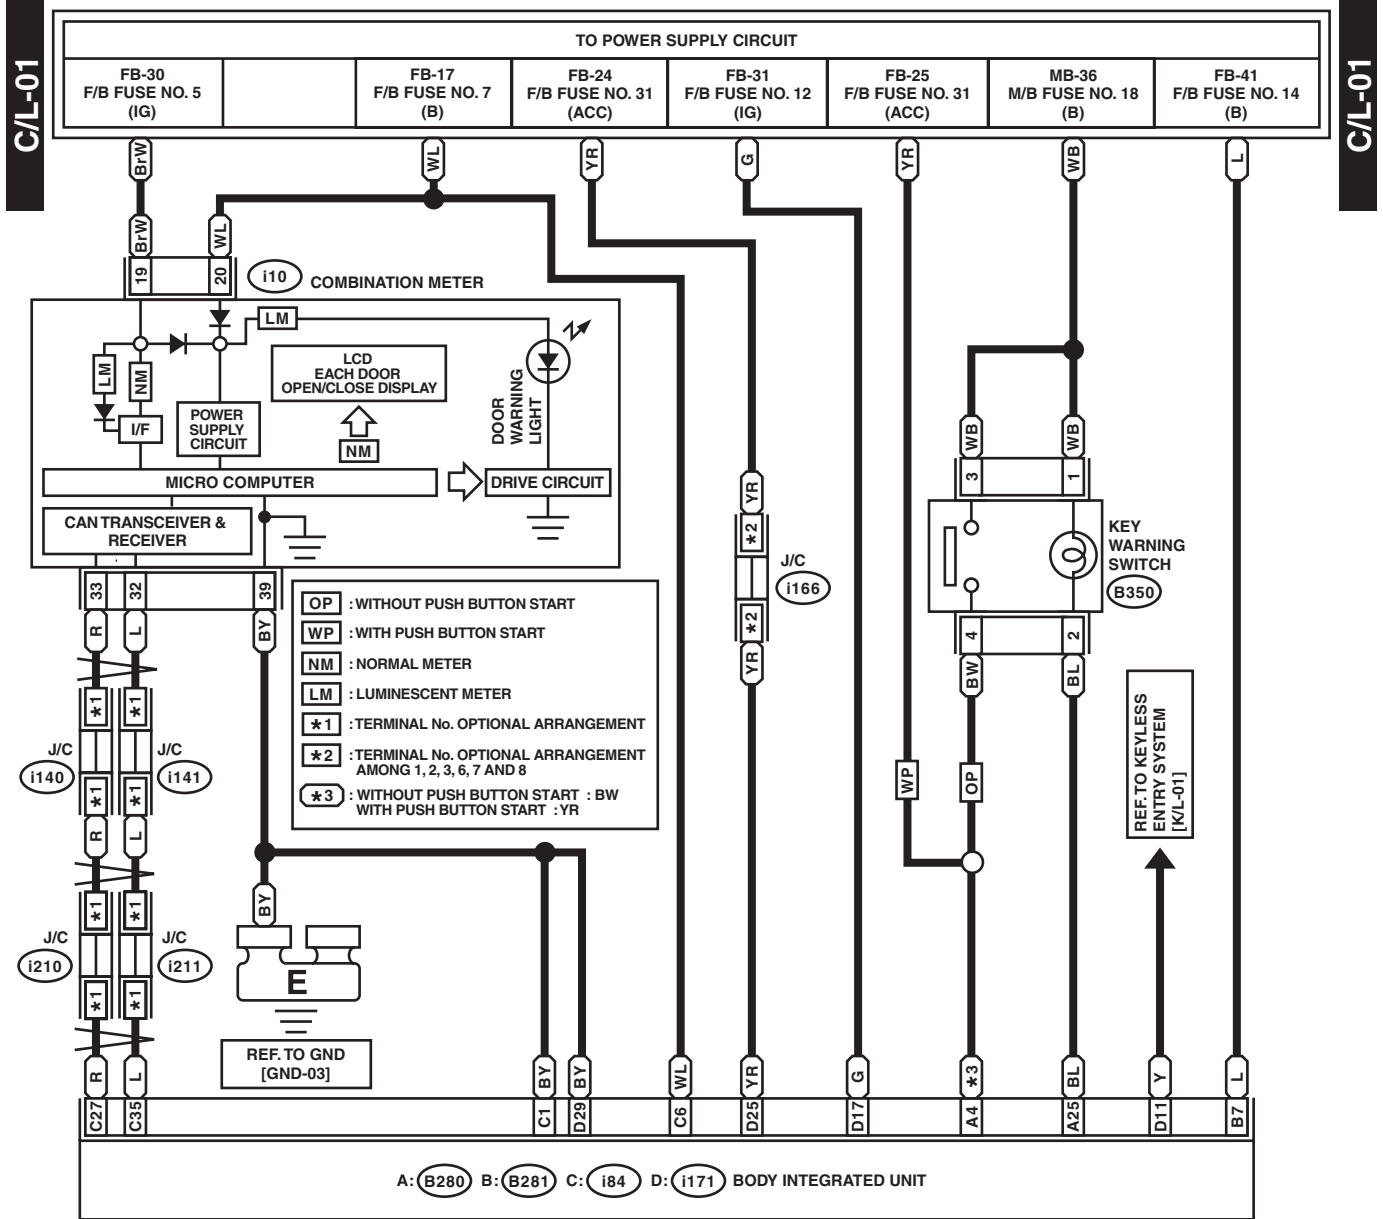

Interior Light System

WIRING SYSTEM

27. Interior Light System

A: WIRING DIAGRAM

WI-36284

Interior Light System

WIRING SYSTEM

WI-36285

Interior Light System

WIRING SYSTEM

WI-36286

Interior Light System

WIRING SYSTEM

C/L-04

C/L-04

WI-36287