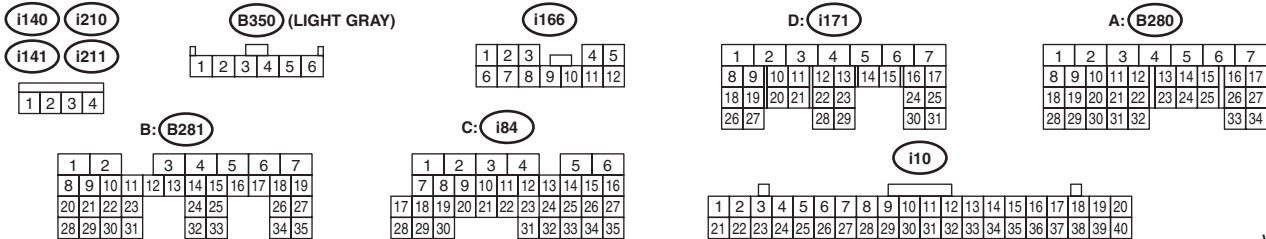

Interior Light System

WIRING SYSTEM

27. Interior Light System

A: WIRING DIAGRAM

WI-36284

Interior Light System

WIRING SYSTEM

WI-36285