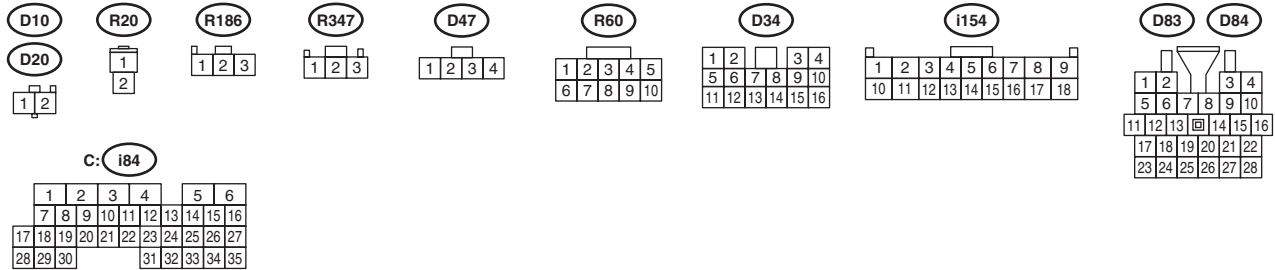

Interior Light System

WIRING SYSTEM

WI-36286