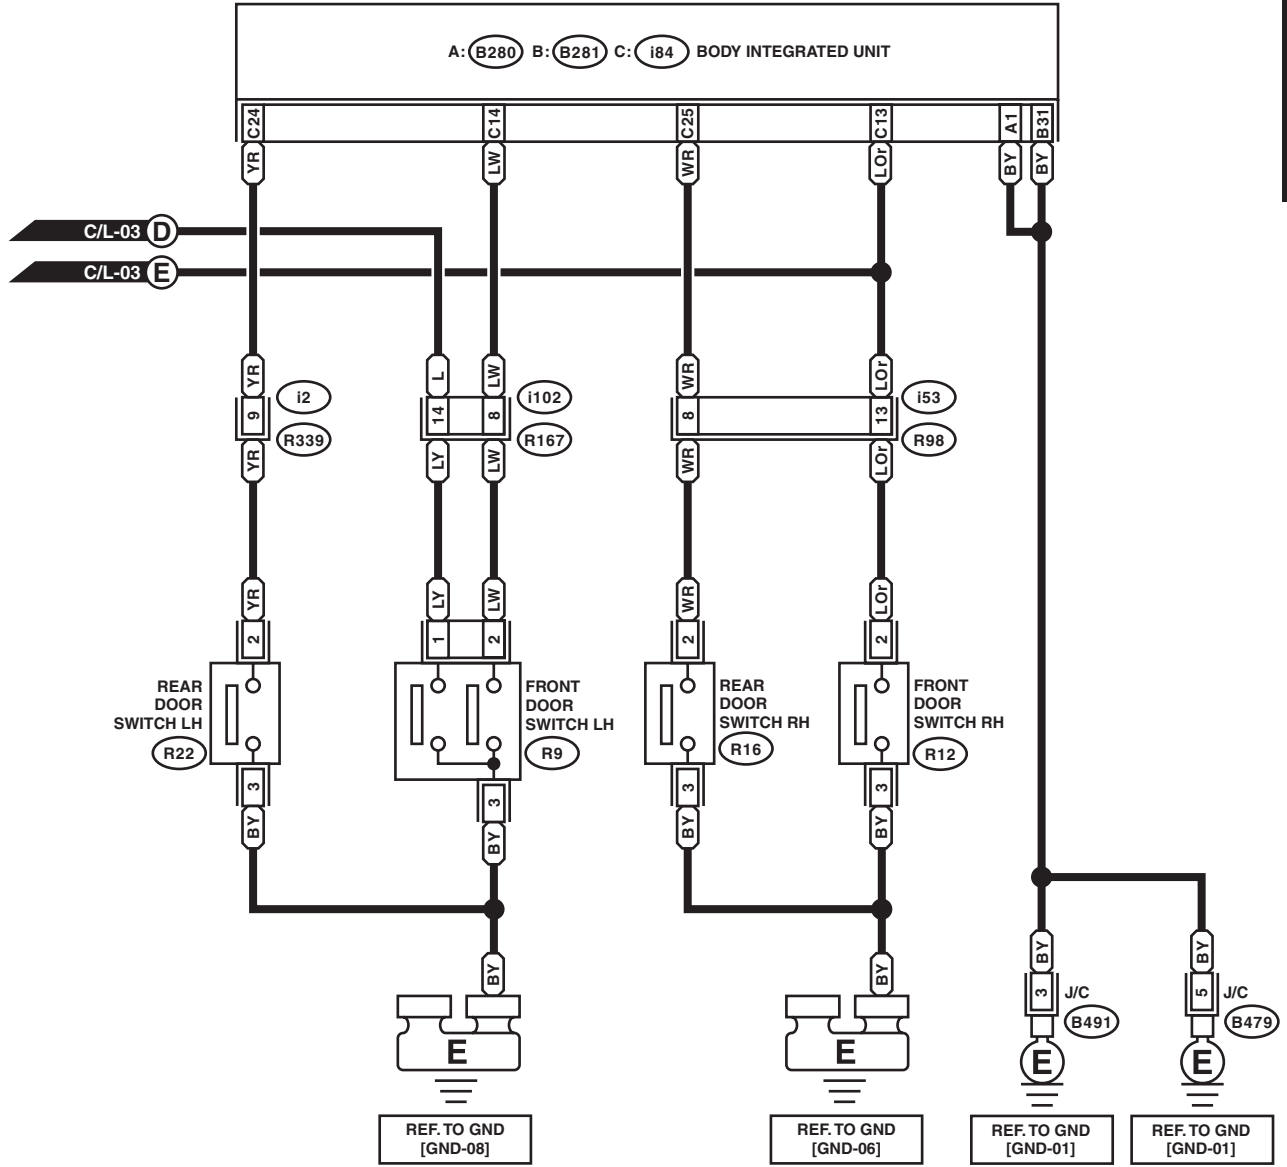

Interior Light System

WIRING SYSTEM

27. Interior Light System

A: WIRING DIAGRAM

WI-36284

Interior Light System

WIRING SYSTEM

WI-36285

Interior Light System

WIRING SYSTEM

WI-36286

Interior Light System

WIRING SYSTEM

C/L-04

C/L-04

WI-36287