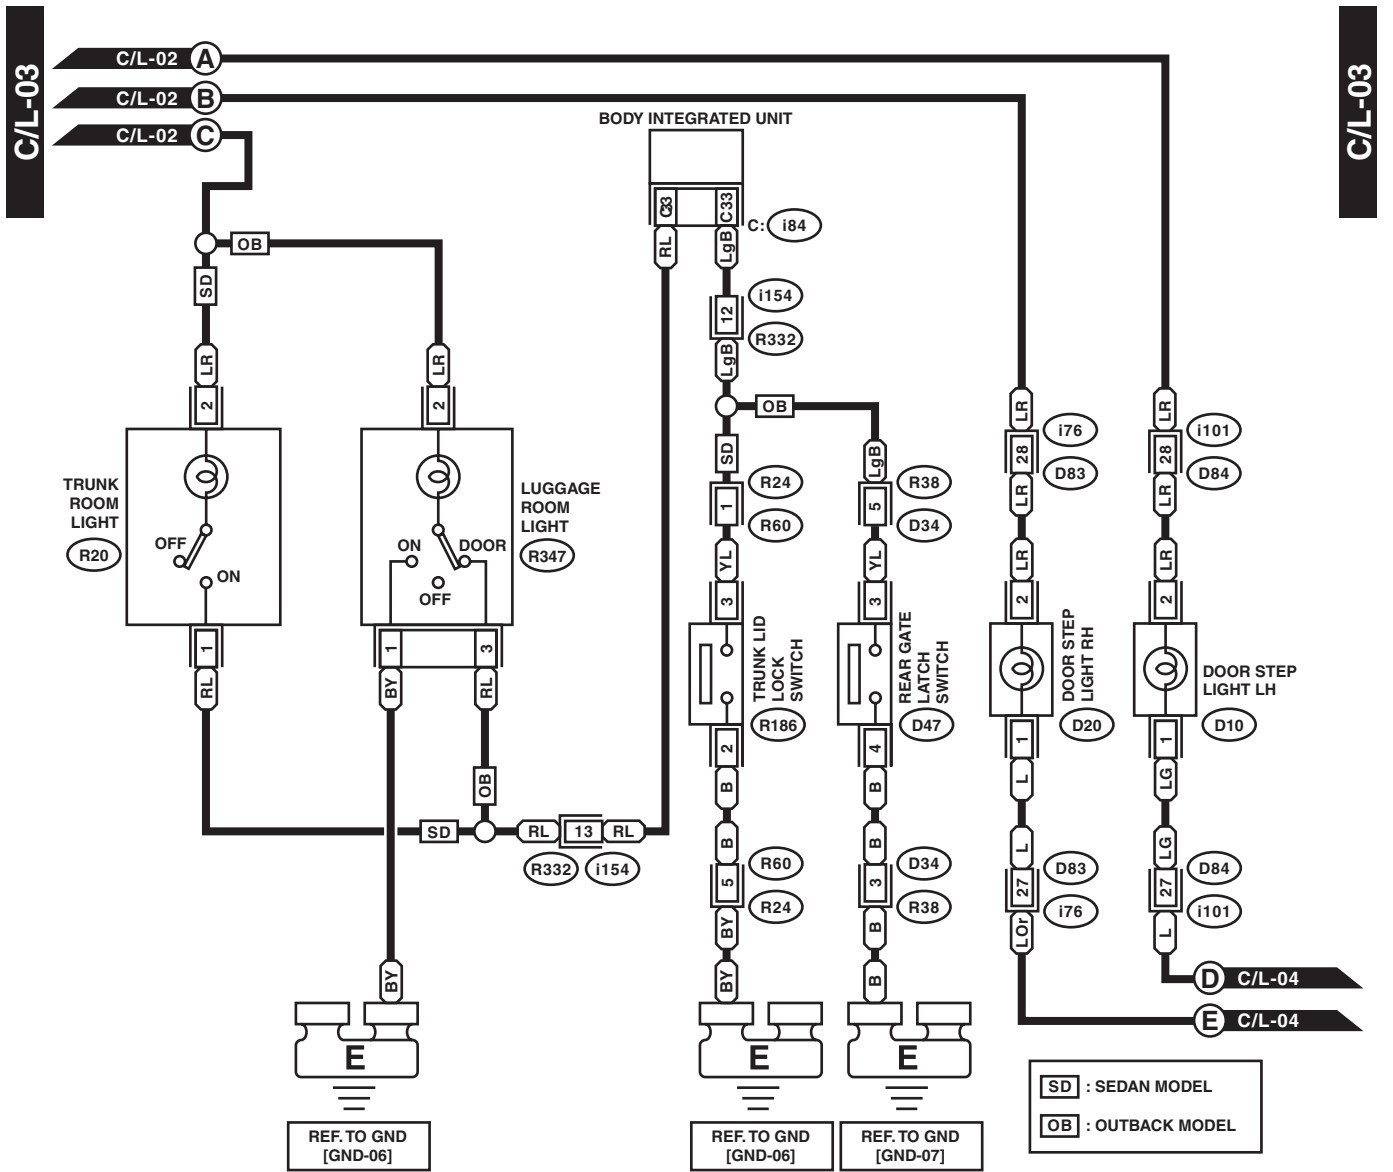

Interior Light System

WIRING SYSTEM

WI-36286