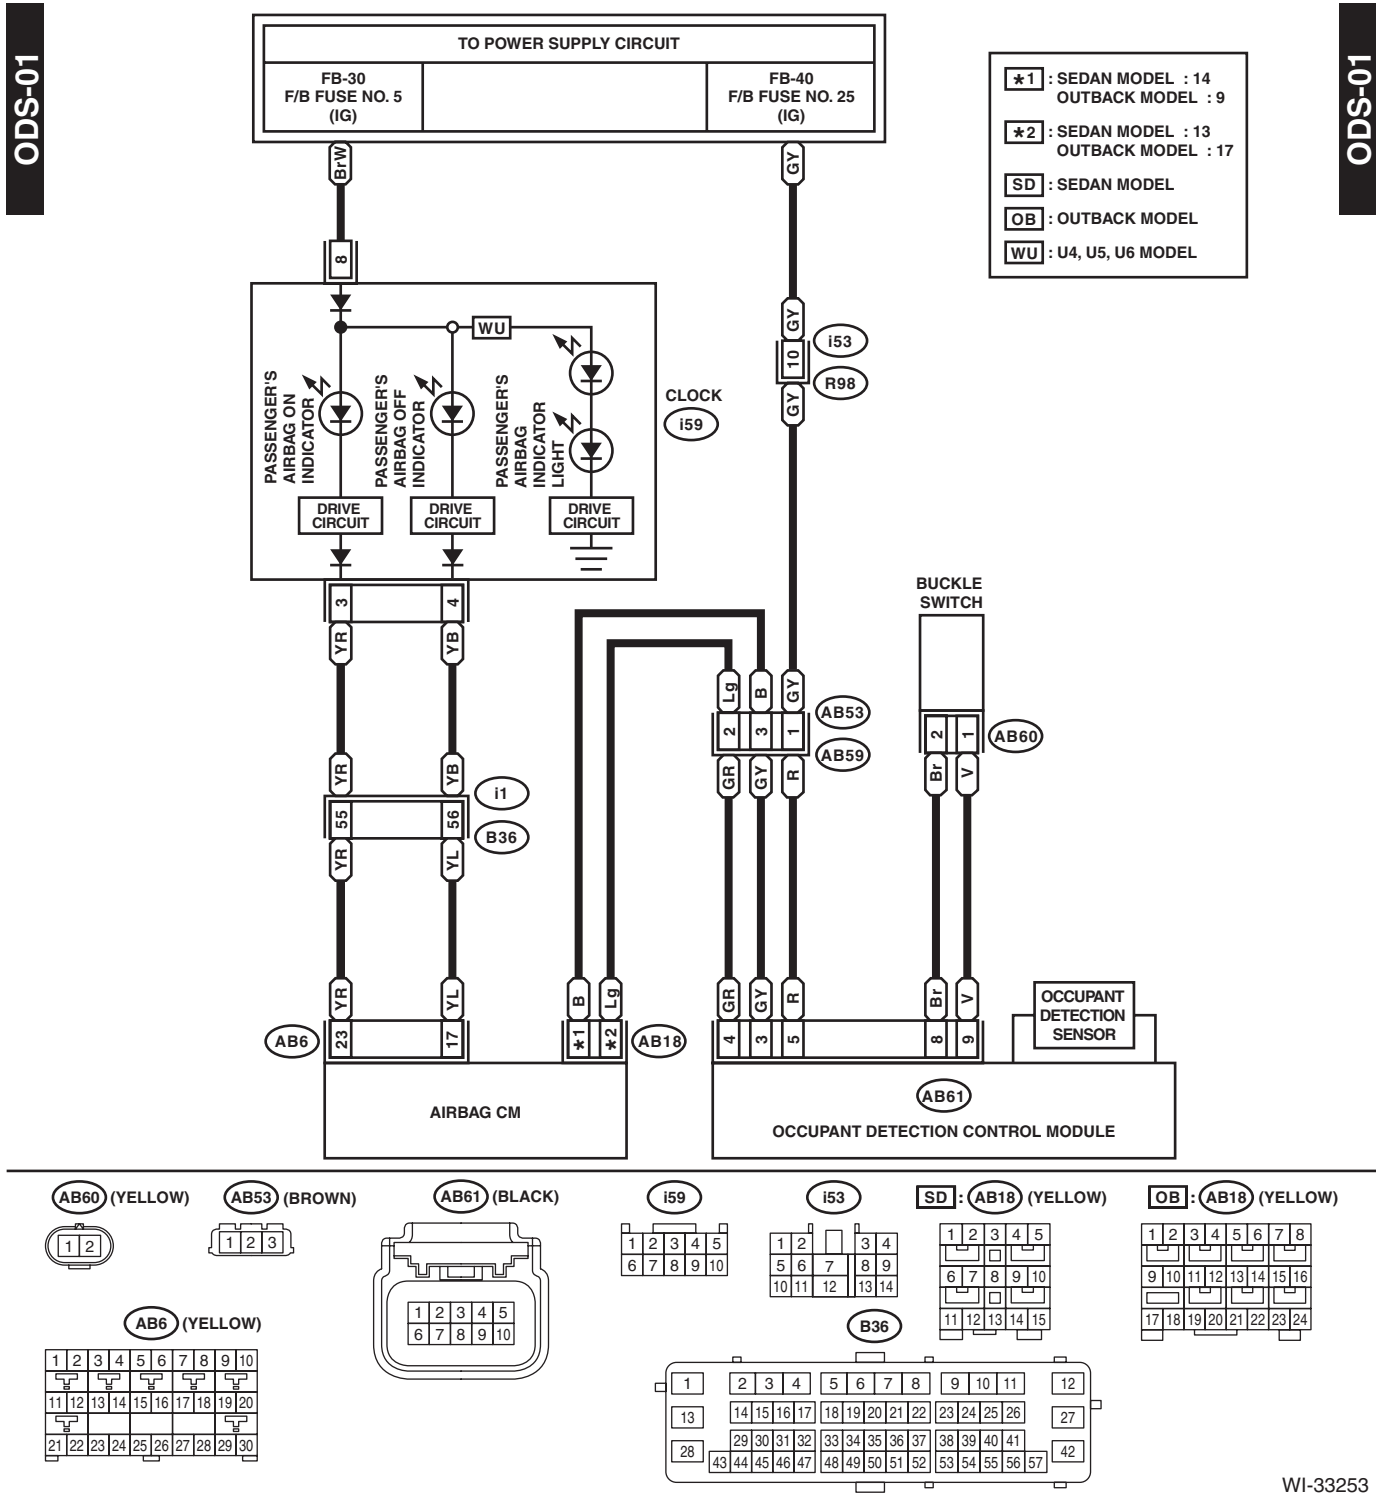

Occupant Detection System

WIRING SYSTEM

31. Occupant Detection System

A: WIRING DIAGRAM

WI-33253