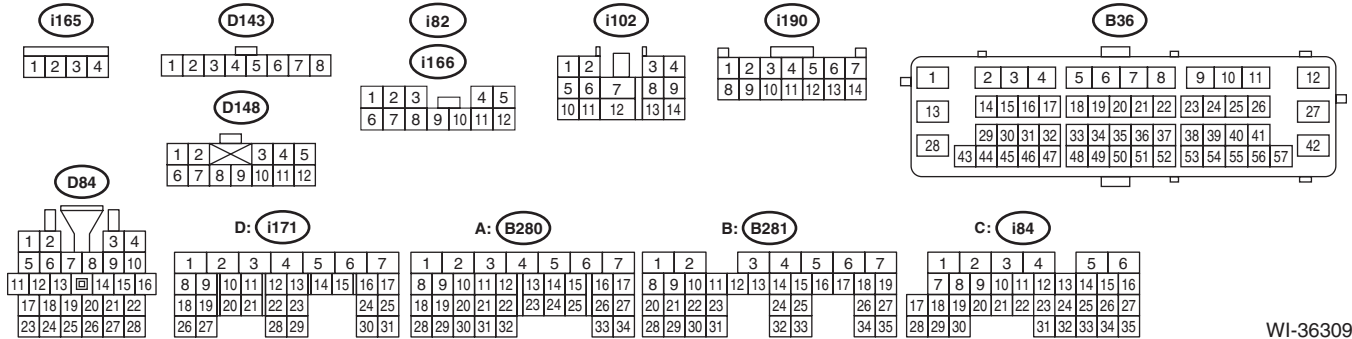

Power Seat System

WIRING SYSTEM

P/SEAT-02

P/SEAT-02

R109 (BLACK)

R191 (LIGHT GRAY)

R192 R368

i53

R190

WI-25557

Power Seat System

WIRING SYSTEM

2. WITH MEMORY

WI-36309