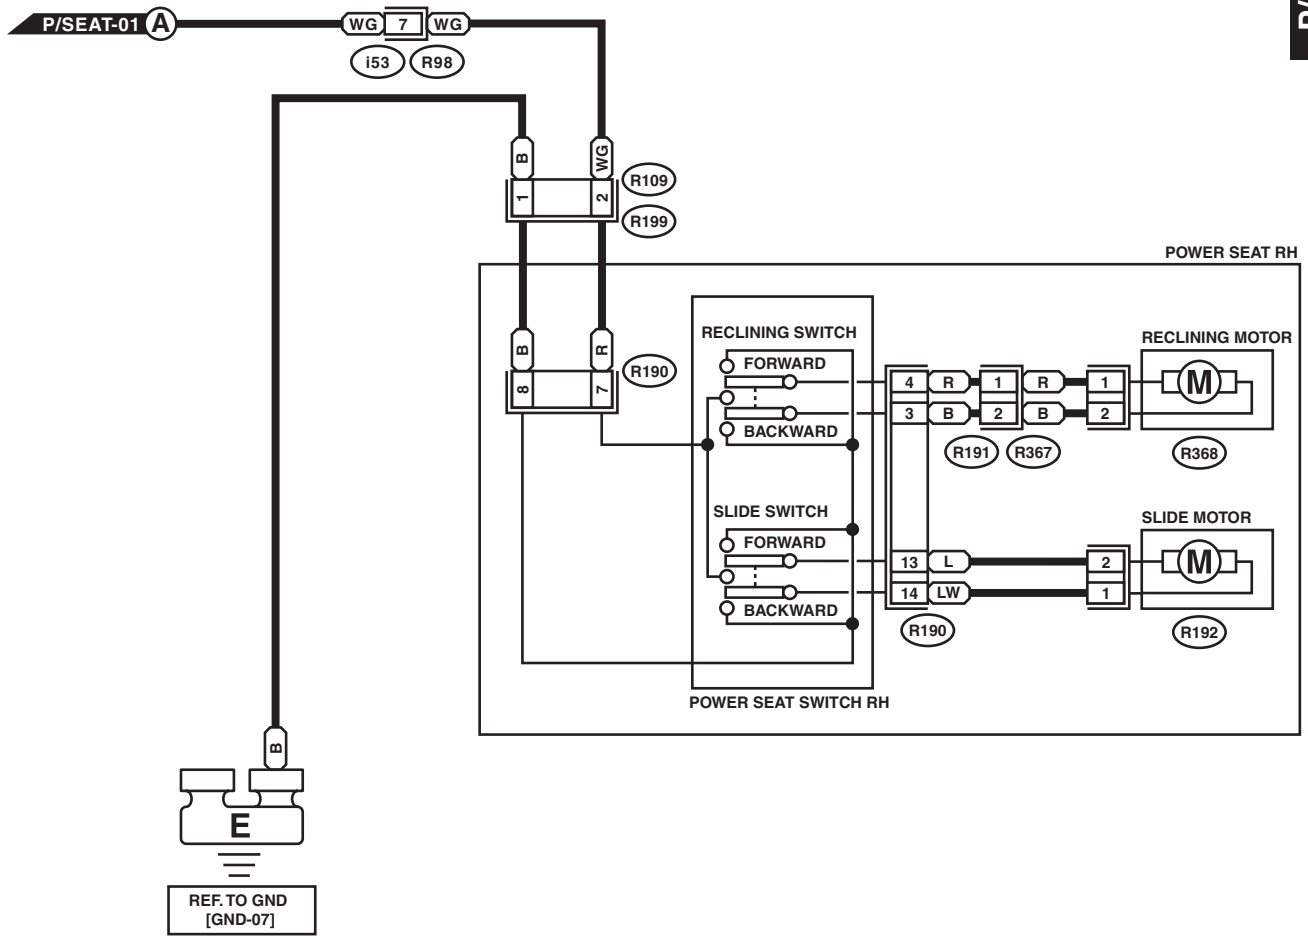

Power Seat System

WIRING SYSTEM

P/SEAT-02

P/SEAT-02

R109 (BLACK)

R191 (LIGHT GRAY)

R192 R368

i53

R190

WI-25557

Power Seat System

WIRING SYSTEM

2. WITH MEMORY

WI-36309