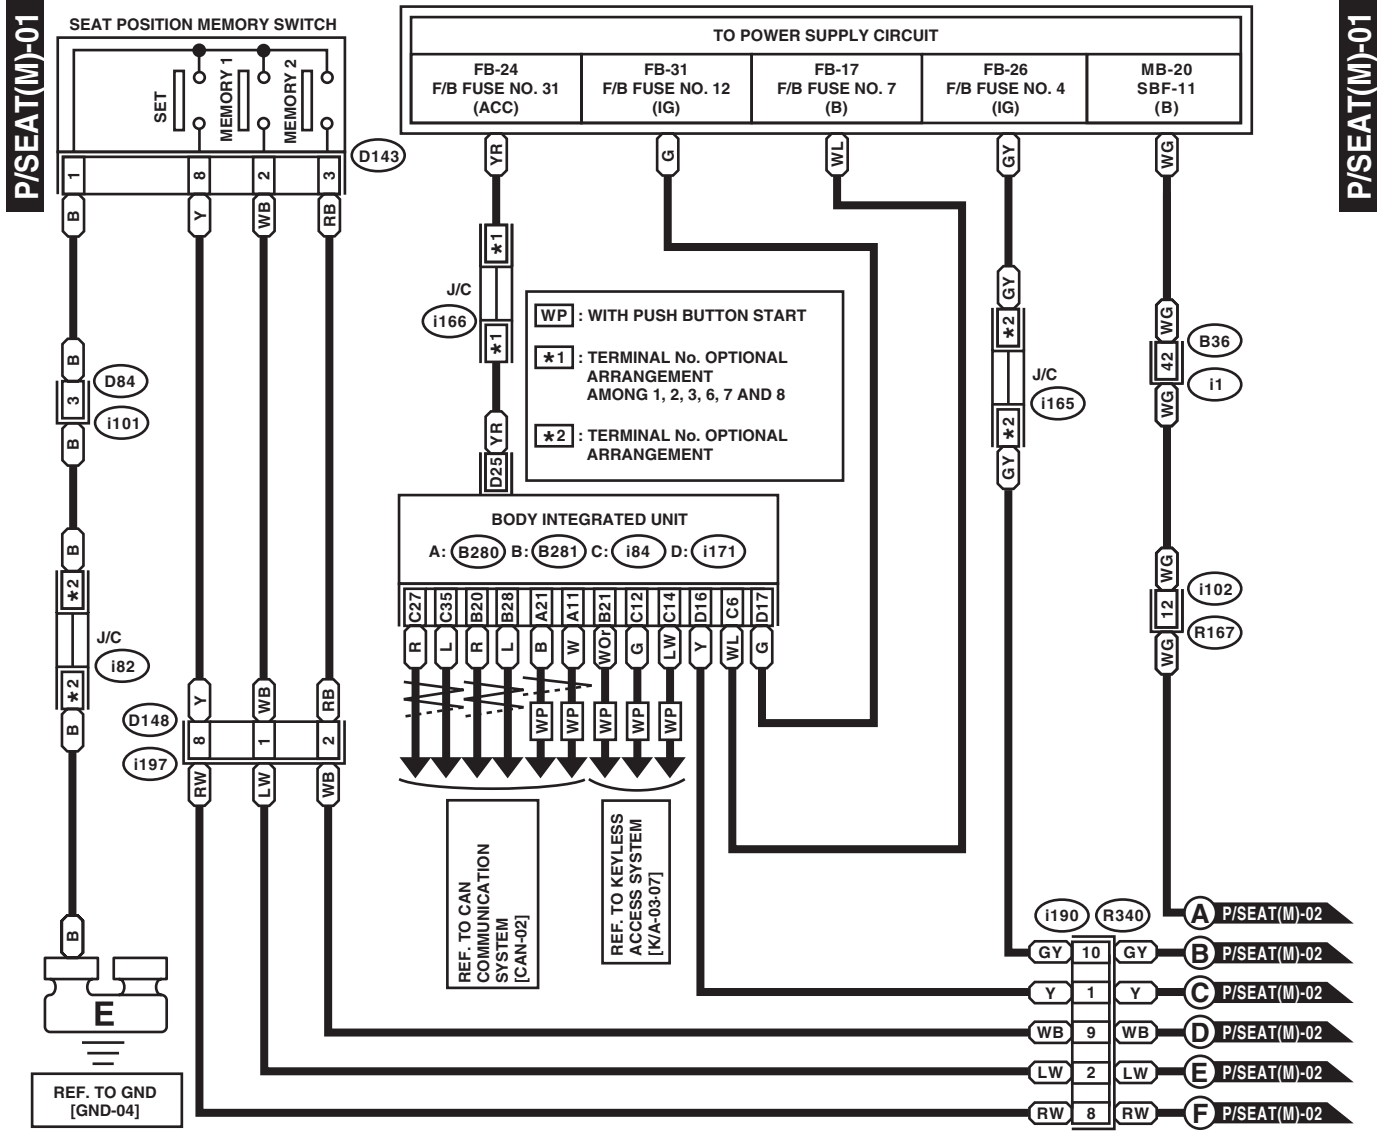

Power Seat System

WIRING SYSTEM

P/SEAT-02

P/SEAT-02

R109 (BLACK)

R191 (LIGHT GRAY)

R192 R368

i53

R190

WI-25557

Power Seat System

WIRING SYSTEM

2. WITH MEMORY

WI-36309