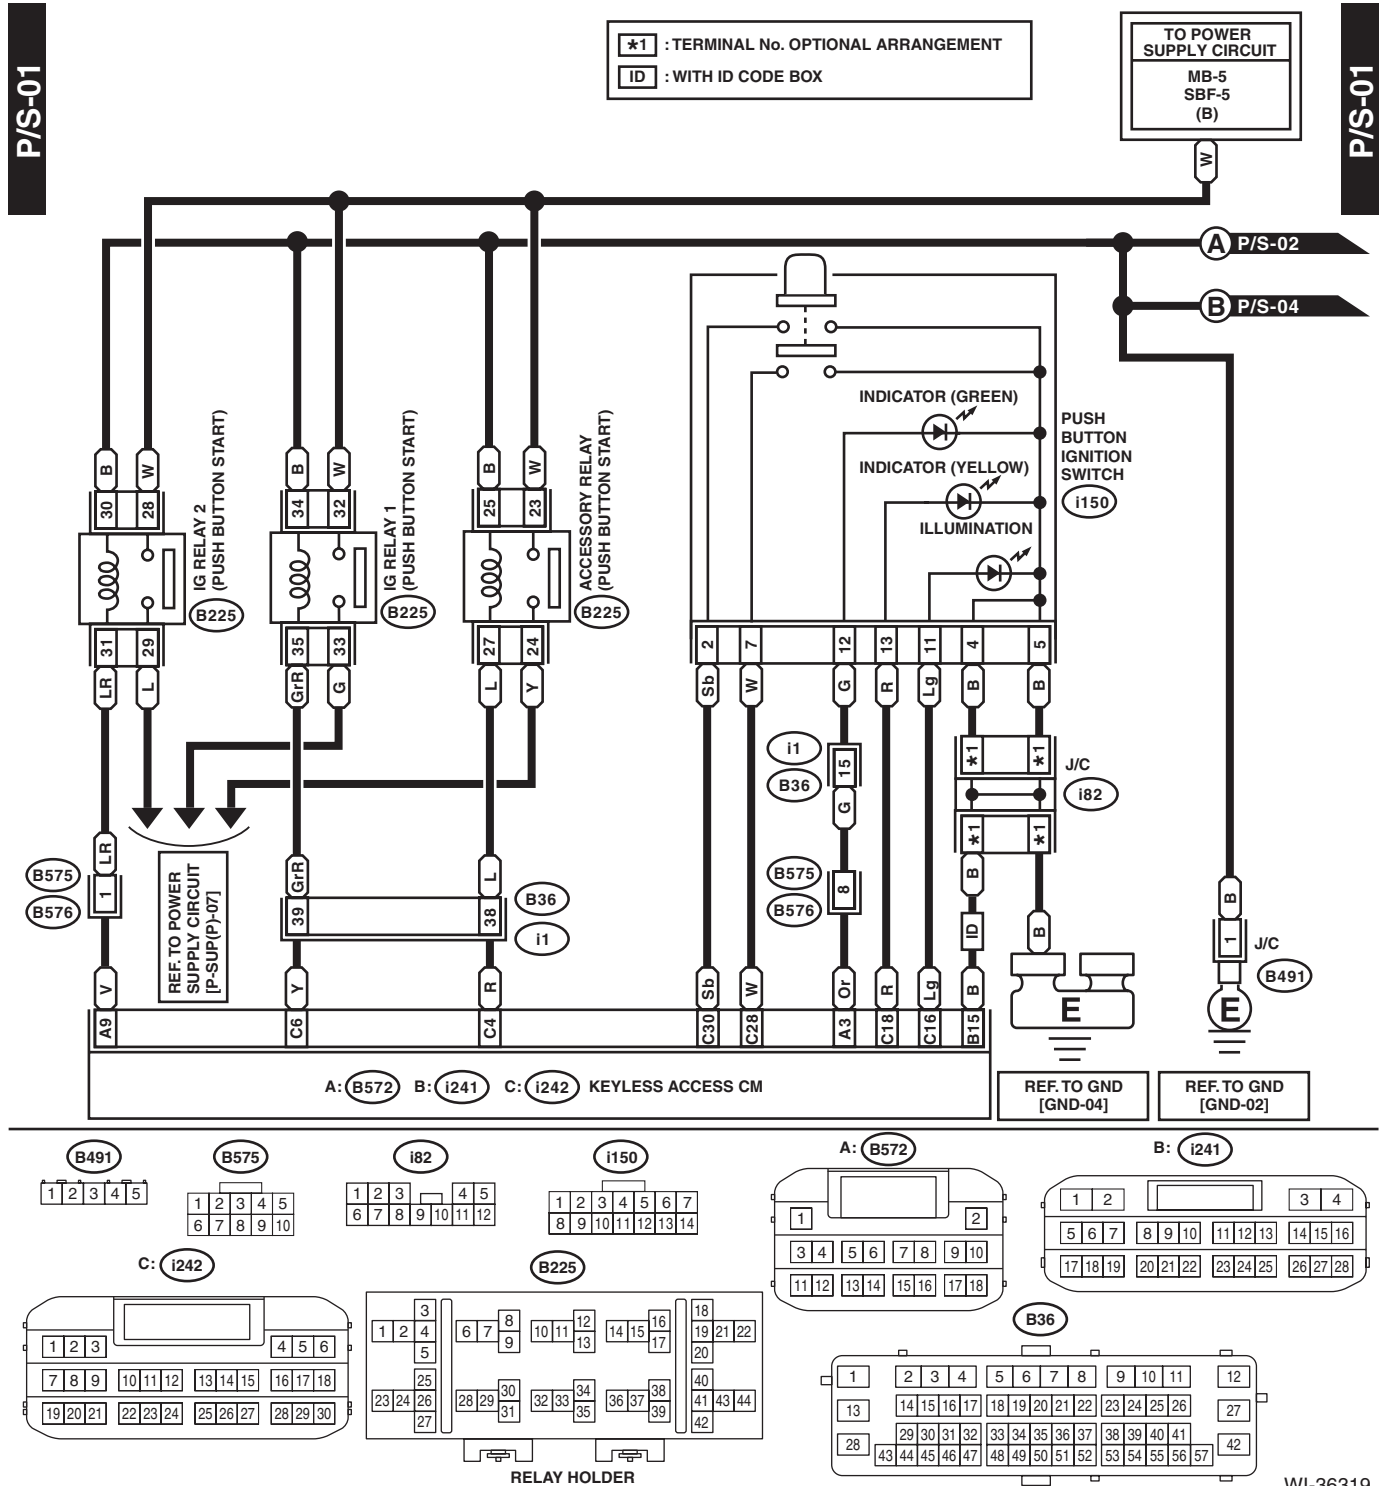

Push Button Start System

WIRING SYSTEM

36. Push Button Start System

A: WIRING DIAGRAM

Push Button Start System

WIRING SYSTEM

P/S-02

P/S-02

WI-36320

Push Button Start System

WIRING SYSTEM

P/S-03

P/S-03

WI-36321

Push Button Start System

WIRING SYSTEM