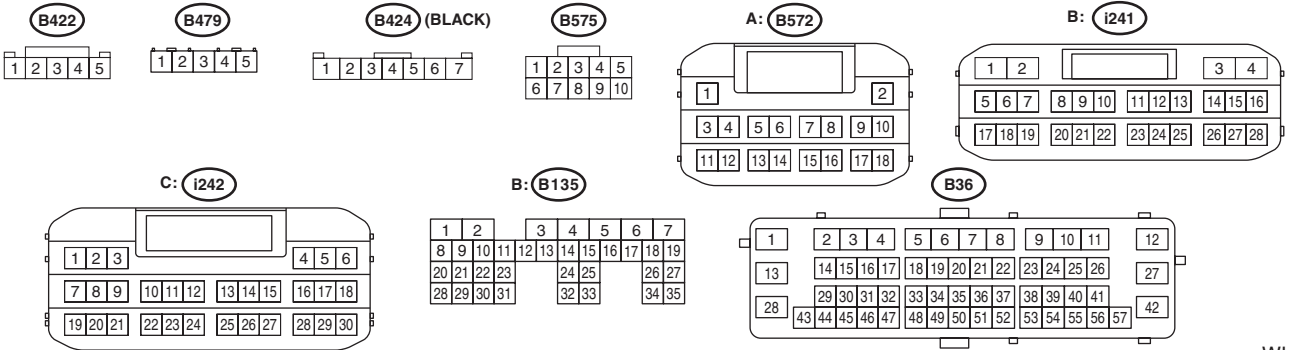

Push Button Start System

WIRING SYSTEM

36. Push Button Start System

A: WIRING DIAGRAM

Push Button Start System

WIRING SYSTEM

P/S-02

P/S-02