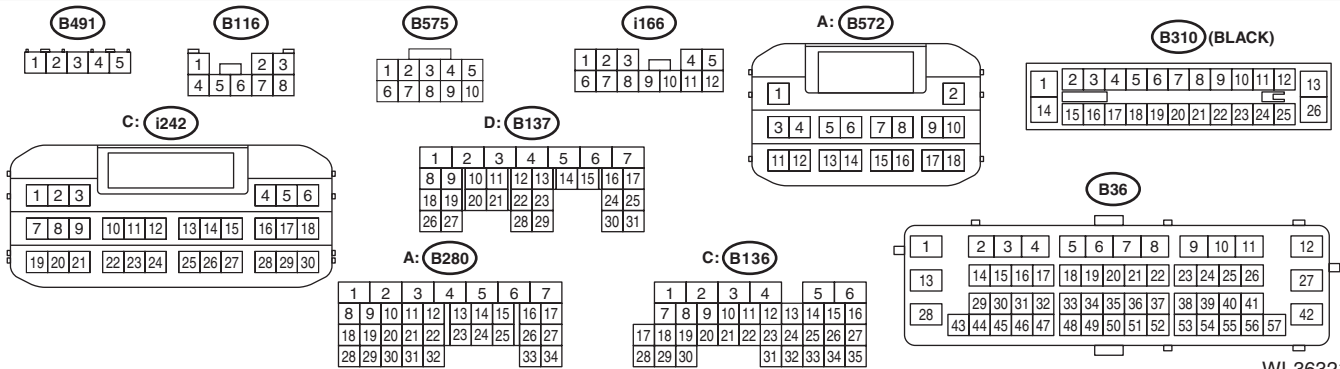

Push Button Start System

WIRING SYSTEM

P/S-03

P/S-03

WI-36321