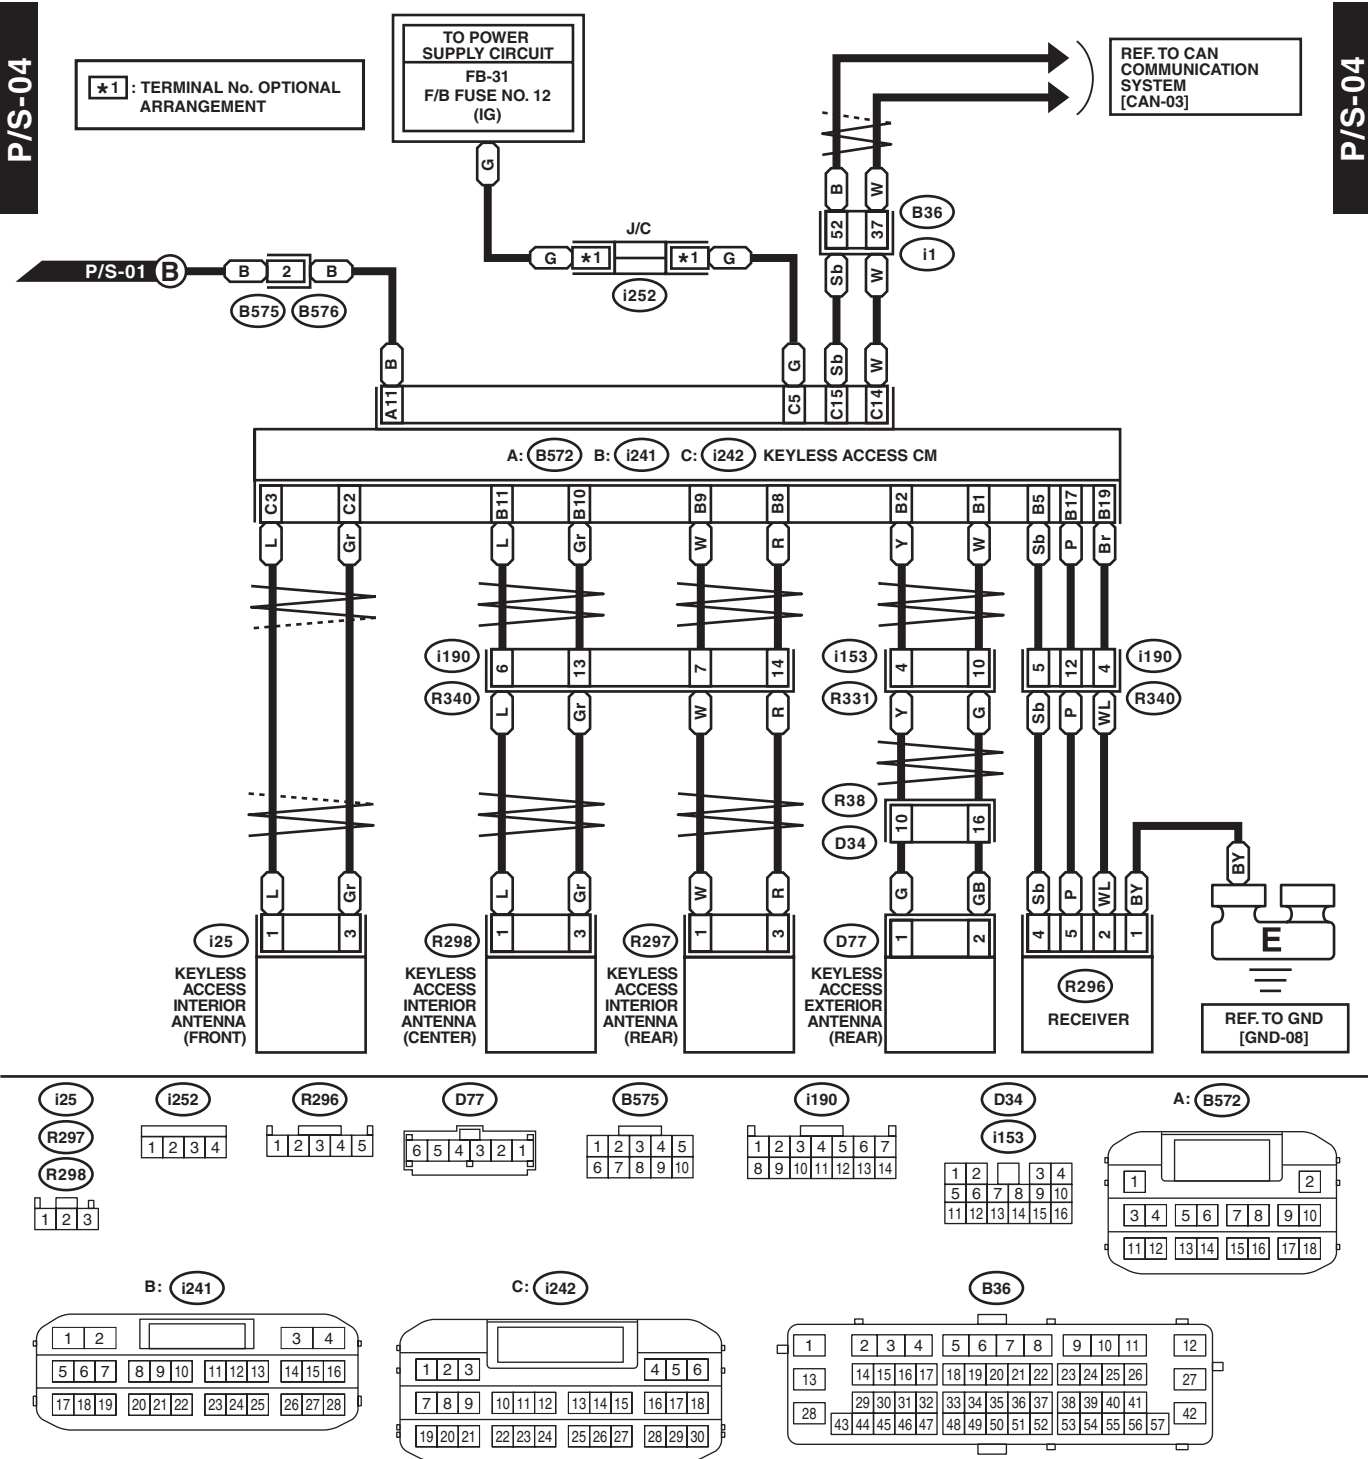

Push Button Start System

WIRING SYSTEM

36. Push Button Start System

A: WIRING DIAGRAM

Push Button Start System

WIRING SYSTEM

P/S-02

P/S-02

WI-36320

Push Button Start System

WIRING SYSTEM

P/S-03

P/S-03

WI-36321

Push Button Start System

WIRING SYSTEM